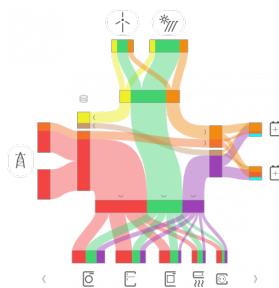

HEMS Introduction

Home Energy Management System (HEMS) is a system for:

- monitoring electricity flows at home (consumption, production and storage),
- control of key consumers,
- optimizing consumption in terms of reducing consumption and using cheaper energy to ensure the same comfort with lower costs.

Control system

It consists of an advanced HEMS controller ([HC-IQ-HEMS](#)), a suitable power supply ([PS-IQ](#)), and communication interfaces for meters, and consumer management devices ([CAD-232-A2-IQ](#), [GW-WN-W](#) and [GW-ENO-IQ](#)).

Sources and consumers measurements

The measurement of electrical power and energy is provided by single-phase ([PM1-E-D](#)) and three-phase ([PM3-I-D](#)) meters, which are connected directly to [CAD-232-A2-IQ](#) or via a wireless bridge ([BR-WN-W](#)) to the HEMS controller.

Load managers

Are used for control of managed device. Wired load managers (relays, power-relays) are toggling power supply or enabling signal for the operation of the device. They are controlled directly from [HC-IQ-HEMS](#).