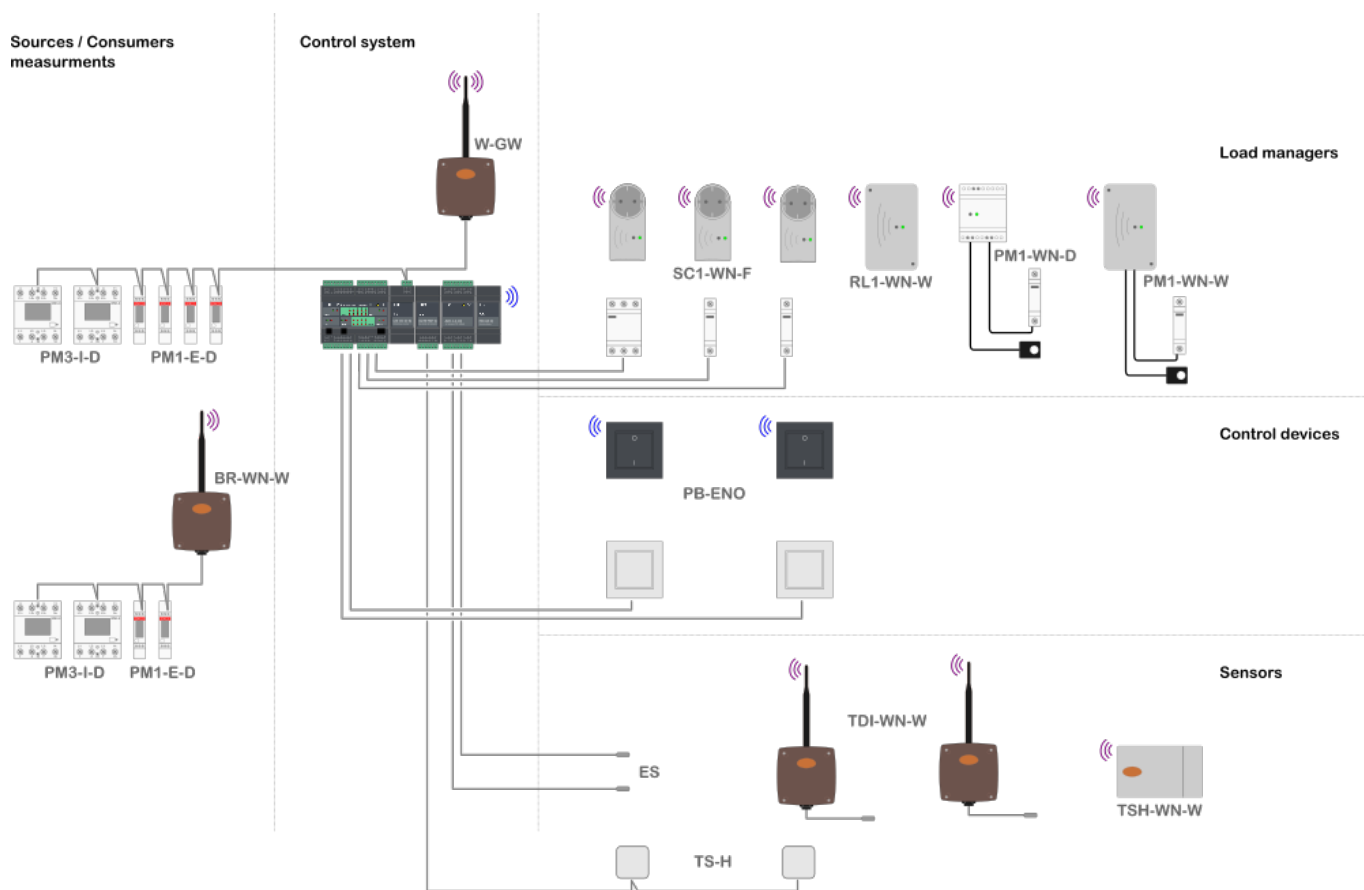

Load managers

Are used for control of managed device. Wired load managers (relays, power-relays) are toggling power supply or enabling signal for the operation of the device. They are controlled directly from [HC-IQ-HEMS](#).

HEMS also enables the use of various wireless load management devices:

- Wireless socket [SC1-WN-F](#),
- Wireless relay [RL1-WN-W](#),
- Wireless DIN rail power meter [PM1-WN-D](#) and
- Wireless on wall power meter [PM1-WN-W](#),

which in addition to switching, also measure the consumption of these so there is no need for additional power meter.

Control devices

Are used for manual control of managed devices. Push-buttons are directly wired to HEMS controller, but also wireless push-buttons (PB-ENO) are supported.

Sensors

Sensors captures additional information about controlled devices, which can help optimization of load management. Supported sensors are:

- Room temperature and humidity sensor (TS-H)
- 12 temperature sensors S-PT1000 connected to AIR-12
- Wireless room temperature and humidity sensor (TSH-WN-W)
- Wireless module which allows to connect up to 2 temperature probes and 2 digital signals (TDI-WN-W)