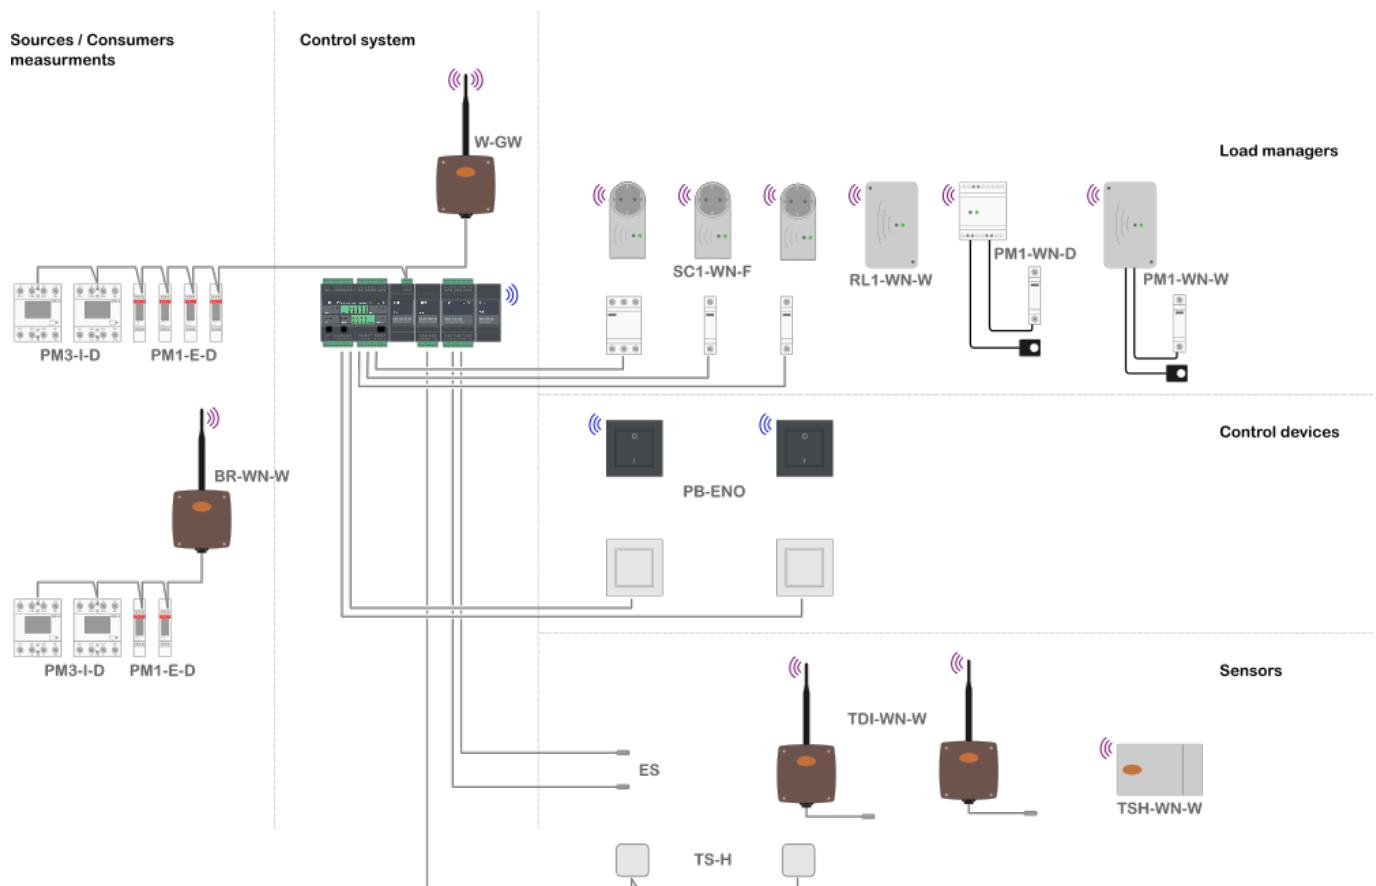

HEMS also enables the use of various wireless load management devices:

- Wireless socket [SC1-WN-F](#),
- Wireless relay [RL1-WN-W](#),
- Wireless DIN rail power meter [PM1-WN-D](#) and
- Wireless on wall power meter [PM1-WN-W](#),

which in addition to switching, also measure the consumption of these so there is no need for additional power meter.

## Control devices

Are used for manual control of managed devices. Push-buttons are directly wired to HEMS controller, but also wireless push-buttons (PB-ENO) are supported.

## Sensors

Sensors captures additional information about controlled devices, which can help optimization of load management. Supported sensors are:

- Room temperature and humidity sensor (TS-H)
- 12 temperature sensors S-PT1000 connected to AIR-12
- Wireless room temperature and humidity sensor (TSH-WN-W)
- Wireless module which allows to connect up to 2 temperature probes and 2 digital signals (TDI-WN-W)