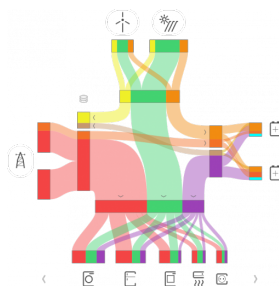

# HEMS Introduction

Home Energy Management System (HEMS) is a system for:

- monitoring electricity flows at home (consumption, production and storage),
- control of key consumers,
- optimizing consumption in terms of reducing consumption and using cheaper energy to ensure the same comfort with lower costs.

## Control system

It consists of an advanced HEMS controller ([HC-IQ-HEMS](#)), a suitable power supply ([PS-IQ](#)), and communication interfaces for meters, and consumer management devices ([CAD-232-A2-IQ](#), [GW-WN-W](#) and [GW-ENO-IQ](#)).

## Sources and consumers measurements

The measurement of electrical power and energy is provided by single-phase ([PM1-E-D](#)) and three-phase ([PM3-I-D](#)) meters, which are connected directly to [CAD-232-A2-IQ](#) or via a wireless bridge ([BR-WN-W](#)) to the HEMS controller.

## Load managers

Are used for control of managed device. Wired load managers (relays, power-relays) are toggling power supply or enabling signal for the operation of the device. They are controlled directly from [HC-IQ-HEMS](#).