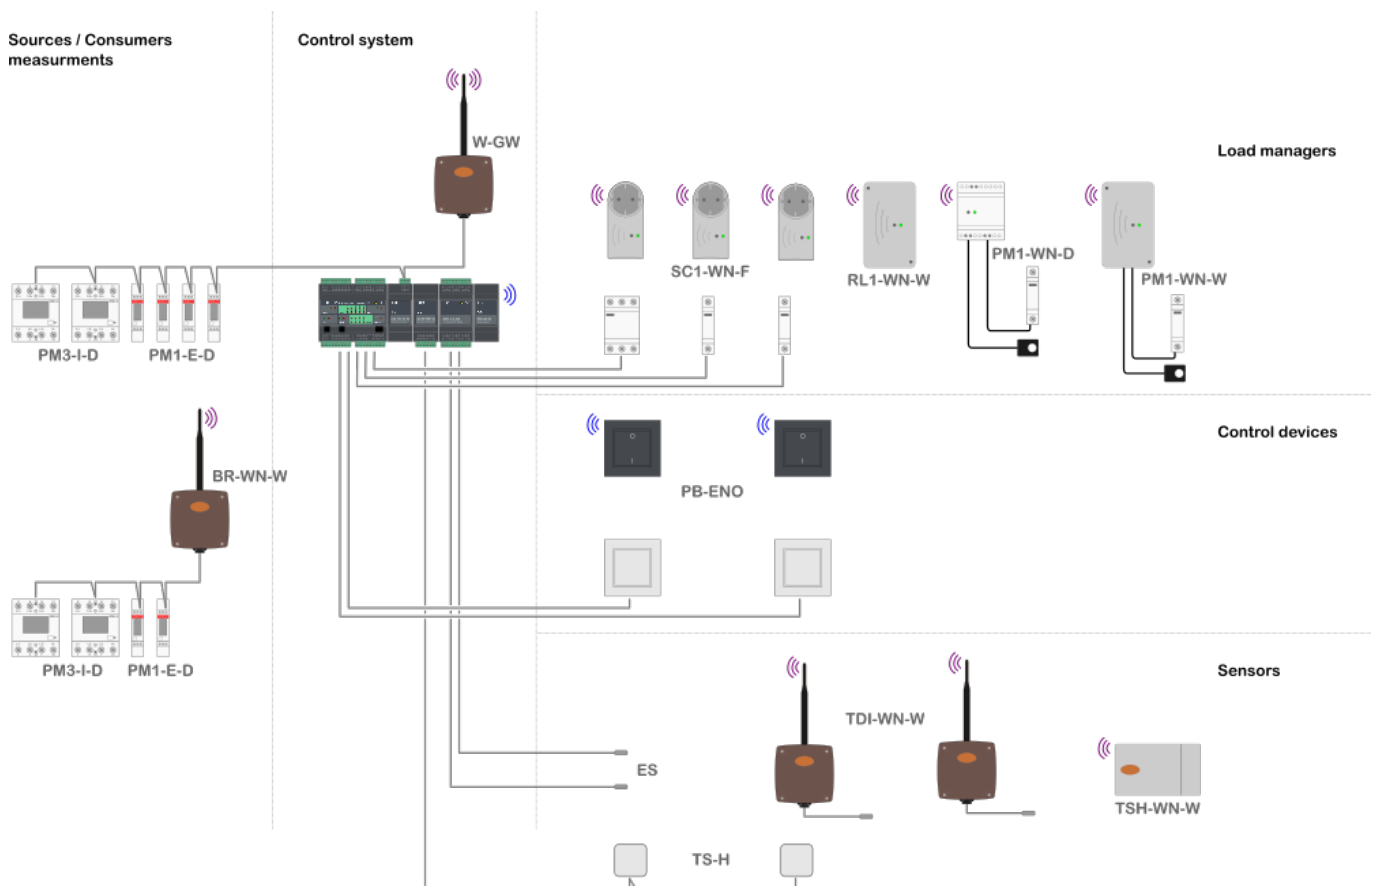

HEMS also enables the use of various wireless load management devices:

- Wireless socket [SC1-WN-F](#),
- Wireless relay [RL1-WN-W](#),
- Wireless DIN rail power meter [PM1-WN-D](#) and
- Wireless on wall power meter [PM1-WN-W](#),

which in addition to switching, also measure the consumption of these so there is no need for additional power meter.

## Control devices

Are used for manual control of managed devices. Push-buttons are directly wired to HEMS controller, but also wireless push-buttons (PB-ENO) are supported.

## Sensors

Sensors captures additional information about controlled devices, which can help optimization of load management. Supported sensors are:

- Room temperature and humidity sensor (TS-H)
- 12 temperature sensors S-PT1000 connected to AIR-12
- Wireless room temperature and humidity sensor (TSH-WN-W)
- Wireless module which allows to connect up to 2 temperature probes and 2 digital signals (TDI-WN-W)