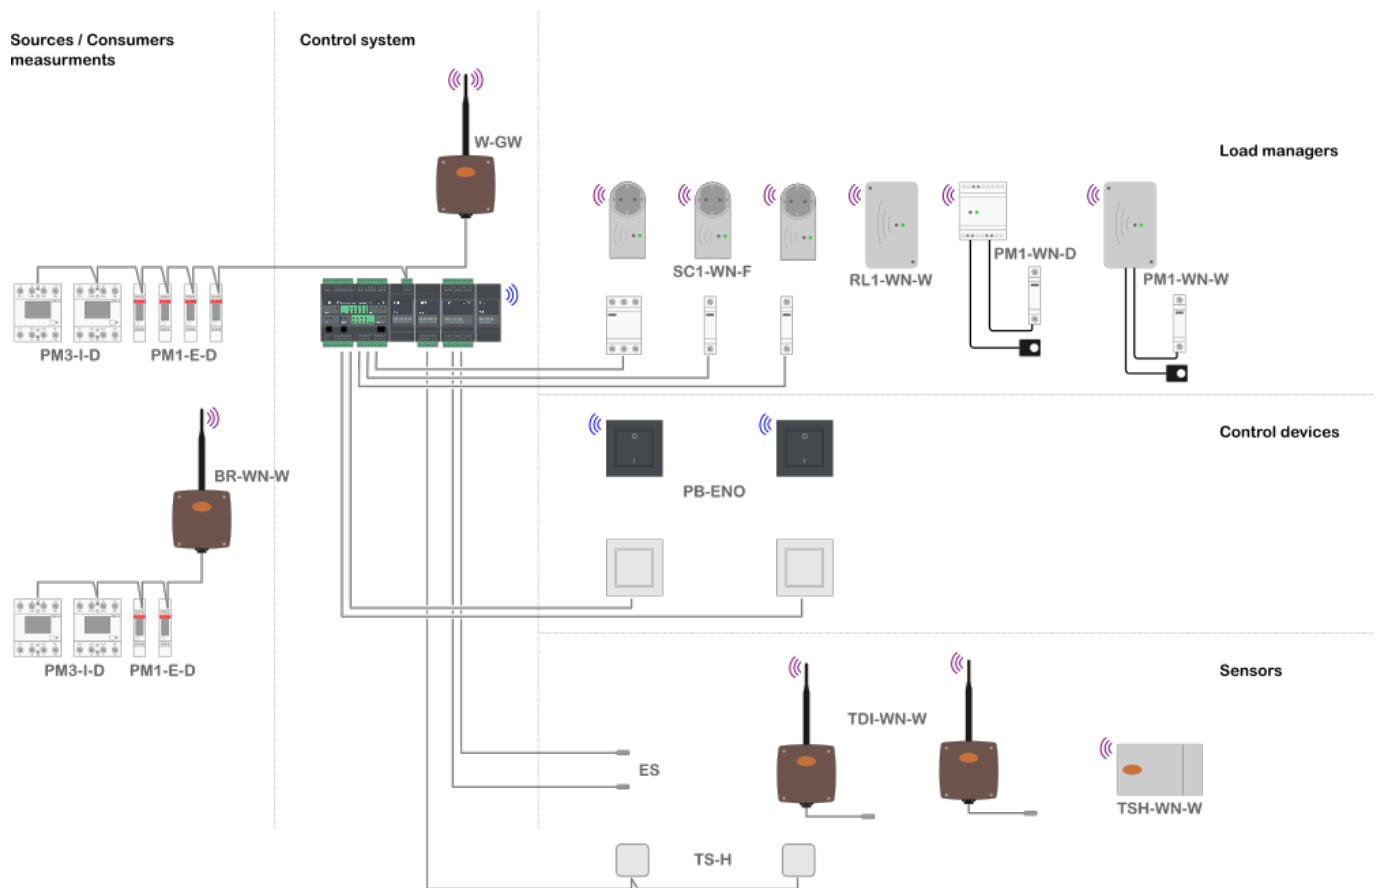

Load managers

Are used for control of managed device. Wired load managers (relays, power-relays) are toggling power supply or enabling signal for the operation of the device. They are controlled directly from [HC-IQ-HEMS](#).

HEMS also enables the use of various wireless load management devices:

- Wireless socket [SC1-WN-F](#),
- Wireless relay [RL1-WN-W](#),
- Wireless DIN rail power meter [PM1-WN-D](#) and
- Wireless on wall power meter [PM1-WN-W](#),

which in addition to switching, also measure the consumption of these so there is no need for additional power meter.

Control devices

Are used for manual control of managed devices. Push-buttons are directly wired to HEMS controller, but also wireless push-buttons (PB-ENO) are supported.

Sensors

Sensors captures additional information about controlled devices, which can help optimization of load management. Supported sensors are:

- Room temperature and humidity sensor (TS-H)
- 12 temperature sensors S-PT1000 connected to AIR-12
- Wireless room temperature and humidity sensor (TSH-WN-W)
- Wireless module which allows to connect up to 2 temperature probes and 2 digital signals (TDI-WN-W)