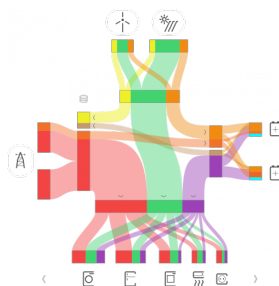

HEMS Introduction

Home Energy Management System (HEMS) is a system for:

- monitoring electricity flows at home (consumption, production and storage),
- control of key consumers,
- optimizing consumption in terms of reducing consumption and using cheaper energy to ensure the same comfort with lower costs.

Control system

It consists of an advanced HEMS controller ([HC-IQ-HEMS](#)), a suitable power supply ([PS-IQ](#)), and communication interfaces for meters, and consumer management devices ([CAD-232-A2-IQ](#), [GW-WN-W](#) and [GW-ENO-IQ](#)).

Sources and consumers measurements

The measurement of electrical power and energy is provided by single-phase ([PM1-E-D](#)) and three-phase ([PM3-I-D](#)) meters, which are connected directly to [CAD-232-A2-IQ](#) or via a wireless bridge ([BR-WN-W](#)) to the HEMS controller.

Load managers

Are used for control of managed device. Wired load managers (relays, power-relays) are toggling power supply or enabling signal for the operation of the device. They are controlled directly from [HC-IQ-HEMS](#).