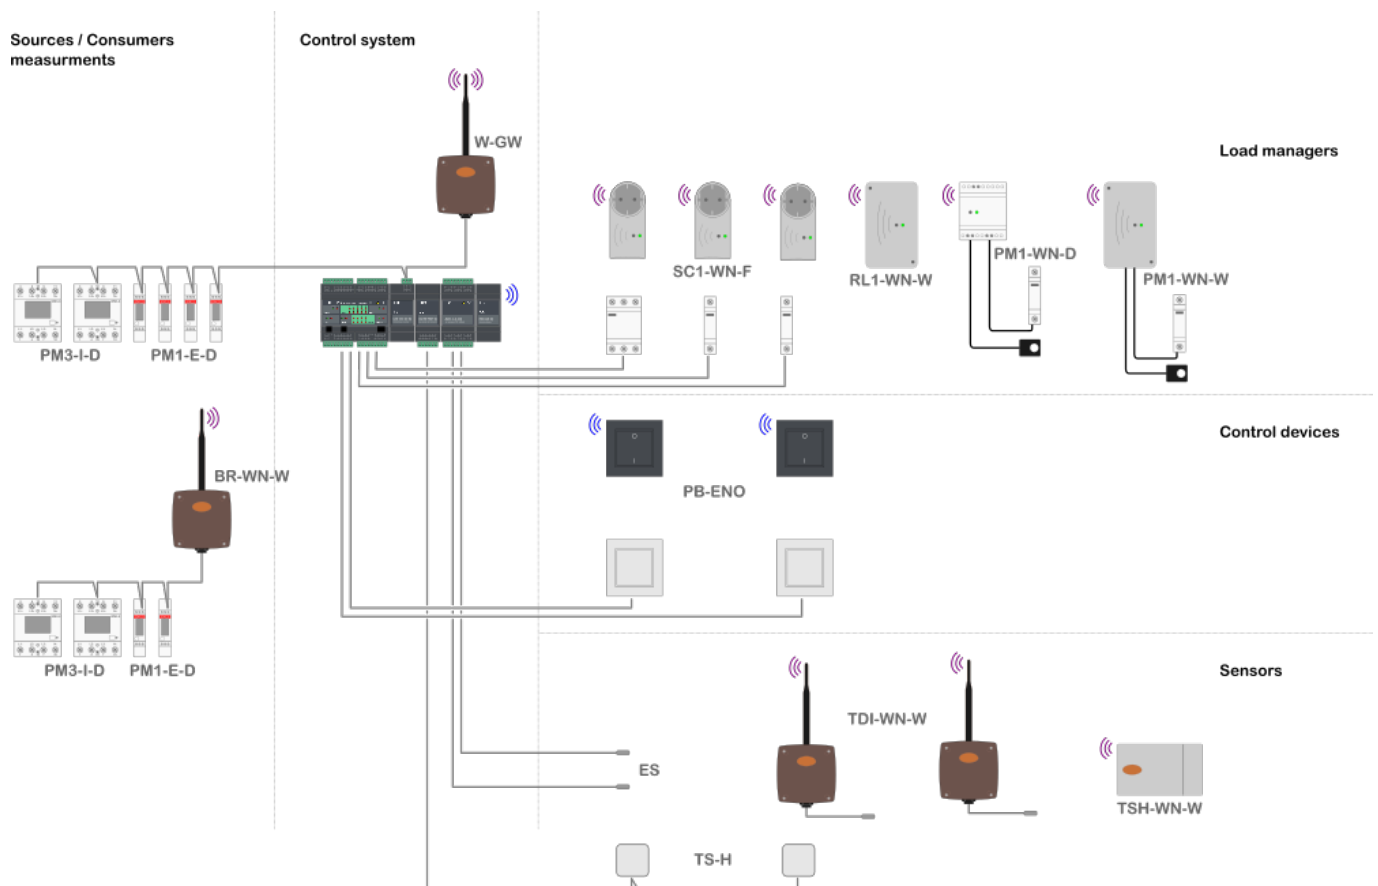

HEMS also enables the use of various wireless load management devices:

- Wireless socket [SC1-WN-F](#),
- Wireless relay [RL1-WN-W](#),
- Wireless DIN rail power meter [PM1-WN-D](#) and
- Wireless on wall power meter [PM1-WN-W](#),

which in addition to switching, also measure the consumption of these so there is no need for additional power meter.

## Control devices

Are used for manual control of managed devices. Push-buttons are directly wired to HEMS controller, but also wireless push-buttons (PB-ENO) are supported.

## Sensors

Sensors captures additional information about controlled devices, which can help optimization of load management. Supported sensors are:

- Room temperature and humidity sensor (TS-H)
- 12 temperature sensors S-PT1000 connected to AIR-12
- Wireless room temperature and humidity sensor (TSH-WN-W)
- Wireless module which allows to connect up to 2 temperature probes and 2 digital signals (TDI-WN-W)