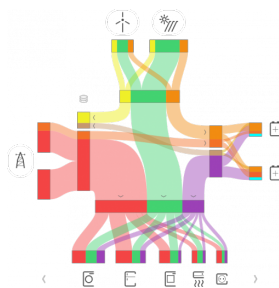

# HEMS Introduction

Home Energy Management System (HEMS) is a system for:

- monitoring electricity flows at home (consumption, production and storage),
- control of key consumers,
- optimizing consumption in terms of reducing consumption and using cheaper energy to ensure the same comfort with lower costs.

## Control system

It consists of an advanced HEMS controller ([HC-IQ-HEMS](#)), a suitable power supply ([PS-IQ](#)), and communication interfaces for meters, and consumer management devices ([CAD-232-A2-IQ](#), [GW-WN-W](#) and [GW-ENO-IQ](#)).

## Sources and consumers measurements

The measurement of electrical power and energy is provided by single-phase ([PM1-E-D](#)) and three-phase ([PM3-I-D](#)) meters, which are connected directly to [CAD-232-A2-IQ](#) or via a wireless bridge ([BR-WN-W](#)) to the HEMS controller.

## Load managers

Are used for control of managed device. Wired load managers (relays, power-relays) are toggling power supply or enabling signal for the operation of the device. They are controlled directly from [HC-IQ-HEMS](#).