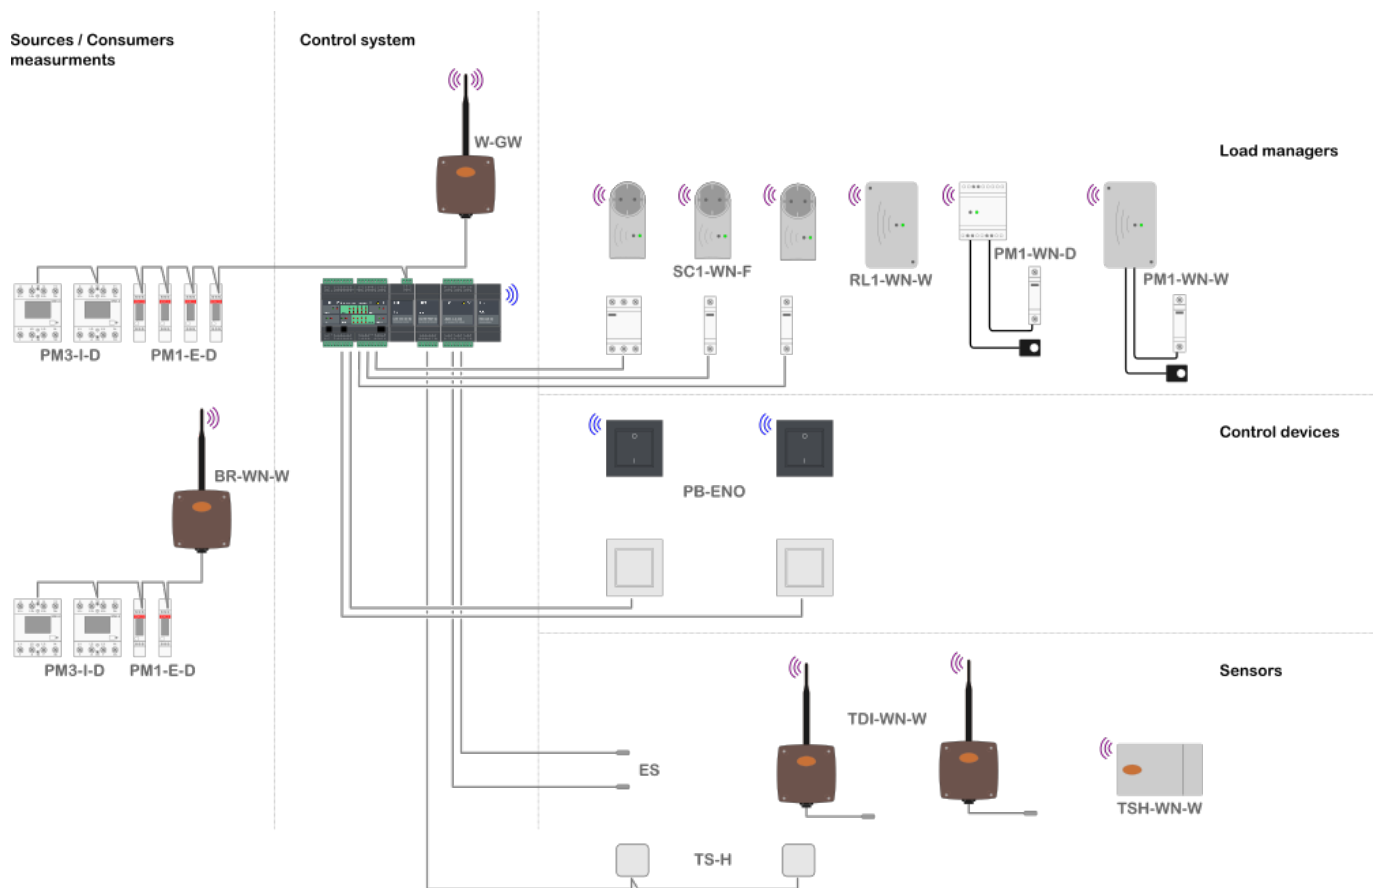

HEMS also enables the use of various wireless load management devices:

- Wireless socket [SC1-WN-F](#),
- Wireless relay [RL1-WN-W](#),
- Wireless DIN rail power meter [PM1-WN-D](#) and
- Wireless on wall power meter [PM1-WN-W](#),

which in addition to switching, also measure the consumption of these so there is no need for additional power meter.

## Control devices

Are used for manual control of managed devices. Push-buttons are directly wired to HEMS controller, but also wireless push-buttons (PB-ENO) are supported.

## Sensors

Sensors captures additional information about controlled devices, which can help optimization of load management. Supported sensors are:

- Room temperature and humidity sensor (TS-H)
- 12 temperature sensors S-PT1000 connected to AIR-12
- Wireless room temperature and humidity sensor (TSH-WN-W)
- Wireless module which allows to connect up to 2 temperature probes and 2 digital signals (TDI-WN-W)