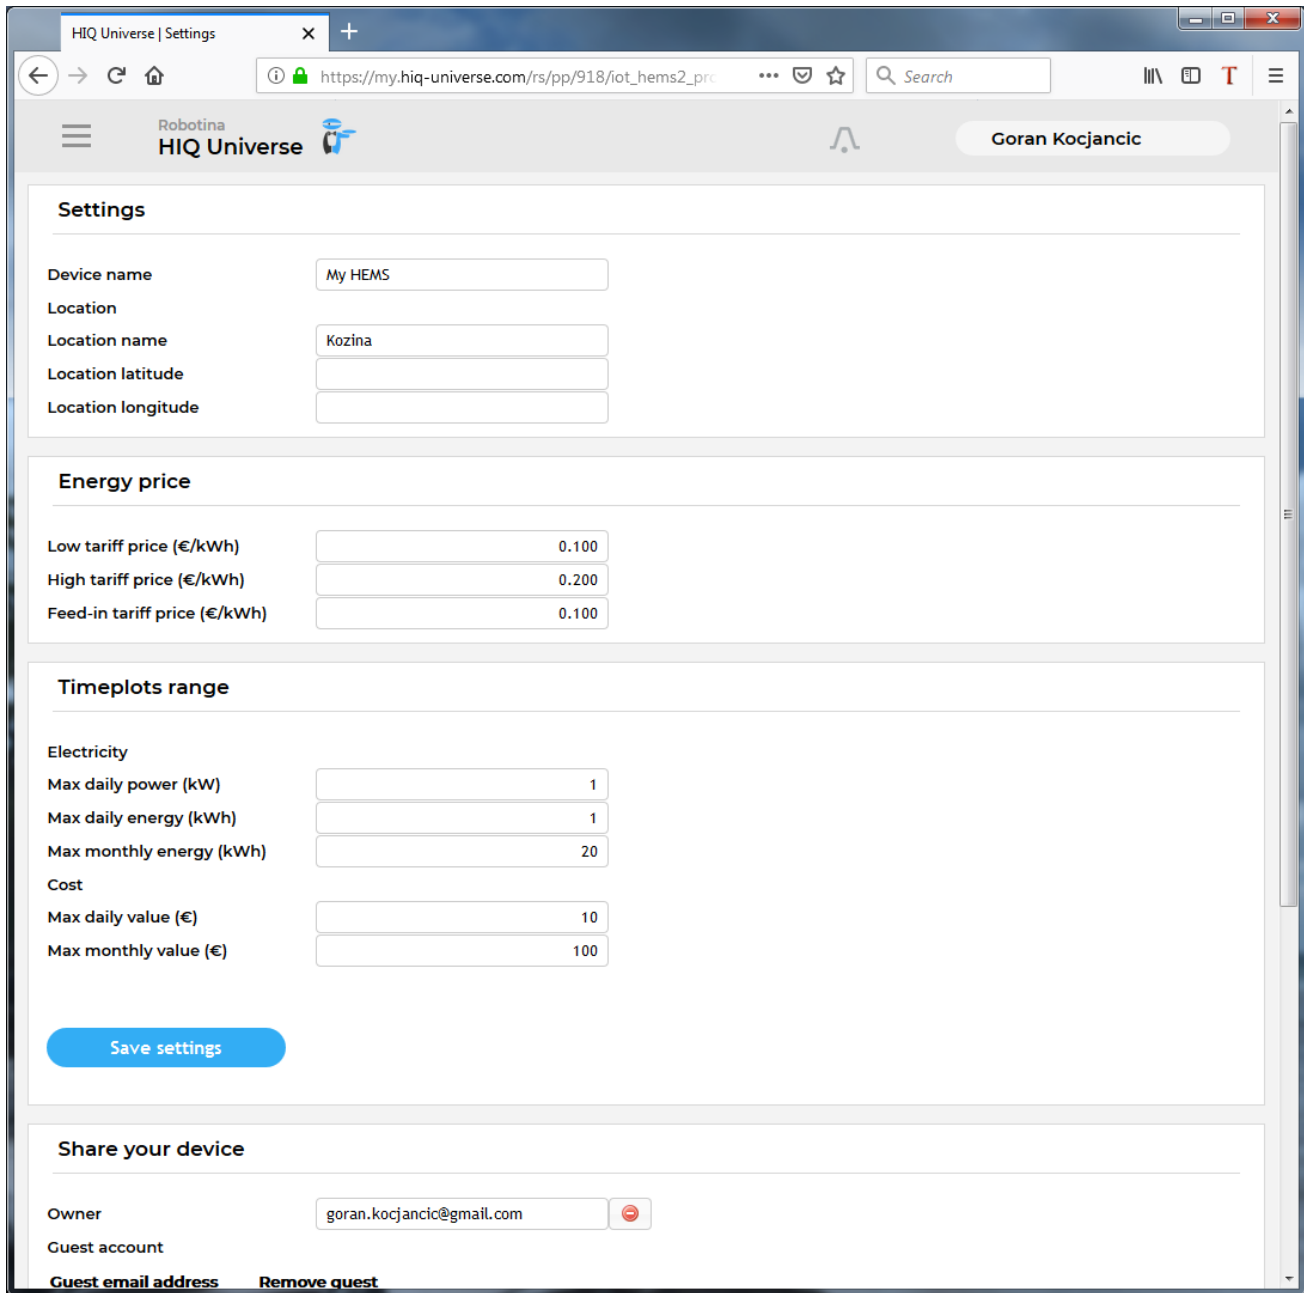

Title and view selection row

From the left:

- HEMS name
- Lighting icon → time-plot displays energy or power
- Money icon → time-plot displays currency
- Daily → time-plot displays power
- Monthly → time-plot displays energy per day
- Yearly → time-plot displays energy par month
- Target icon → time-plot go to now
- < → time-plot goes to previous term
- > → time-plot goes to next term
- Date → Select term for time-plot
- Download icon → Download “csv” data for displayed time-plot period
- Location of HEMS installation
- Time at HEMS installation site.

Power flow chart

Displays actual power flow with:

- Power sources (Local PV, wind, co-generation plants) at top
- Grid (divided by tariffs) on left side
- Storage (battery) systems on right side and
- Consumers on bottom.

User profile set-up

Basic information section:

- Username
- Created date and IP
- Previous and last login date and IP
- Last password change date and IP

Profile section:

- Main realm display
- Full name, email address and timezone edit fields

Foreign realms - devices and services where you have access to but you are not owner.

Password: fields for password changing.

HEMS settings

Sections:

- Settings:
 - Device name
 - Location name and coordinates
- Energy price: per tariff energy price
- Timeplots range: ranges for various timeplots
- Share your device: manage device sharing guest accounts