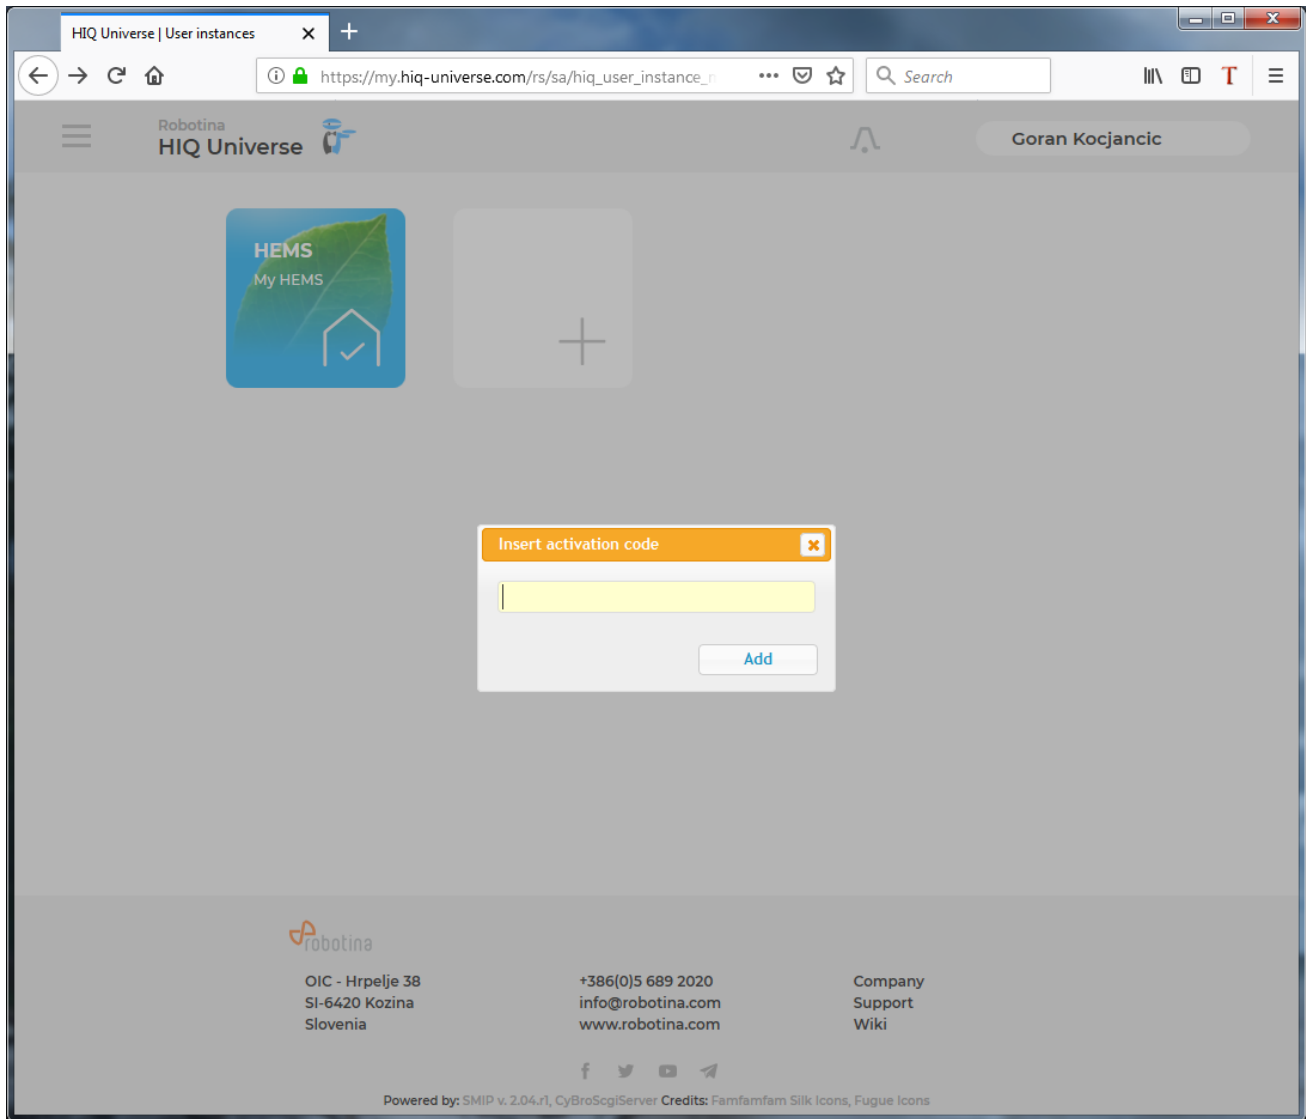

Enter HEMS activation code from “HEMS Quick Set-Up Guide” found in HEMS box.

HIQ Universe subscription dashboard