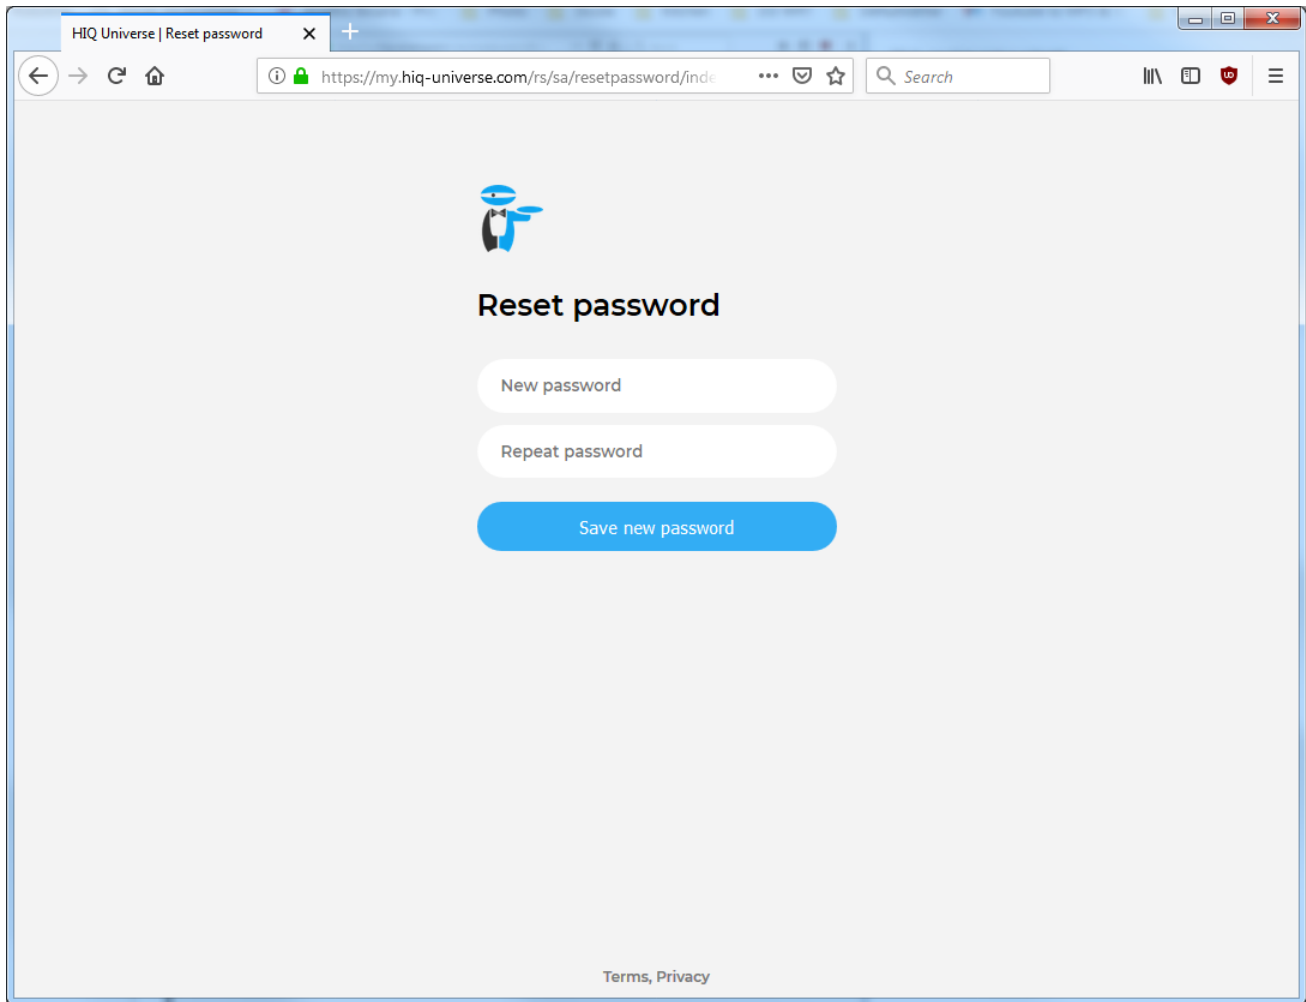

A confirmation link will be sent to your email address.

Proceed to ["HIQ Universe Log-in"](#) screen.

Reset forgotten password

In the appropriate field, enter email address.

Click on "I'm not a robot"

Click on "Reset password".

You will receive email with password reset link.

Enter new password and click on "Save new password".

Proceed to "[HIQ Universe Log-in](#)" screen.

Add HEMS controller

Enter HEMS activation code from “HEMS Quick Set-Up Guide” found in HEMS box.

HIQ Universe subscription dashboard

You will see tiles for all your subscribed HIQ Universe devices and services.

Go to [Main HEMS view](#) by clicking on HEMS tile or

add [new HEMS device](#) by clicking on blank tile with + sign.