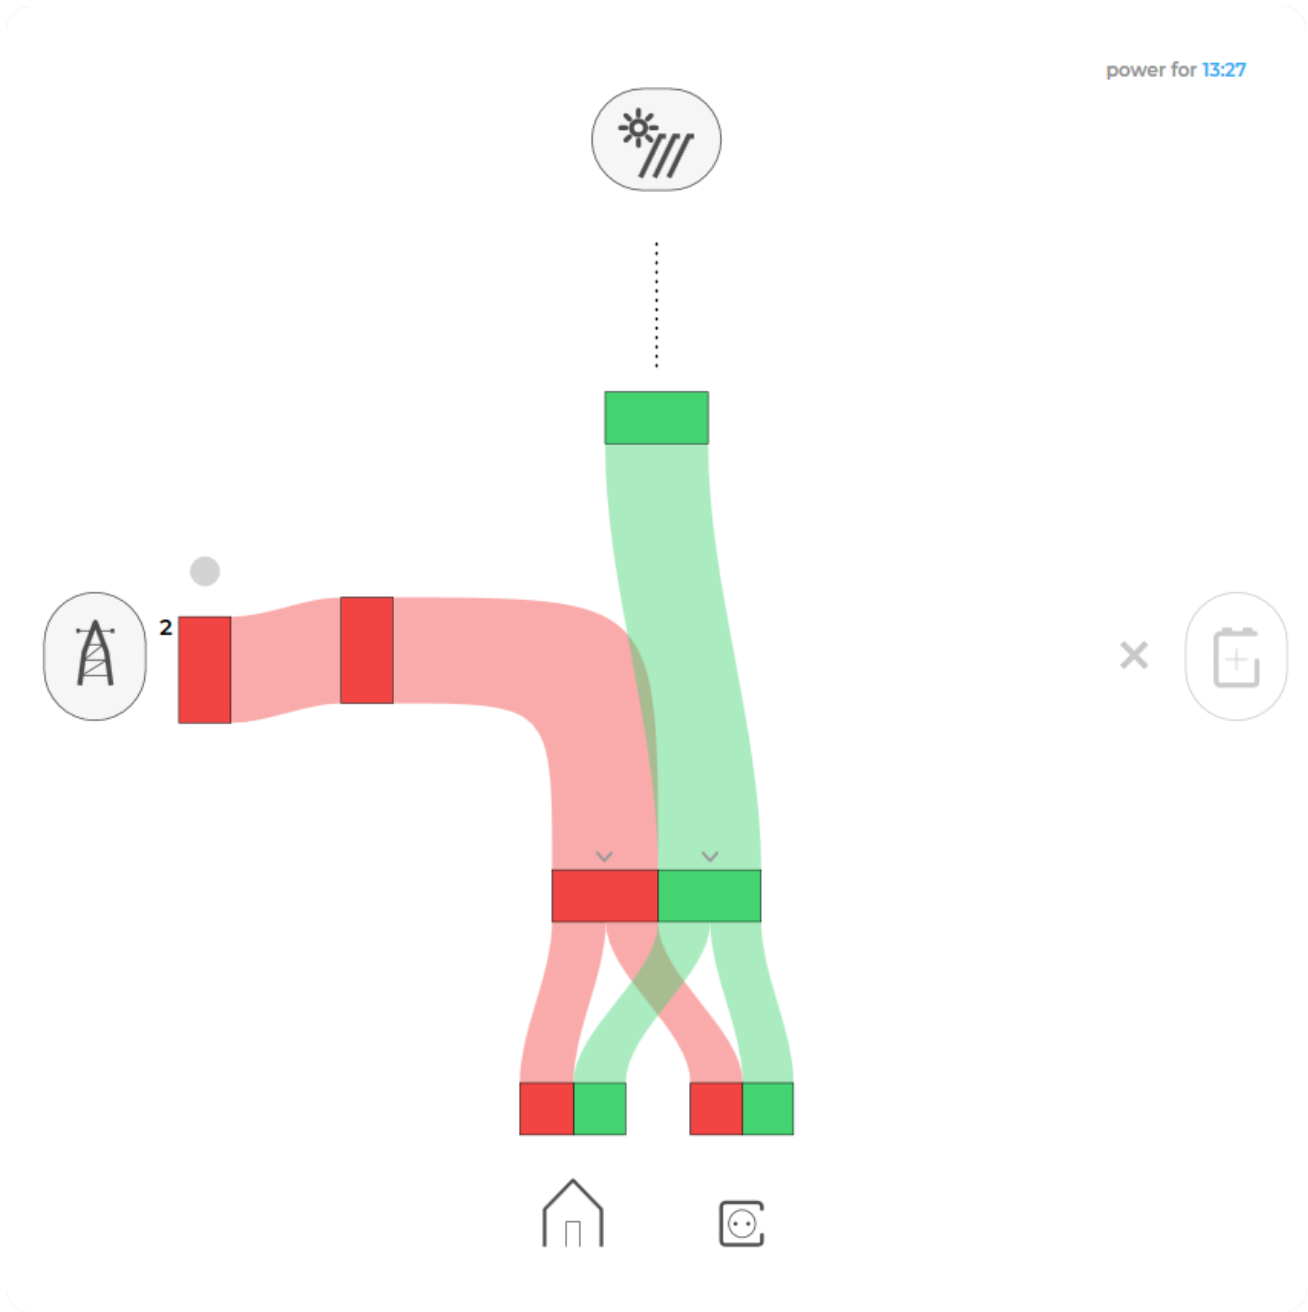

["User profile set-up"](#) is invoked by clicking on user name on top right.

Main HEMS view

Main HEMS page consists of 3 sections:

- "Title and view selection row" at the top
- "Power flow chart" on left side
- "Power and energy time-plot" on right

Side menu is activated by clicking menu icon (tree vertical lines at top-left). Menu items are dynamic created so can be different for each user. Typical menu items from top:

- Language selection
- Home page → section with all your subscribed HIQ Universe devices and services
 - MyHems → "Main HEMS view"
 - Settings → "HEMS settings"
- TOOLS → section with general site tools
 - Profile → "User profile set-up"
 - Sign out → Log off from HIQ Universe

Title and view selection row

From the left:

- HEMS name
- Lighting icon → time-plot displays energy or power
- Money icon → time-plot displays currency
- Daily → time-plot displays power
- Monthly → time-plot displays energy per day
- Yearly → time-plot displays energy par month
- Target icon → time-plot go to now
- < → time-plot goes to previous term
- > → time-plot goes to next term
- Date → Select term for time-plot
- Download icon → Download “csv” data for displayed time-plot period
- Location of HEMS installation
- Time at HEMS installation site.

Power flow chart

Displays actual power flow with:

- Power sources (Local PV, wind, co-generation plants) at top
- Grid (divided by tariffs) on left side
- Storage (battery) systems on right side and
- Consumers on bottom.