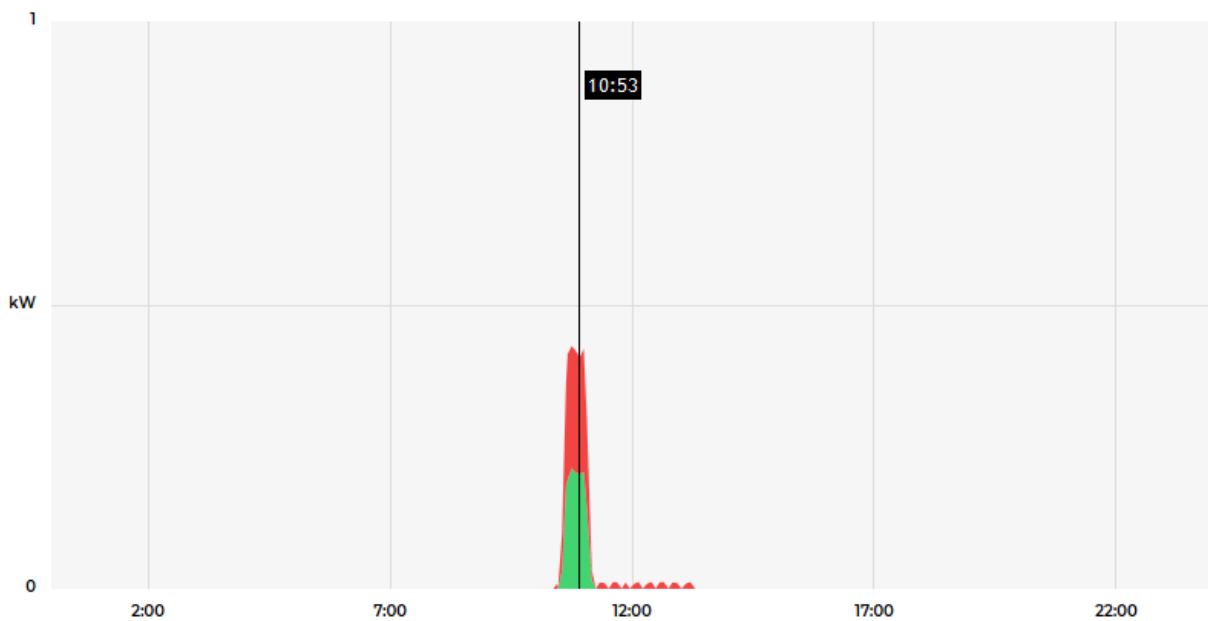

Title and view selection row

From the left:

- HEMS name
- Lighting icon → time-plot displays energy or power
- Money icon → time-plot displays currency
- Daily → time-plot displays power
- Monthly → time-plot displays energy per day
- Yearly → time-plot displays energy par month
- Target icon → time-plot go to now
- < → time-plot goes to previous term
- > → time-plot goes to next term
- Date → Select term for time-plot
- Download icon → Download “csv” data for displayed time-plot period
- Location of HEMS installation
- Time at HEMS installation site.

Power flow chart

Displays actual power flow with:

- Power sources (Local PV, wind, co-generation plants) at top
- Grid (divided by tariffs) on left side
- Storage (battery) systems on right side and
- Consumers on bottom.

Unused items are soft greyed out with X. Items without actual power are displayed as dots.

Power and energy time-plot

power for 10:55

On bottom is time-plot for selected time period (in title row). By clicking on time plot a term for legend display is selected. Above there is power/energy legend.