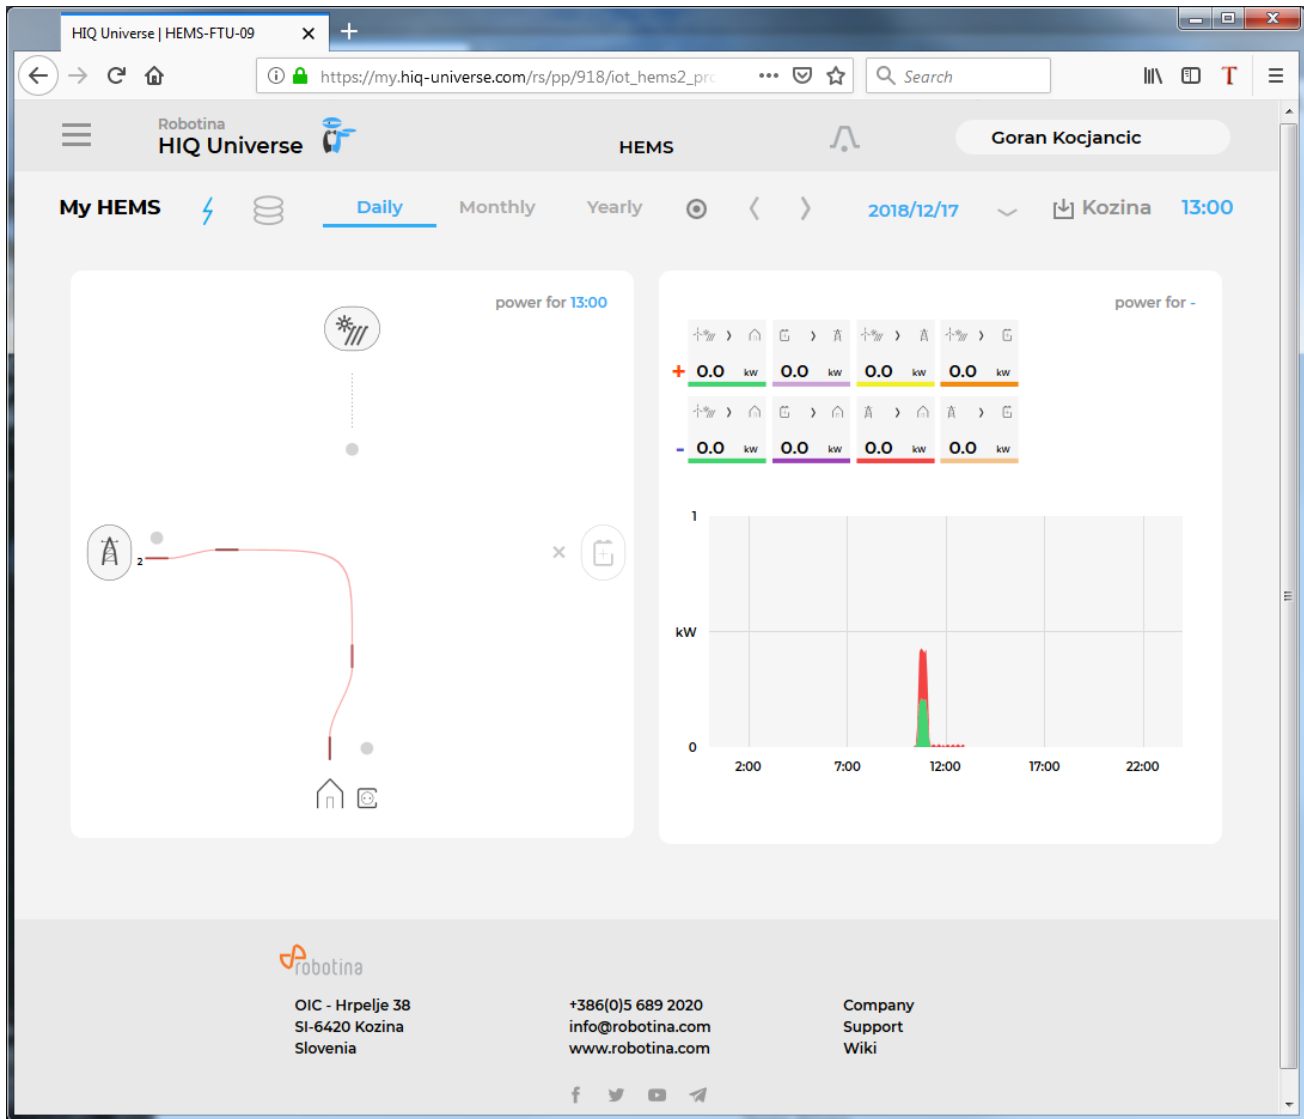

HIQ Universe subscription dashboard

You will see tiles for all your subscribed HIQ Universe devices and services.

Go to [Main HEMS view](#) by clicking on HEMS tile or

add [new HEMS device](#) by clicking on blank tile with + sign.

["User profile set-up"](#) is invoked by clicking on user name on top right.

Main HEMS view

Main HEMS page consists of 3 sections:

- "Title and view selection row" at the top
- "Power flow chart" on left side
- "Power and energy time-plot" on right

Side menu is activated by clicking menu icon (tree vertical lines at top-left). Menu items are dynamic created so can be different for each user. Typical menu items from top:

- Language selection
- Home page → section with all your subscribed HIQ Universe devices and services
 - MyHems → "Main HEMS view"
 - Settings → "HEMS settings"
- TOOLS → section with general site tools
 - Profile → "User profile set-up"
 - Sign out → Log off from HIQ Universe

Title and view selection row

From the left:

- HEMS name
- Lighting icon → time-plot displays energy or power
- Money icon → time-plot displays currency
- Daily → time-plot displays power
- Monthly → time-plot displays energy per day
- Yearly → time-plot displays energy par month
- Target icon → time-plot go to now
- < → time-plot goes to previous term
- > → time-plot goes to next term
- Date → Select term for time-plot
- Download icon → Download “csv” data for displayed time-plot period
- Location of HEMS installation
- Time at HEMS installation site.