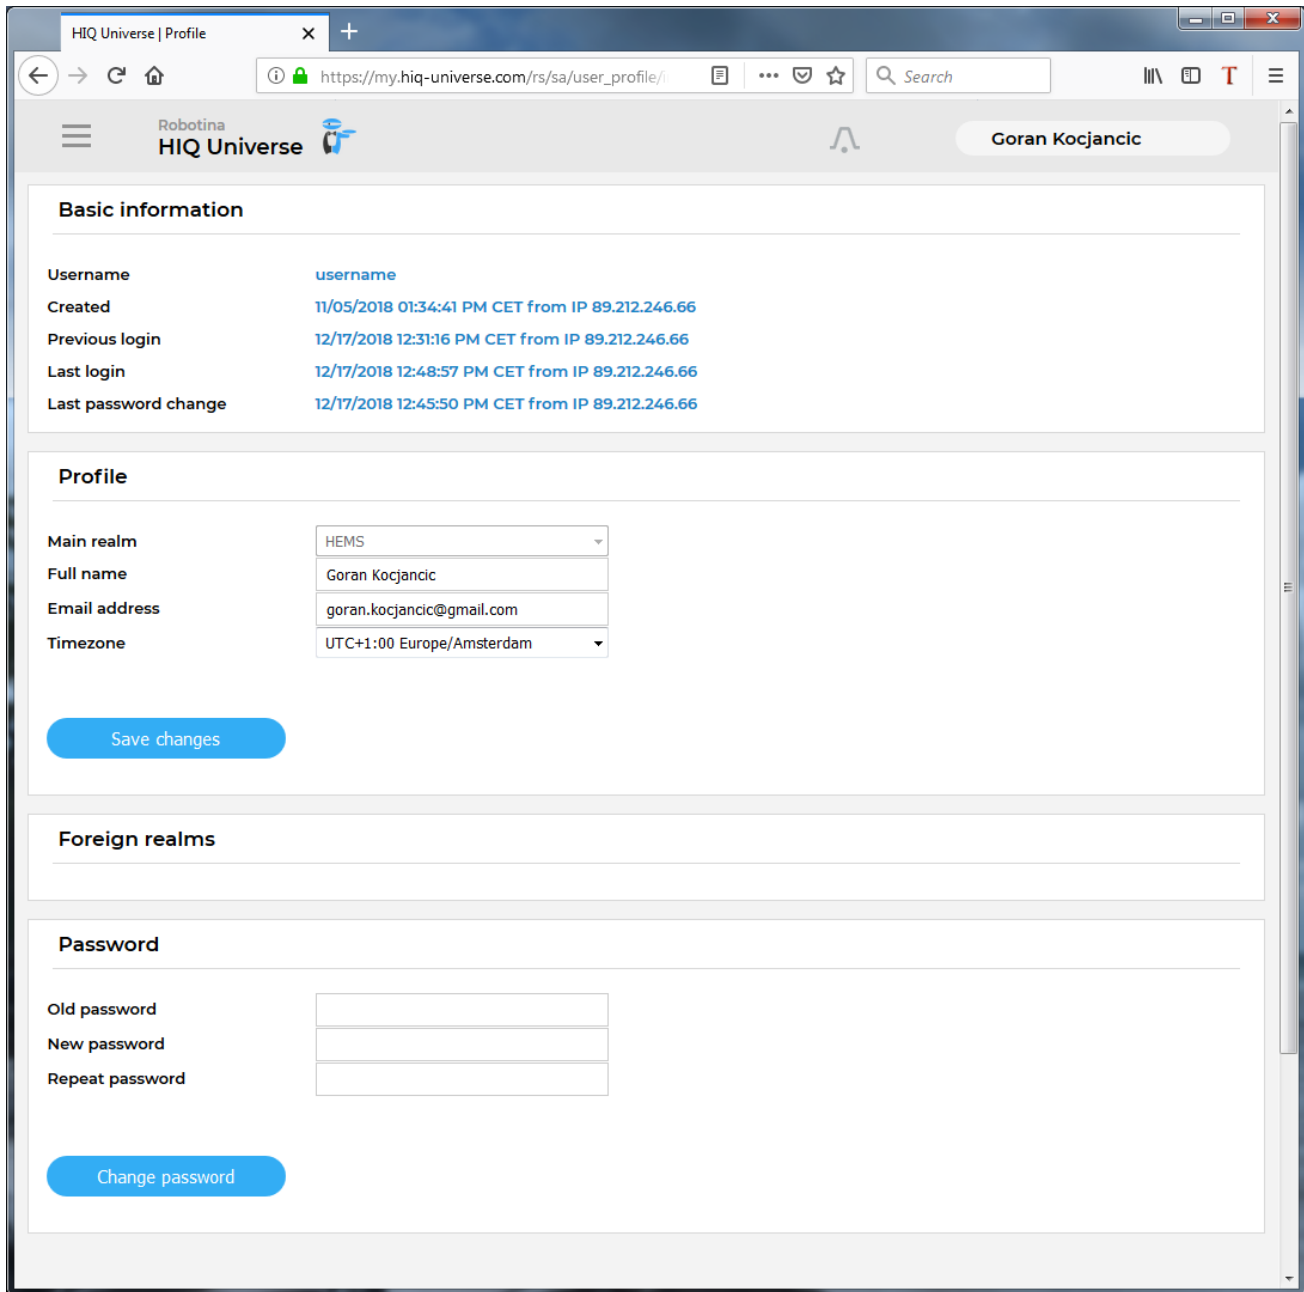

Title and view selection row

From the left:

- HEMS name
- Lighting icon → time-plot displays energy or power
- Money icon → time-plot displays currency
- Daily → time-plot displays power
- Monthly → time-plot displays energy per day
- Yearly → time-plot displays energy par month
- Target icon → time-plot go to now
- < → time-plot goes to previous term
- > → time-plot goes to next term
- Date → Select term for time-plot
- Download icon → Download “csv” data for displayed time-plot period
- Location of HEMS installation
- Time at HEMS installation site.

Power flow chart

Displays actual power flow with:

- Power sources (Local PV, wind, co-generation plants) at top
- Grid (divided by tariffs) on left side
- Storage (battery) systems on right side and
- Consumers on bottom.

Unused items are soft greyed out with X. Items without actual power are displayed as dots.

Power and energy time-plot

power for 10:55

On bottom is time-plot for selected time period (in title row). By clicking on time plot a term for legend display is selected. Above there is power/energy legend.

User profile set-up

Basic information section:

- Username
- Created date and IP
- Previous and last login date and IP
- Last password change date and IP

Profile section:

- Main realm display
- Full name, email address and timezone edit fields