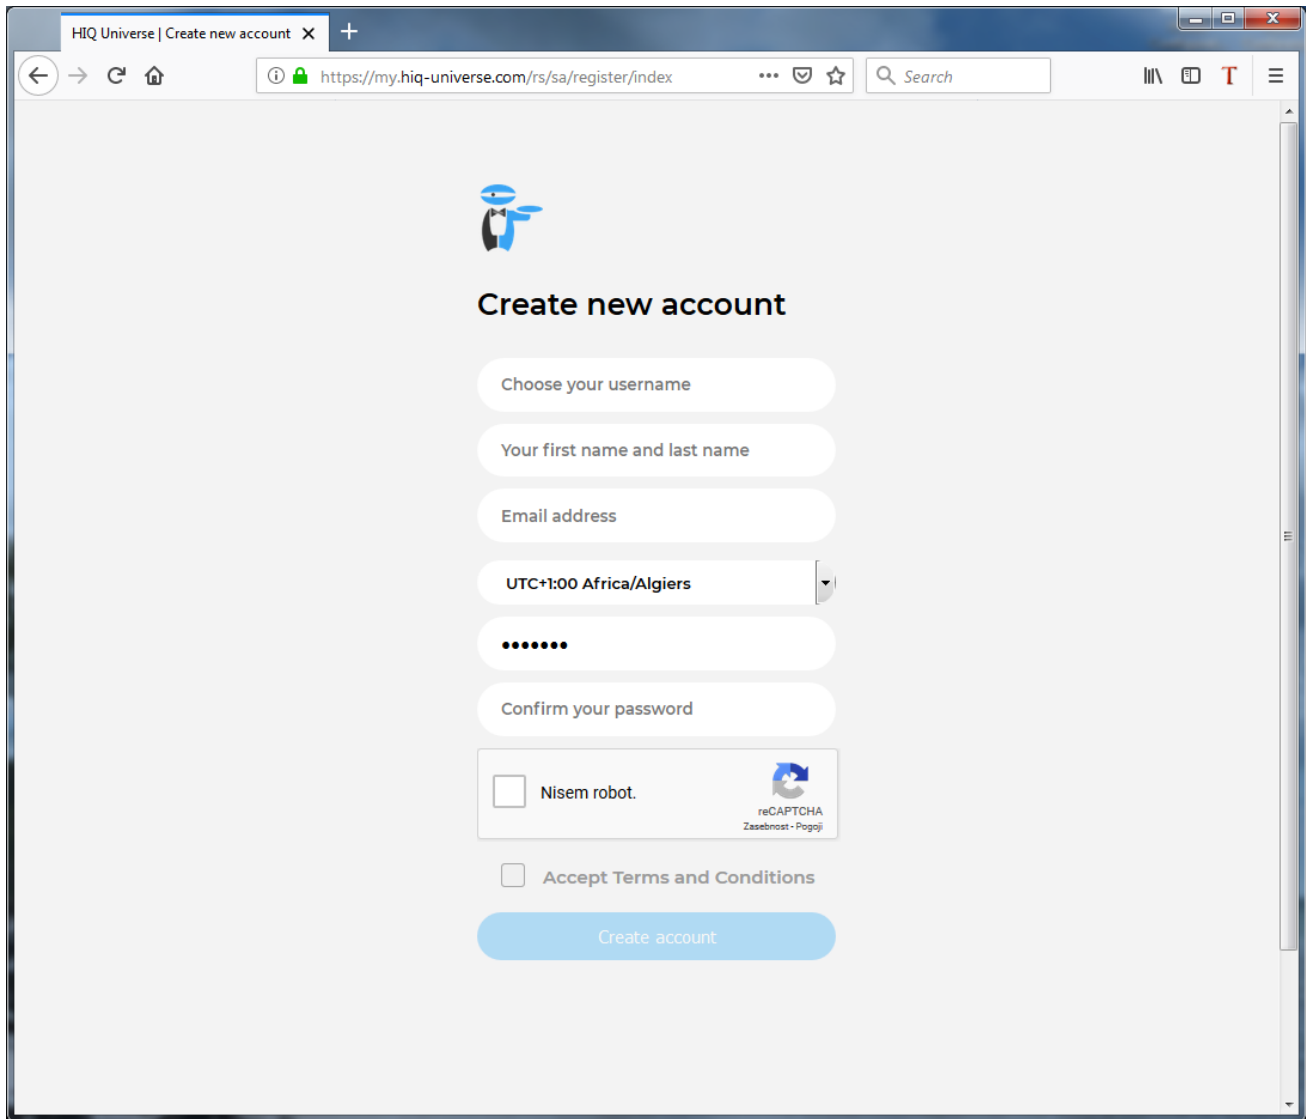

HIQ UNIVERSE

HIQ Universe is a cloud service that enables:

- An overview of current power consumption and
- An overview of the history of electrical power and energy consumption and production.

Access point: <https://my.hiq-universe.com>

HIQ Universe Log-in

Log in with your username or email and password to see your [HIQ Universe subscription dashboard](#).

To reset forgotten password click on "[Forgot your password?](#)"

To create new account click on "[Create new account](#)".

Create HIQ Universe account

In the appropriate fields, enter:

- Username
- First and Last name
- E-mail address
- Timezone
- Password

Click on "I'm not a robot"

Accept Terms and Conditions.

Click on Create account.