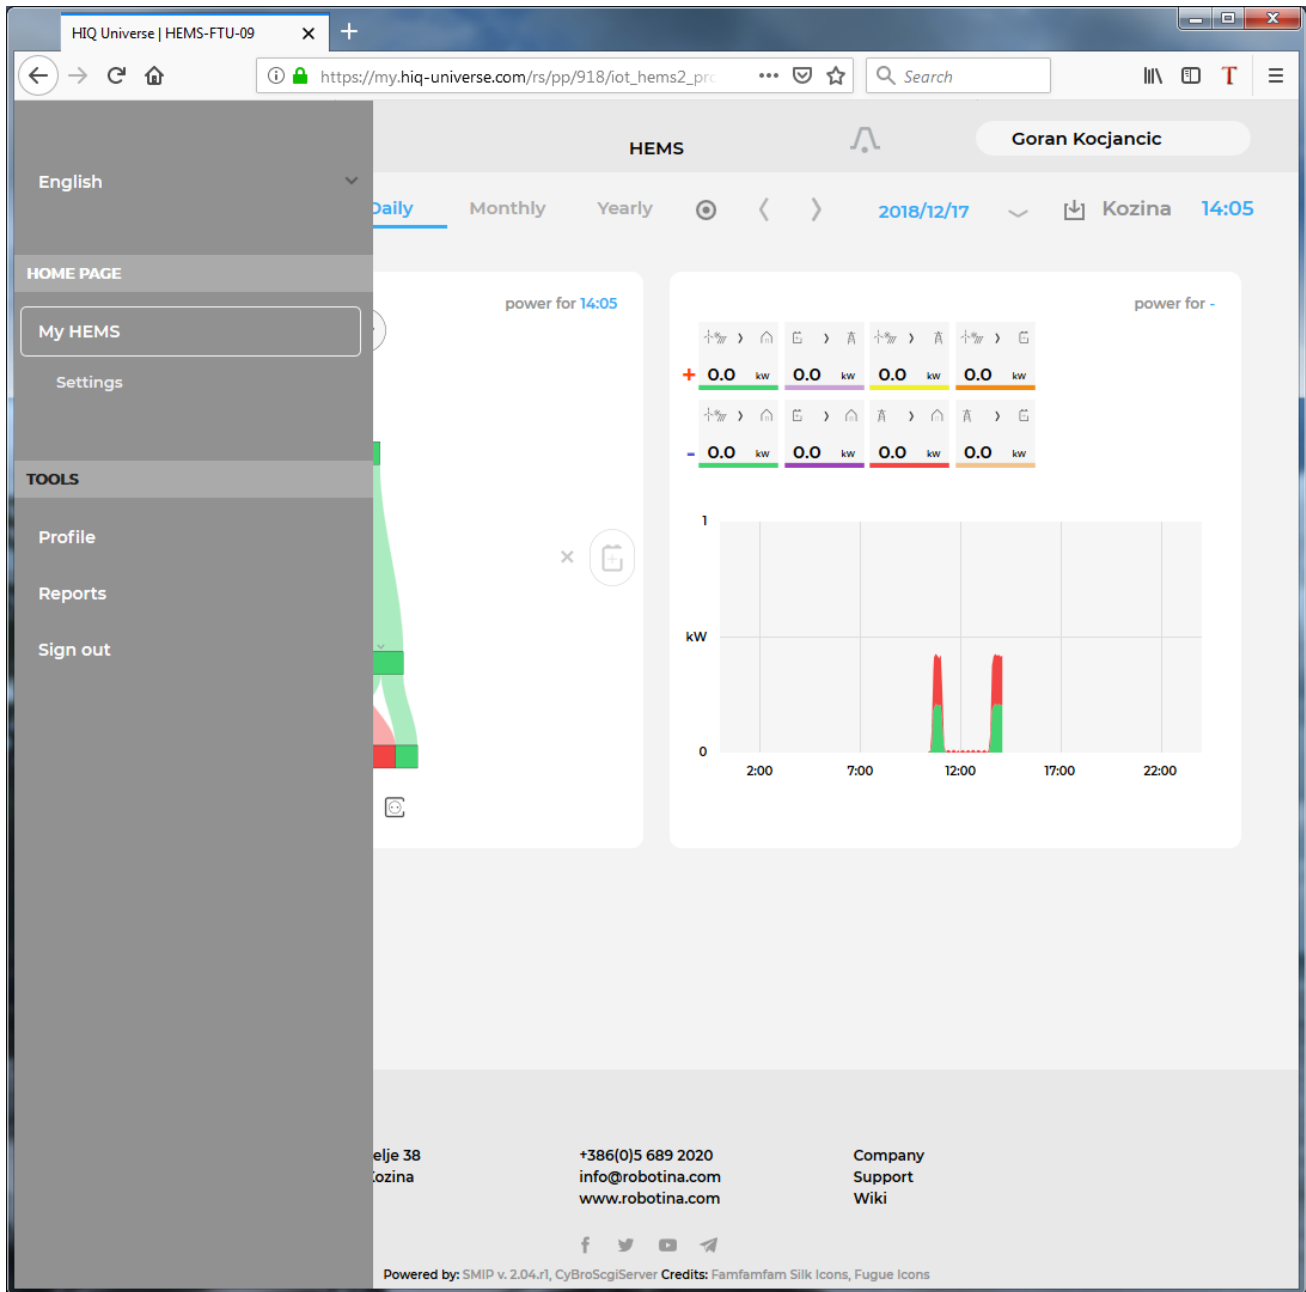

HIQ Universe subscription dashboard

You will see tiles for all your subscribed HIQ Universe devices and services.

Go to [Main HEMS view](#) by clicking on HEMS tile or

add [new HEMS device](#) by clicking on blank tile with + sign.

["User profile set-up"](#) is invoked by clicking on user name on top right.

Main HEMS view

Main HEMS page consists of 3 sections:

- "Title and view selection row" at the top
- "Power flow chart" on left side
- "Power and energy time-plot" on right

Title and view selection row

From the left:

- HEMS name
- Lighting icon → time-plot displays energy or power
- Money icon → time-plot displays currency
- Daily → time-plot displays power
- Monthly → time-plot displays energy per day
- Yearly → time-plot displays energy par month
- Target icon → time-plot go to now
- < → time-plot goes to previous term
- > → time-plot goes to next term
- Date → Select term for time-plot
- Download icon → Download “csv” data for displayed time-plot period
- Location of HEMS installation
- Time at HEMS installation site.

Power flow chart

Displays actual power flow with:

- Power sources (Local PV, wind, co-generation plants) at top
- Grid (divided by tariffs) on left side
- Storage (battery) systems on right side and
- Consumers on bottom.