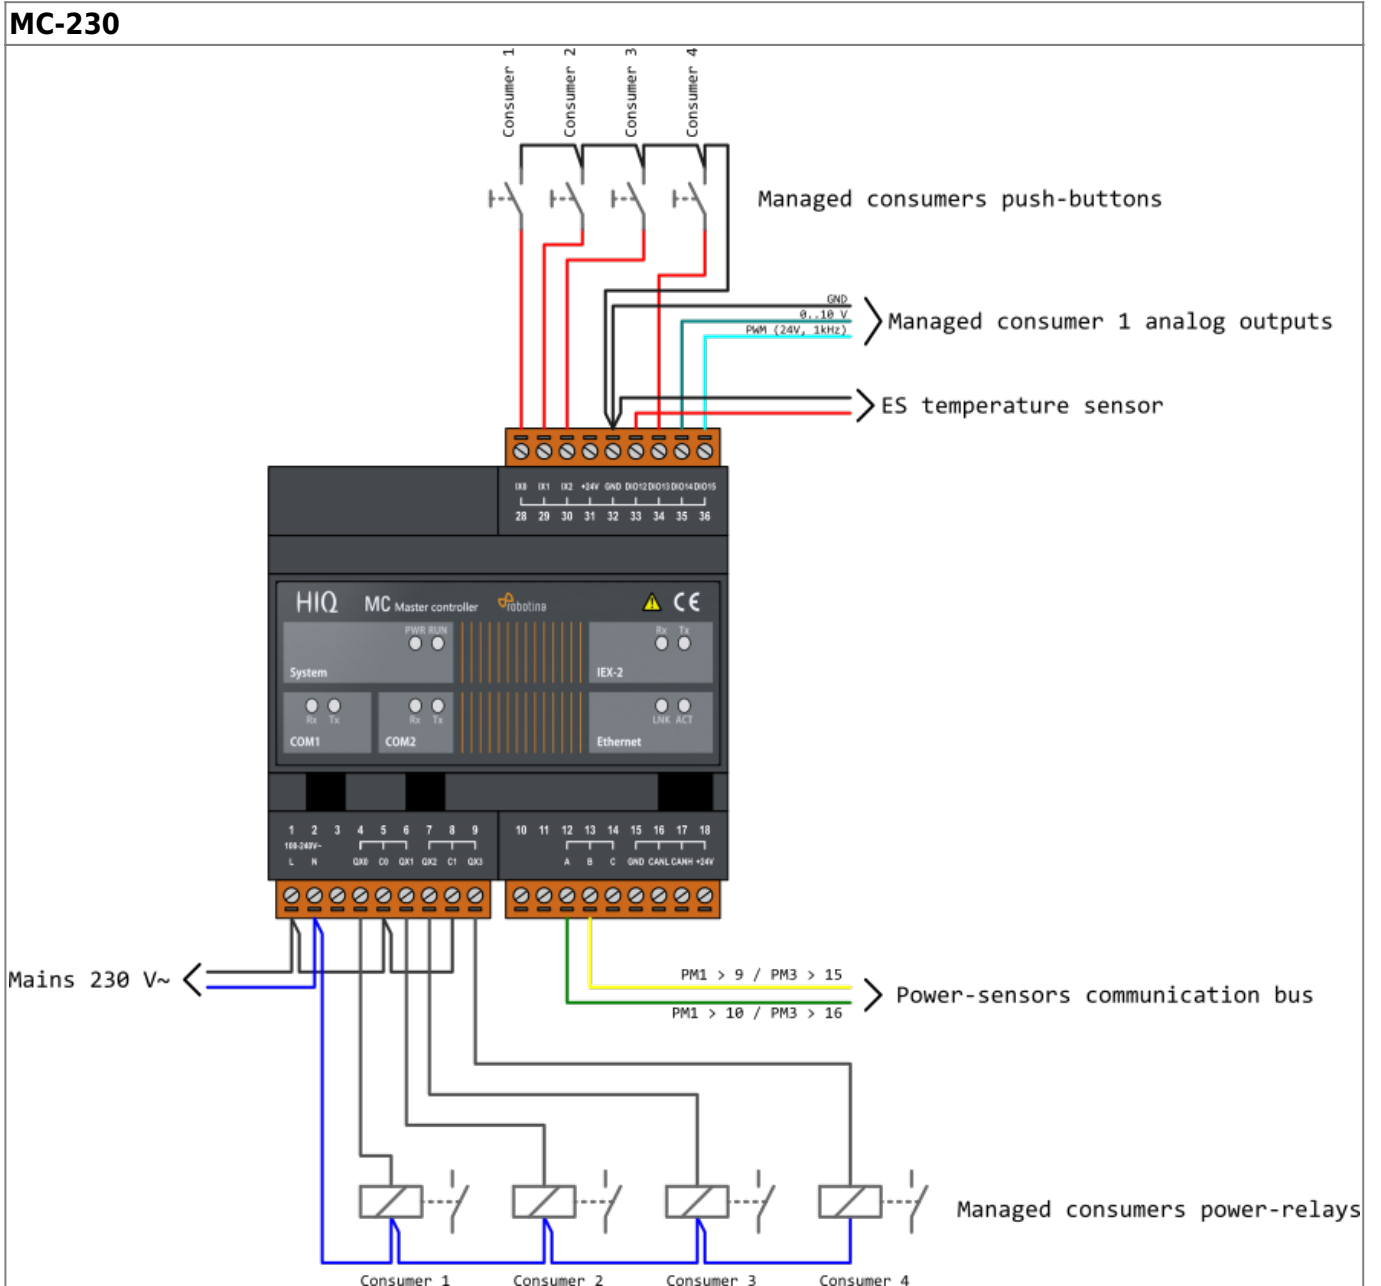

HEMS G2 wiring

PM-3-I-D

PM1-E-D

Example of HEMS G2 wiring diagram:

[hems_g2.pdf](#)

Example done with [Elwin](#) by 3xM.

Archive file:

[20180924125415_hems_g2.zip](#)

Custom library components:

[components.zip](#)

From: <https://wiki.hiq-home.com/> -

Permanent link: https://wiki.hiq-home.com/doku.php?id=en:hems:methods_resources:wiring&rev=1538984121

Last update: **2018/10/08 07:35**