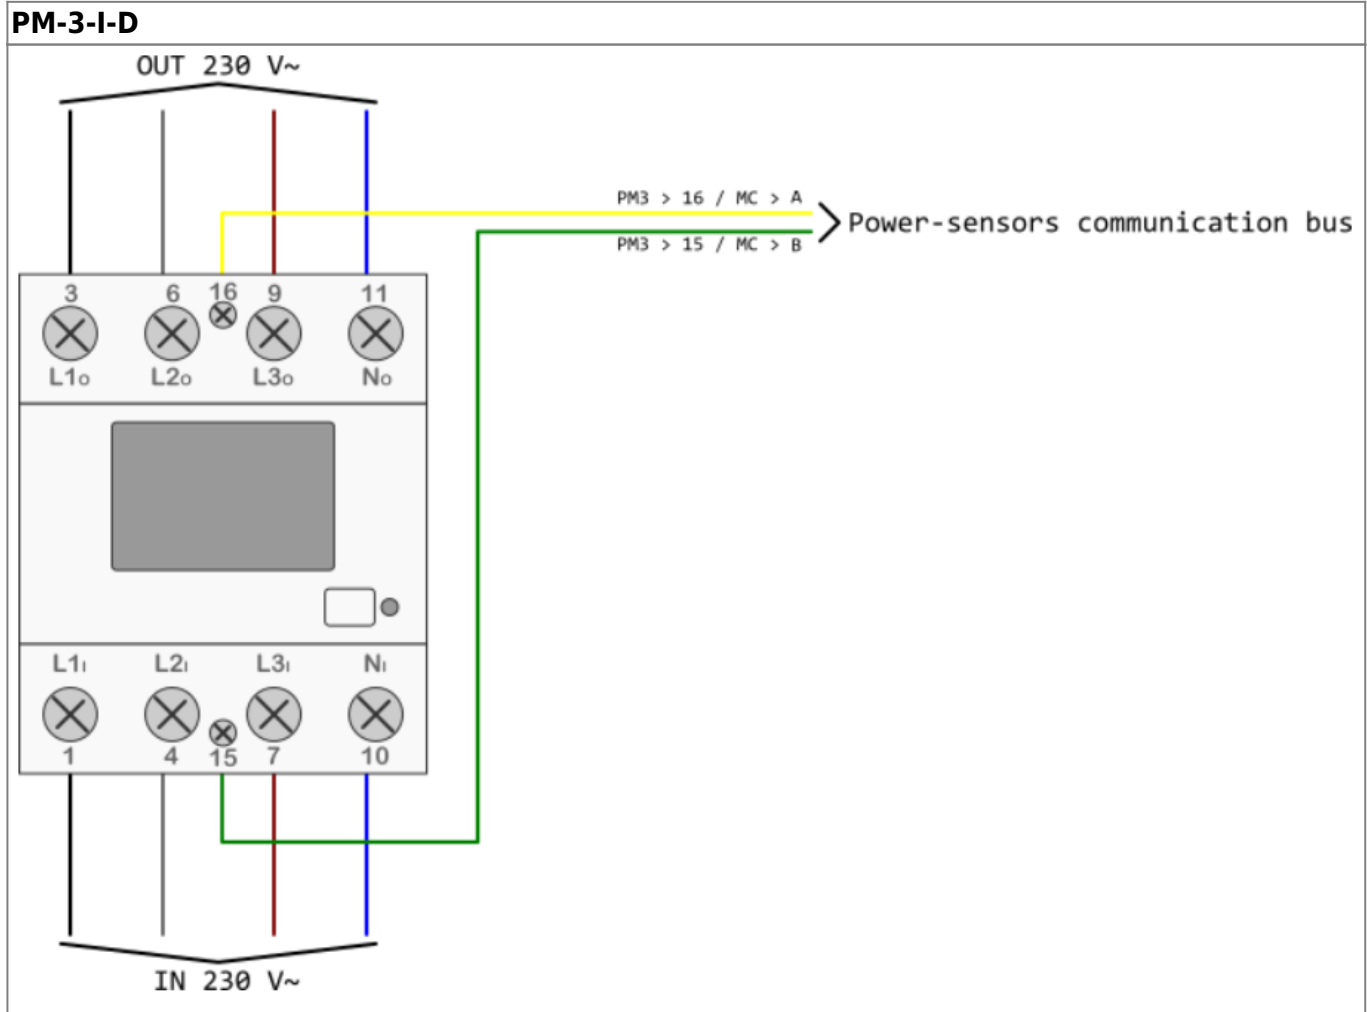

HEMS G2 wiring

PM-1-E-D

Example of HEMS G2 wiring diagram:

[hems_g2.pdf](#)

Example done with [Elwin](#) by 3xM.

Archive file:

[20180924125415_hems_g2.zip](#)

Custom library components: