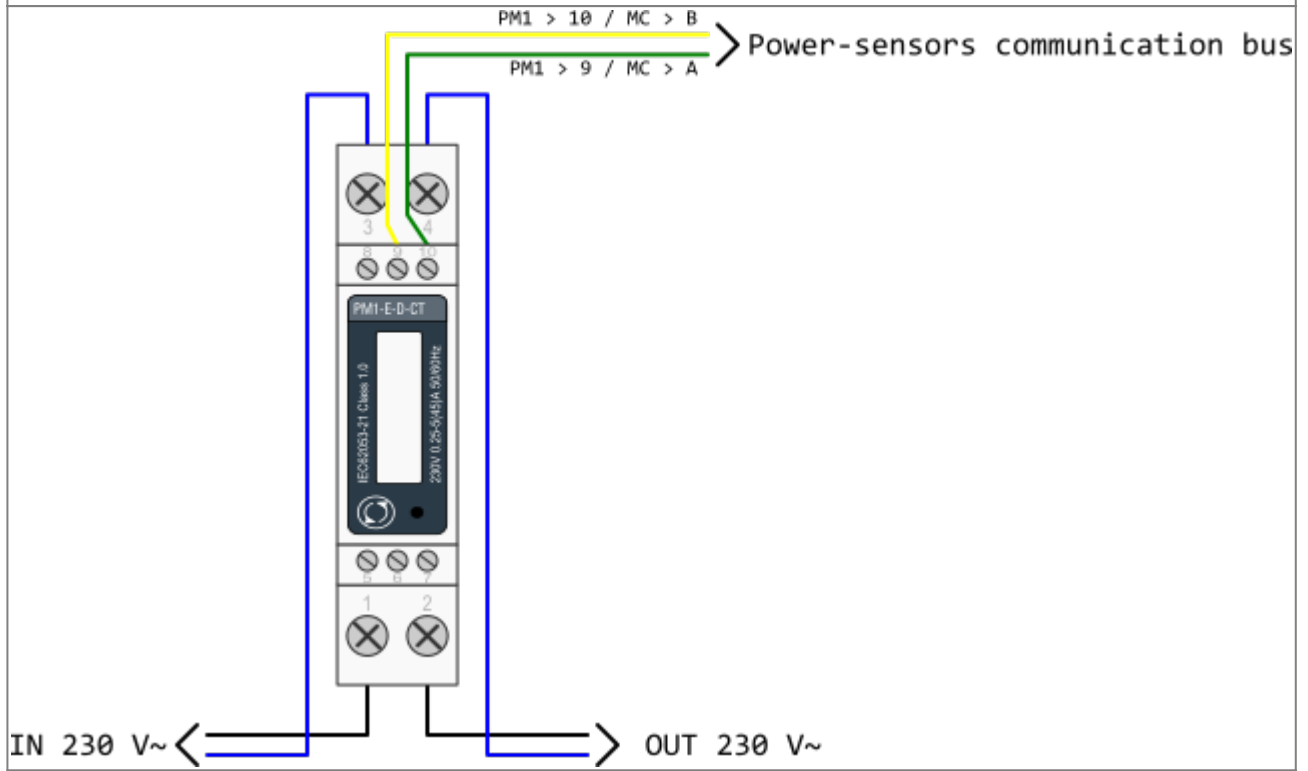

HEMS G2 wiring

PM-3-I-D

PM1-E-D

Example of HEMS G2 wiring diagram:

[hems_g2.pdf](#)

Example done with [Elwin](#) by 3xM.

Archive file:

[20180924125415_hems_g2.zip](#)