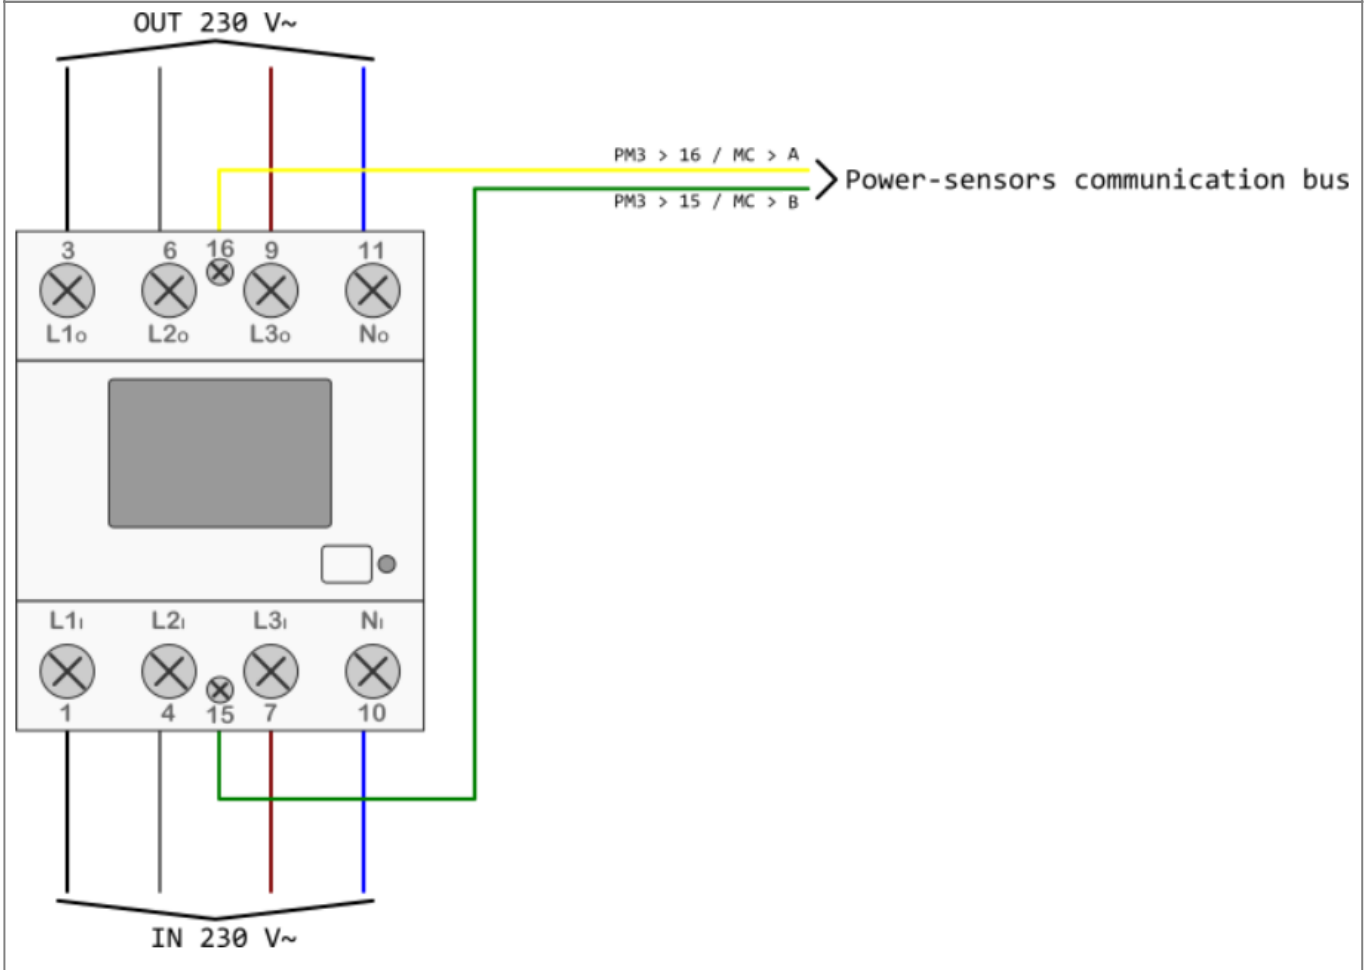

HEMS G2 wiring

PM-3-I-D

PM1-E-D

Example of HEMS G2 wiring diagram:

[hems_g2.pdf](#)

Example done with [Elwin](#) by 3xM.

Archive file:

[20180924125415_hems_g2.zip](#)