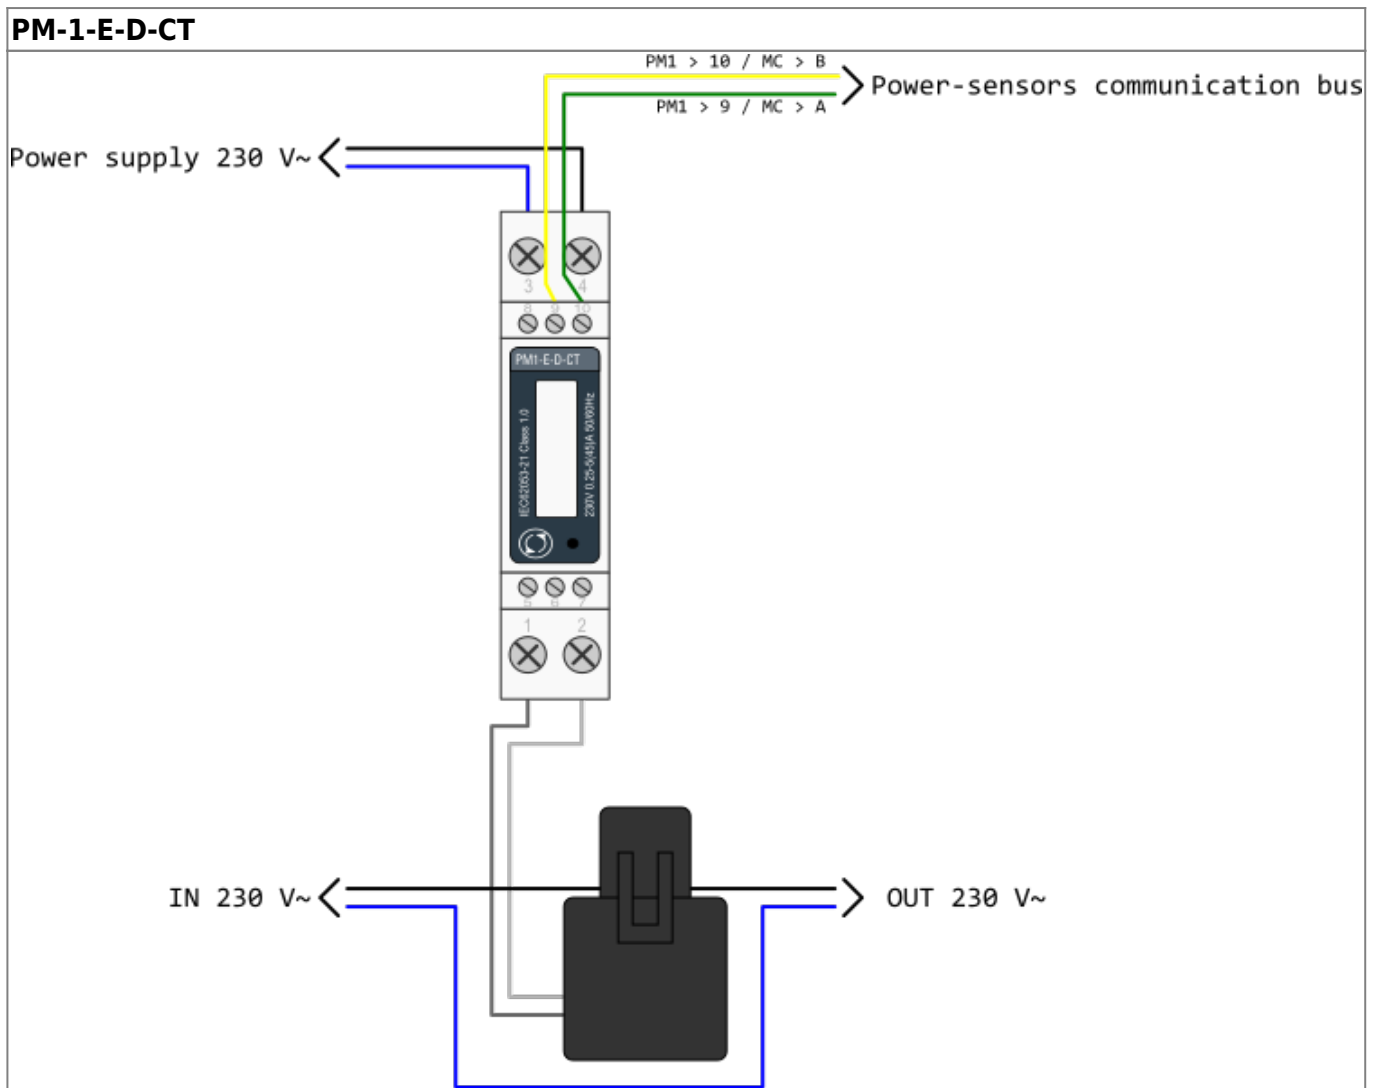

HEMS G2 wiring

PM-3-I-D

PM1-E-D

Example of HEMS G2 wiring diagram:

[hems_g2.pdf](#)

Example done with [Elwin](#) by 3xM.

Archive file:

[20180924125415_hems_g2.zip](#)

Custom library components:

[components.zip](#)

From: <https://wiki.hiq-home.com/> -

Permanent link: https://wiki.hiq-home.com/doku.php?id=en:hems:methods_resources:wiring&rev=1538984121

Last update: **2018/10/08 07:35**