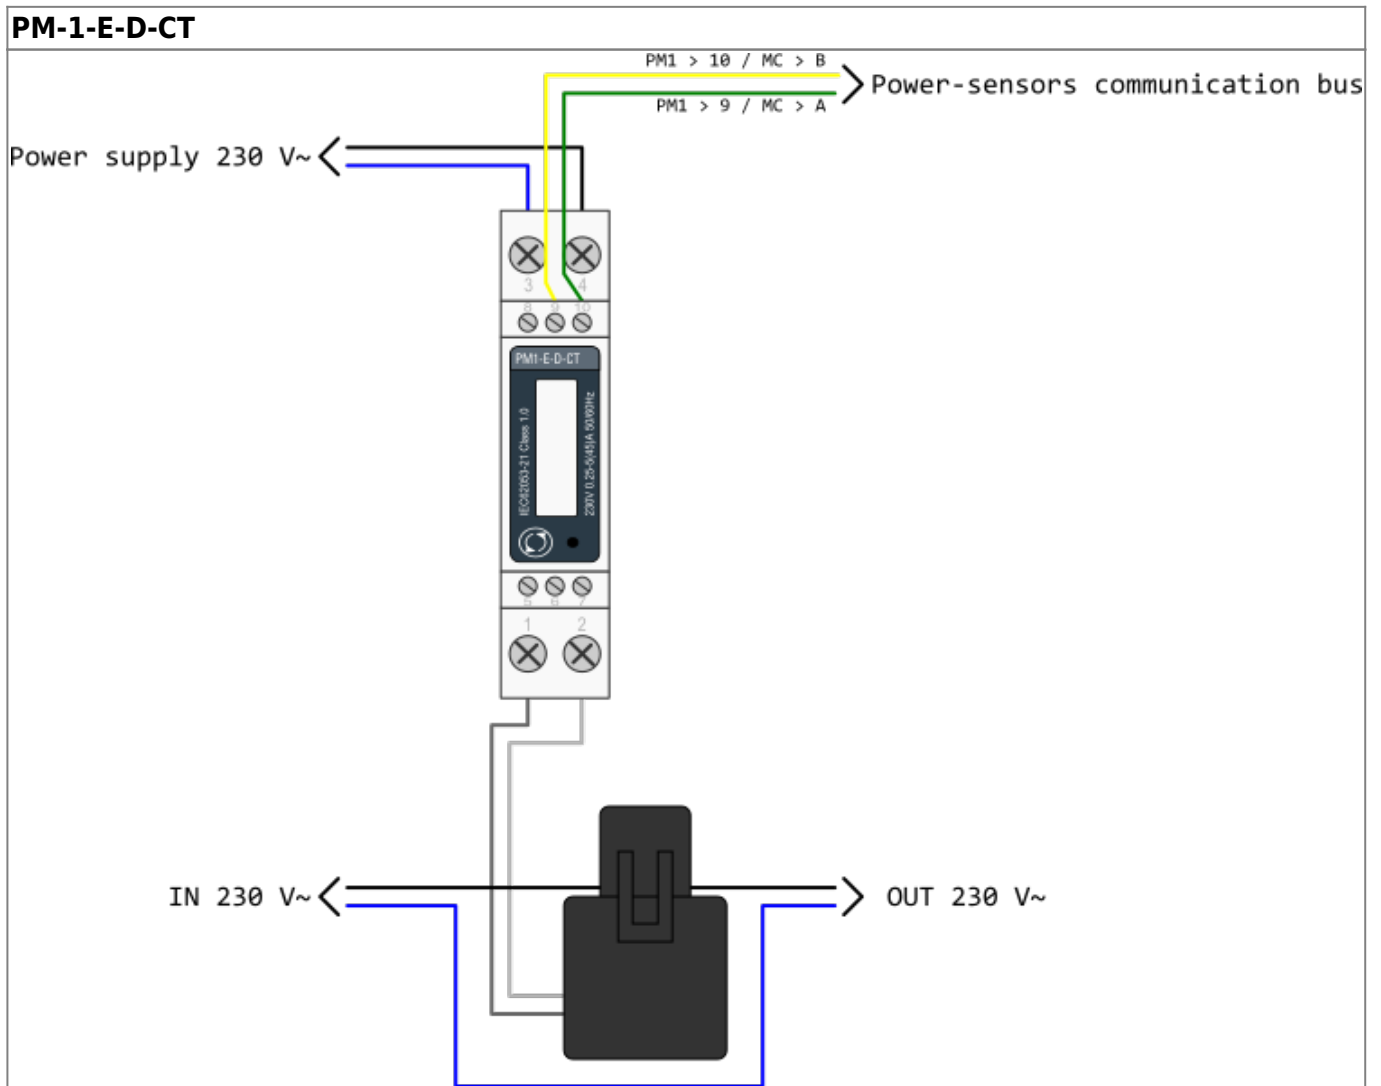

HEMS G2 wiring

PM-1-E-D

Example of HEMS G2 wiring diagram:

[hems_g2.pdf](#)

Example done with [Elwin](#) by 3xM.

Archive file:

[20180924125415_hems_g2.zip](#)

Custom library components:

[components.zip](#)

From: <http://wiki.hiq-home.com/> -

Permanent link: http://wiki.hiq-home.com/doku.php?id=en:hems:methods_resources:wiring&rev=1538984121

Last update: **2018/10/08 07:35**