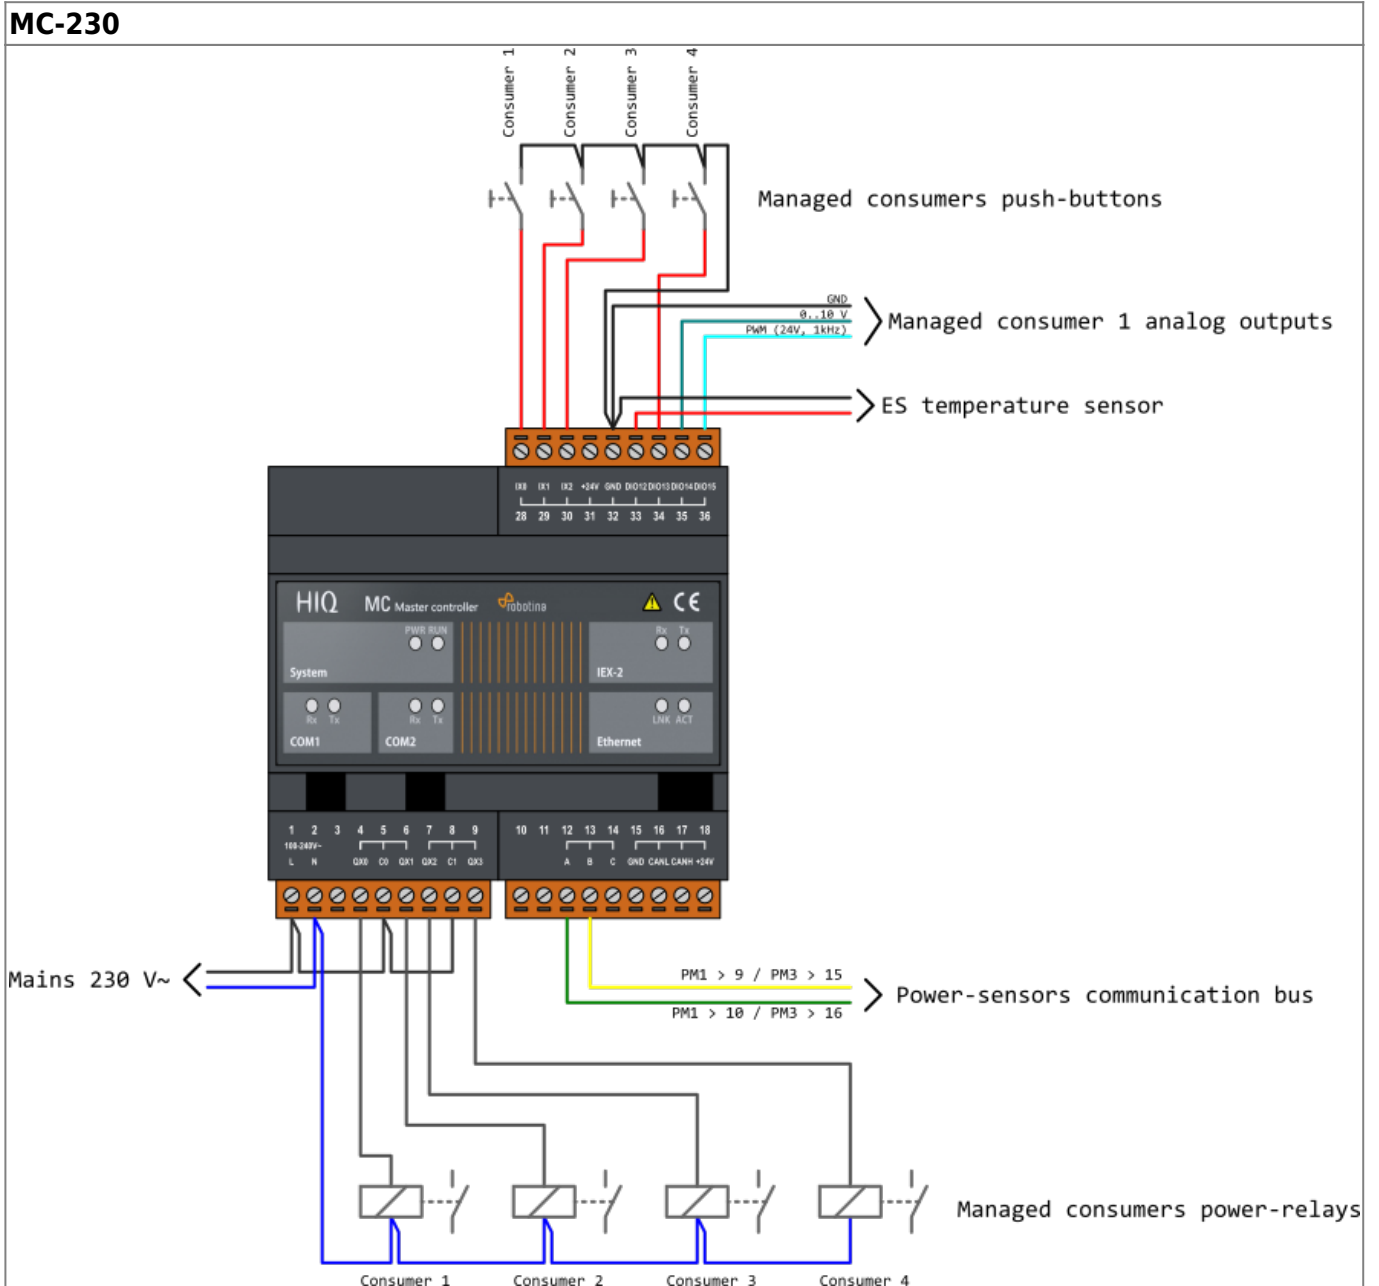

HEMS G2 wiring

PM-1-E-D

Example of HEMS G2 wiring diagram:

[hems_g2.pdf](#)

Example done with [Elwin](#) by 3xM.

Archive file:

[20180924125415_hems_g2.zip](#)

Custom library components:

[components.zip](#)

From: <http://wiki.hiq-home.com/> -

Permanent link: http://wiki.hiq-home.com/doku.php?id=en:hems:methods_resources:wiring&rev=1538984121

Last update: **2018/10/08 07:35**