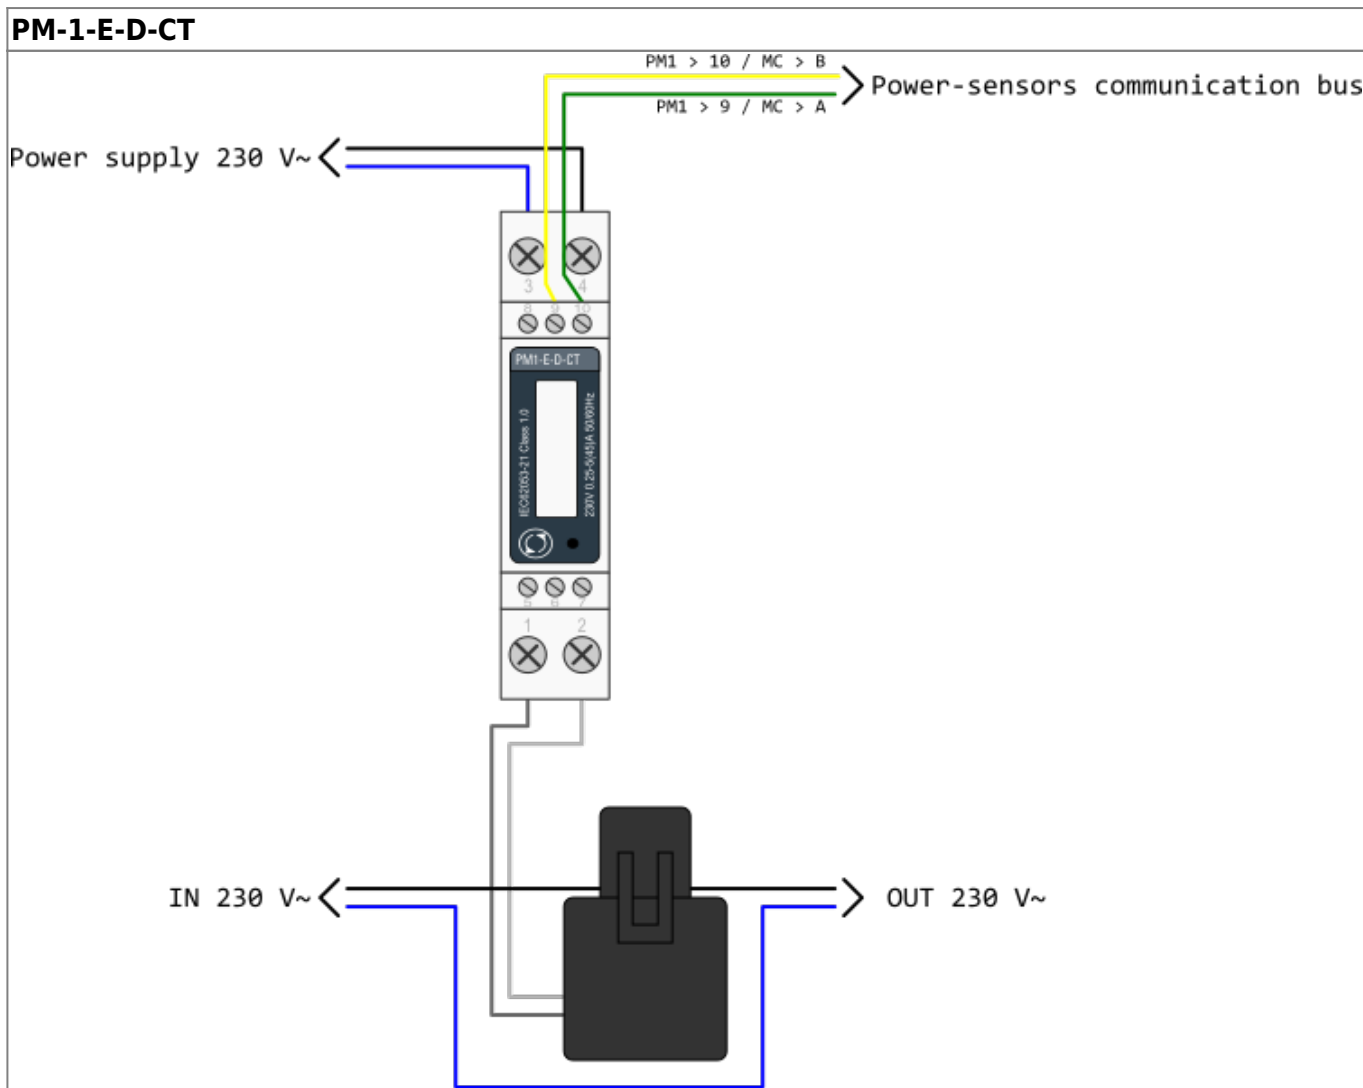

HEMS G2 wiring

PM-3-I-D

PM1-E-D

Example of HEMS G2 wiring diagram:

[hems_g2.pdf](#)

Example done with [Elwin](#) by 3xM.

Archive file:

[20180924125415_hems_g2.zip](#)

Custom library components:

[components.zip](#)

From: <https://wiki.hiq-home.com/> -

Permanent link: https://wiki.hiq-home.com/doku.php?id=en:hems:methods_resources:wiring&rev=1539083339

Last update: **2018/10/09 11:08**