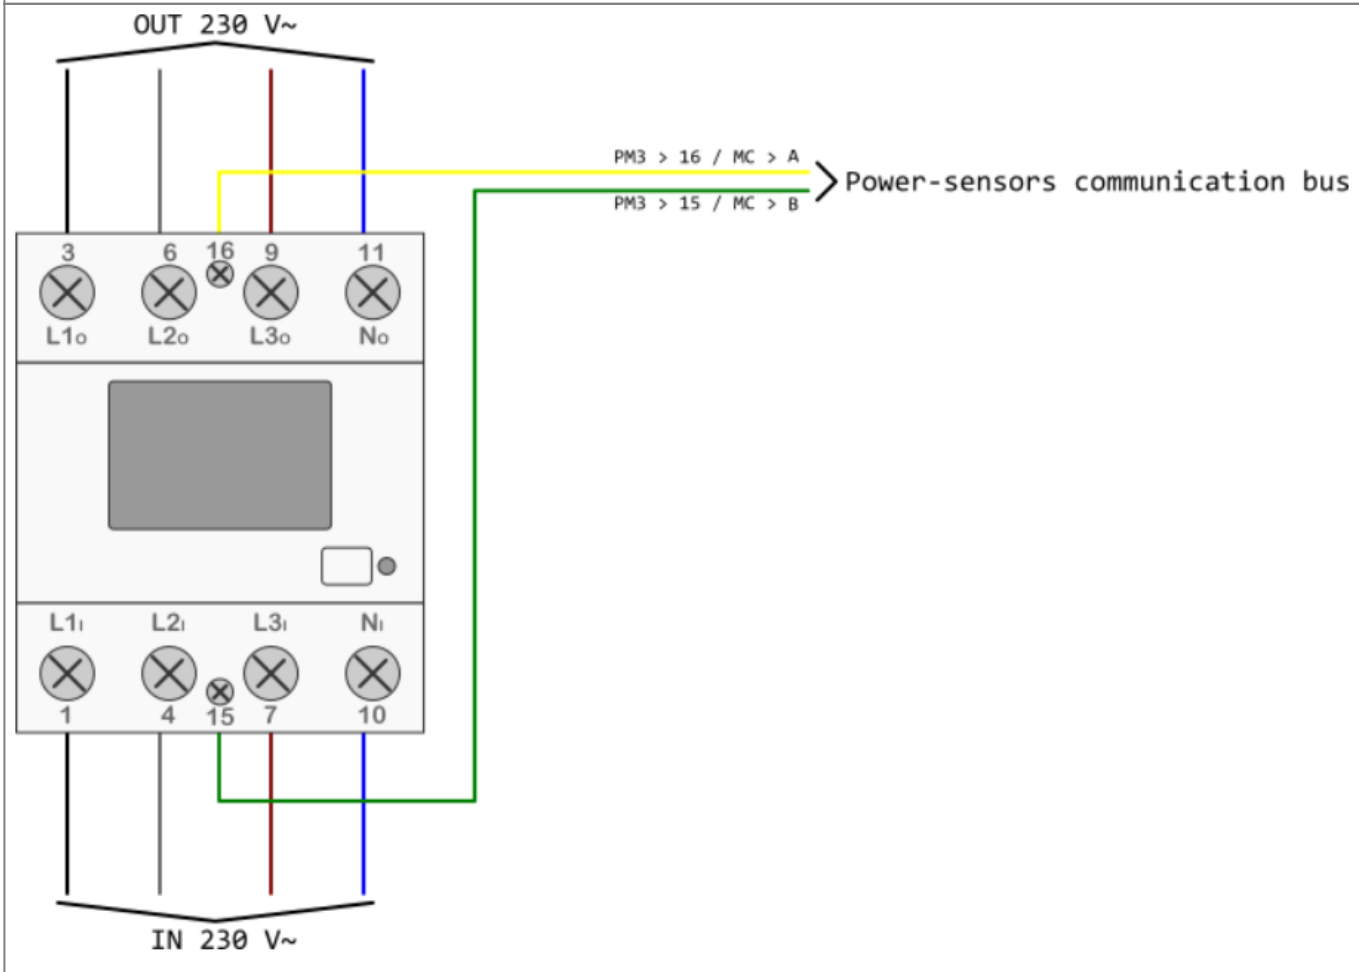

HEMS G2 wiring

PM-3-I-D

PM1-E-D

Example of HEMS G2 wiring diagram:

[hems_g2.pdf](#)

Example done with [Elwin](#) by 3xM.

Archive file:

[20180924125415_hems_g2.zip](#)