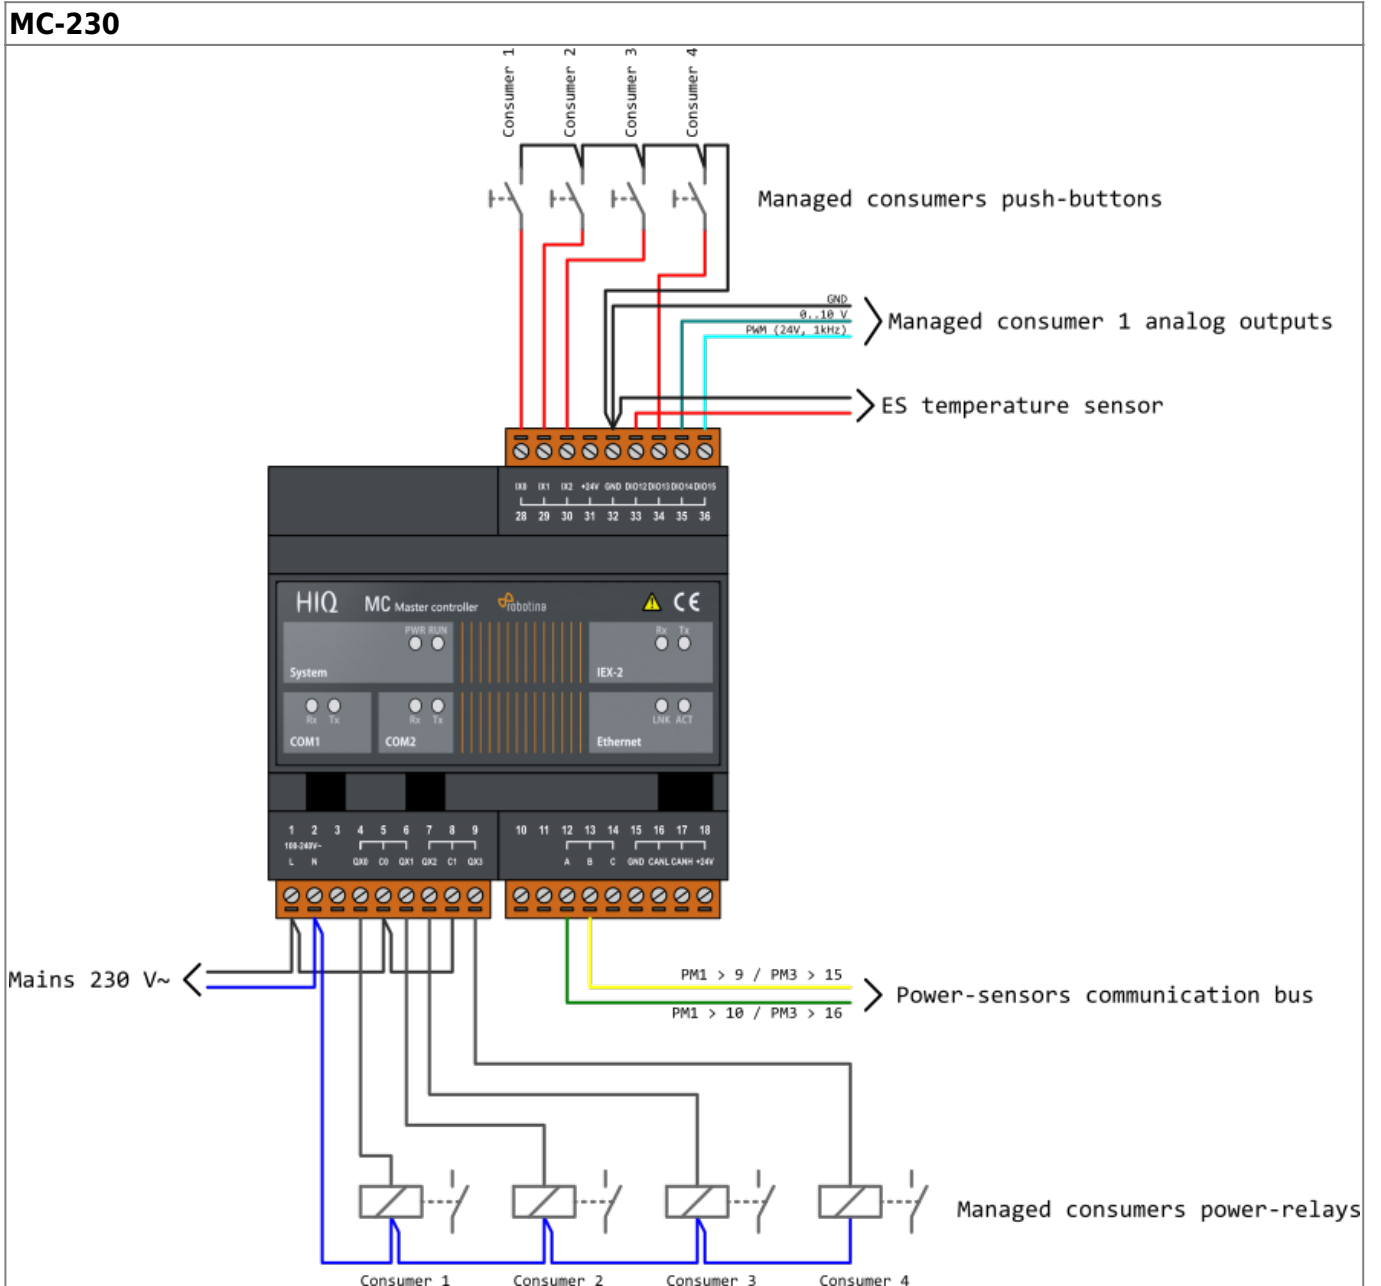

HEMS G2 wiring

PM-3-I-D

PM1-E-D

Example of HEMS G2 wiring diagram:

[hems_g2.pdf](#)

Example done with [Elwin](#) by 3xM.

Archive file:

[20180924125415_hems_g2.zip](#)

Custom library components:

[components.zip](#)

From: <https://wiki.hiq-home.com/> -

Permanent link: https://wiki.hiq-home.com/doku.php?id=en:hems:methods_resources:wiring&rev=1539083339

Last update: **2018/10/09 11:08**