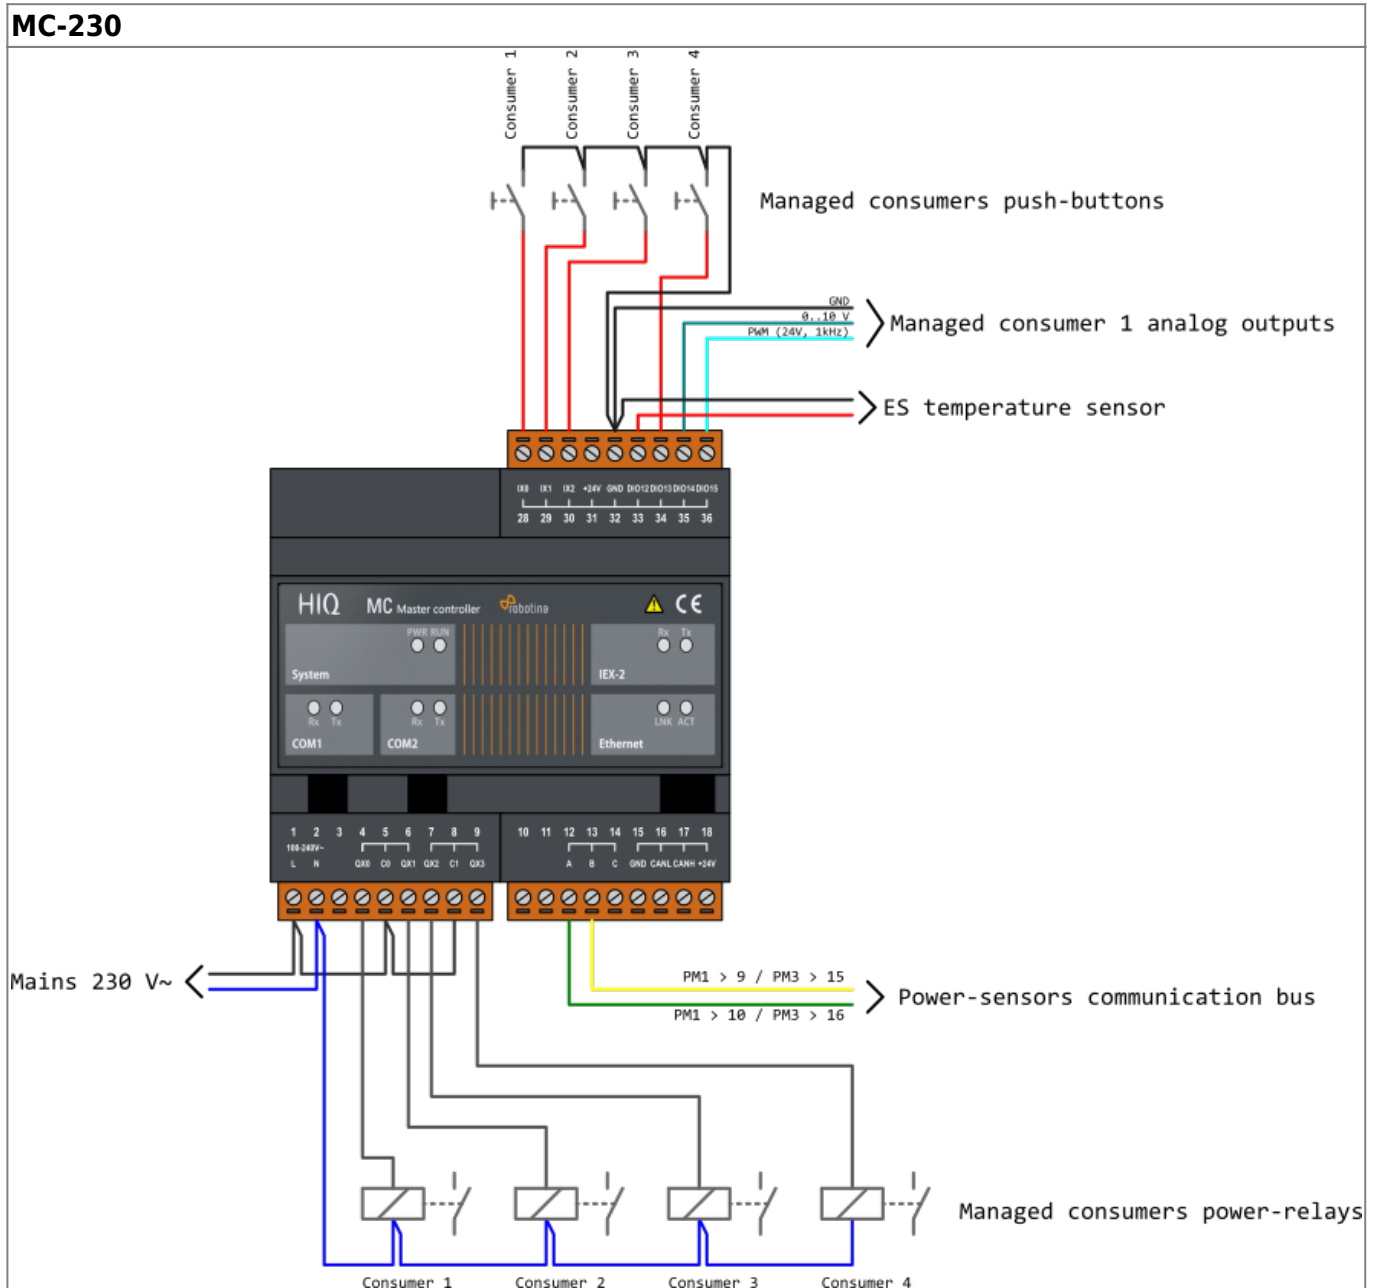

HEMS G2 wiring

PM-3-I-D

PM-1-E-D

PM-1-E-D-CT

Example of HEMS G2 wiring diagram:

[hems_g2.pdf](#)

Example done with [Elwin](#) by 3xM.

Archive file:

[20180924125415_hems_g2.zip](#)

Custom library components:

[components.zip](#)

From: <http://wiki.hiq-home.com/> -

Permanent link: http://wiki.hiq-home.com/doku.php?id=en:hems:methods_resources:wiring&rev=1540823291