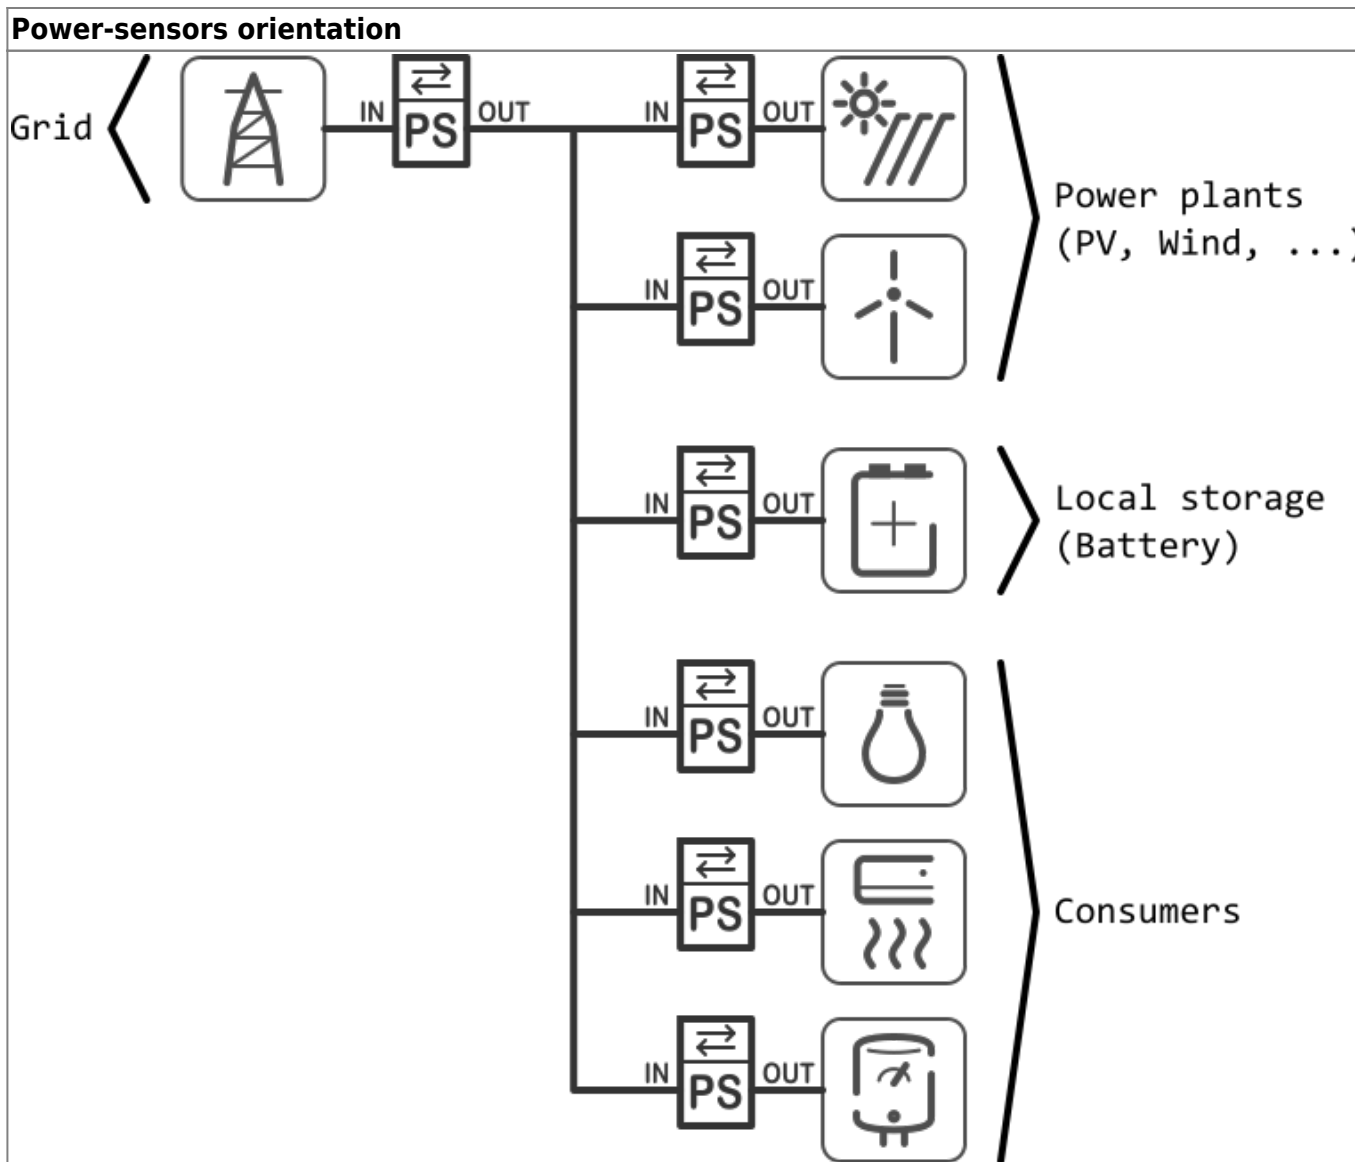

Example of HEMS G2 wiring diagram:

[hems_g2.pdf](#)

Example done with [Elwin](#) by 3xM.

Archive file:

[20180924125415_hems_g2.zip](#)

Custom library components:

[components.zip](#)

From: <https://wiki.hiq-home.com/> -

Permanent link: <https://wiki.hiq-home.com/doku.php?id=en:hems:methods_resources:wiring&rev=1540823291>

Last update: 2018/10/29 14:28