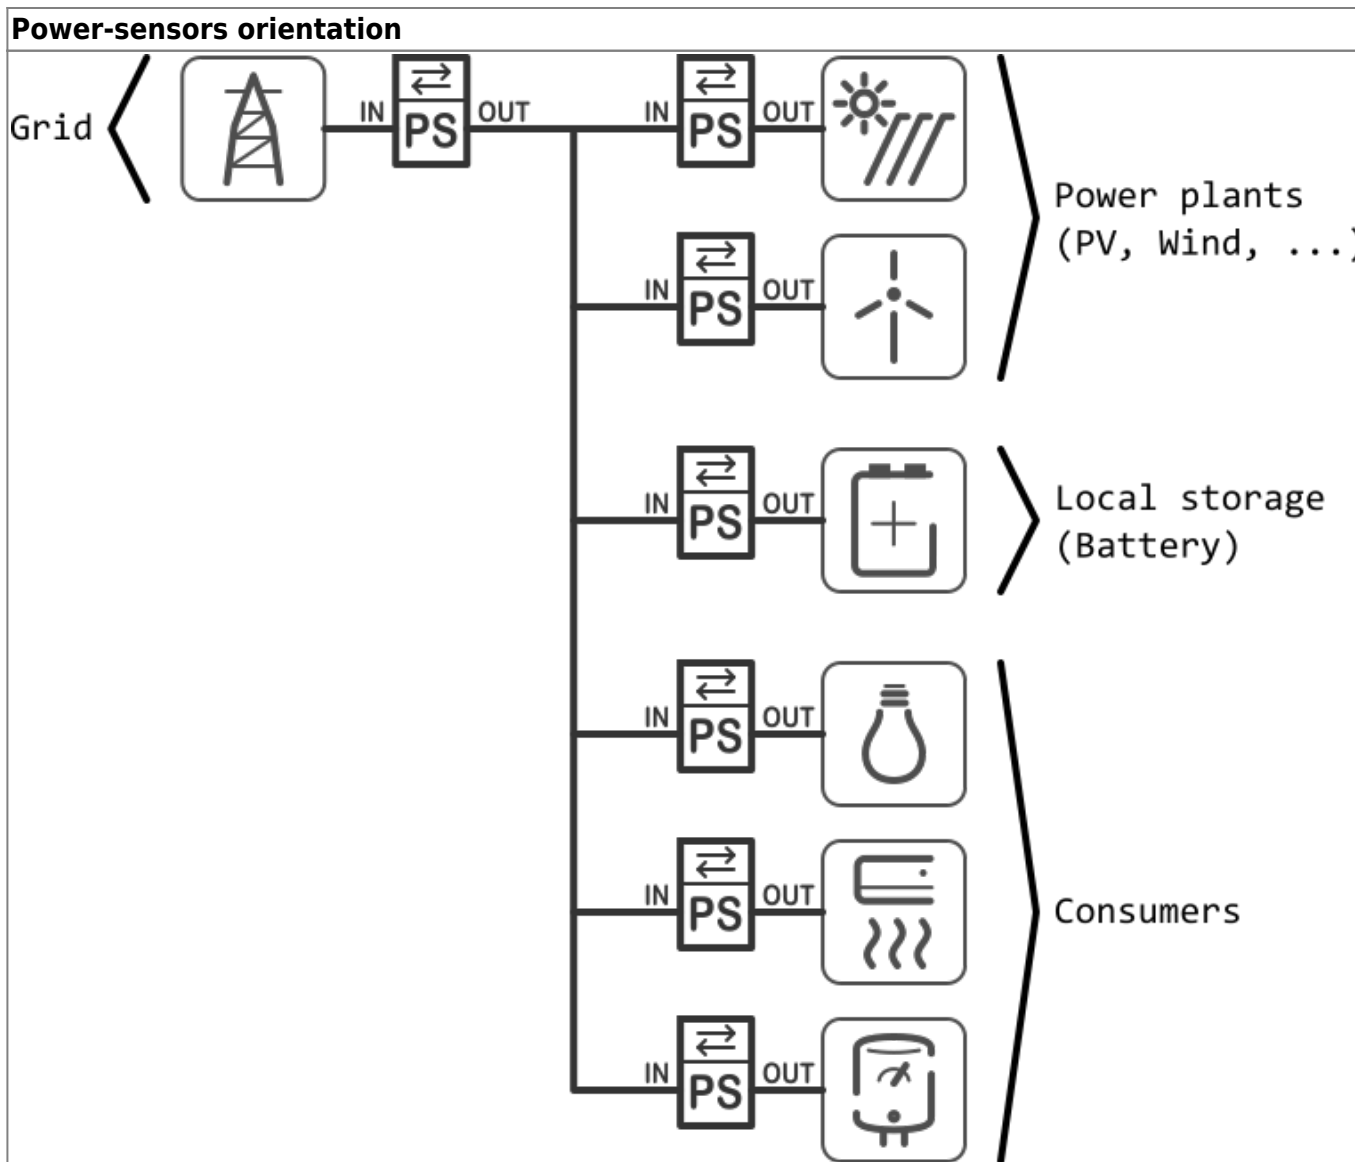

HEMS G2 wiring

PM-3-I-D

PM-1-E-D

PM-1-E-D-CT

Example of HEMS G2 wiring diagram:

[hems_g2.pdf](#)

Example done with [Elwin](#) by 3xM.

Archive file: