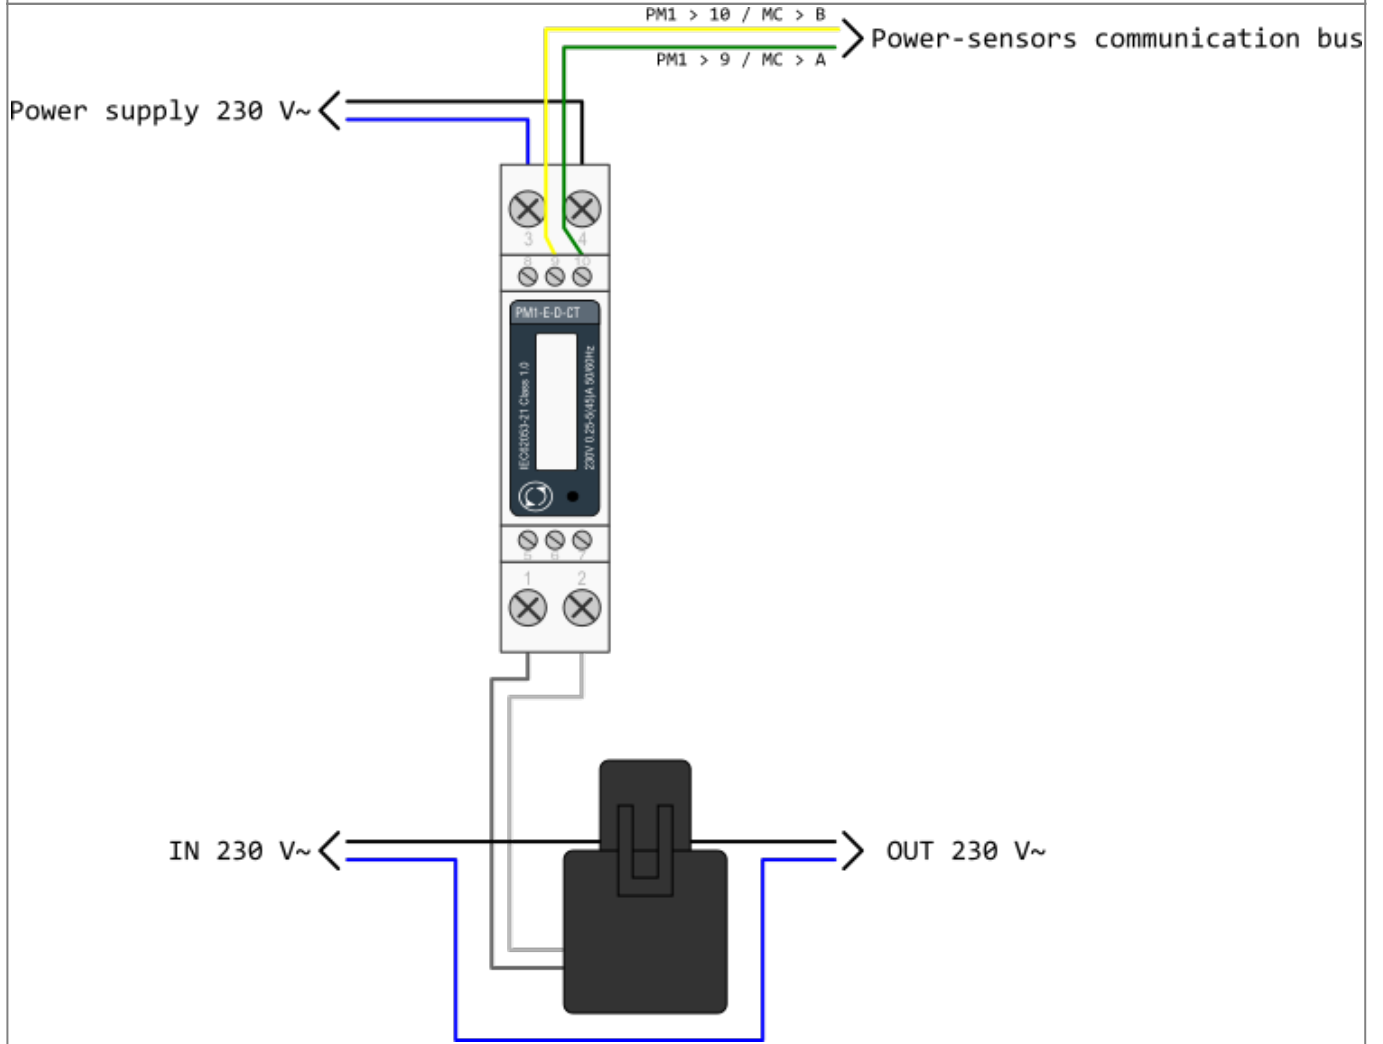

PM-1-E-D-CT