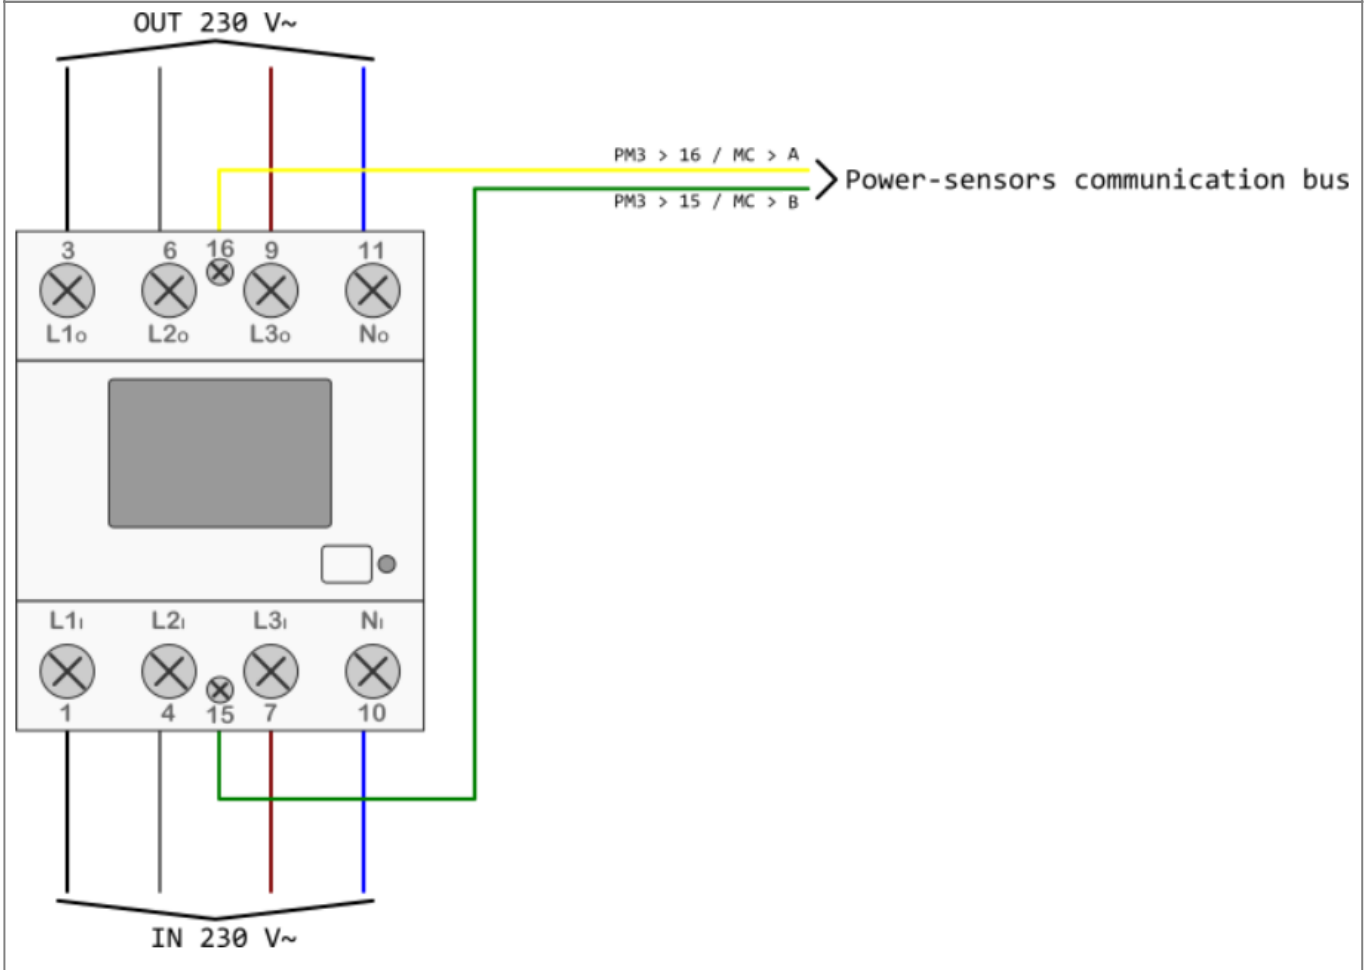

HEMS G2 wiring

PM-3-I-D

PM-1-E-D

PM-1-E-D-CT

Example of HEMS G2 wiring diagram:

[hems_g2.pdf](#)

Example done with [Elwin](#) by 3xM.

Archive file: