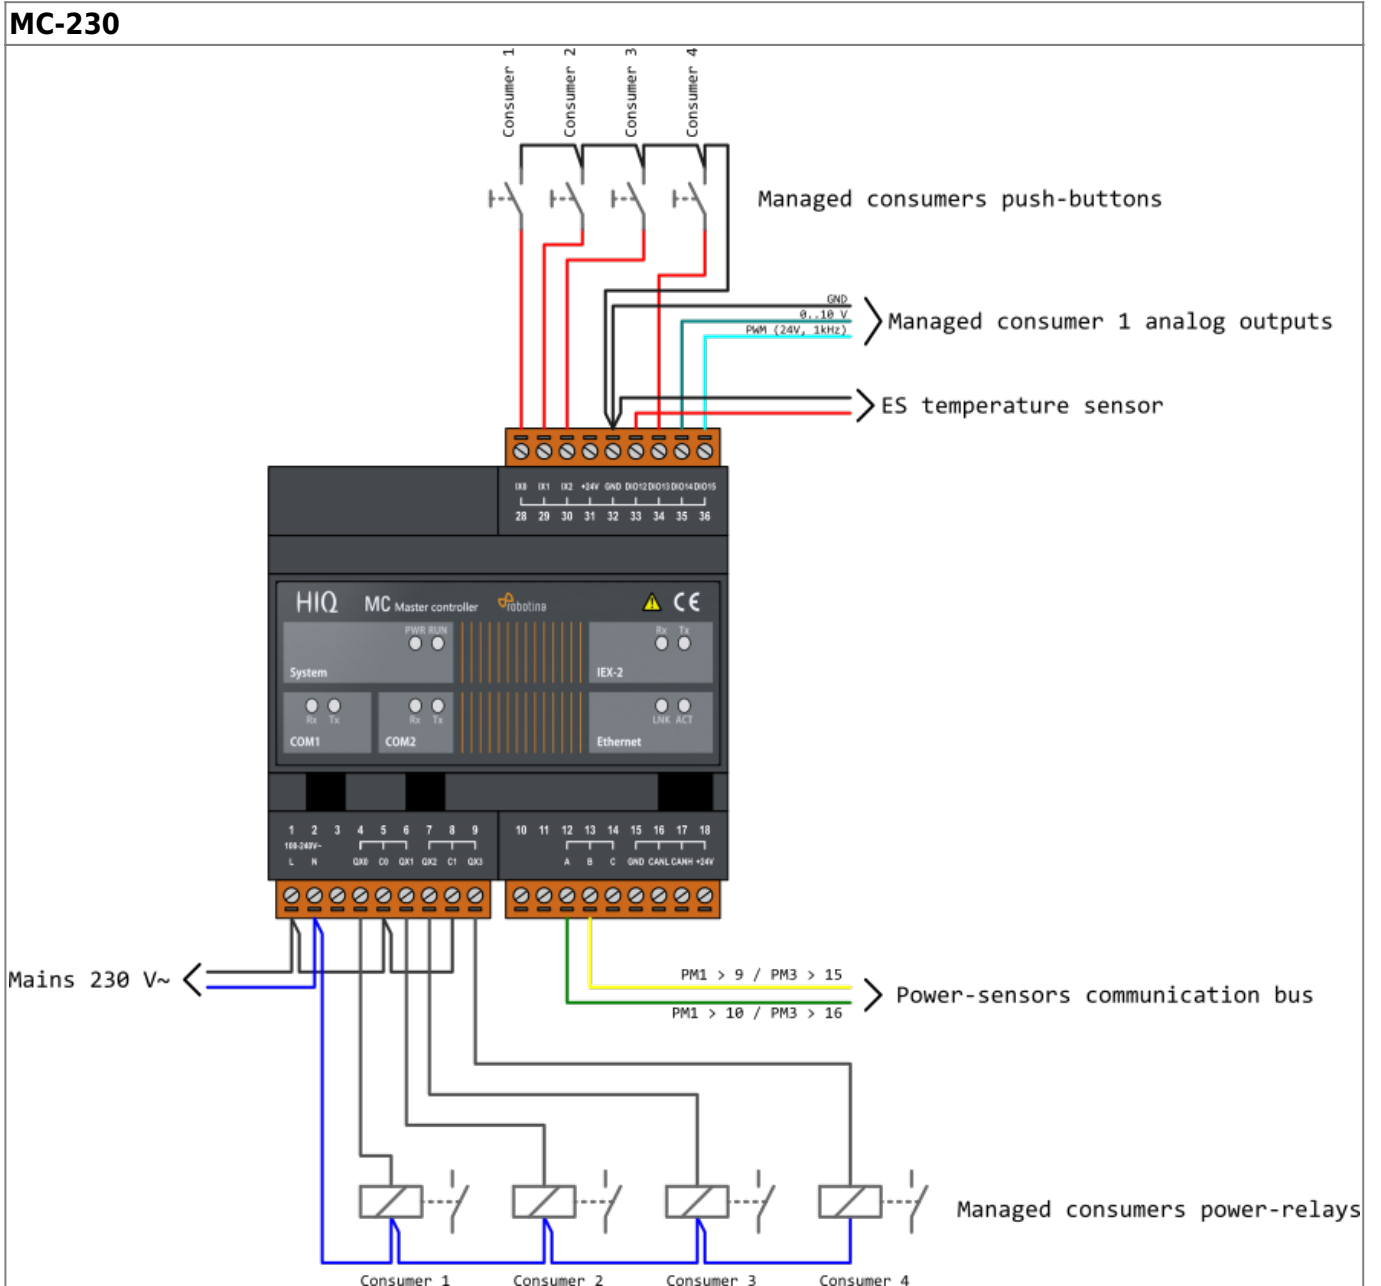

HEMS G2 wiring

PM-3-I-D

PM-1-E-D

PM-1-E-D-CT

Example of HEMS G2 wiring diagram:

[hems_g2.pdf](#)

Example done with [Elwin](#) by 3xM.

Archive file:

[20180924125415_hems_g2.zip](#)

Custom library components:

[components.zip](#)

From: <https://wiki.hiq-home.com/> -

Permanent link: https://wiki.hiq-home.com/doku.php?id=en:hems:methods_resources:wiring&rev=1540823291