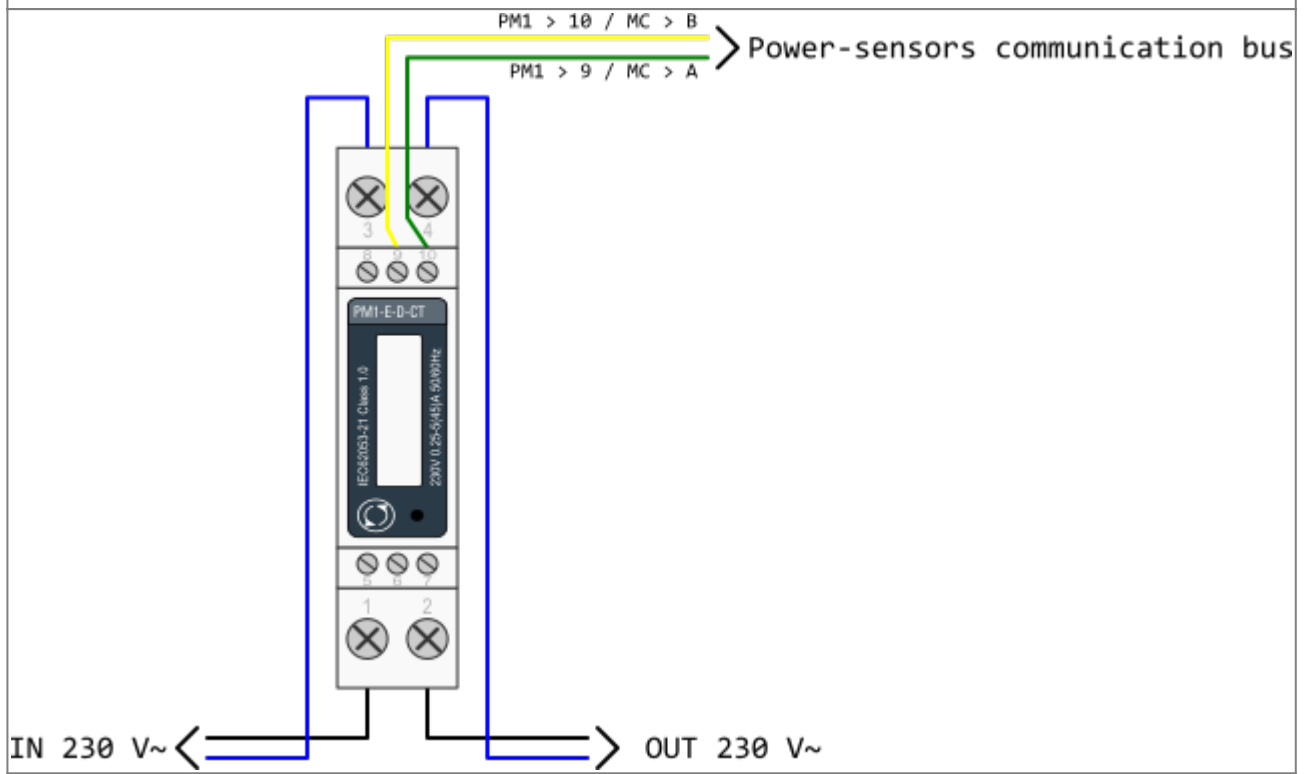

HEMS G2 wiring

PM-3-I-D

PM-1-E-D

PM-1-E-D-CT

Example of HEMS G2 wiring diagram:

[hems_g2.pdf](#)

Example done with [Elwin](#) by 3xM.

Archive file: