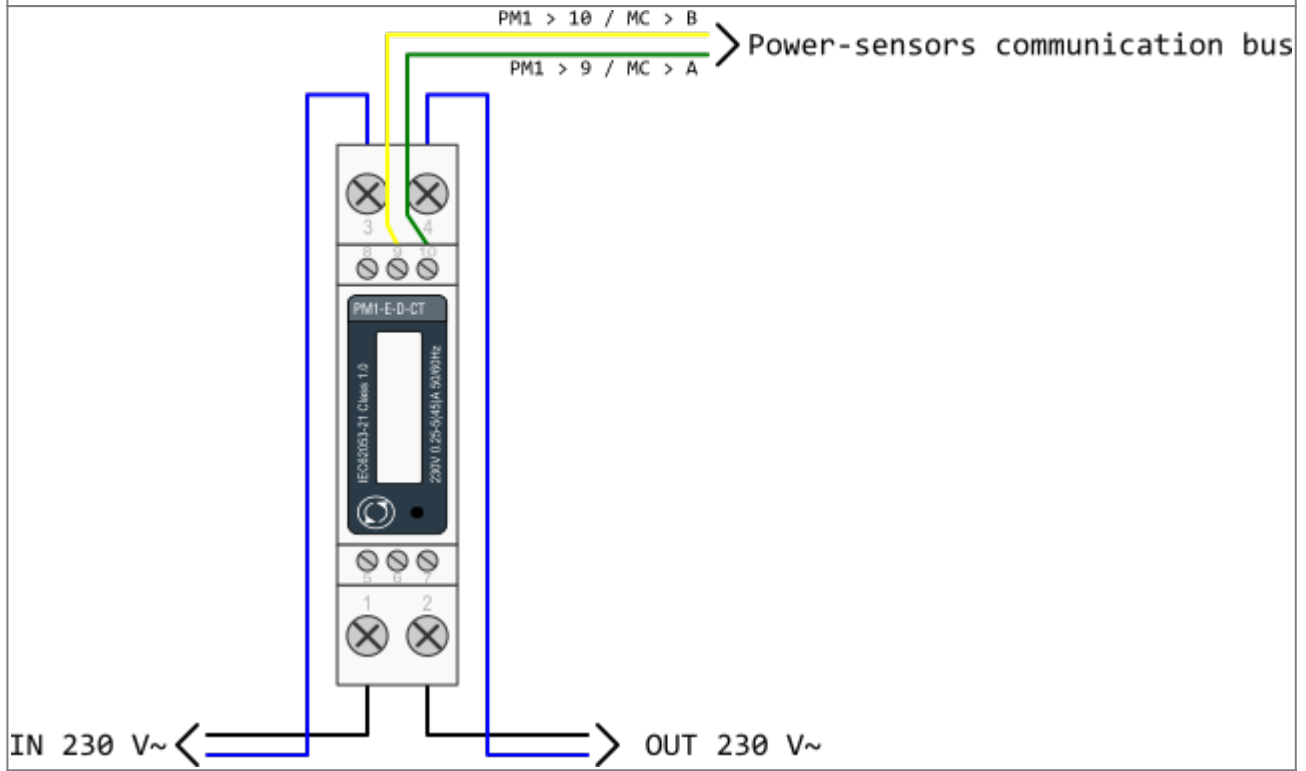

HEMS G2 wiring

PM-3-I-D

PM-1-E-D

PM-1-E-D-CT

Example of HEMS G2 wiring diagram:

[hems_g2.pdf](#)

Example done with [Elwin](#) by 3xM.

Archive file: