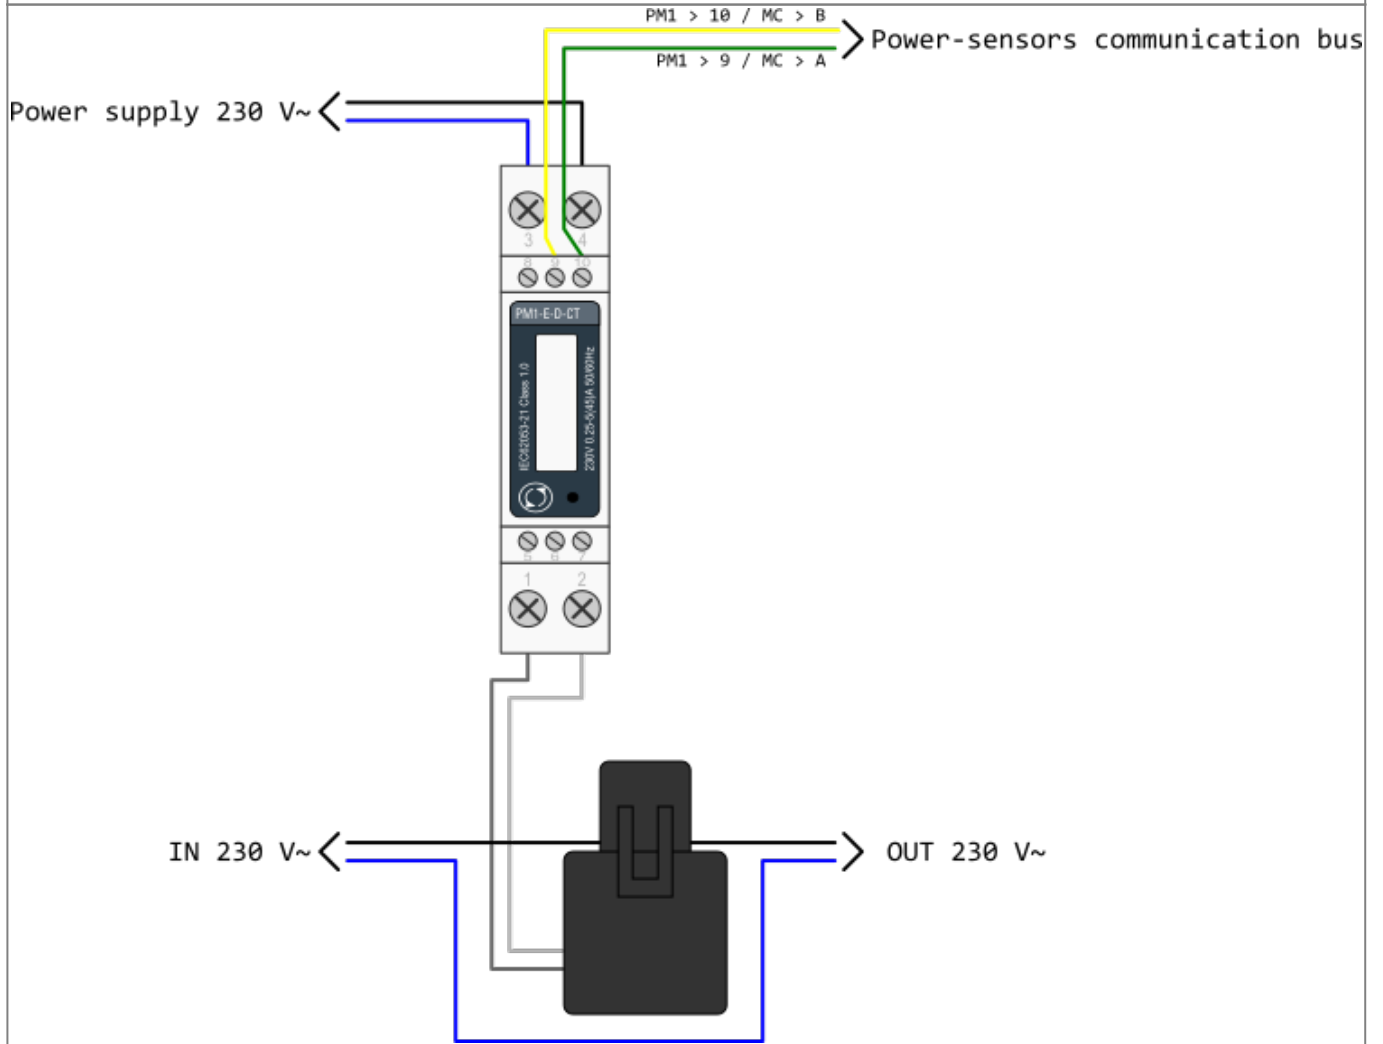

PM-1-E-D-CT