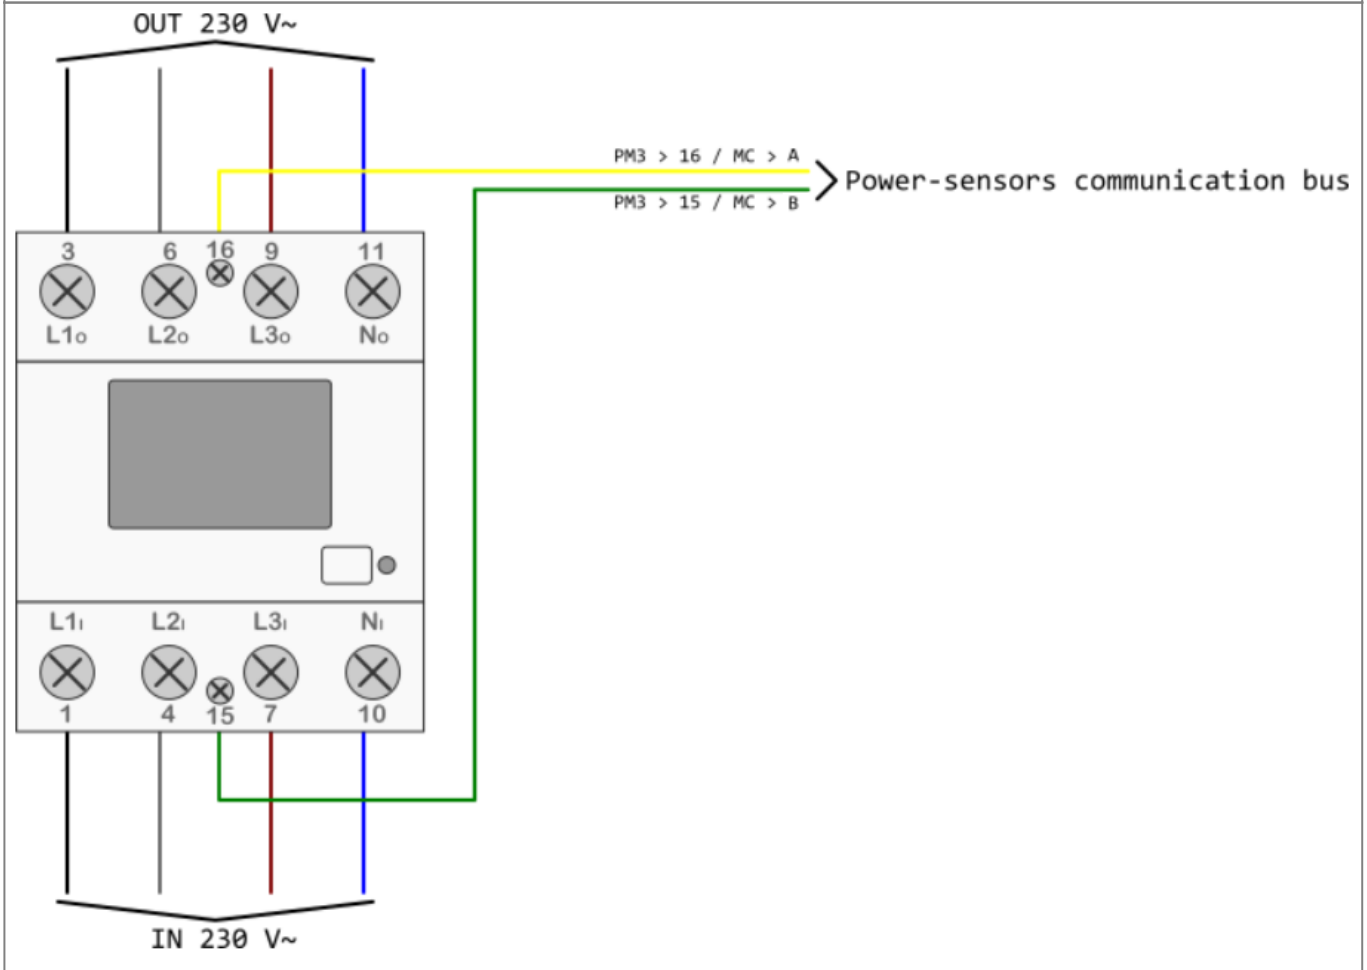

HEMS G2 wiring

PM-3-I-D

PM-1-E-D

PM-1-E-D-CT

Example of HEMS G2 wiring diagram:

[hems_g2.pdf](#)

Example done with [Elwin](#) by 3xM.

Archive file: