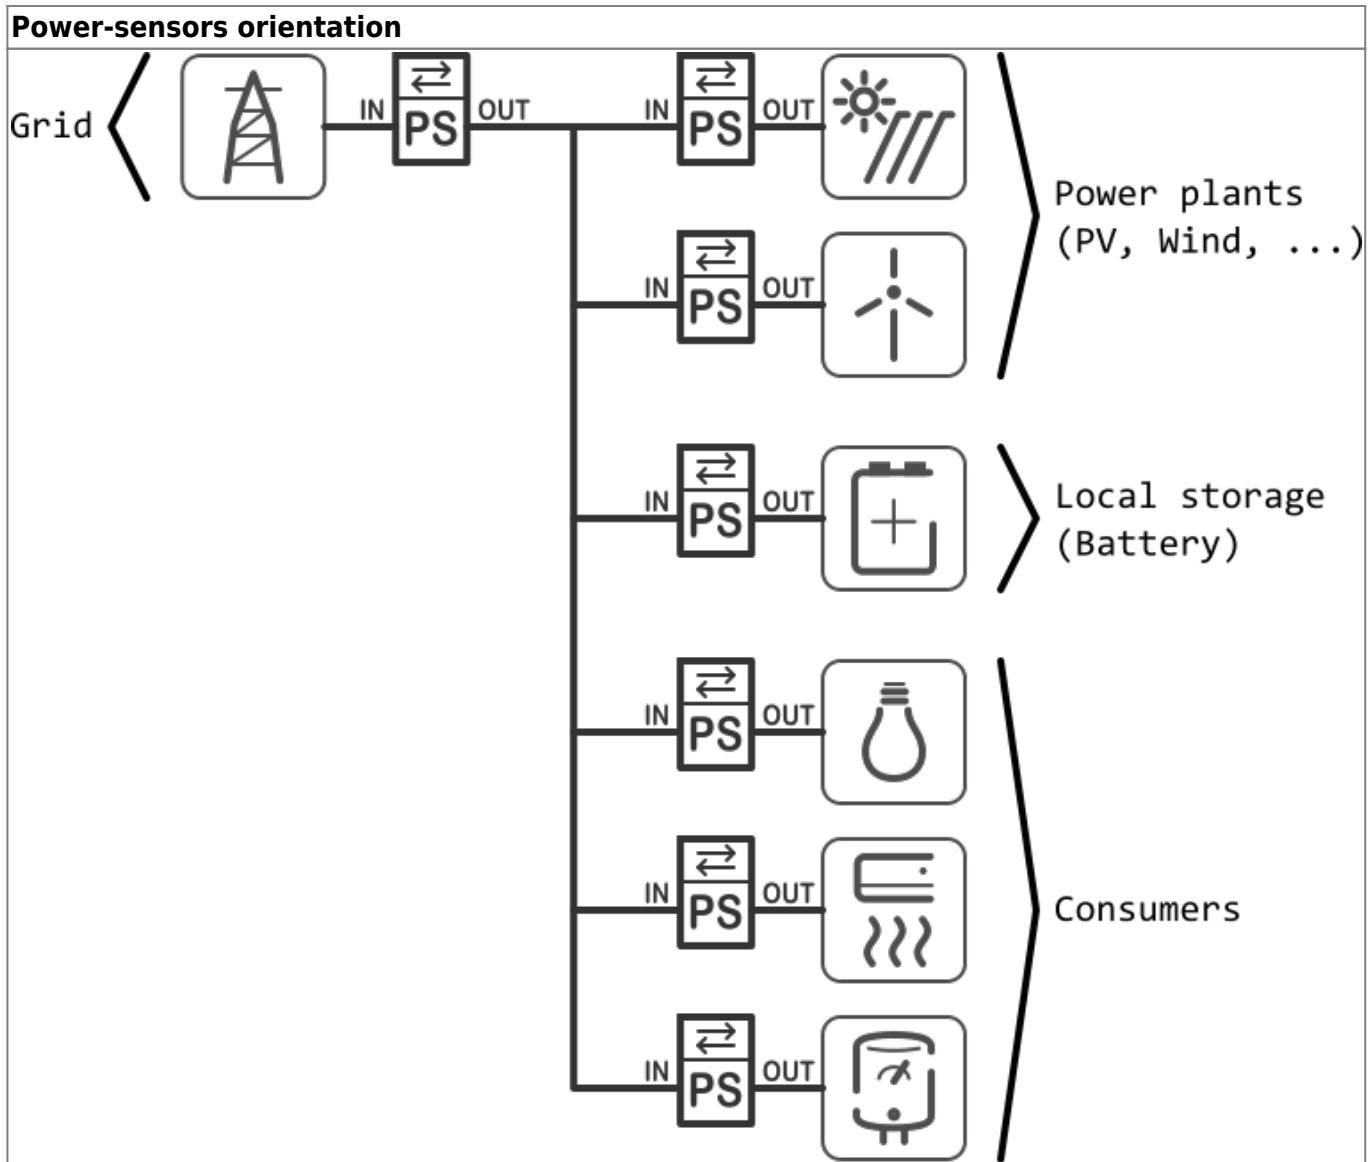

### PM-3-I-D

**PM-1-E-D**

### PM-1-E-D-CT

From:  
<https://wiki.hiq-home.com/> -

Permanent link:  
[https://wiki.hiq-home.com/doku.php?id=en:hems:methods\\_resources:wiring&rev=1540900099](https://wiki.hiq-home.com/doku.php?id=en:hems:methods_resources:wiring&rev=1540900099)