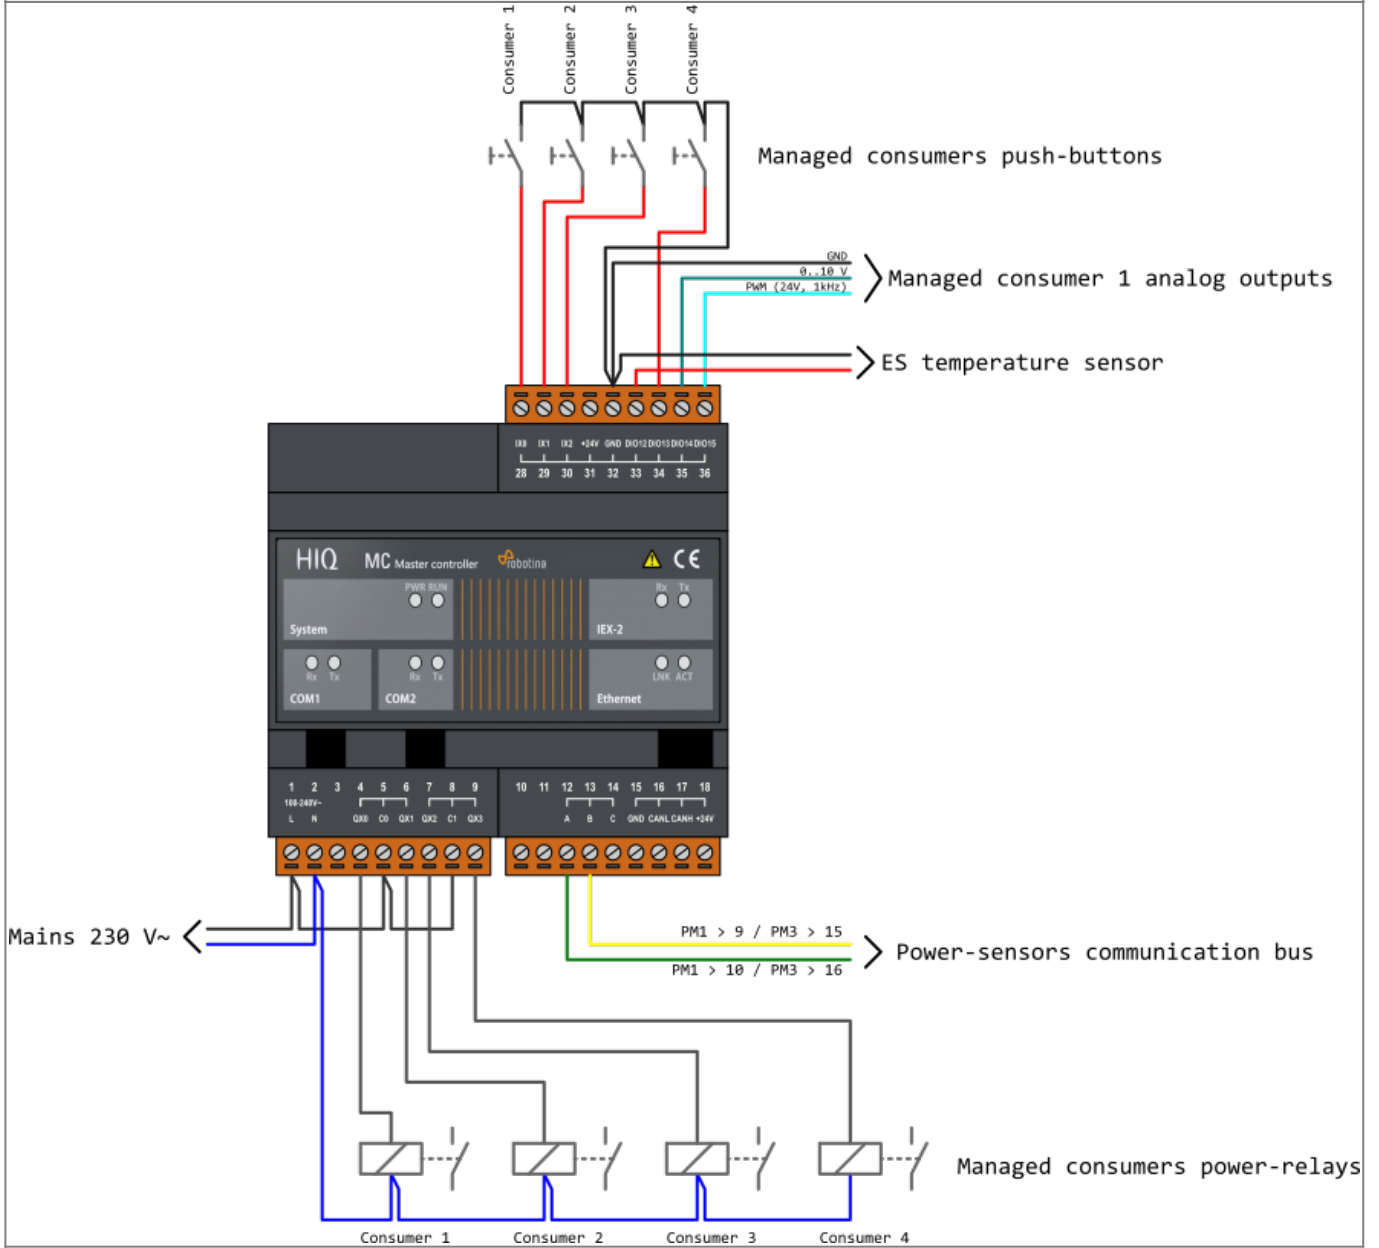

HEMS G2 wiring

MC-230

PM3-I-D

PM1-E-D

PM1-E-D-CT

From:
<http://wiki.hiq-home.com/> -

Permanent link:
http://wiki.hiq-home.com/doku.php?id=en:hems:methods_resources:wiring&rev=1593005385

Last update: **2020/06/24 13:29**