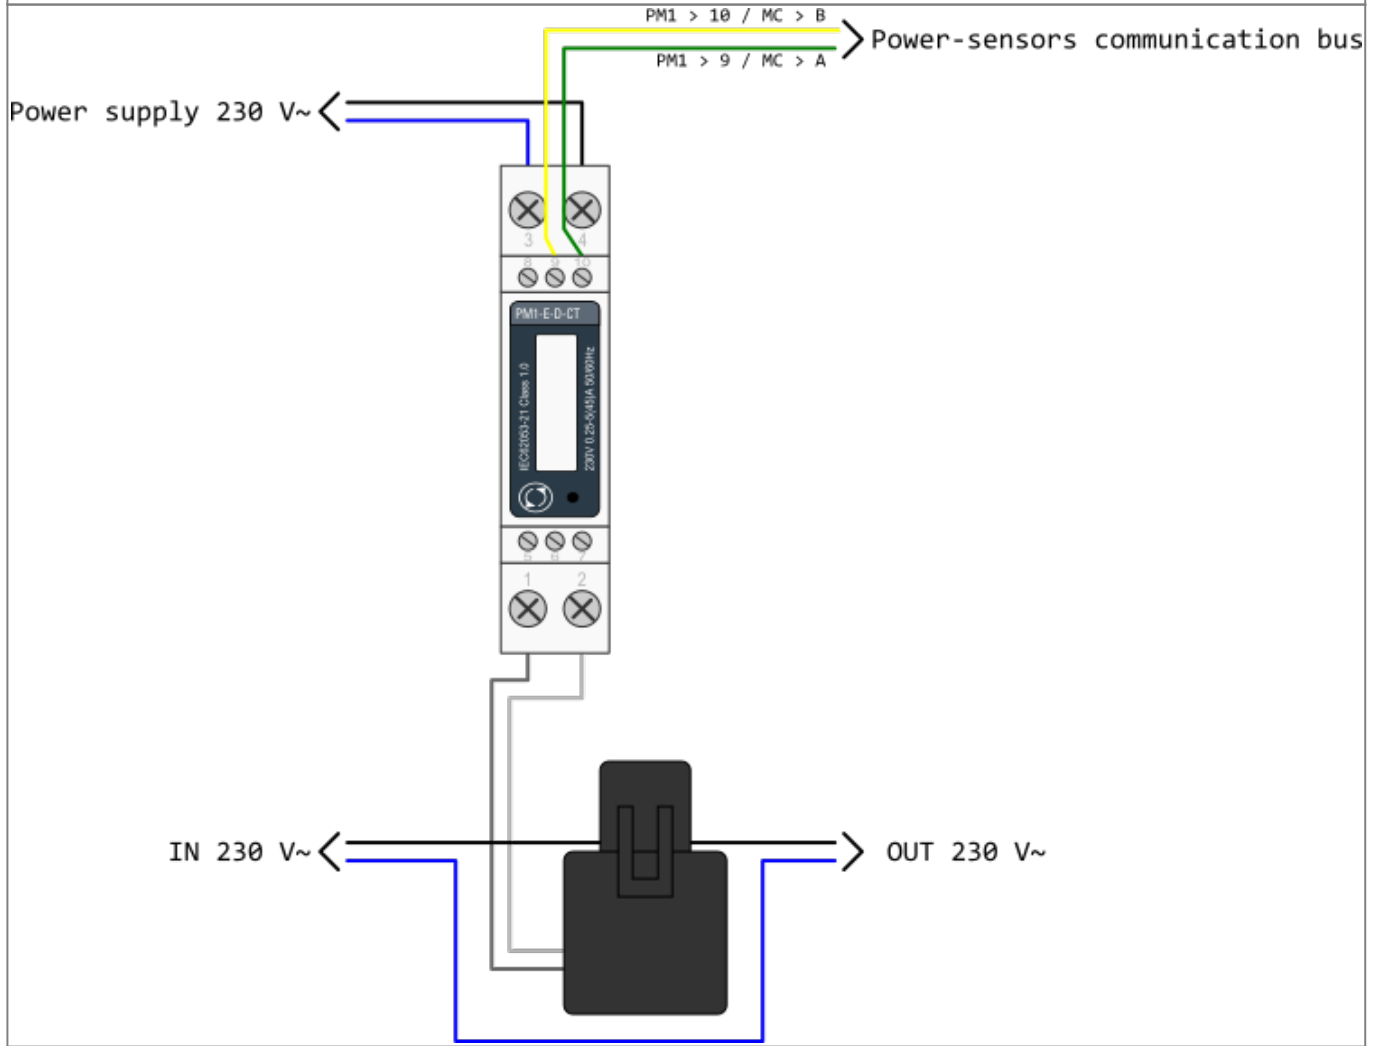

HEMS G2 wiring

MC-230

PM3-I-D

PM1-E-D

PM1-E-D-CT

From:
<http://wiki.hiq-home.com/> -

Permanent link:
http://wiki.hiq-home.com/doku.php?id=en:hems:methods_resources:wiring&rev=1593005385

Last update: **2020/06/24 13:29**