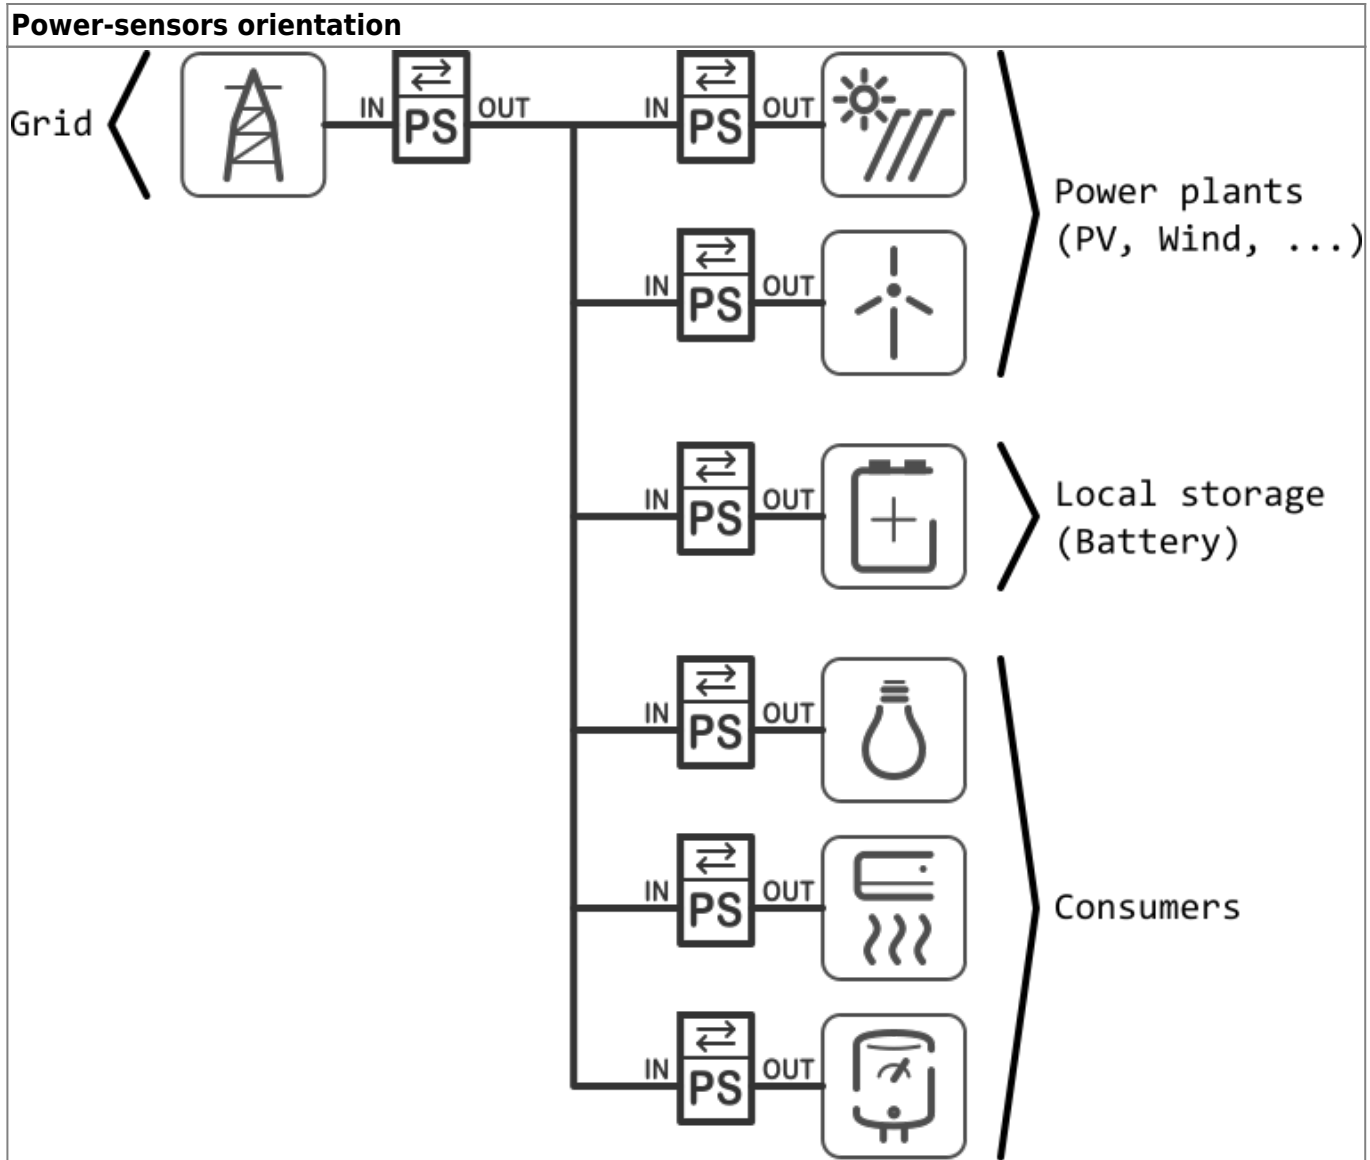

HEMS G2 wiring

PM3-I-D

PM1-E-D

PM1-E-D-CT

From:
<https://wiki.hiq-home.com/> -

Permanent link:
https://wiki.hiq-home.com/doku.php?id=en:hems:methods_resources:wiring&rev=1593005385

Last update: 2020/06/24 13:29