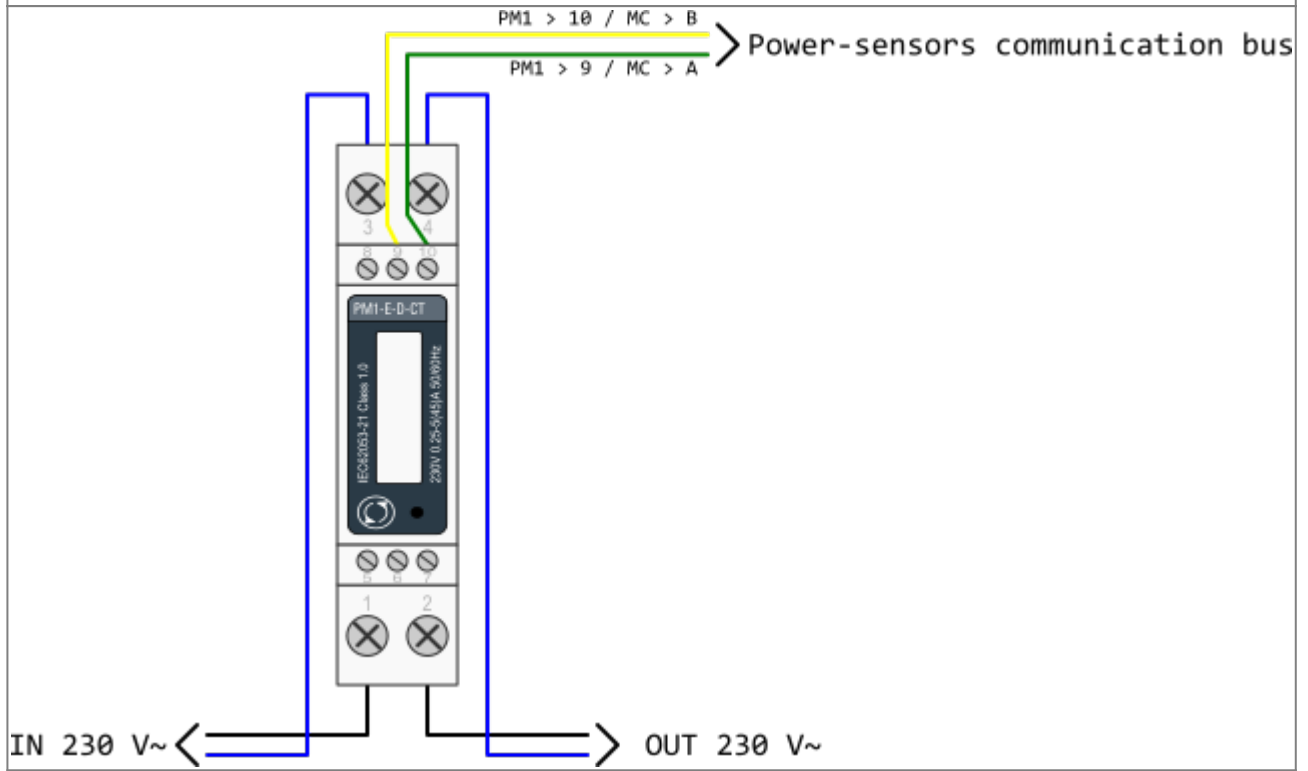

HEMS G2 wiring

PM3-I-D

PM1-E-D

PM1-E-D-CT

From:
<https://wiki.hiq-home.com/> -

Permanent link:
https://wiki.hiq-home.com/doku.php?id=en:hems:methods_resources:wiring&rev=1593005385

Last update: 2020/06/24 13:29