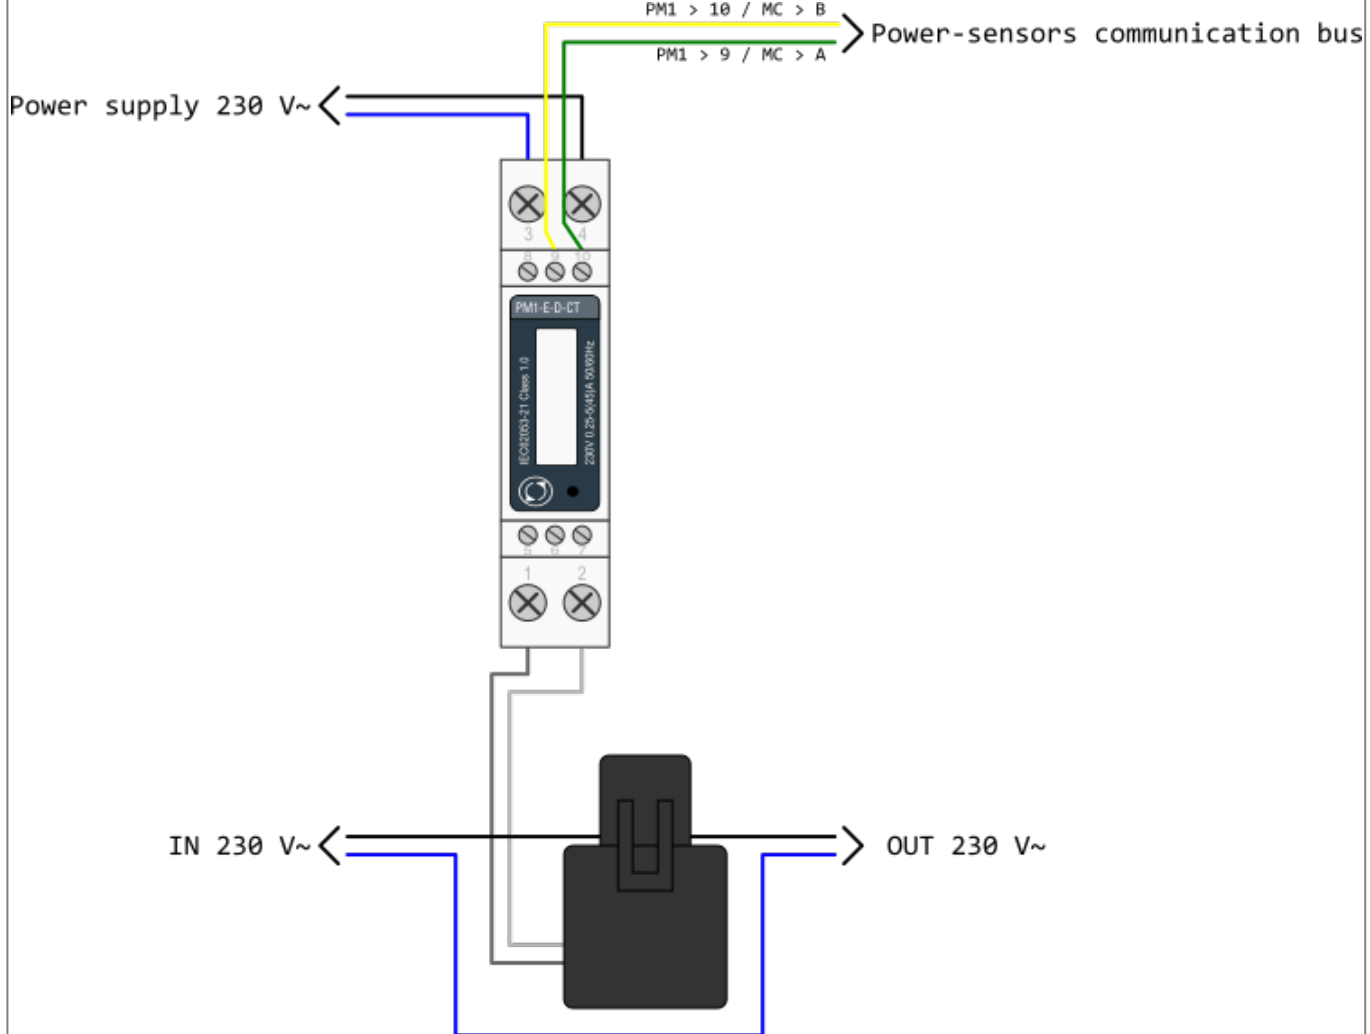

HEMS G2 wiring

PM3-I-D

PM1-E-D

PM1-E-D-CT

From:
<https://wiki.hiq-home.com/> -

Permanent link:
https://wiki.hiq-home.com/doku.php?id=en:hems:methods_resources:wiring&rev=1593005385

Last update: 2020/06/24 13:29