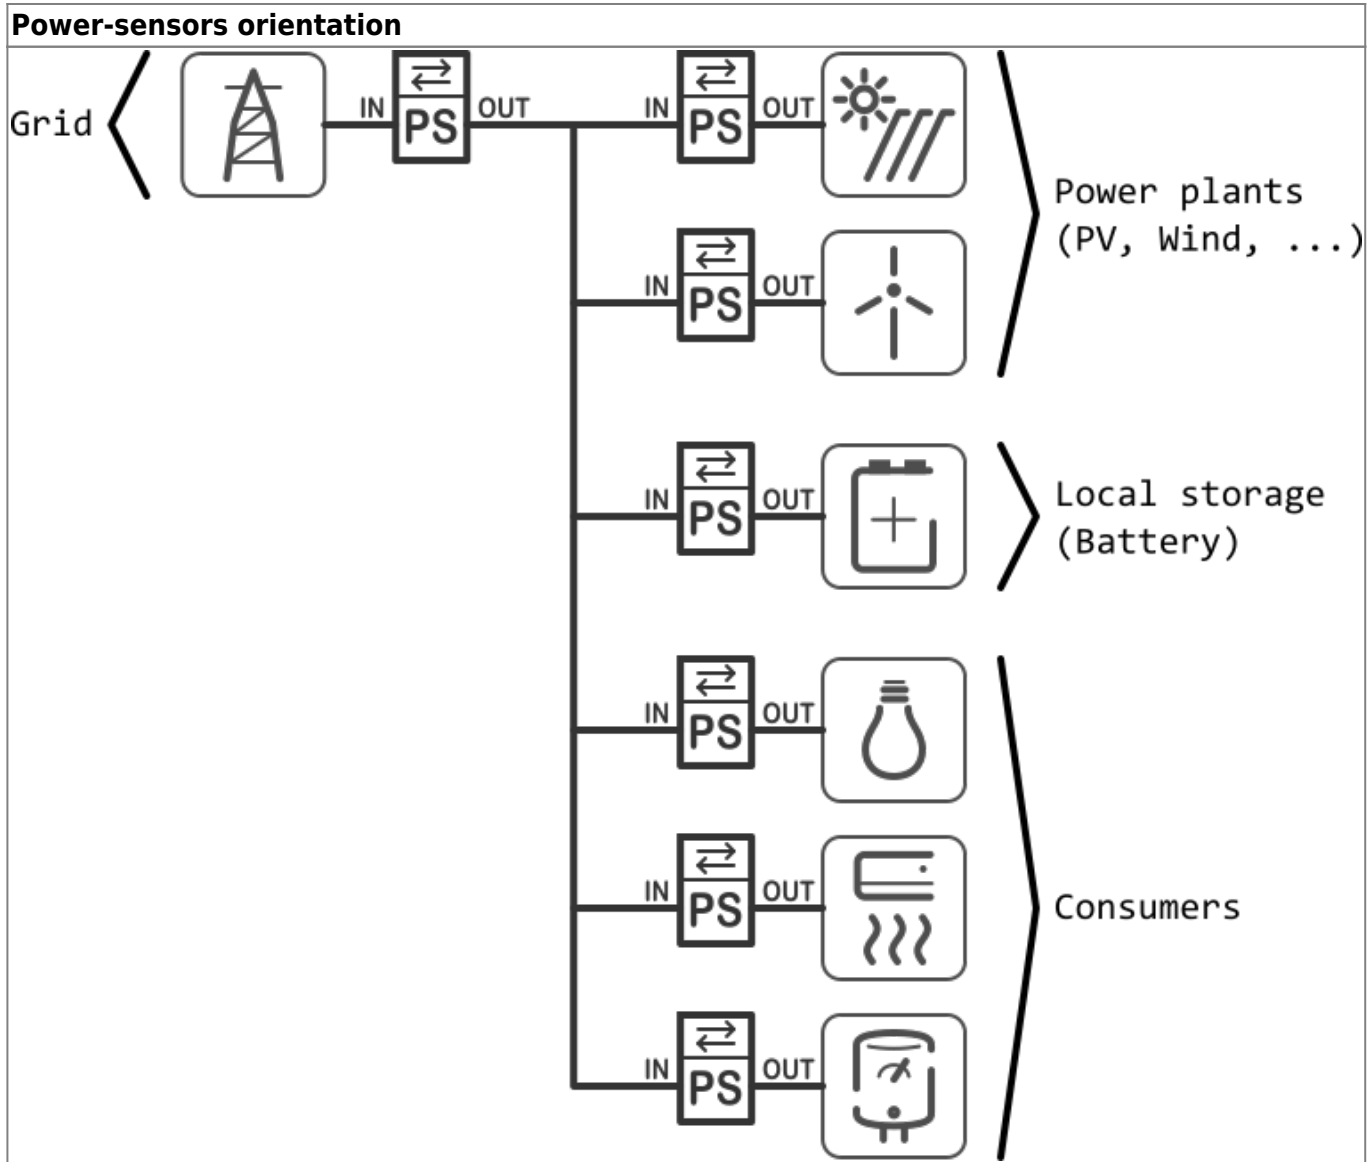

HEMS G2 wiring

MC-230

PM3-I-D

PM1-E-D

PM1-E-D-CT

From:
<http://wiki.hiq-home.com/> -

Permanent link:
http://wiki.hiq-home.com/doku.php?id=en:hems:methods_resources:wiring&rev=1593005385

Last update: **2020/06/24 13:29**