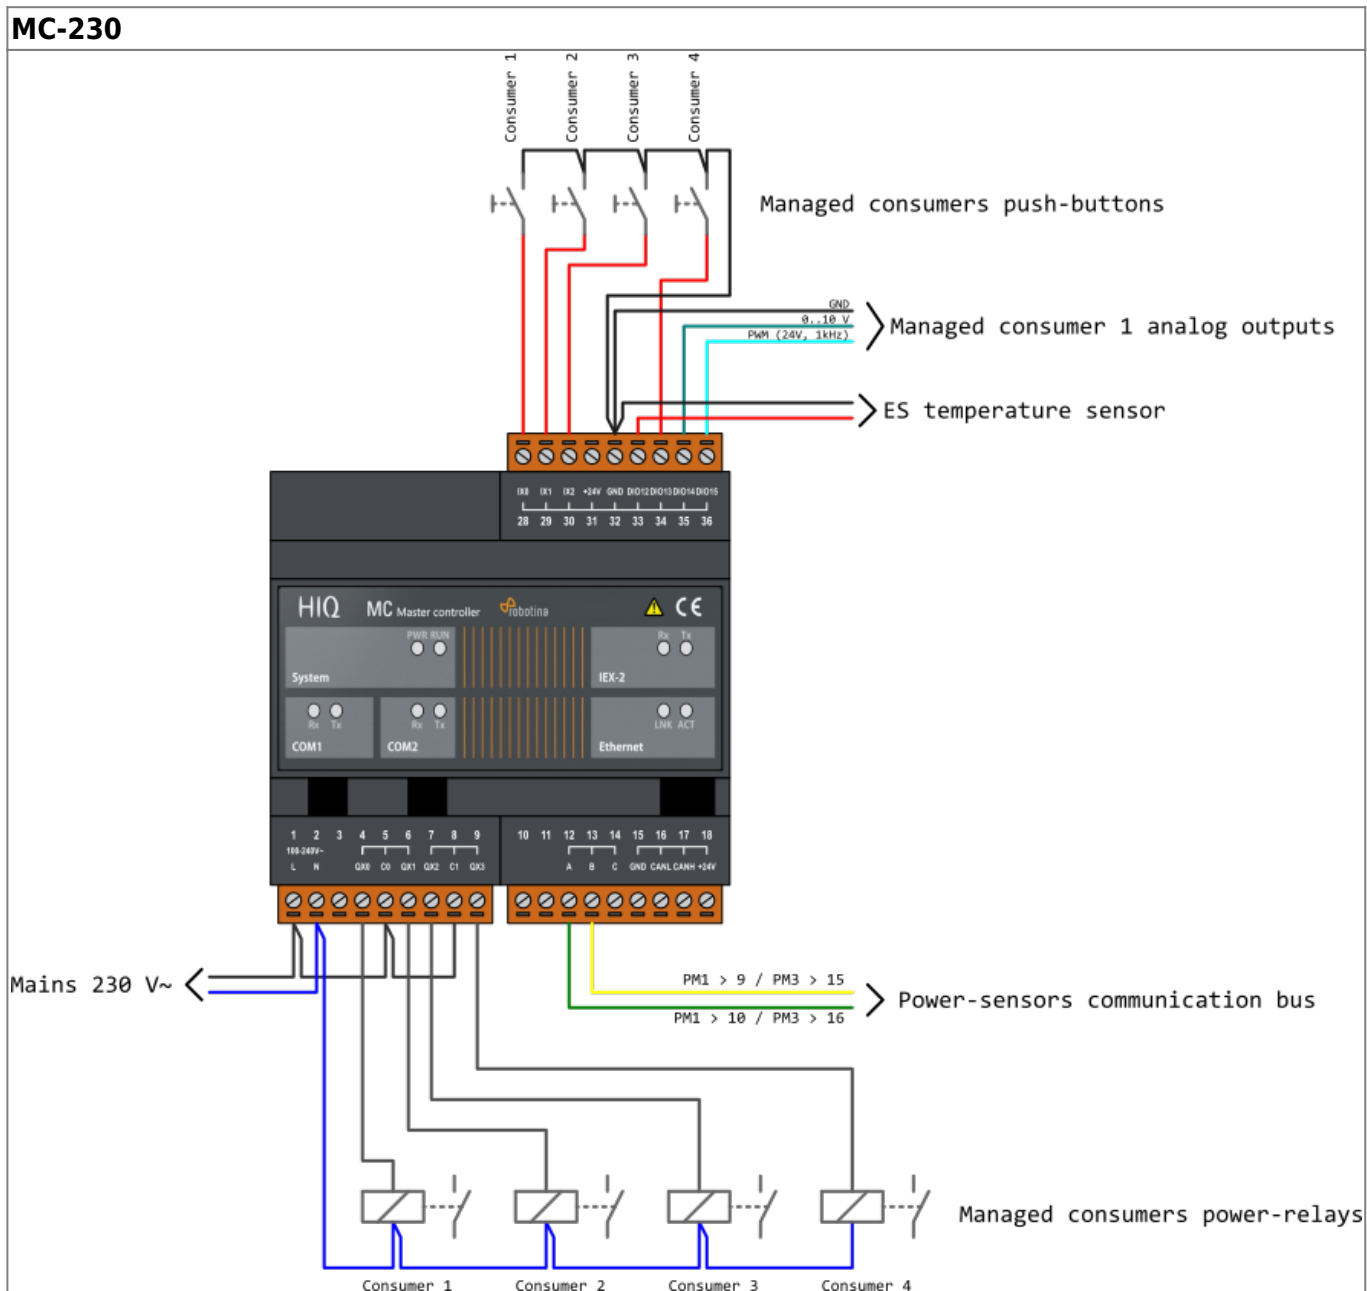

HEMS G2 wiring

PM3-I-D

PM1-E-D

PM1-E-D-CT

From:
<https://wiki.hiq-home.com/> -

Permanent link:
https://wiki.hiq-home.com/doku.php?id=en:hems:methods_resources:wiring&rev=1593005385

Last update: 2020/06/24 13:29