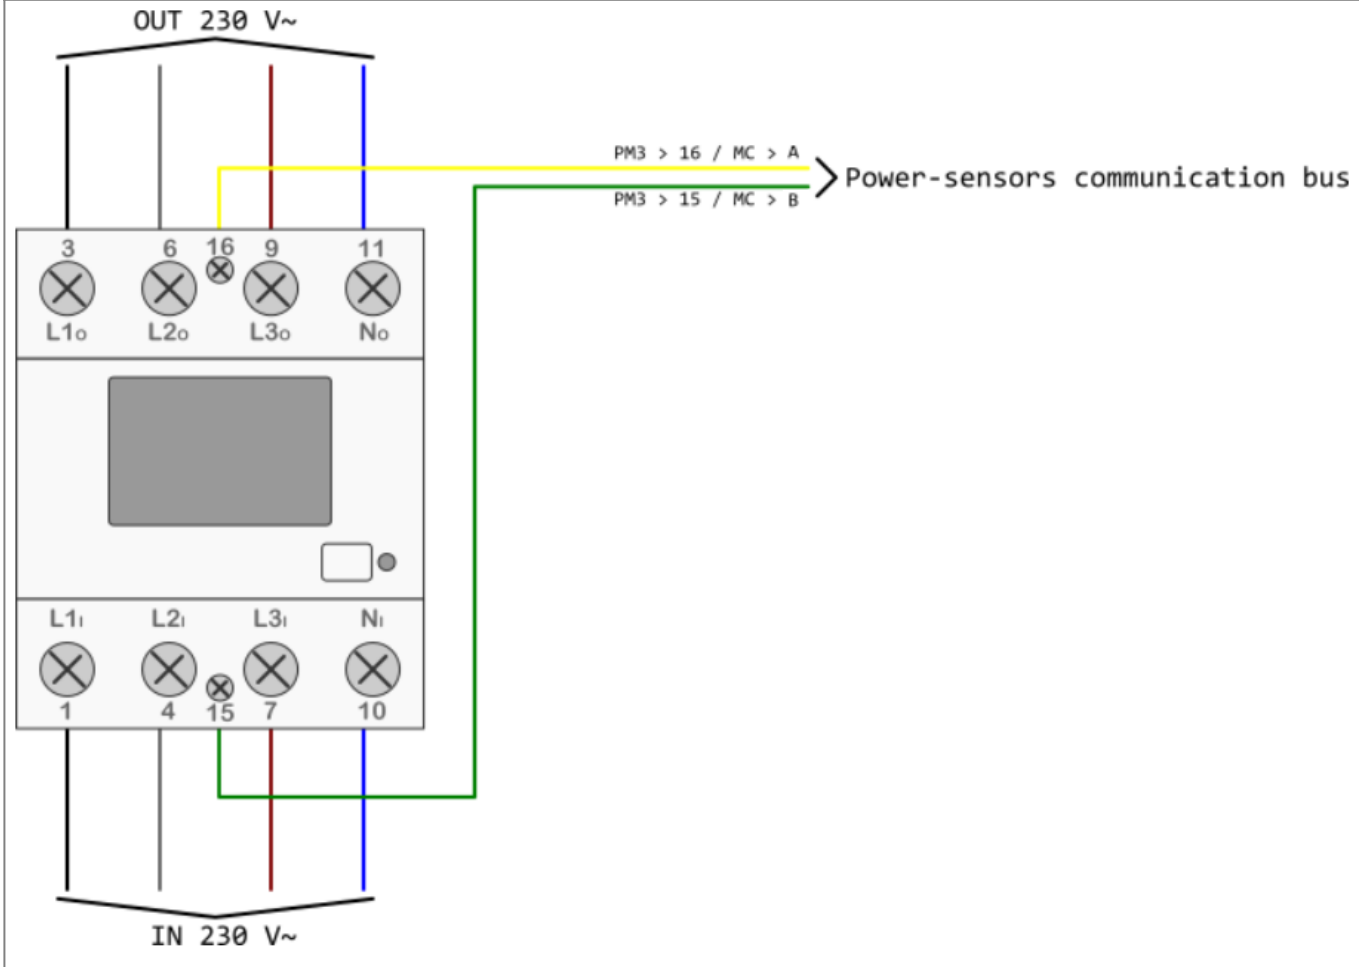

HEMS G2 wiring

MC-230

PM3-I-D

PM1-E-D

PM1-E-D-CT

From:
<http://wiki.hiq-home.com/> -

Permanent link:
http://wiki.hiq-home.com/doku.php?id=en:hems:methods_resources:wiring&rev=1593005385

Last update: **2020/06/24 13:29**