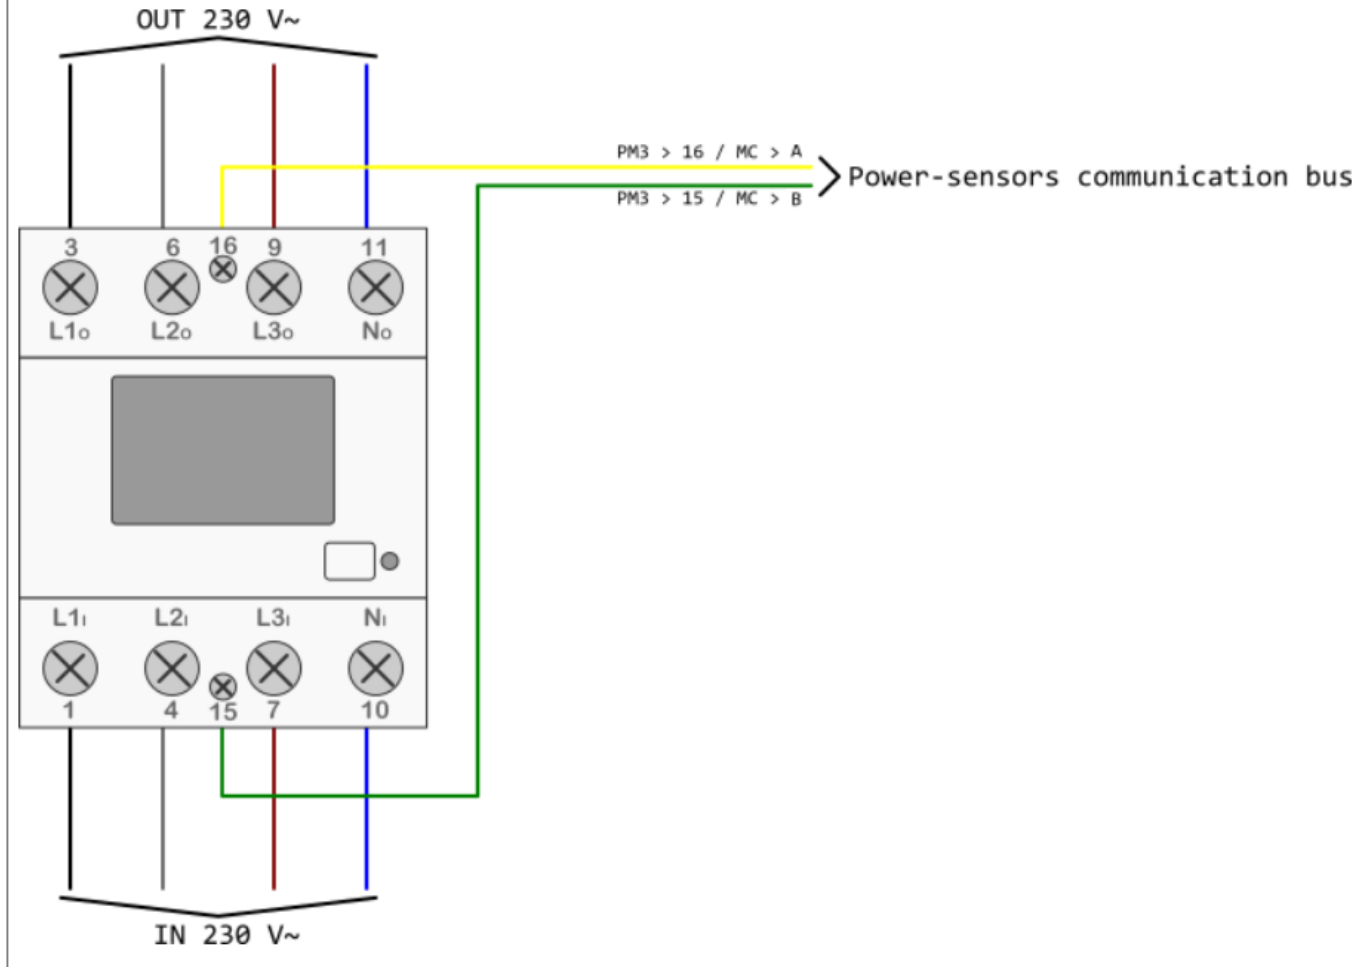

HEMS G2 wiring

PM3-I-D

PM1-E-D

PM1-E-D-CT

From:
<https://wiki.hiq-home.com/> -

Permanent link:
https://wiki.hiq-home.com/doku.php?id=en:hems:methods_resources:wiring&rev=1593005385

Last update: 2020/06/24 13:29