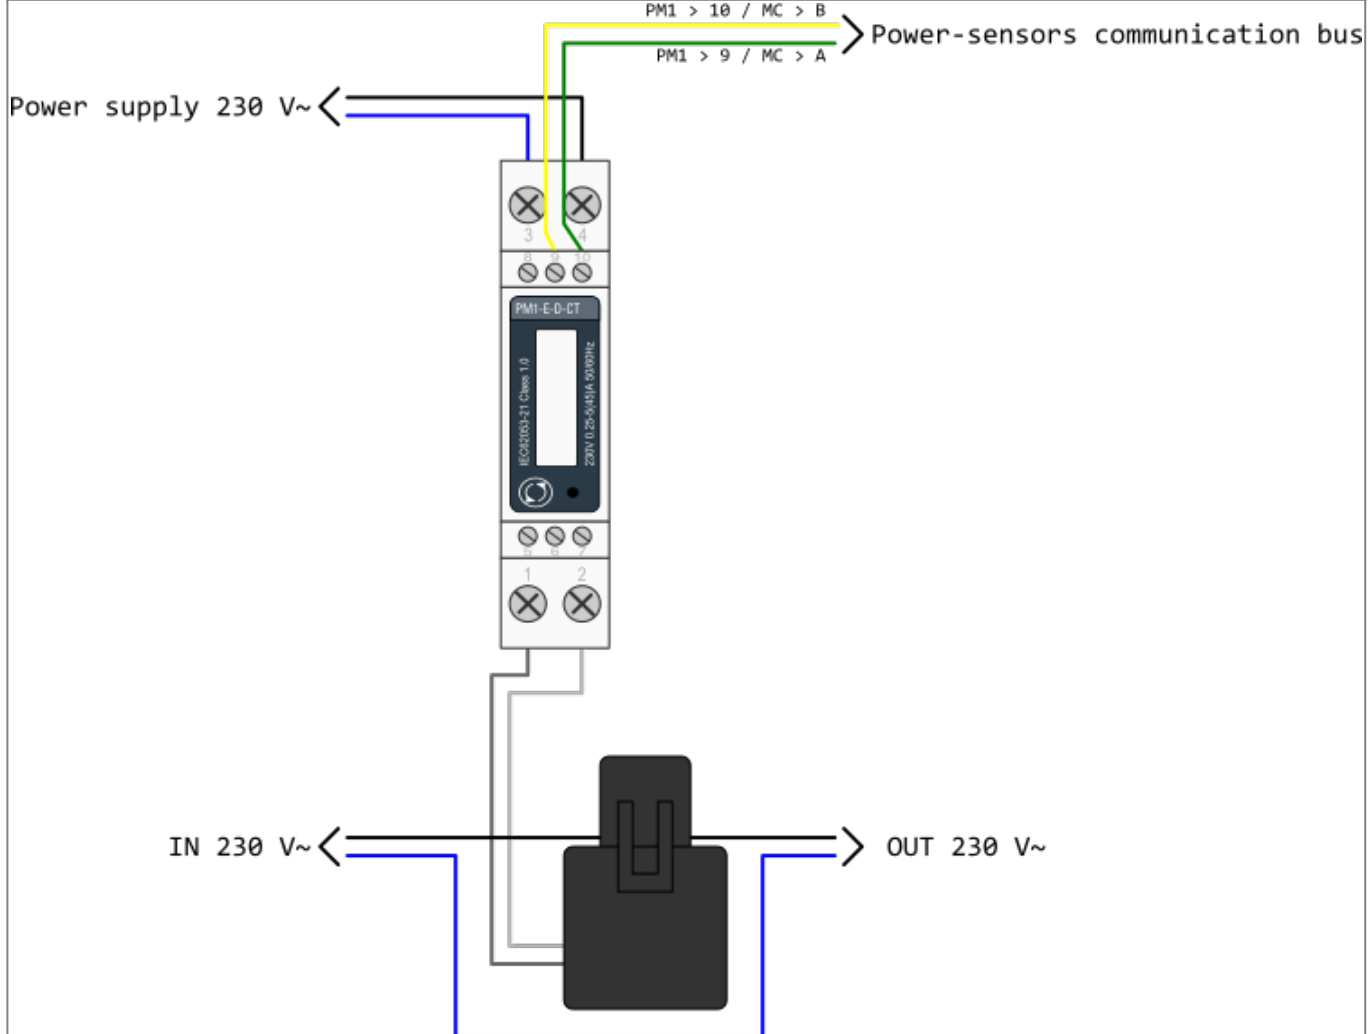

HEMS G2 wiring

PM3-I-D

PM1-E-D

PM1-E-D-CT

PM3-E-D-CT

Power-sensors orientation

From: <http://wiki.hiq-home.com/> -

Permanent link: http://wiki.hiq-home.com/doku.php?id=en:hems:methods_resources:wiring&rev=1593525946