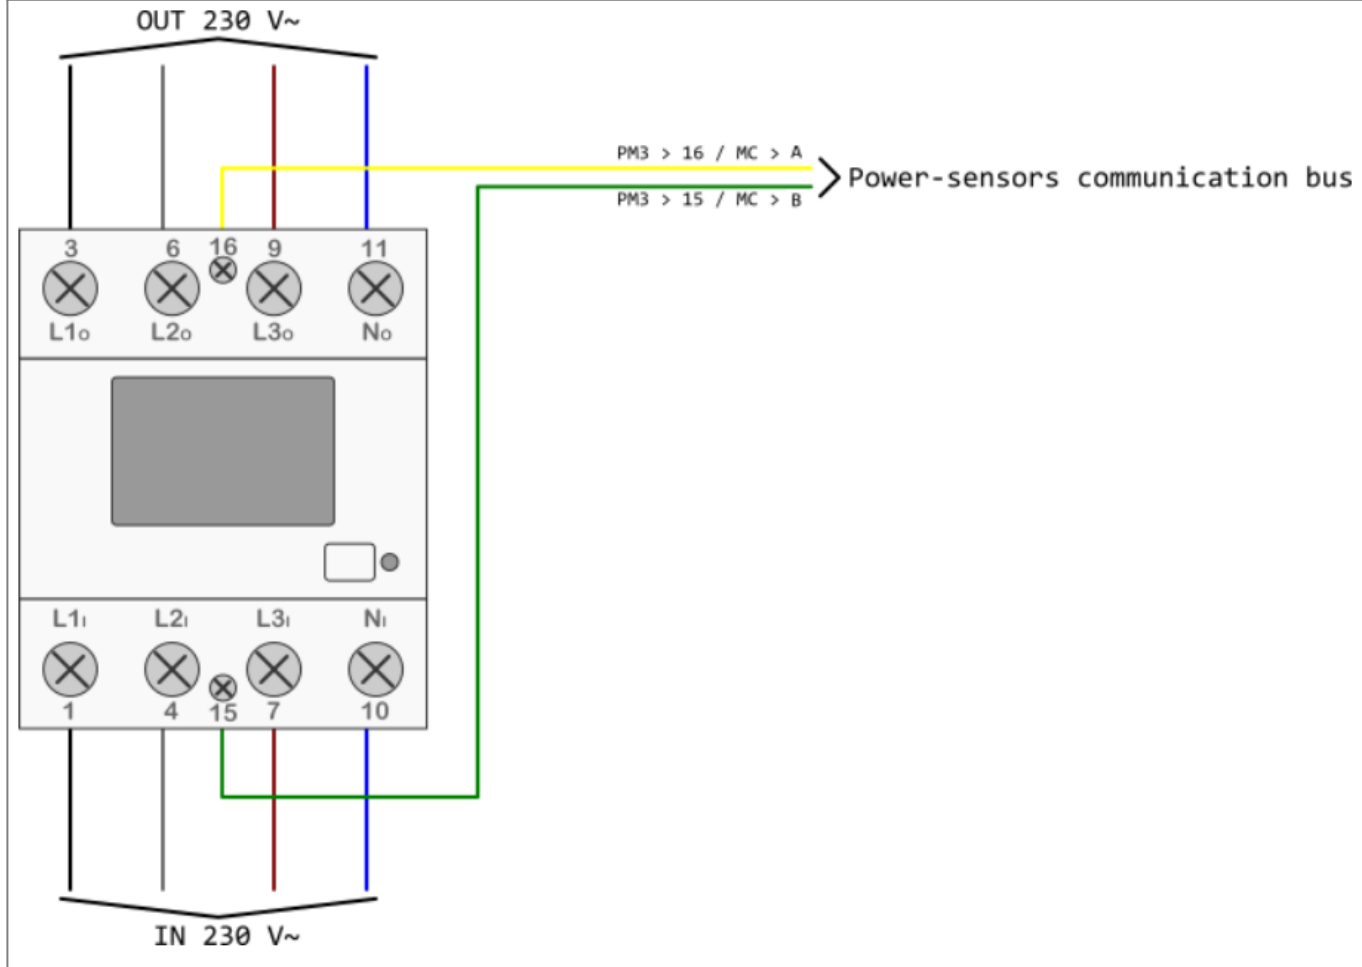

HEMS G2 wiring

PM3-I-D

PM1-E-D

PM1-E-D-CT

PM3-E-D-CT

Power-sensors orientation

From: <http://wiki.hiq-home.com/> -

Permanent link: http://wiki.hiq-home.com/doku.php?id=en:hems:methods_resources:wiring&rev=1593525946