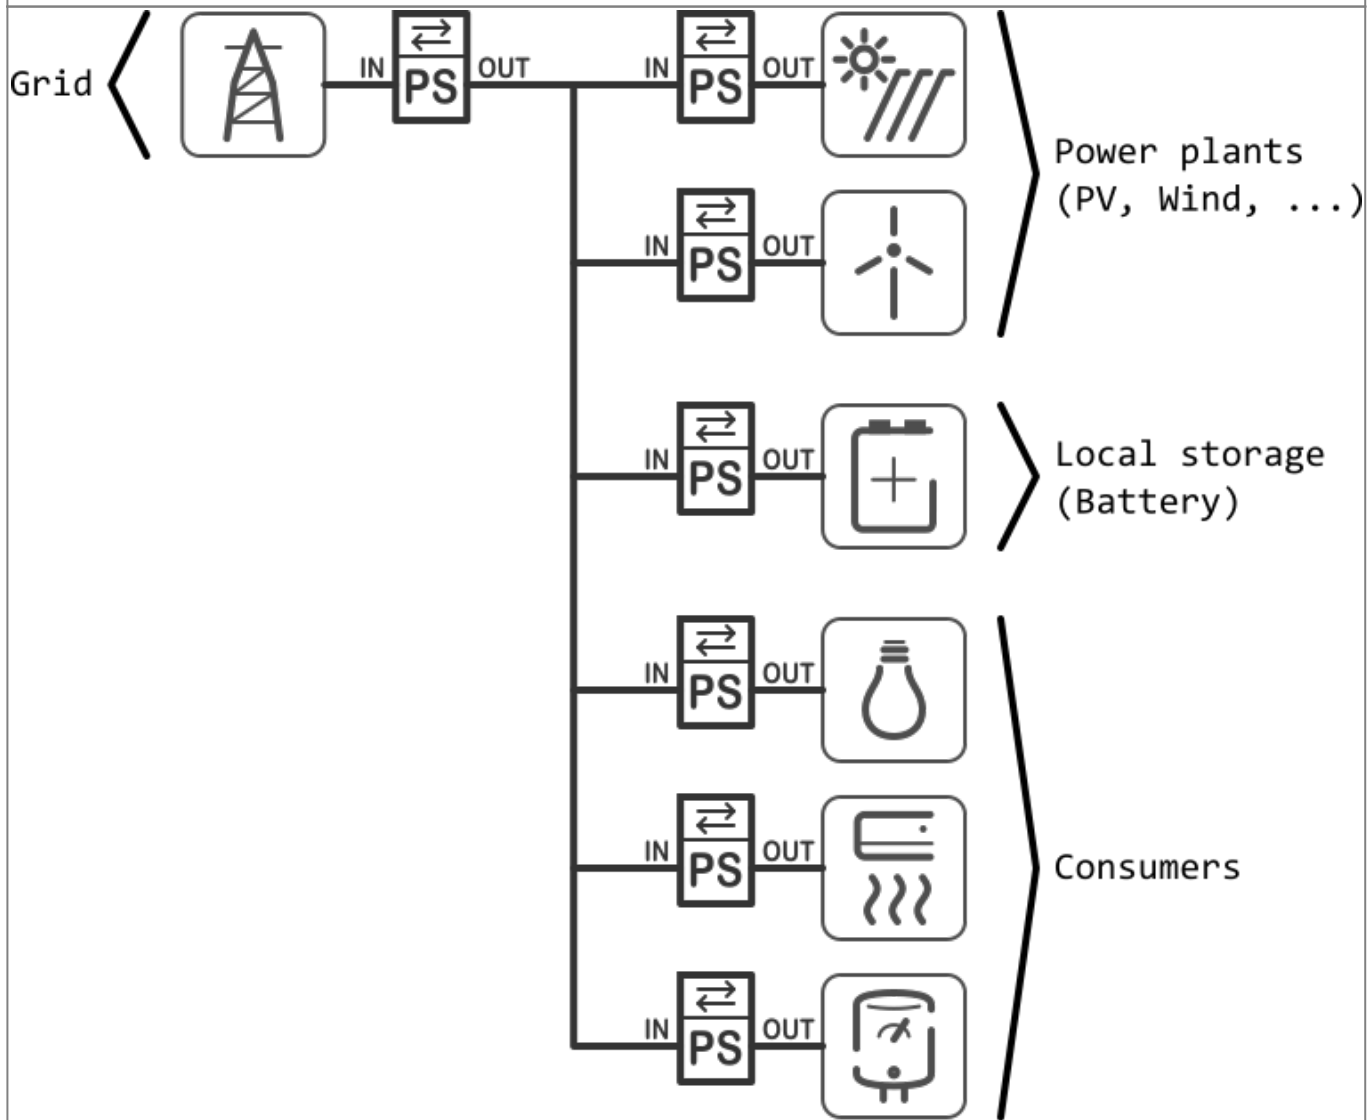

HEMS G2 wiring

PM3-I-D

PM1-E-D

PM1-E-D-CT

PM3-E-D-CT

Power-sensors orientation

From: <http://wiki.hiq-home.com/> -

Permanent link: http://wiki.hiq-home.com/doku.php?id=en:hems:methods_resources:wiring&rev=1593525946