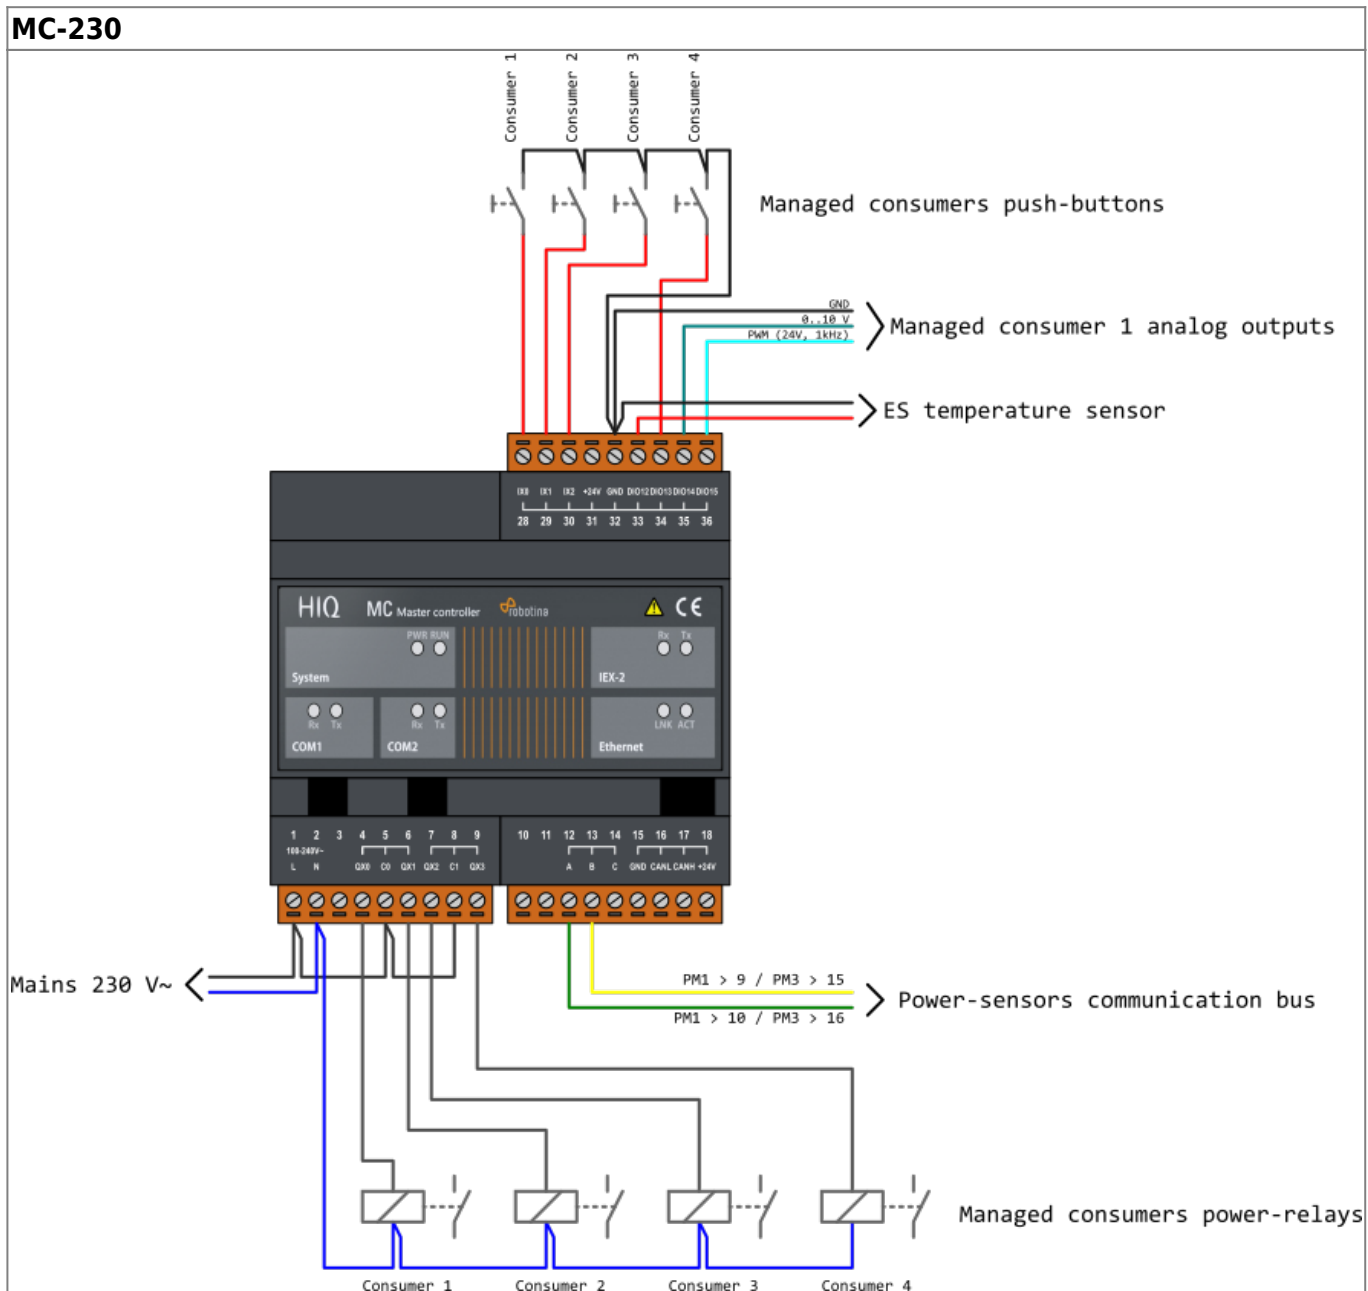

HEMS G2 wiring

PM3-I-D

PM1-E-D

PM1-E-D-CT

PM3-E-D-CT

Power-sensors orientation

From: <http://wiki.hiq-home.com/> -

Permanent link: http://wiki.hiq-home.com/doku.php?id=en:hems:methods_resources:wiring&rev=1593525946