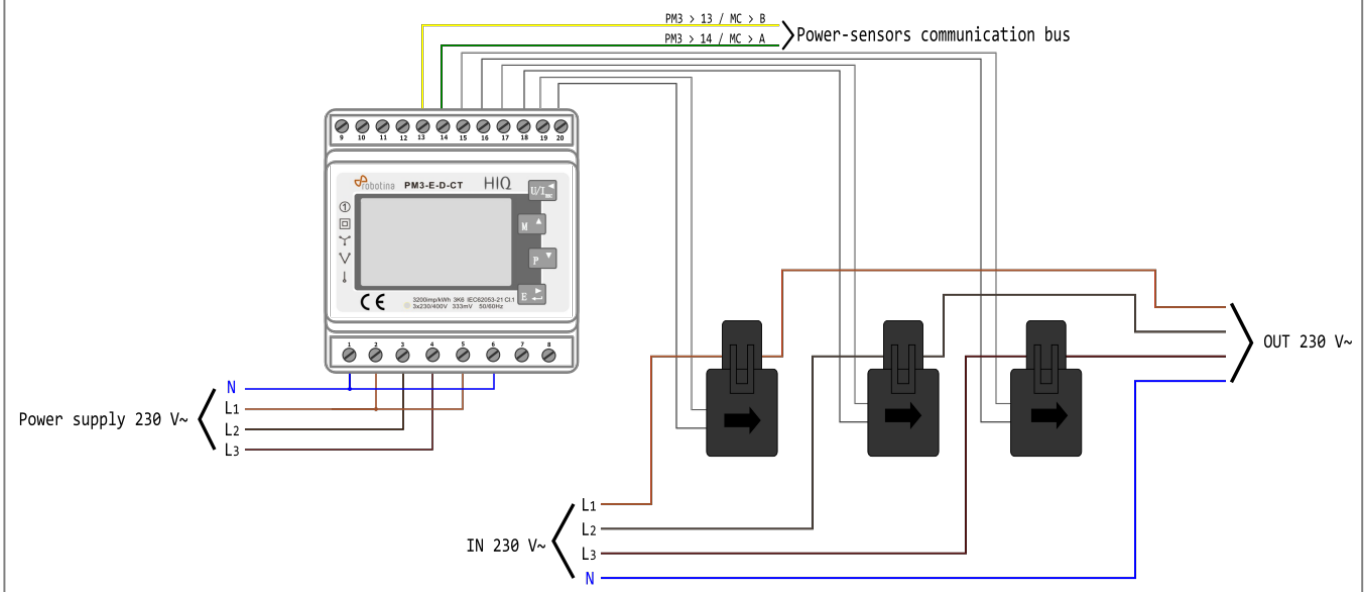

HEMS G2 wiring

PM3-I-D

PM1-E-D

PM1-E-D-CT

PM3-E-D-CT

Power-sensors orientation

From: <http://wiki.hiq-home.com/> -

Permanent link: http://wiki.hiq-home.com/doku.php?id=en:hems:methods_resources:wiring&rev=1593525946