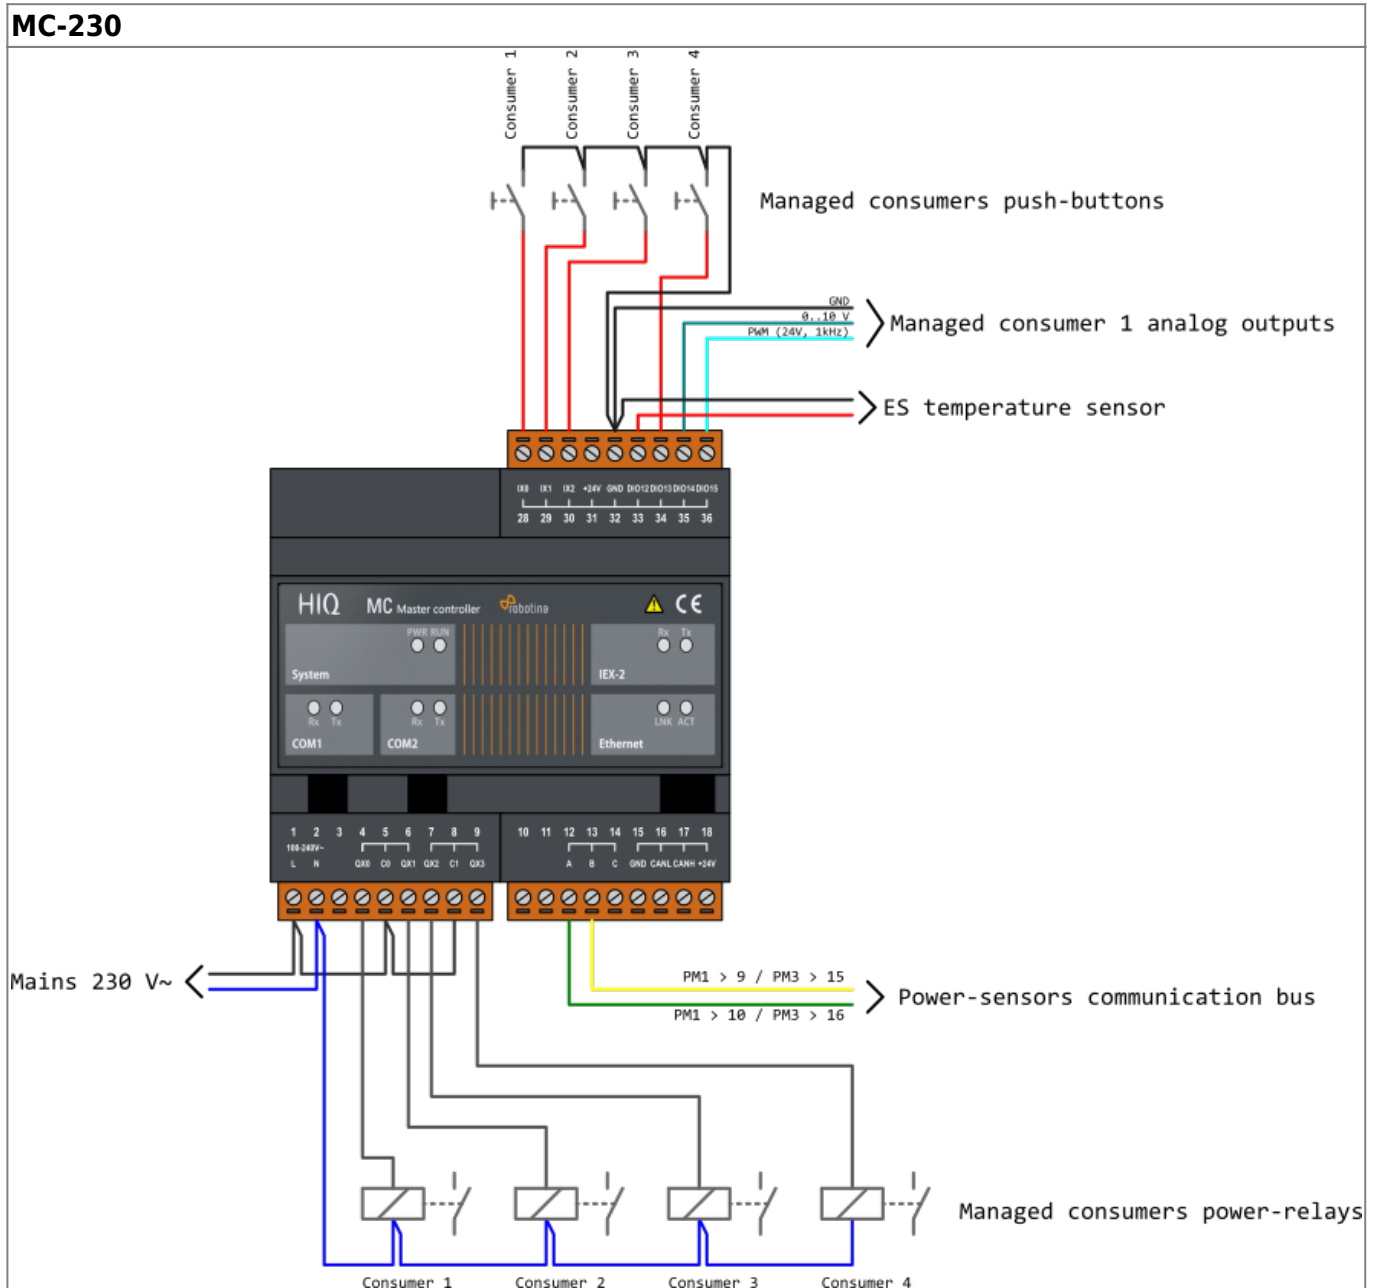

HEMS G2 wiring

PM3-I-D

PM1-E-D

PM1-E-D-CT

PM3-E-D-CT

From: <http://wiki.hiq-home.com/> -

Permanent link: http://wiki.hiq-home.com/doku.php?id=en:hems:methods_resources:wiring&rev=1593526157

Last update: 2020/06/30 14:09