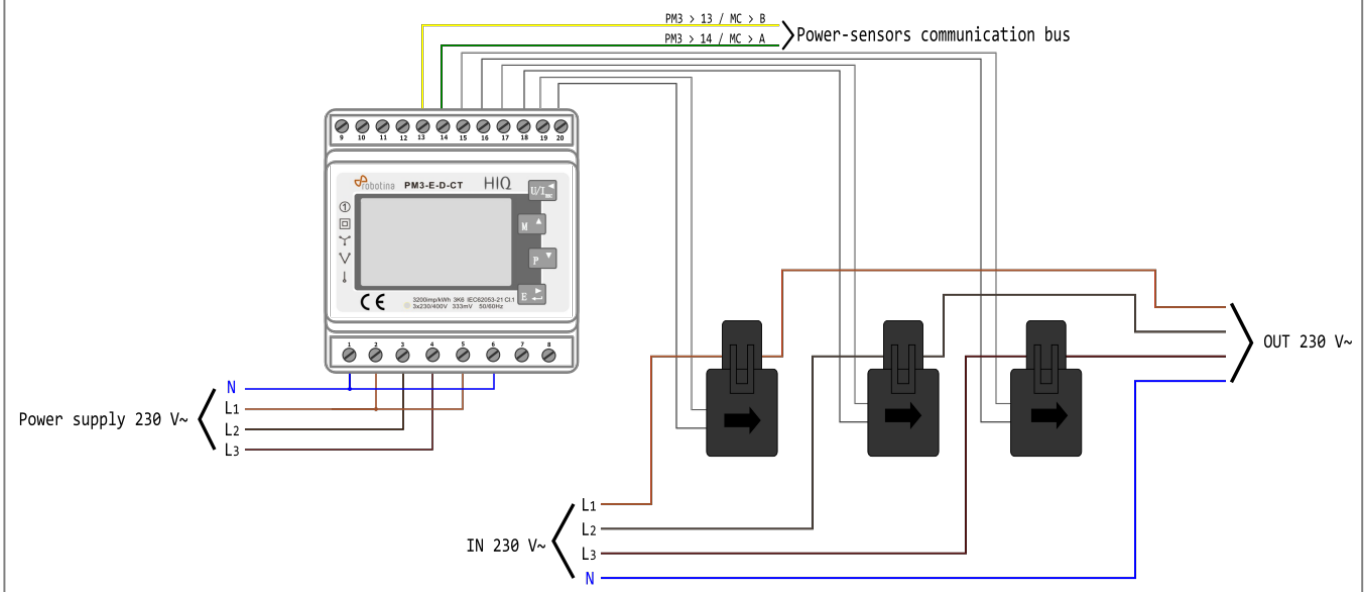

HEMS G2 wiring

PM3-I-D

PM1-E-D

PM1-E-D-CT

PM3-E-D-CT

From: <http://wiki.hiq-home.com/> -

Permanent link: http://wiki.hiq-home.com/doku.php?id=en:hems:methods_resources:wiring&rev=1593526157

Last update: 2020/06/30 14:09