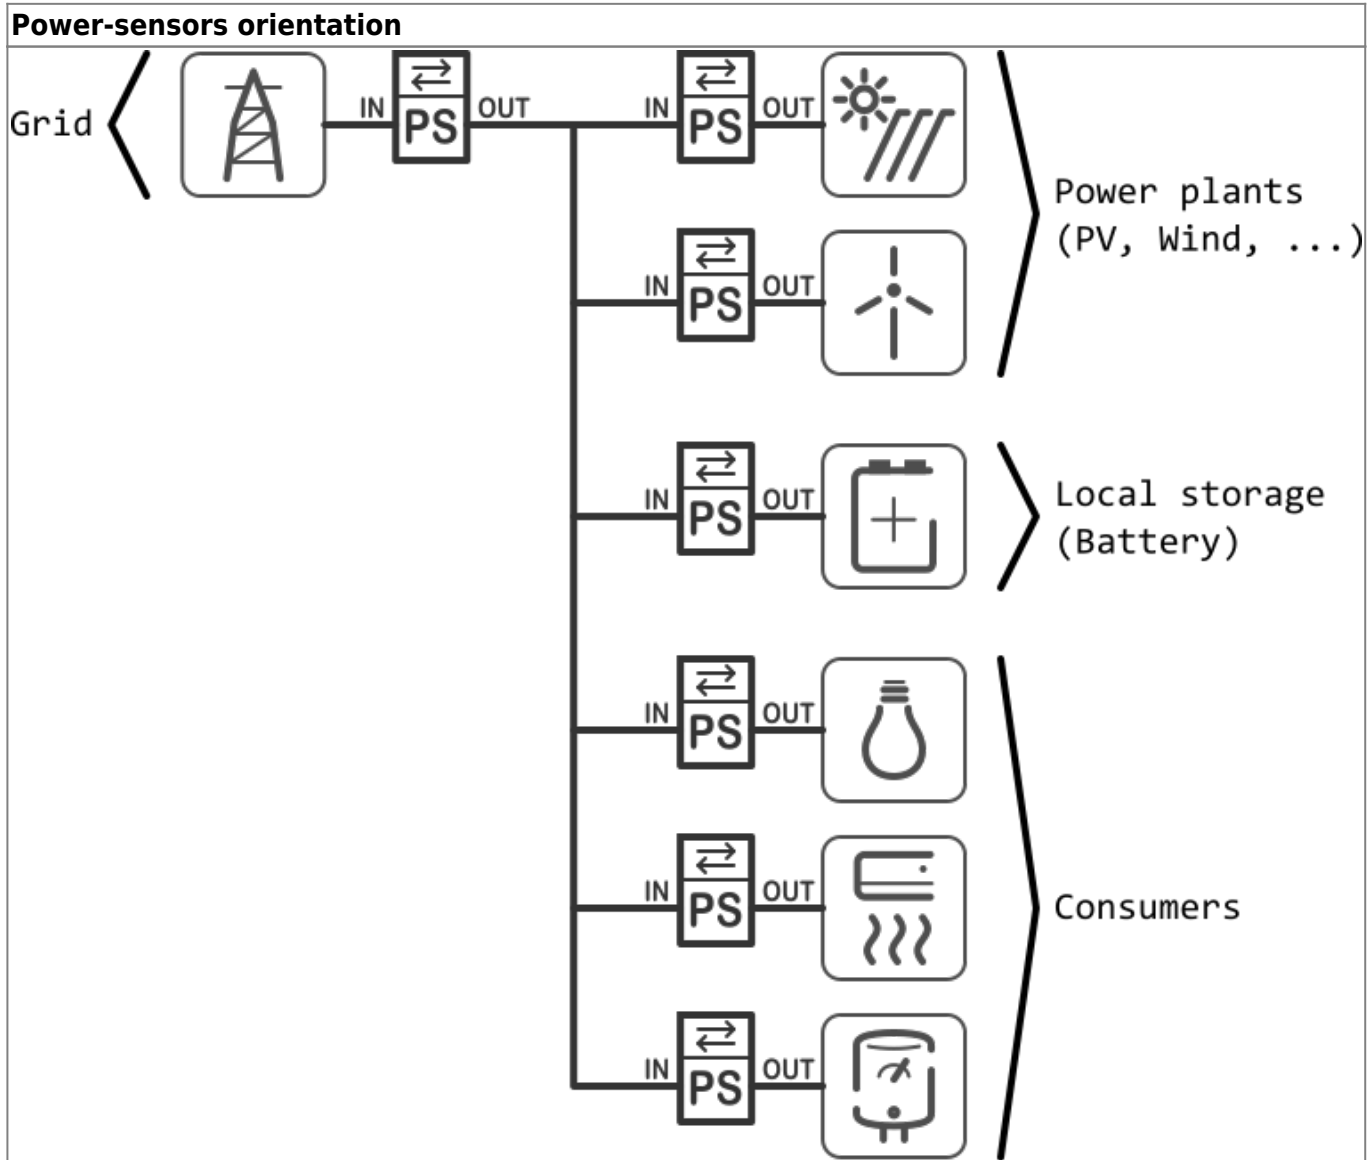

HEMS G2 wiring

PM3-I-D

PM1-E-D

PM1-E-D-CT

PM3-E-D-CT

From: <http://wiki.hiq-home.com/> -

Permanent link: http://wiki.hiq-home.com/doku.php?id=en:hems:methods_resources:wiring&rev=1593526157

Last update: 2020/06/30 14:09