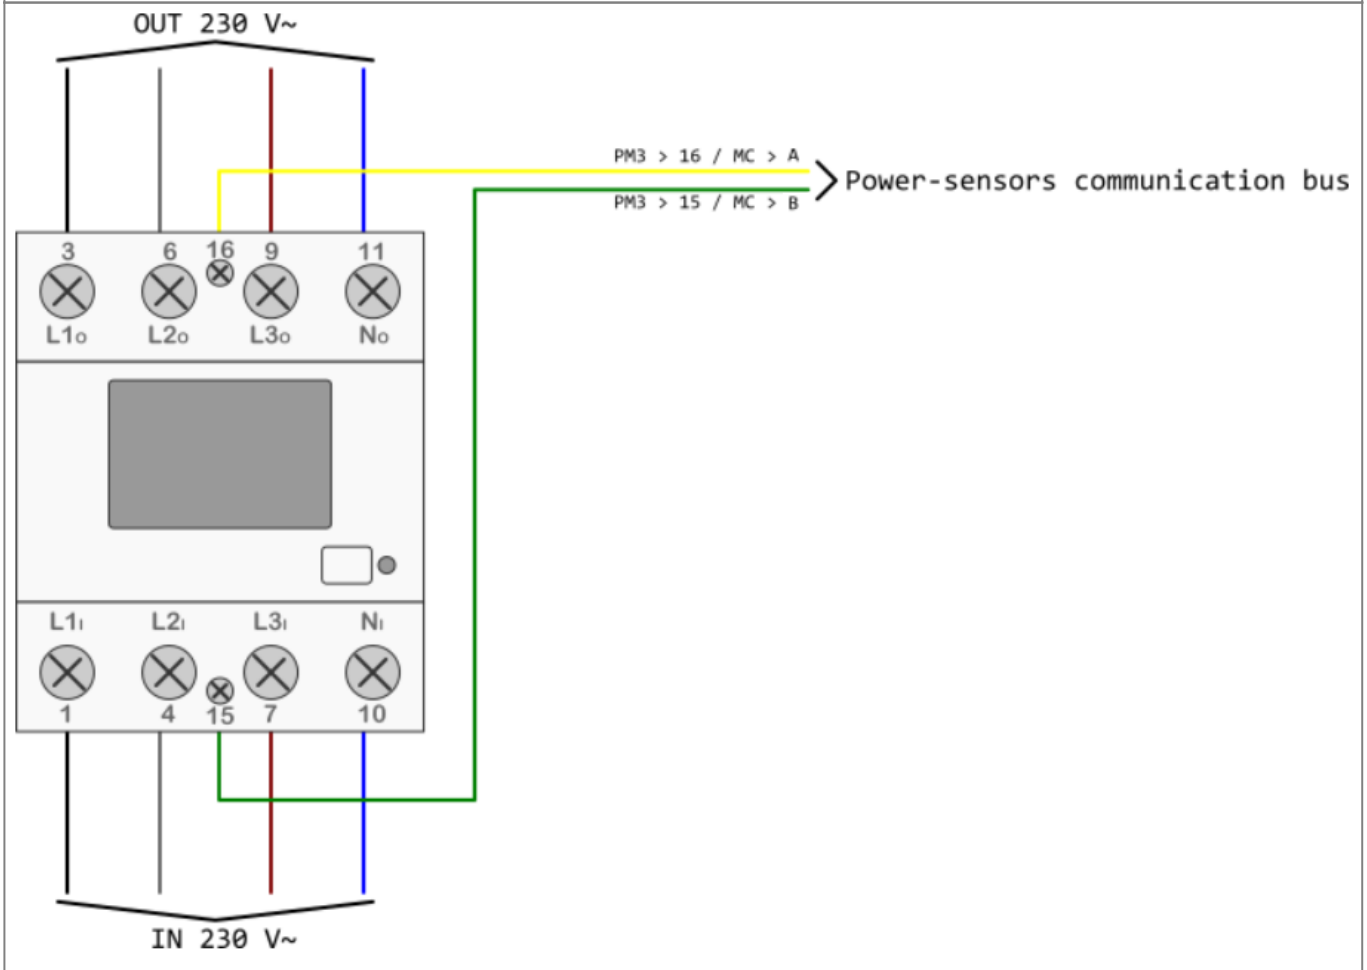

HEMS G2 wiring

PM3-I-D

PM1-E-D

PM1-E-D-CT

PM3-E-D-CT

From: <http://wiki.hiq-home.com/> -

Permanent link: http://wiki.hiq-home.com/doku.php?id=en:hems:methods_resources:wiring&rev=1593526157

Last update: 2020/06/30 14:09