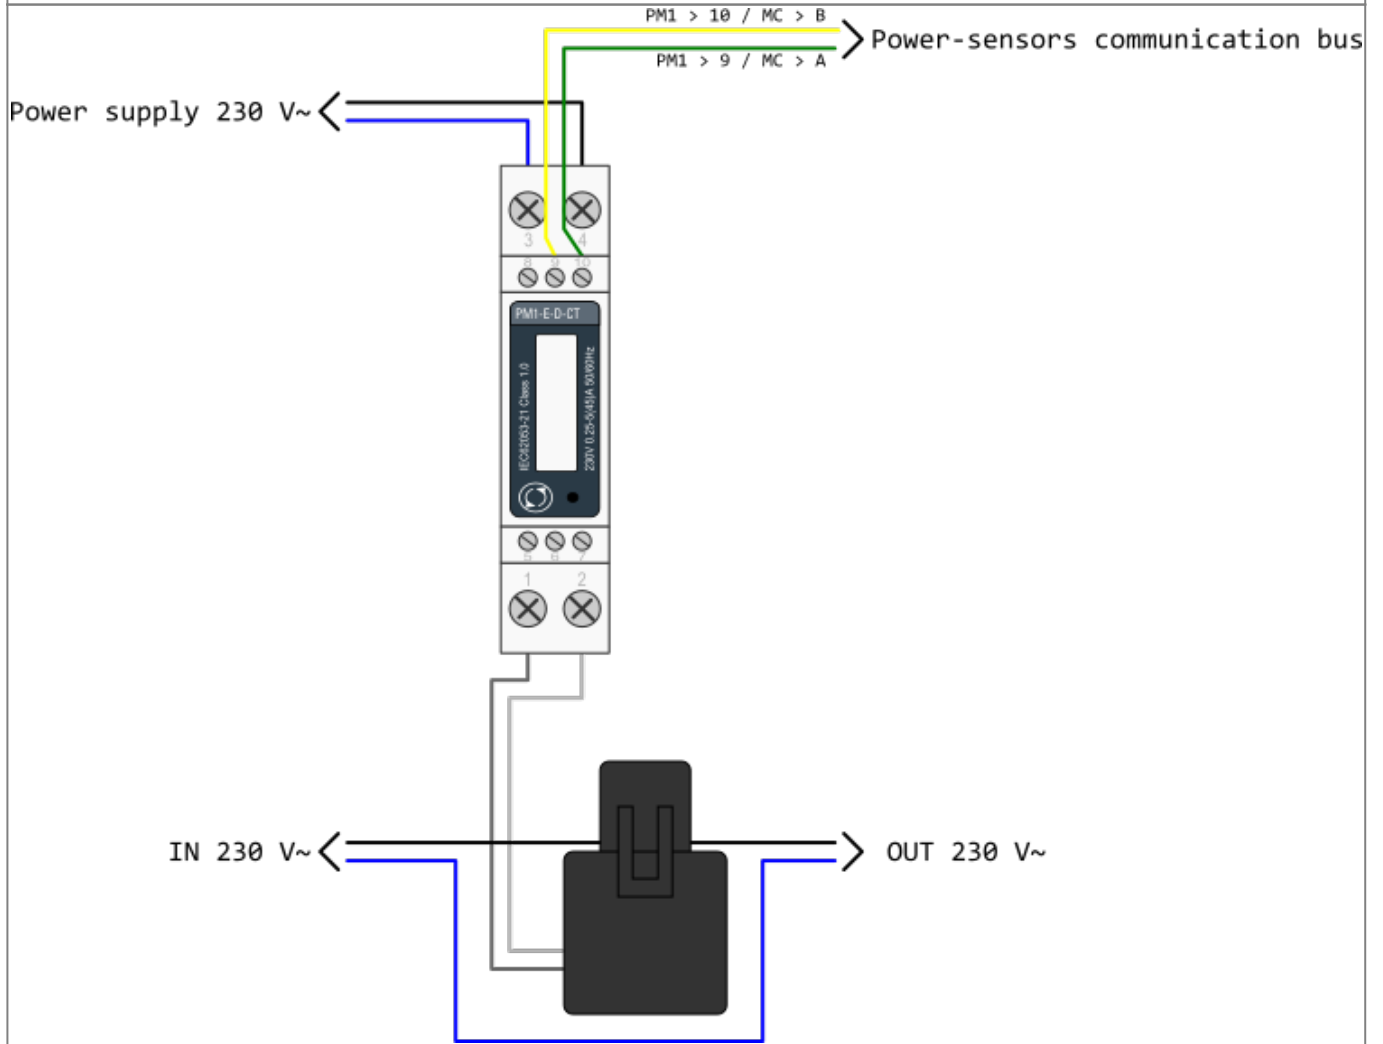

HEMS G2 wiring

PM3-I-D

PM1-E-D

PM1-E-D-CT

PM3-E-D-CT

From: <http://wiki.hiq-home.com/> -

Permanent link: http://wiki.hiq-home.com/doku.php?id=en:hems:methods_resources:wiring&rev=1593526157

Last update: 2020/06/30 14:09