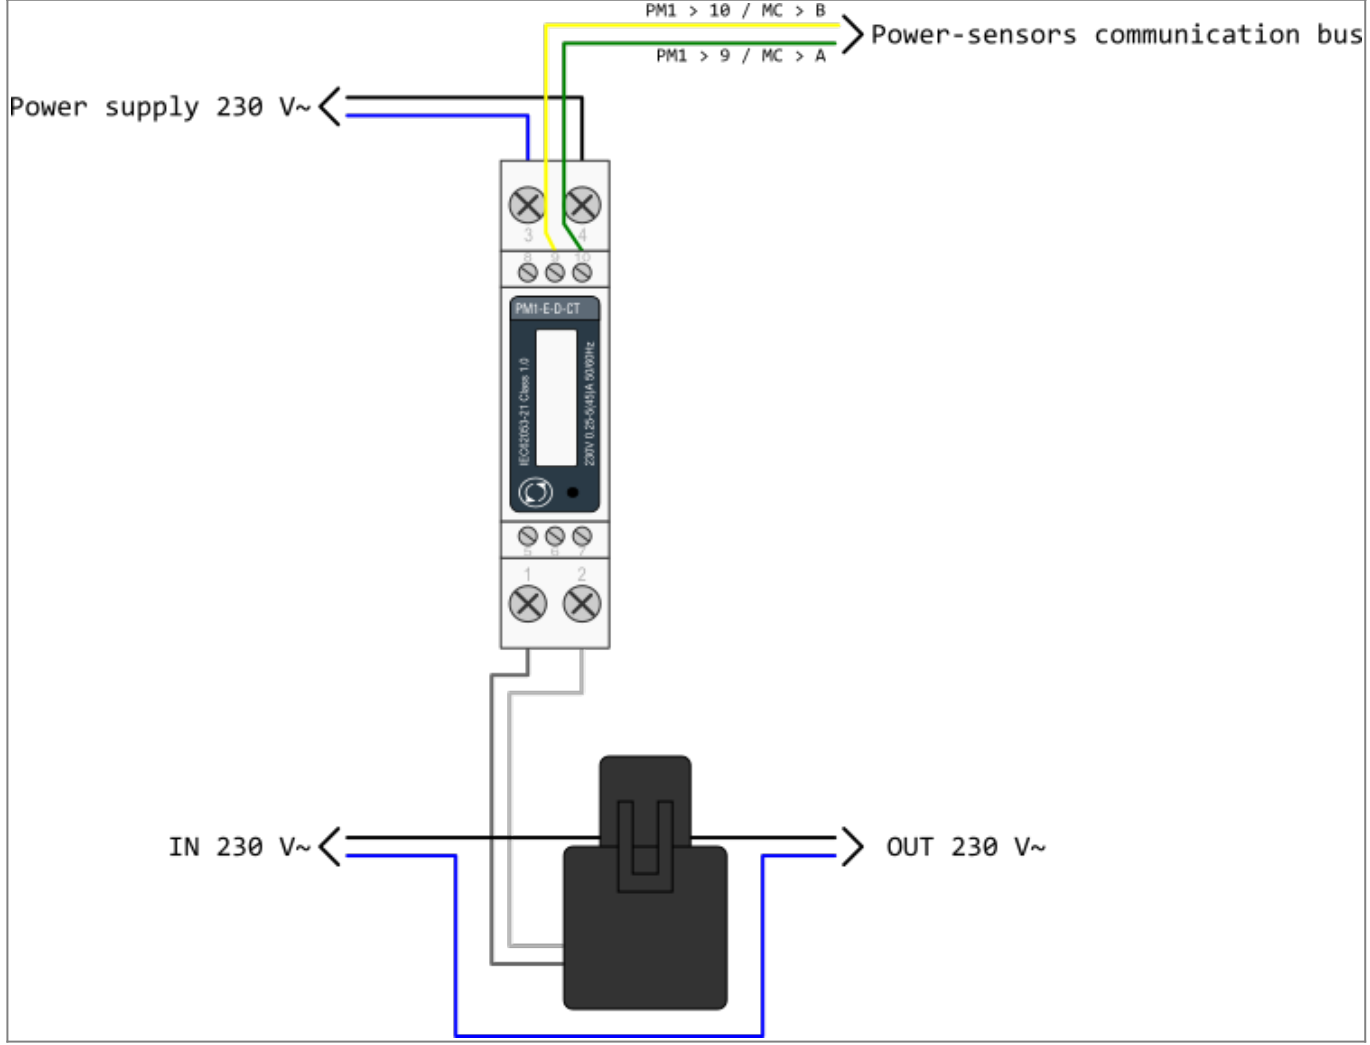

HEMS G2 wiring

PM3-I-D

PM1-E-D

PM1-E-D-CT

PM3-E-D-CT

Power-sensors orientation

From: <http://wiki.hiq-home.com/> -

Permanent link: http://wiki.hiq-home.com/doku.php?id=en:hems:methods_resources:wiring&rev=1593690850