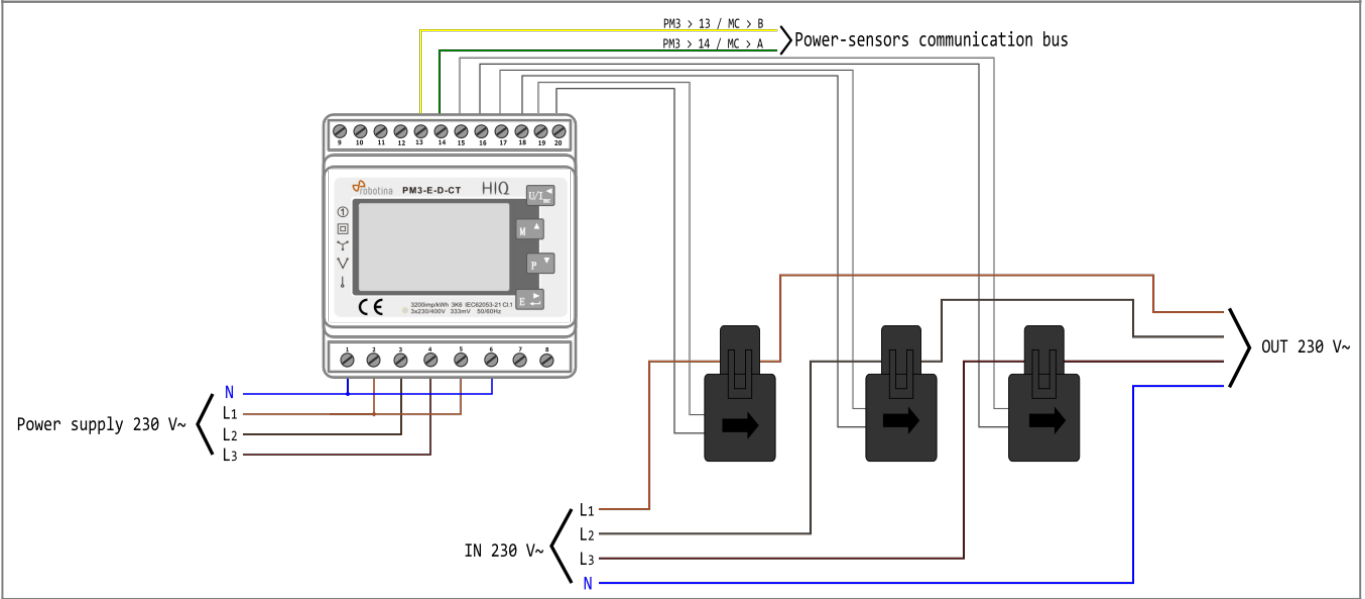

HEMS G2 wiring

PM3-I-D

PM1-E-D

PM1-E-D-CT

PM3-E-D-CT

Power-sensors orientation

From: <http://wiki.hiq-home.com/> -

Permanent link: http://wiki.hiq-home.com/doku.php?id=en:hems:methods_resources:wiring&rev=1593690850