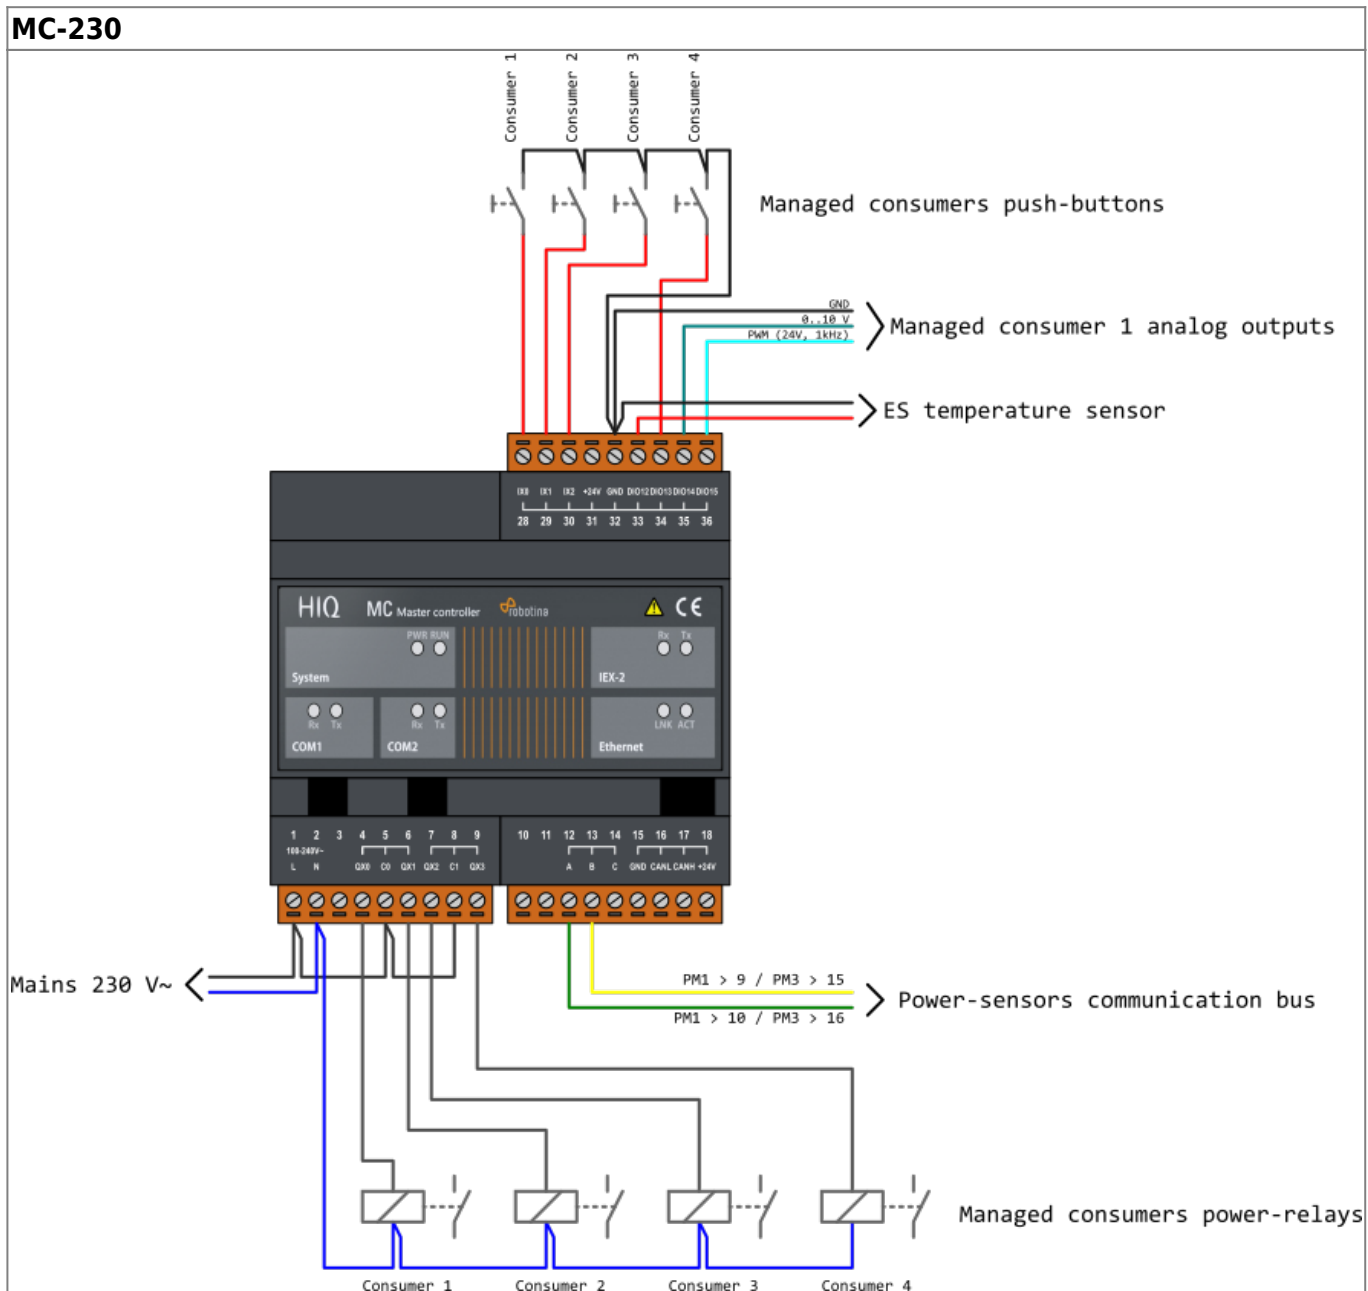

HEMS G2 wiring

PM3-I-D

PM1-E-D

PM1-E-D-CT

PM3-E-D-CT

Power-sensors orientation

From: <http://wiki.hiq-home.com/> -

Permanent link: http://wiki.hiq-home.com/doku.php?id=en:hems:methods_resources:wiring&rev=1593690850