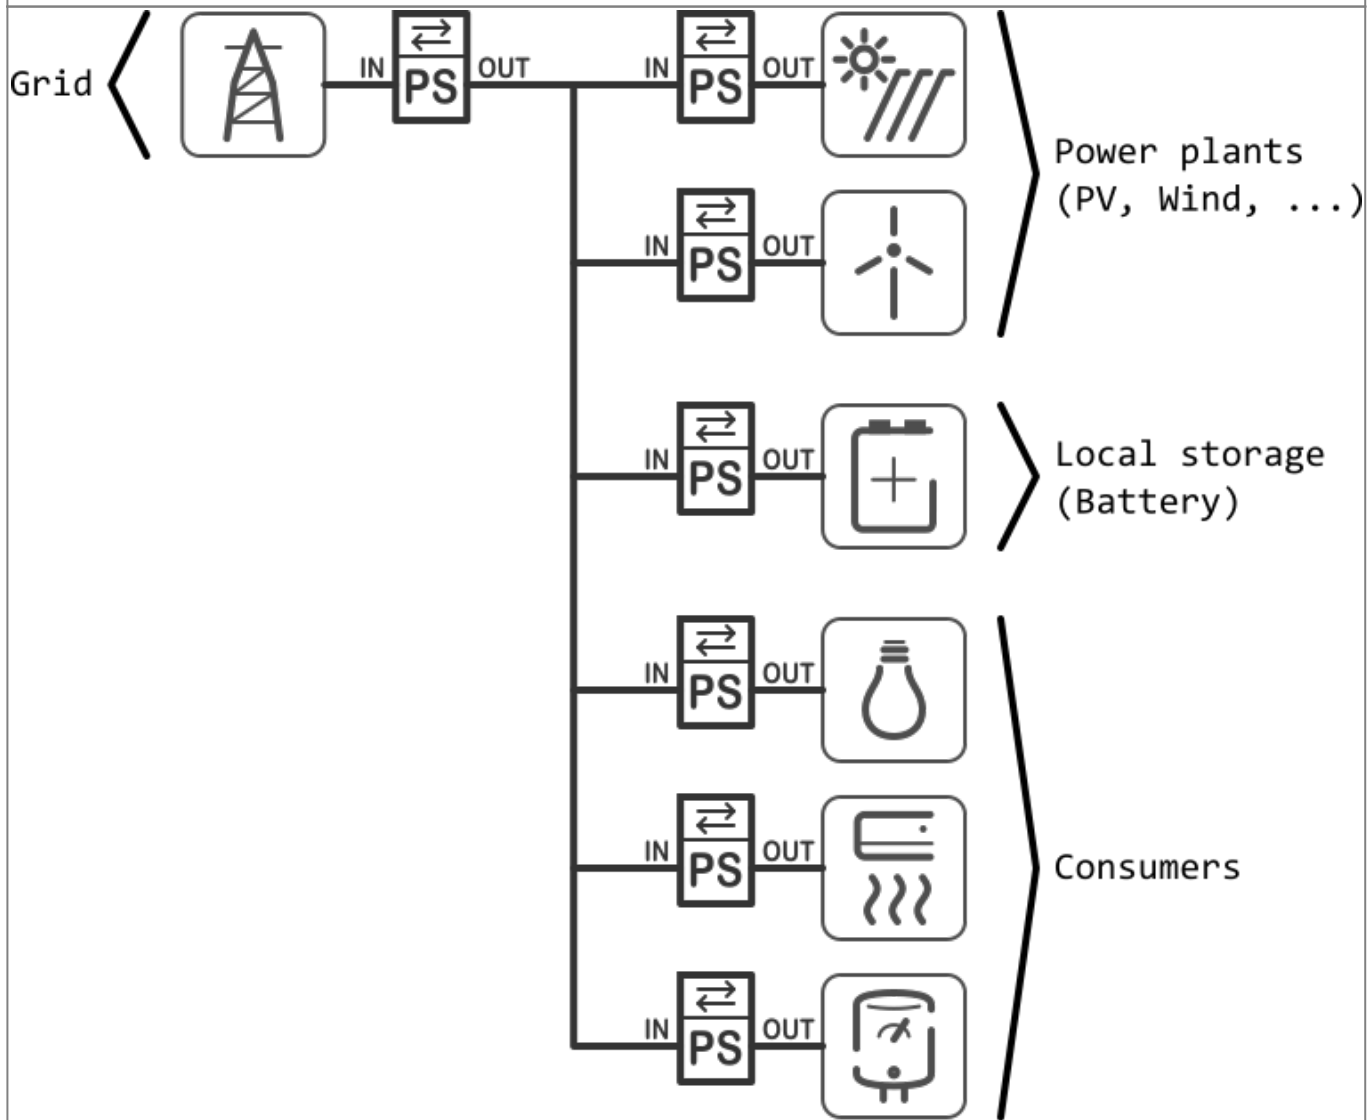

HEMS G2 wiring

PM3-I-D

PM1-E-D

PM1-E-D-CT

PM3-E-D-CT

Power-sensors orientation

From: <http://wiki.hiq-home.com/> -

Permanent link: http://wiki.hiq-home.com/doku.php?id=en:hems:methods_resources:wiring&rev=1593690850