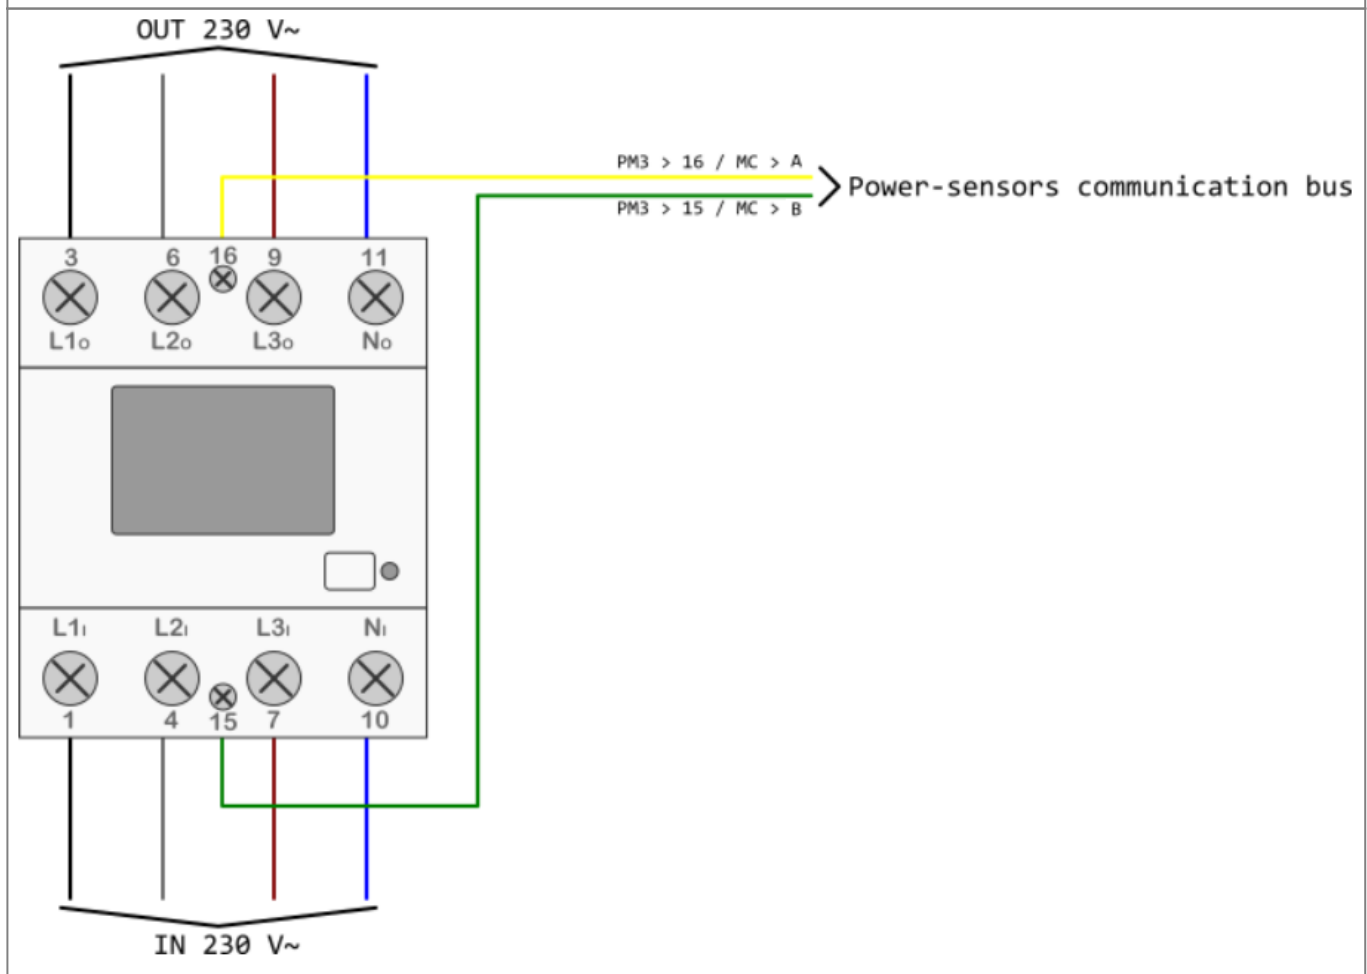

HEMS G2 wiring

PM3-I-D

PM1-E-D

PM1-E-D-CT

PM3-E-D-CT

Power-sensors orientation

From: <http://wiki.hiq-home.com/> -

Permanent link: http://wiki.hiq-home.com/doku.php?id=en:hems:methods_resources:wiring&rev=1593690850