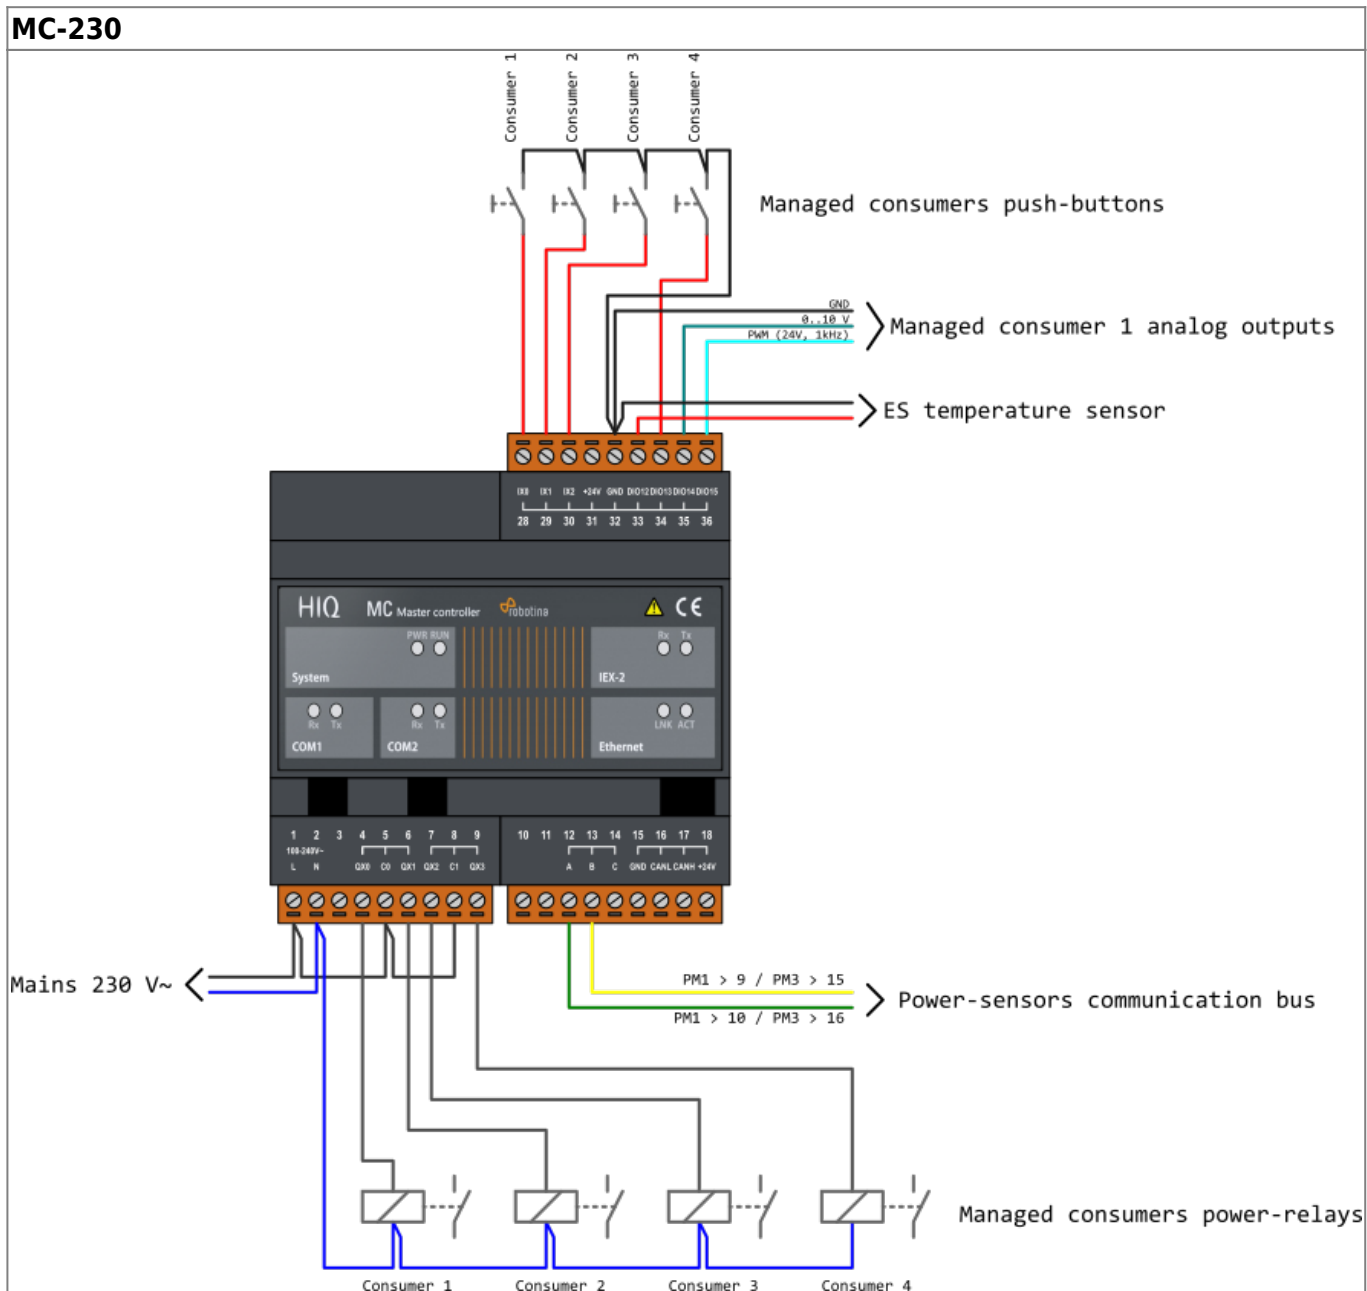

HEMS V1.2.0 wiring

PM3-I-D

PM1-E-D

PM1-E-D-CT

PM3-E-D-CT

Power-sensors orientation

From: <http://wiki.hiq-home.com/> -

Permanent link: http://wiki.hiq-home.com/doku.php?id=en:hems:methods_resources:wiring&rev=1616155982