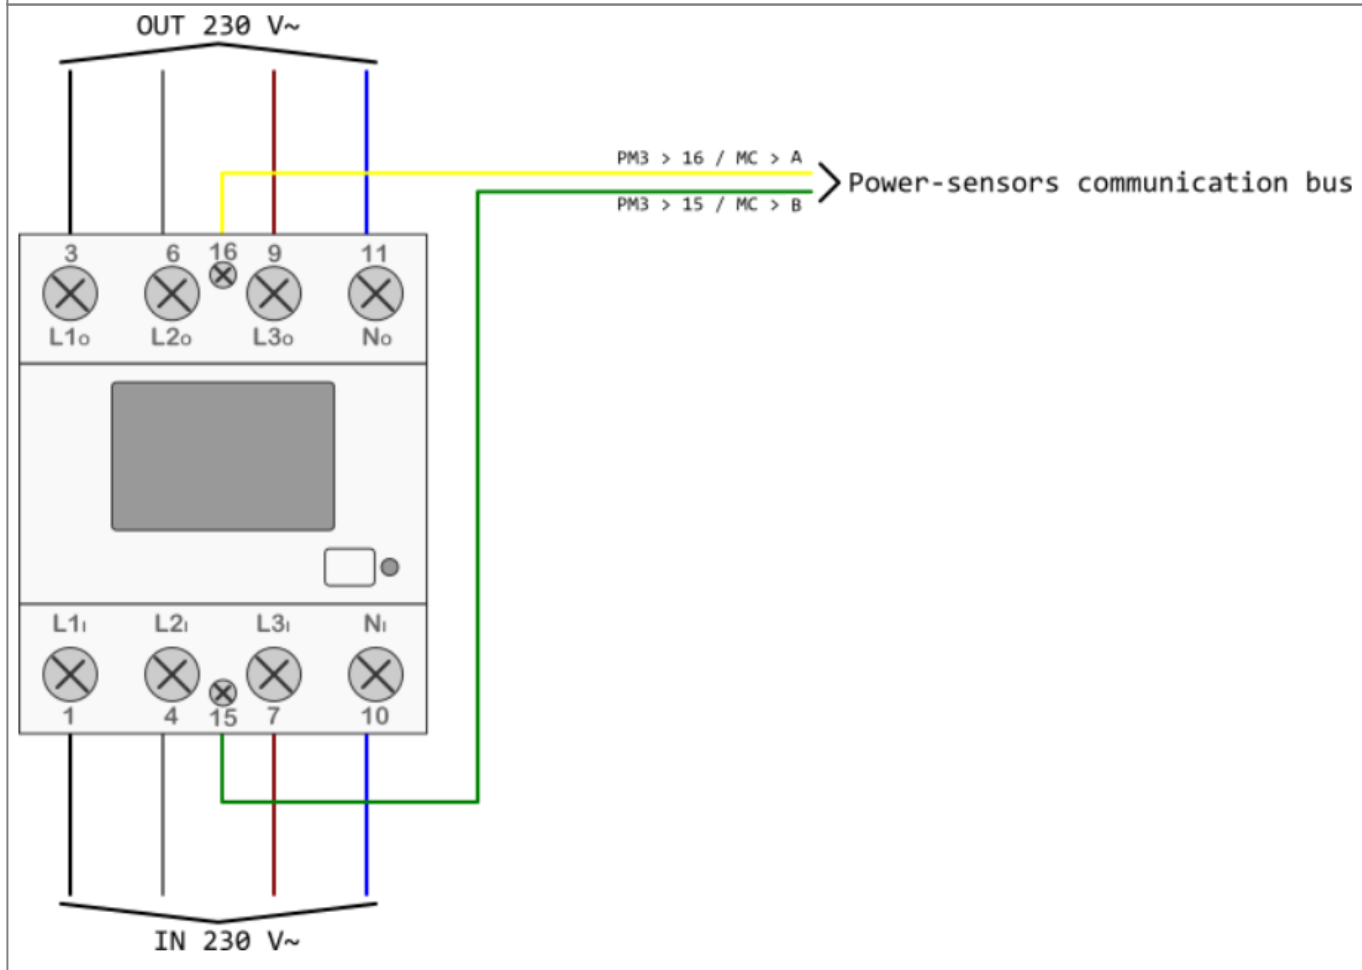

HEMS V1.2.0 wiring

PM3-I-D

PM1-E-D

PM1-E-D-CT

PM3-E-D-CT

Power-sensors orientation

From: <http://wiki.hiq-home.com/> -

Permanent link: http://wiki.hiq-home.com/doku.php?id=en:hems:methods_resources:wiring&rev=1616155982