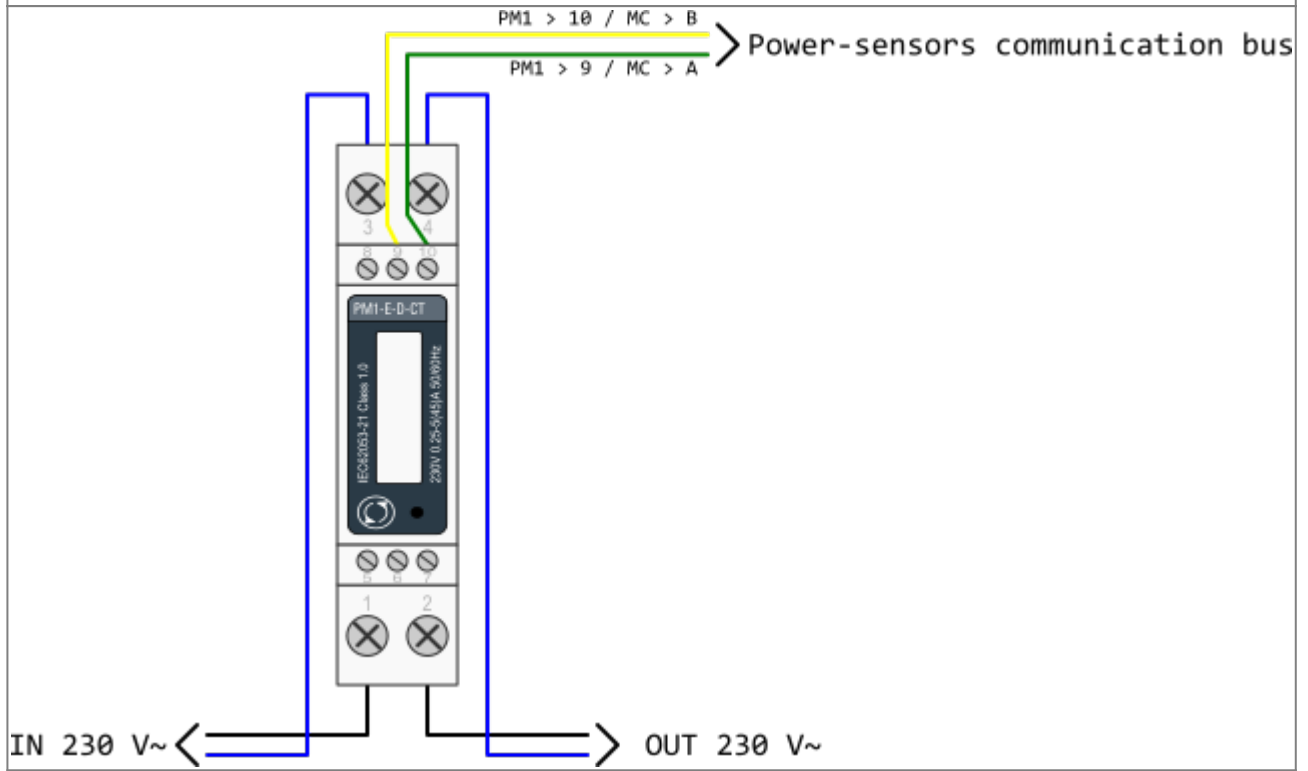

HEMS V1.2.0 wiring

PM3-I-D

PM1-E-D

PM3-E-D-CT

From: <https://wiki.hiq-home.com/> -

Permanent link: https://wiki.hiq-home.com/doku.php?id=en:hems:methods_resources:wiring&rev=1616155982

Last update: 2021/03/19 12:13