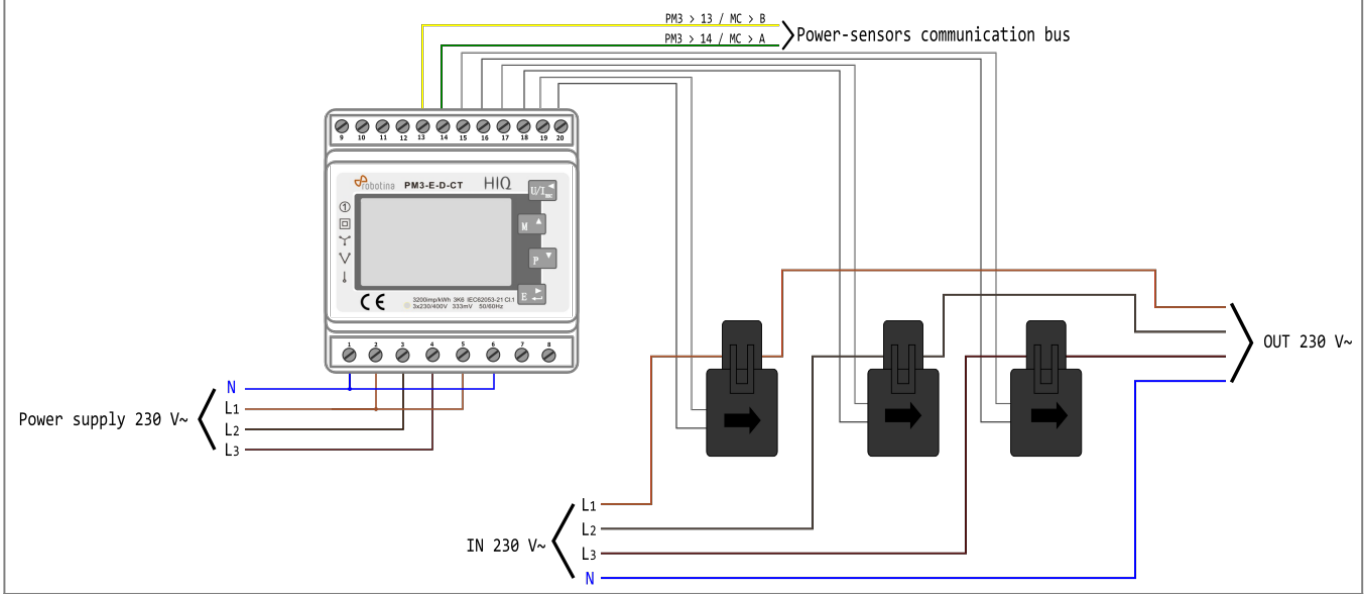

HEMS V1.2.0 wiring

PM3-I-D

PM1-E-D

PM3-E-D-CT

From: <https://wiki.hiq-home.com/> -

Permanent link: https://wiki.hiq-home.com/doku.php?id=en:hems:methods_resources:wiring&rev=1616155982

Last update: 2021/03/19 12:13