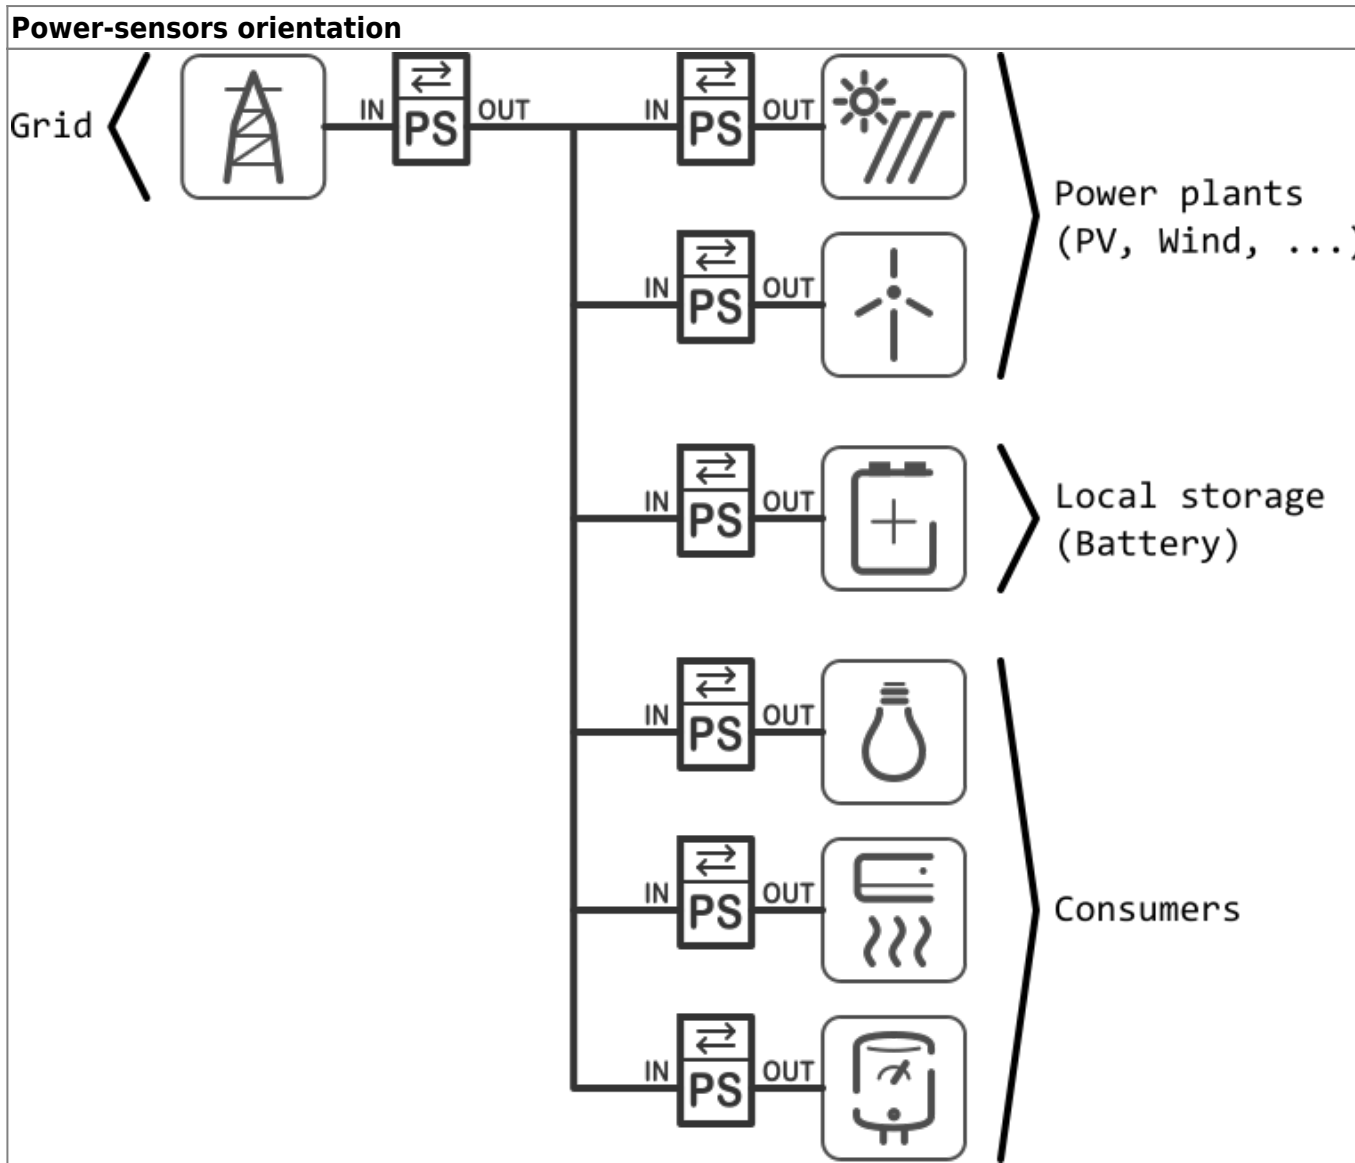

HEMS V1.2.0 wiring

PM3-I-D

PM1-E-D

PM3-E-D-CT

From: <https://wiki.hiq-home.com/> -

Permanent link: https://wiki.hiq-home.com/doku.php?id=en:hems:methods_resources:wiring&rev=1616155982

Last update: 2021/03/19 12:13