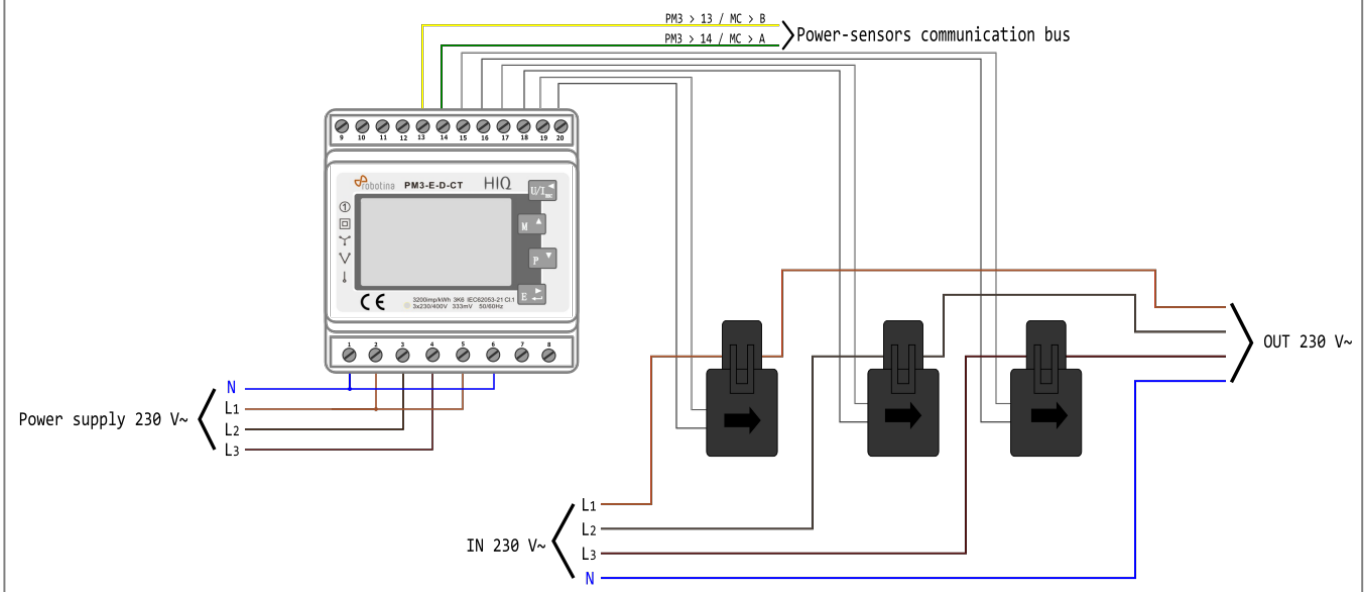

HEMS V1.2.0 wiring

PM3-I-D

PM1-E-D

PM1-E-D-CT

PM3-E-D-CT

Power-sensors orientation

From: <http://wiki.hiq-home.com/> -

Permanent link: http://wiki.hiq-home.com/doku.php?id=en:hems:methods_resources:wiring&rev=1616155982