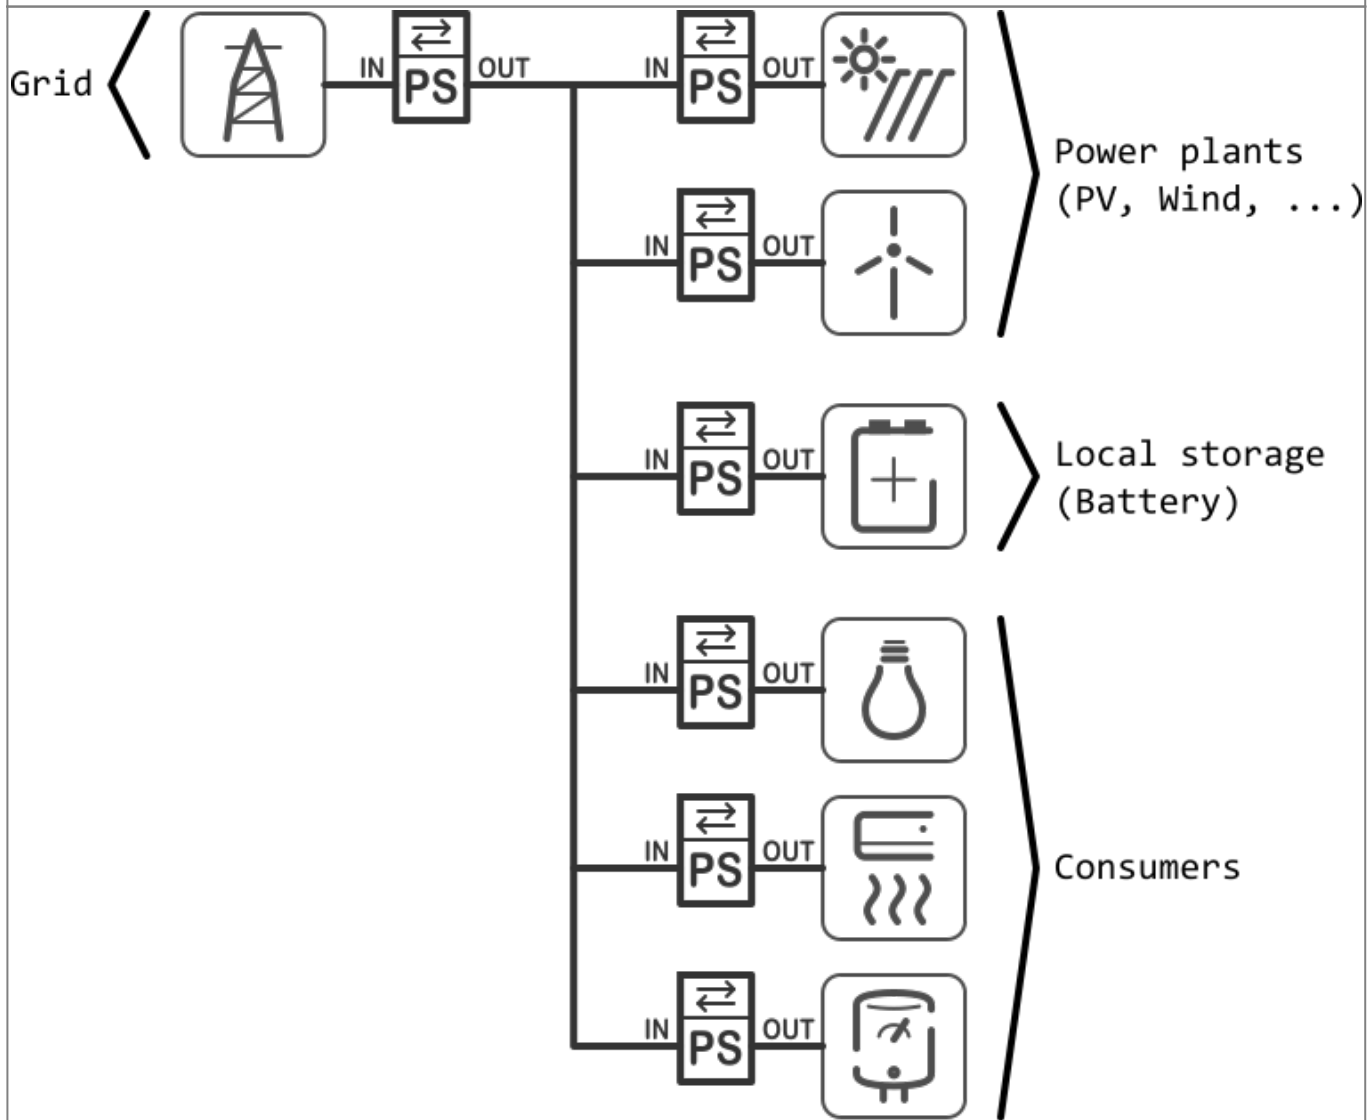

HEMS V1.2.0 wiring

PM3-I-D

PM1-E-D

PM1-E-D-CT

PM3-E-D-CT

Power-sensors orientation

From: <http://wiki.hiq-home.com/> -

Permanent link: http://wiki.hiq-home.com/doku.php?id=en:hems:methods_resources:wiring&rev=1616155982