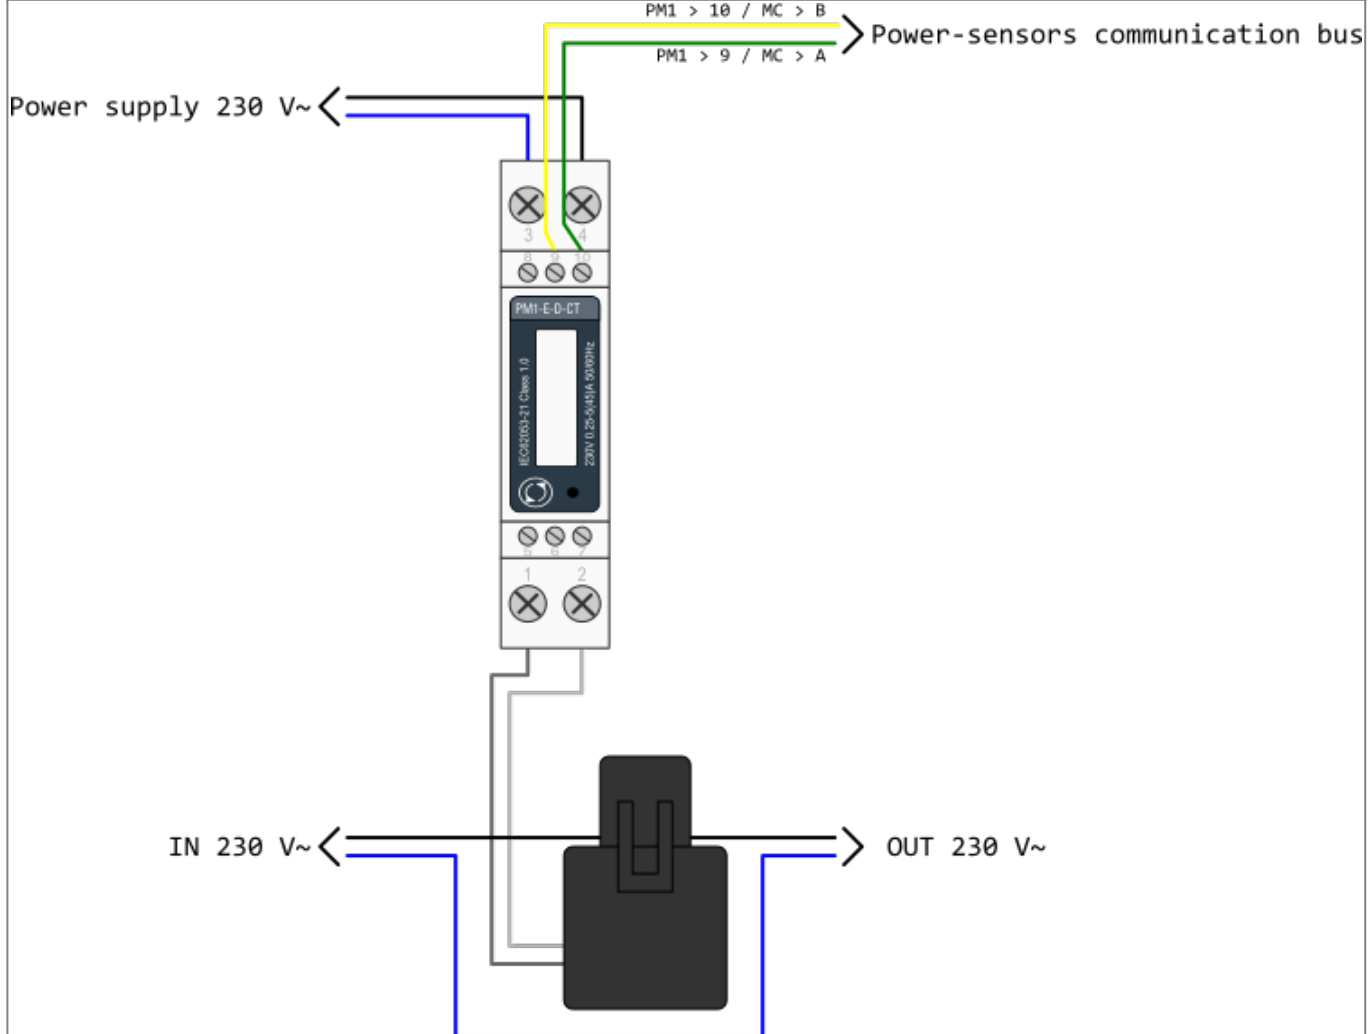

HEMS V1.2.0 wiring

PM3-I-D

PM1-E-D

PM1-E-D-CT

PM3-E-D-CT

Power-sensors orientation

From: <http://wiki.hiq-home.com/> -

Permanent link: http://wiki.hiq-home.com/doku.php?id=en:hems:methods_resources:wiring&rev=1616155982