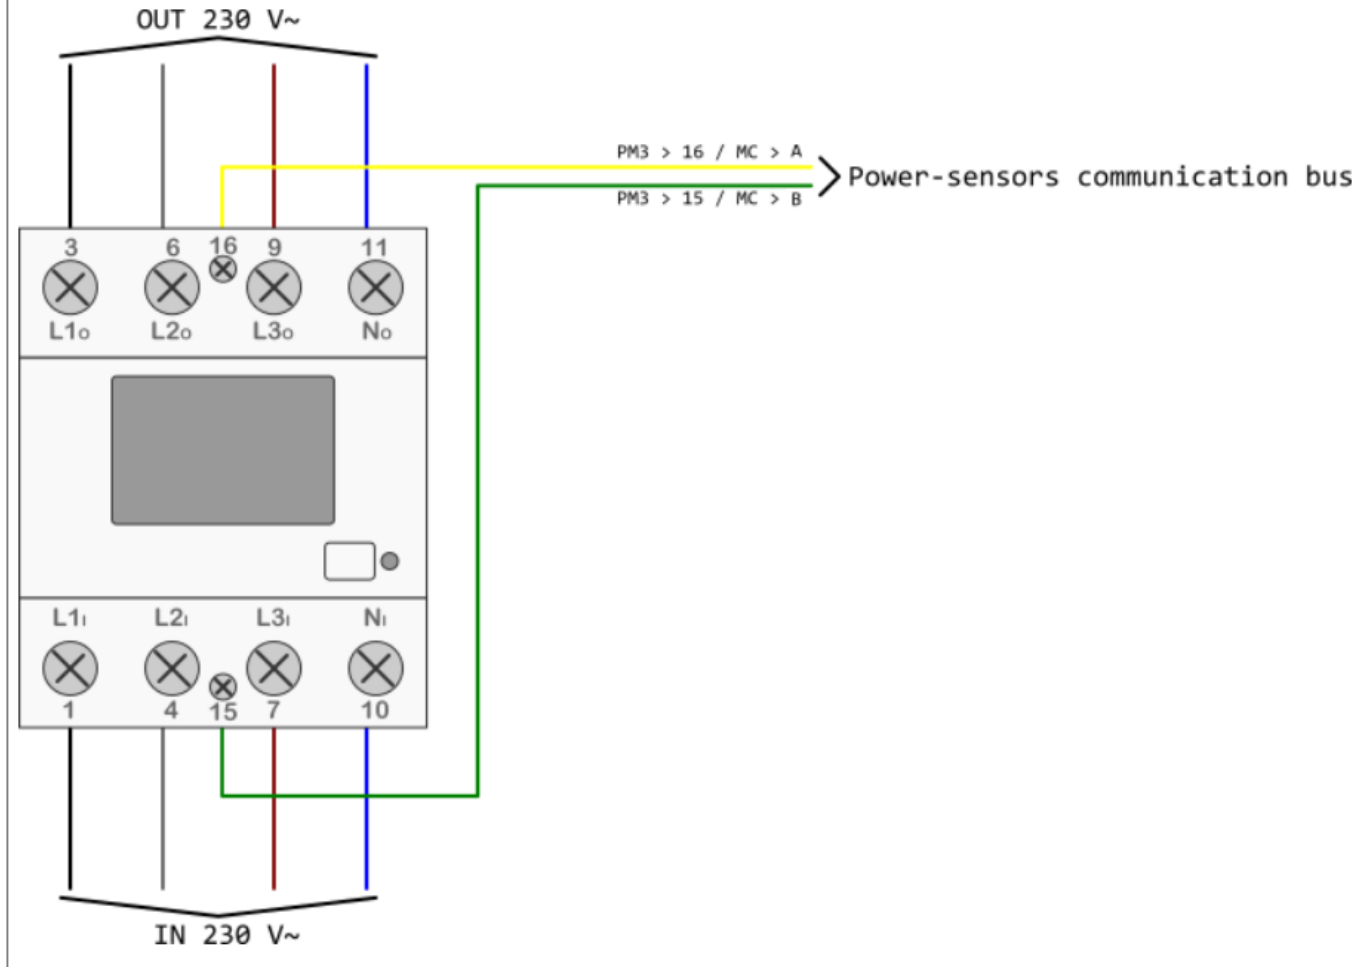

HEMS V1.2.0 wiring

PM3-I-D

PM1-E-D

PM3-E-D-CT

From: <https://wiki.hiq-home.com/> -

Permanent link: https://wiki.hiq-home.com/doku.php?id=en:hems:methods_resources:wiring&rev=1616155982

Last update: 2021/03/19 12:13