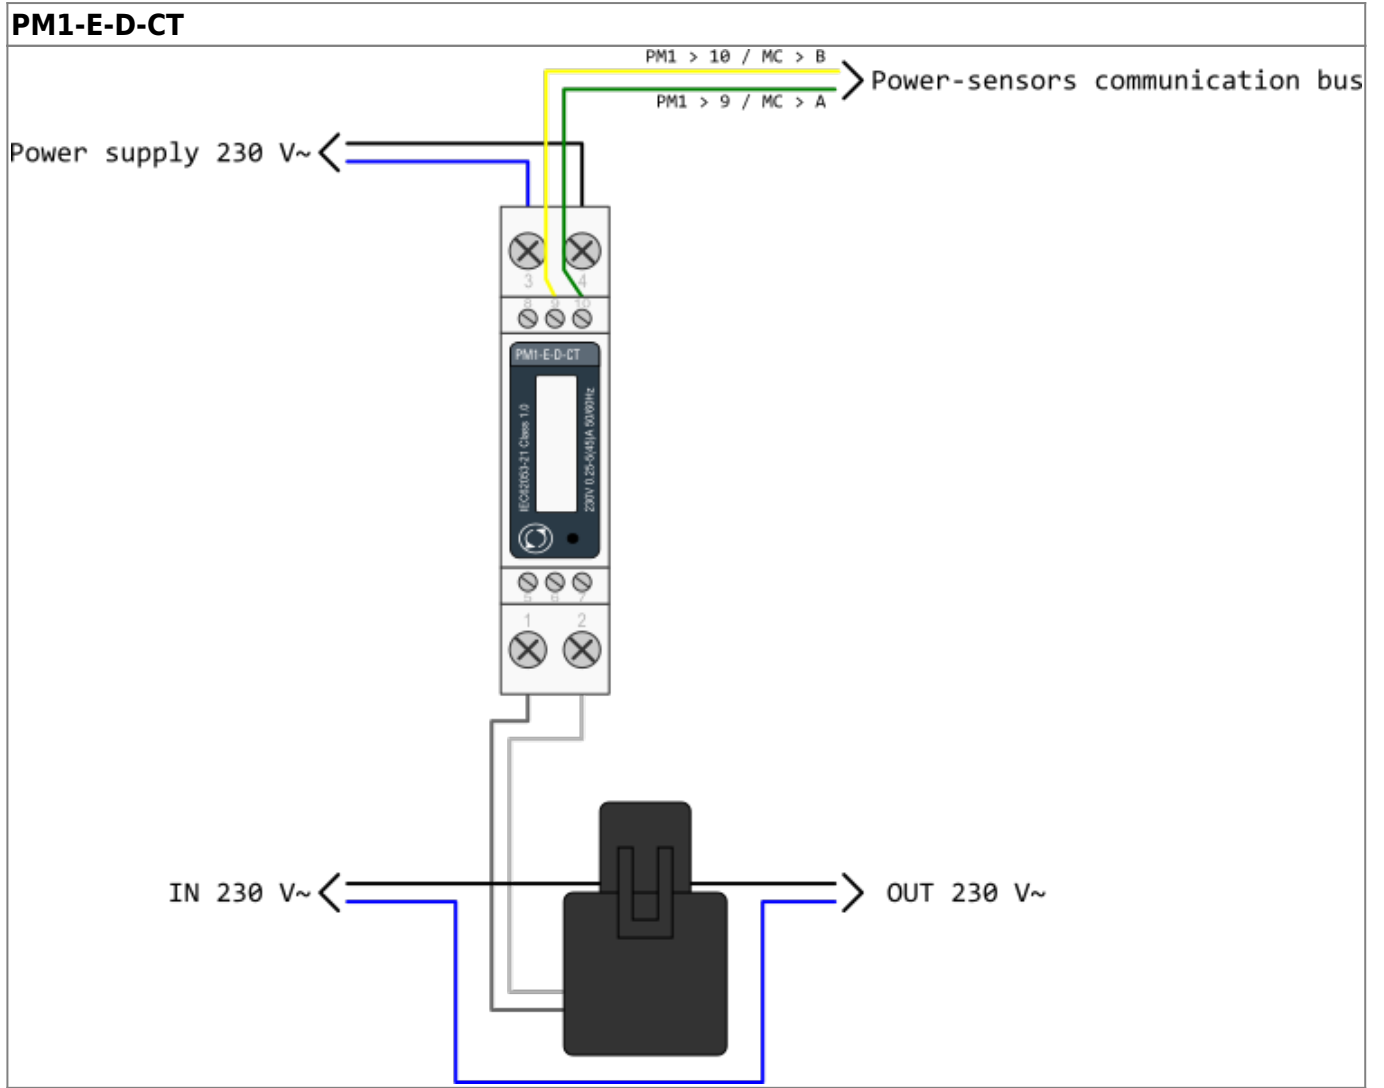

HEMS V1.2.0 wiring

PM3-I-D

PM1-E-D

PM3-E-D-CT

From: <https://wiki.hiq-home.com/> -

Permanent link: https://wiki.hiq-home.com/doku.php?id=en:hems:methods_resources:wiring&rev=1616155982

Last update: 2021/03/19 12:13