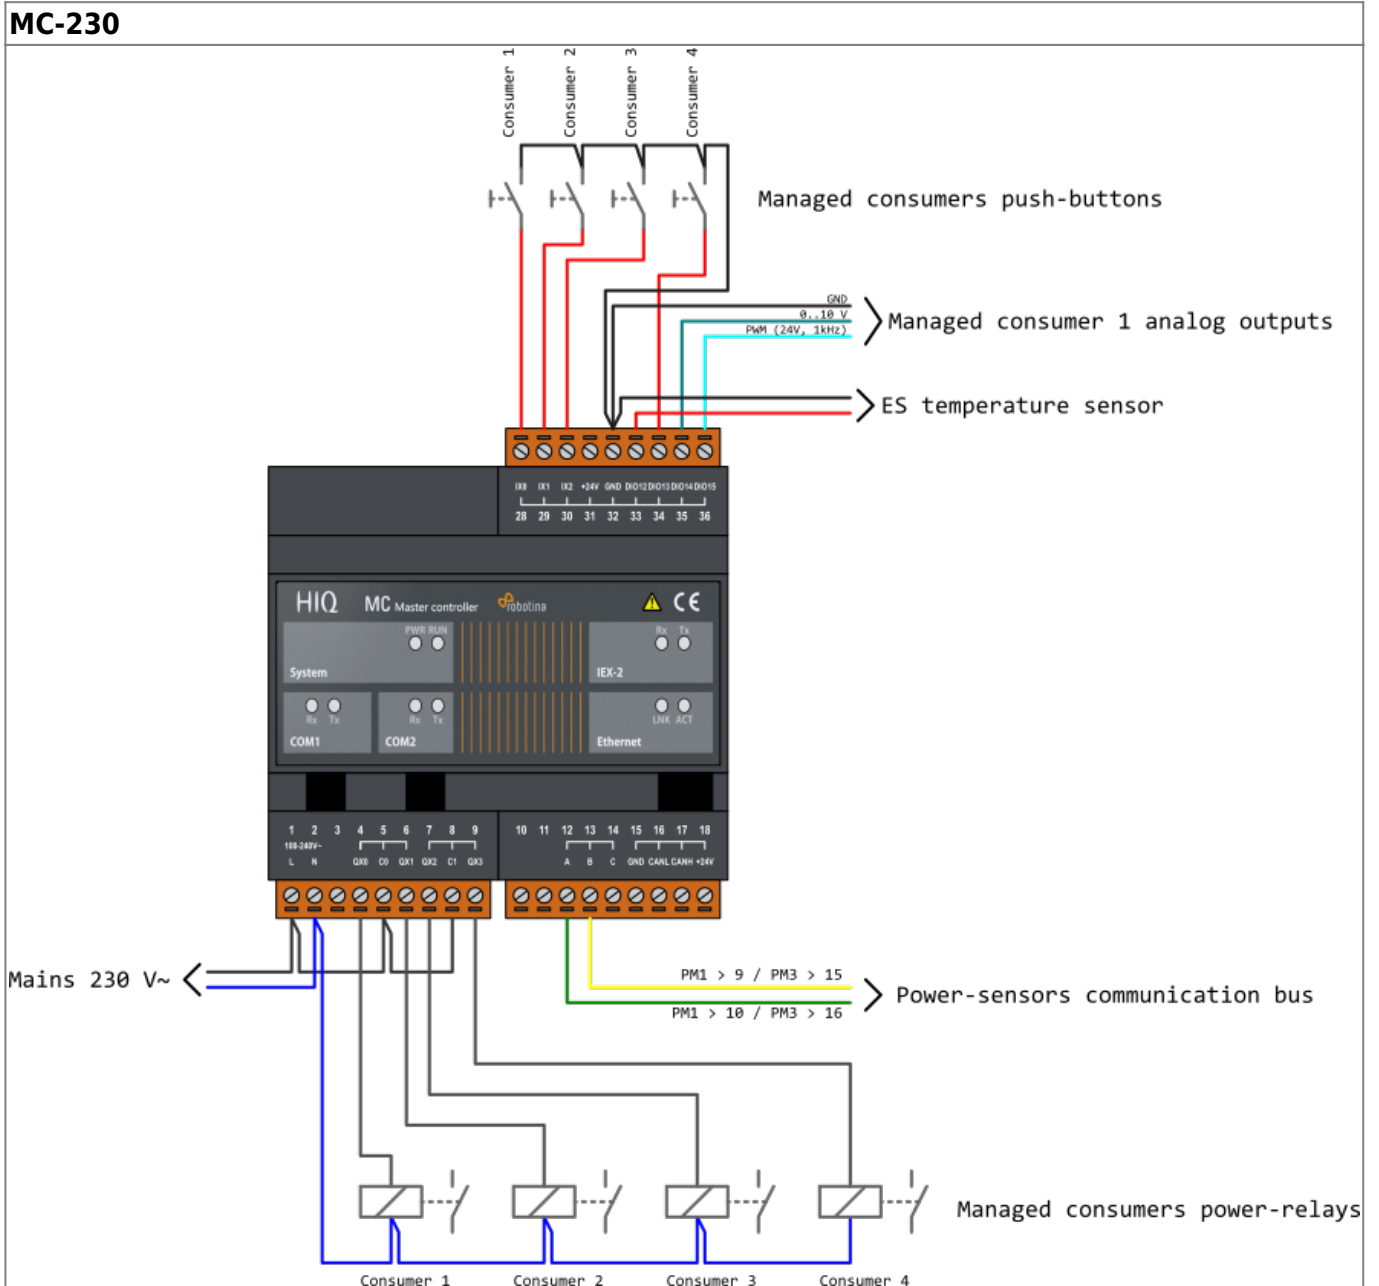

HEMS V1.2.0 wiring

PM3-I-D

PM1-E-D

PM3-E-D-CT

From: <https://wiki.hiq-home.com/> -

Permanent link: https://wiki.hiq-home.com/doku.php?id=en:hems:methods_resources:wiring&rev=1616155982

Last update: 2021/03/19 12:13