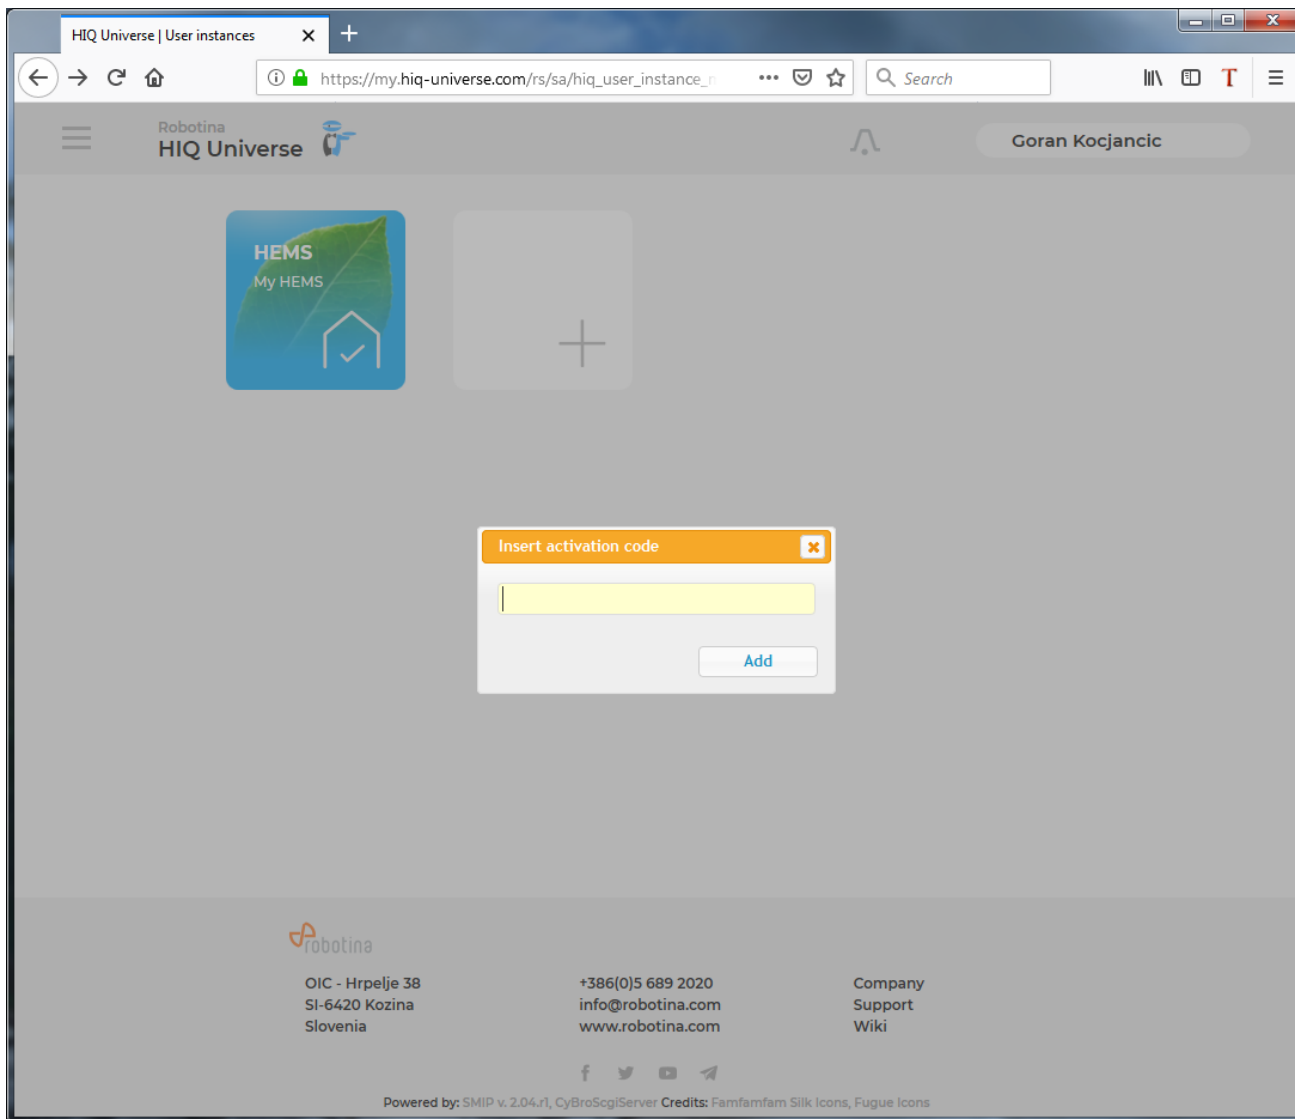

Click on "I'm not a robot"

Click on "Reset password".

You will receive email with password reset link.

Enter new password and click on "Save new password".

Proceed to ["HIQ Universe Log-in"](#) screen.

Add HEMS controller

Enter HEMS activation code from “HEMS Quick Set-Up Guide” found in HEMS box.

HIQ Universe subscription dashboard

You will see tiles for all your subscribed HIQ Universe devices and services.

Go to [Main HEMS view](#) by clicking on HEMS tile or

add [new HEMS device](#) by clicking on blank tile with + sign.

["User profile set-up"](#) is invoked by clicking on user name on top right.

Main HEMS view

Main HEMS page consists of 3 sections:

- "Title and view selection row" at the top
- "Power flow chart" on left side
- "Power and energy time-plot" on right