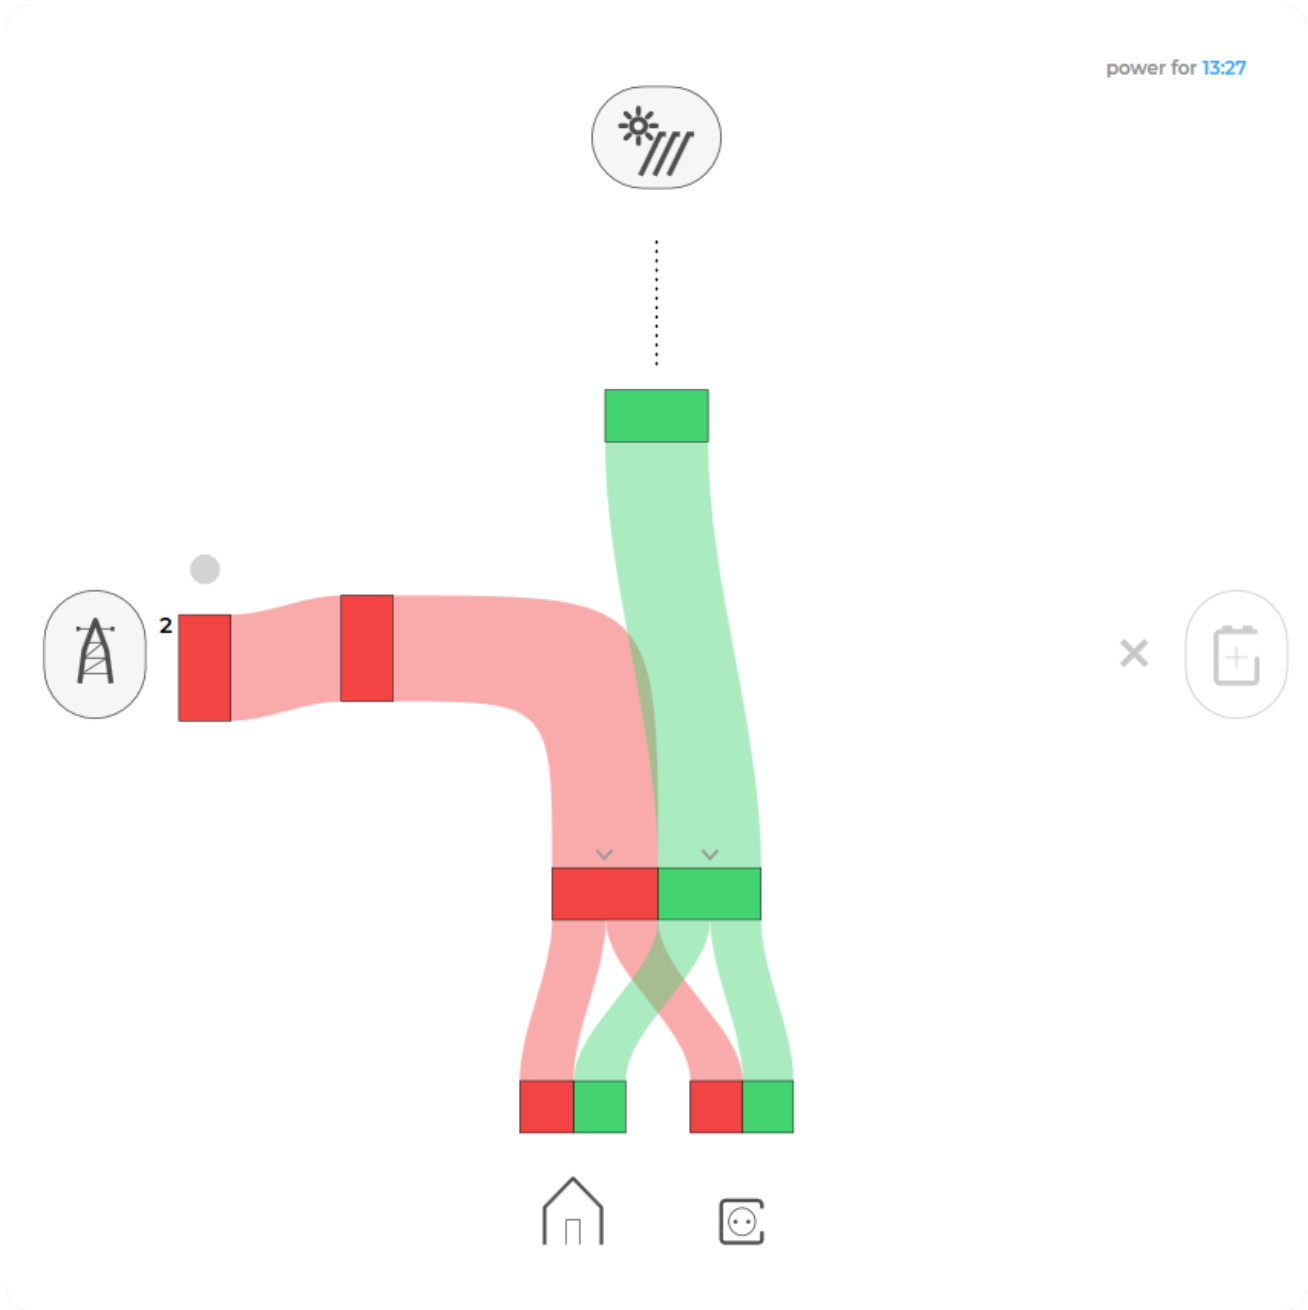

add [new HEMS device](#) by clicking on blank tile with + sign.

["User profile set-up"](#) is invoked by clicking on user name on top right.

Main HEMS view

Main HEMS page consists of 3 sections:

- "Title and view selection row" at the top
- "Power flow chart" on left side
- "Power and energy time-plot" on right

WRAP column 650px>

</WRAP>

Side menu is activated by clicking menu icon (tree vertical lines at top-left). Menu items are dynamic created so can be different for each user. Typical menu items from top:

- Language selection
- Home page → section with all your subscribed HIQ Universe devices and services
 - MyHems → "Main HEMS view"
 - Settings → "HEMS settings"
- TOOLS → section with general site tools
 - Profile → "User profile set-up"
 - Sign out → Log off from HIQ Universe

Title and view selection row

From the left:

- HEMS name
- Lighting icon → time-plot displays energy or power
- Money icon → time-plot displays currency
- Daily → time-plot displays power
- Monthly → time-plot displays energy per day
- Yearly → time-plot displays energy par month
- Target icon → time-plot go to now
- < → time-plot goes to previous term
- > → time-plot goes to next term
- Date → Select term for time-plot
- Download icon → Download “csv” data for displayed time-plot period
- Location of HEMS installation
- Time at HEMS installation site.

Power flow chart

Displays actual power flow with:

- Power sources (Local PV, wind, co-generation plants) at top
- Grid (divided by tariffs) on left side
- Storage (battery) systems on right side and
- Consumers on bottom.