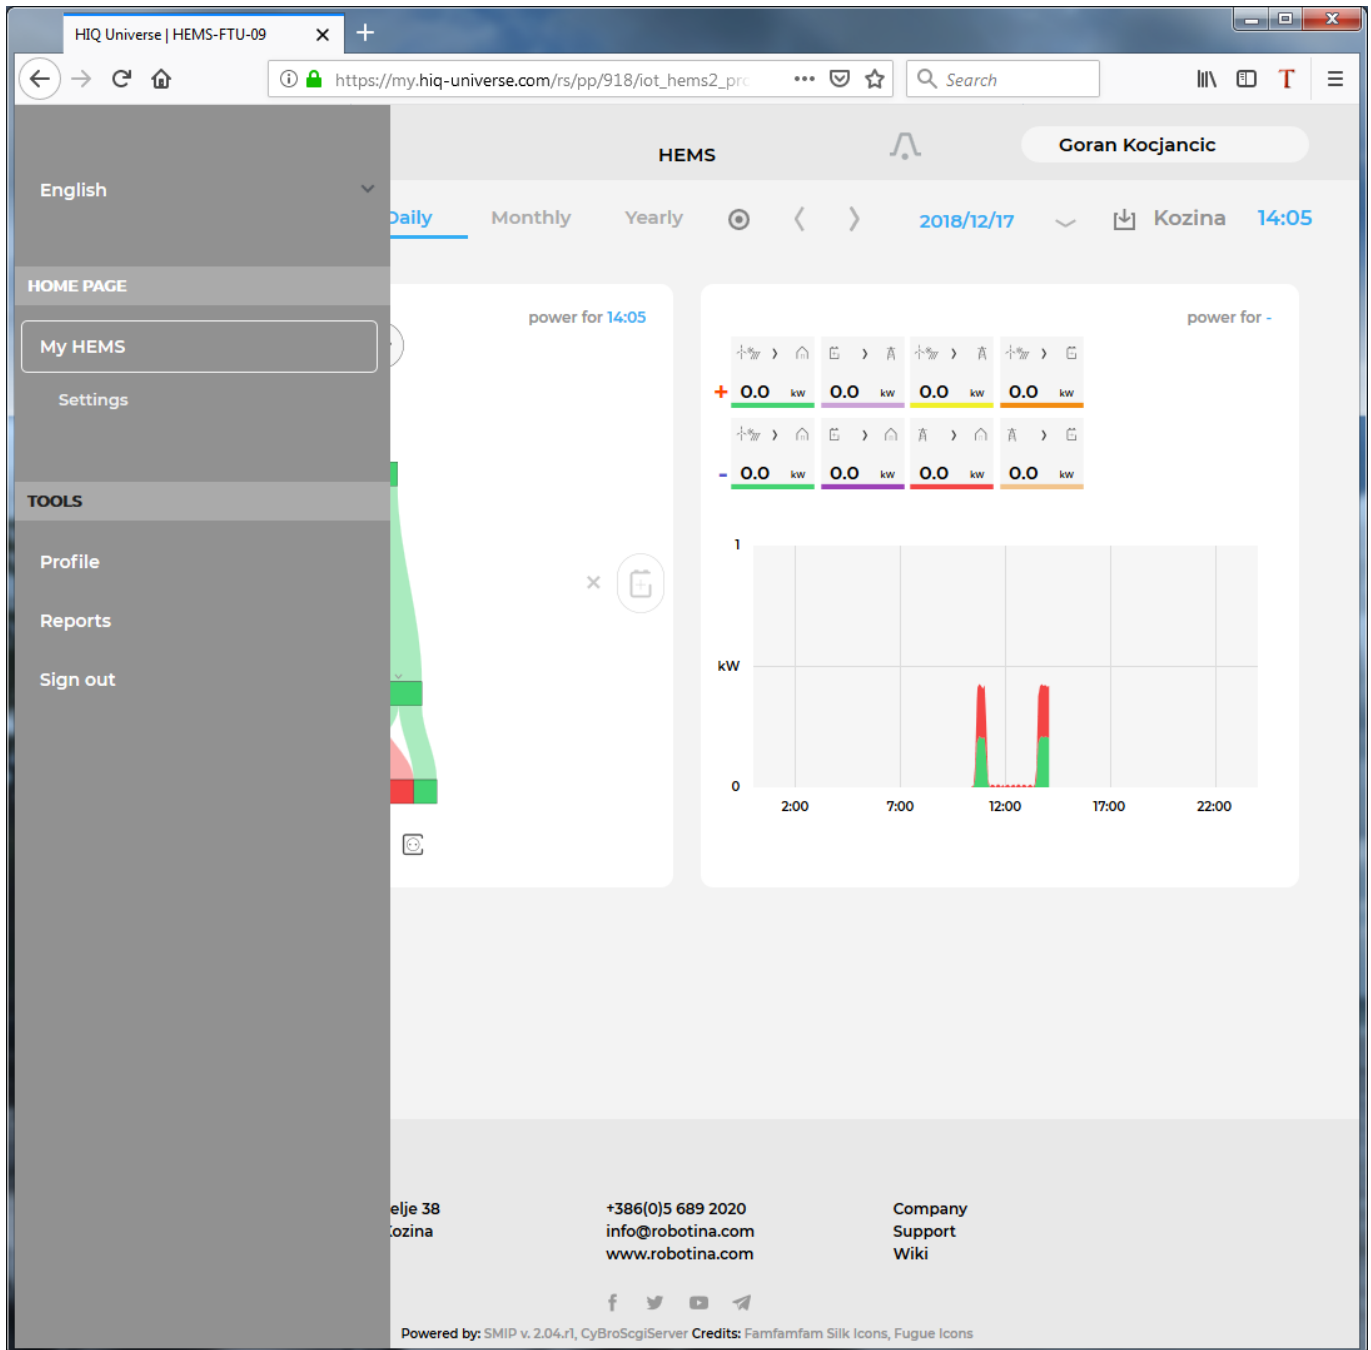

add [new HEMS device](#) by clicking on blank tile with + sign.

["User profile set-up"](#) is invoked by clicking on user name on top right.

Main HEMS view

Main HEMS page consists of 3 sections:

- "Title and view selection row" at the top
- "Power flow chart" on left side
- "Power and energy time-plot" on right

WRAP column 650px>

</WRAP>

Side menu is activated by clicking menu icon (tree vertical lines at top-left). Menu items are dynamic created so can be different for each user. Typical menu items from top:

- Language selection
- Home page → section with all your subscribed HIQ Universe devices and services
 - MyHems → "Main HEMS view"
 - Settings → "HEMS settings"
- TOOLS → section with general site tools
 - Profile → "User profile set-up"
 - Sign out → Log off from HIQ Universe

Title and view selection row

From the left:

- HEMS name
- Lighting icon → time-plot displays energy or power
- Money icon → time-plot displays currency
- Daily → time-plot displays power
- Monthly → time-plot displays energy per day
- Yearly → time-plot displays energy par month
- Target icon → time-plot go to now
- < → time-plot goes to previous term
- > → time-plot goes to next term
- Date → Select term for time-plot
- Download icon → Download “csv” data for displayed time-plot period
- Location of HEMS installation
- Time at HEMS installation site.

Power flow chart

Displays actual power flow with:

- Power sources (Local PV, wind, co-generation plants) at top
- Grid (divided by tariffs) on left side
- Storage (battery) systems on right side and
- Consumers on bottom.