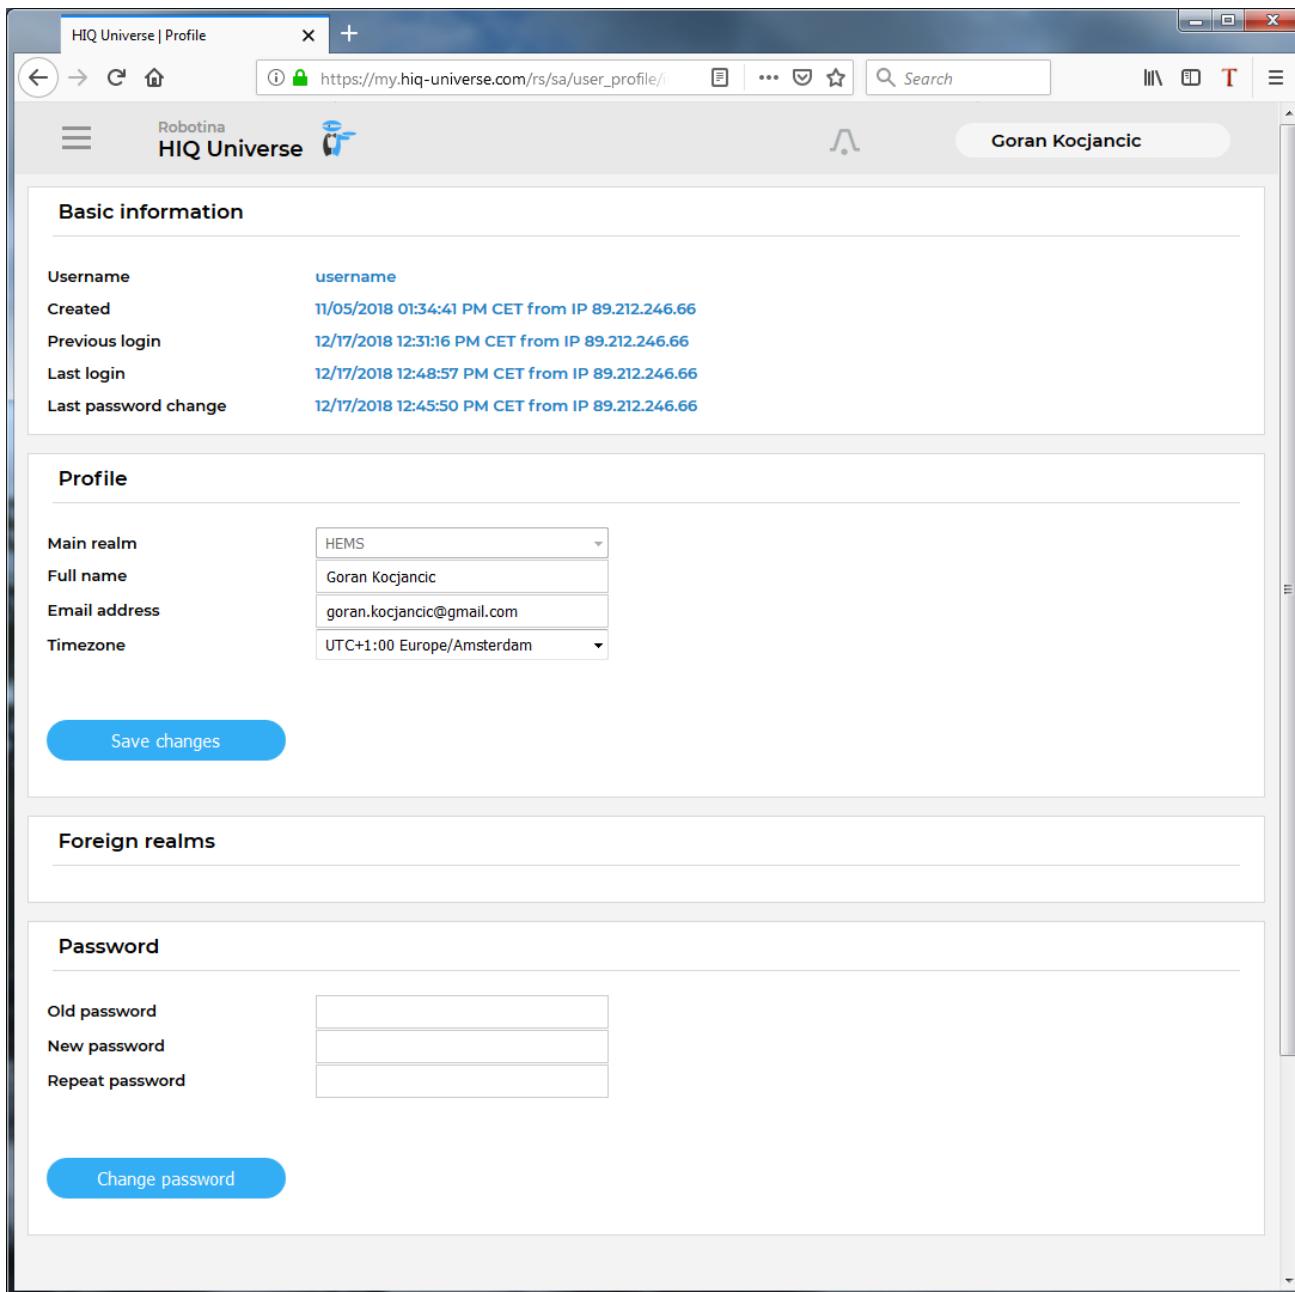

**Title and view selection row**

From the left:

- HEMS name
- Lighting icon → time-plot displays energy or power
- Money icon → time-plot displays currency
- Daily → time-plot displays power
- Monthly → time-plot displays energy per day
- Yearly → time-plot displays energy par month
- Target icon → time-plot go to now
- < → time-plot goes to previous term
- > → time-plot goes to next term
- Date → Select term for time-plot
- Download icon → Download “csv” data for displayed time-plot period
- Location of HEMS installation
- Time at HEMS installation site.

### **Power flow chart**

Displays actual power flow with:

- Power sources (Local PV, wind, co-generation plants) at top
- Grid (divided by tariffs) on left side
- Storage (battery) systems on right side and
- Consumers on bottom.

### Power and energy time-plot

power for 10:55

On bottom is time-plot for selected time period (in title row). By clicking on time plot a term for legend display is selected. Above there is power/energy legend.

### User profile set-up

Basic information section:

- Username
- Created date and IP
- Previous and last login date and IP
- Last password change date and IP

Profile section:

- Main realm display
- Full name, email address and timezone edit fields