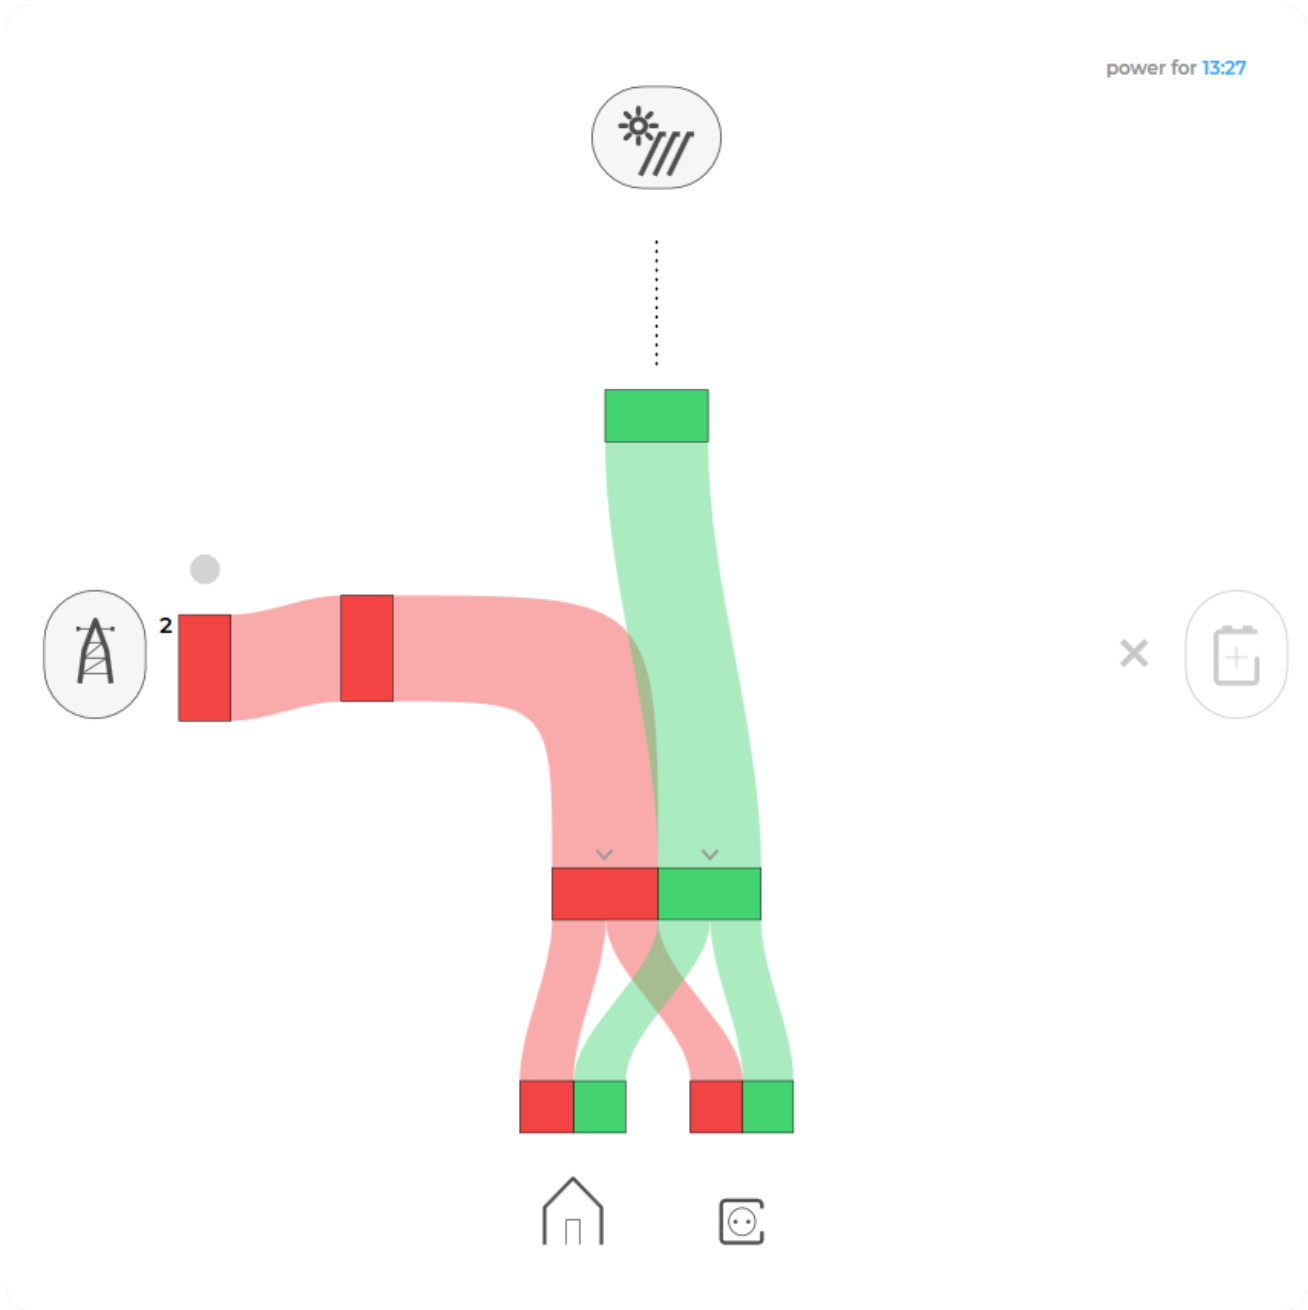

### Main HEMS view

Main HEMS page consists of 3 sections:

- "Title and view selection row" at the top
- "Power flow chart" on left side
- "Power and energy time-plot" on right

Side menu is activated by clicking menu icon (tree vertical lines at top-left). Menu items are dynamic created so can be different for each user. Typical menu items from top:

- Language selection
- Home page → section with all your subscribed HIQ Universe devices and services
  - MyHems → "Main HEMS view"
    - Settings → "HEMS settings"
- TOOLS → section with general site tools
  - Profile → "User profile set-up"
  - Sign out → Log off from HIQ Universe

**Title and view selection row**

From the left:

- HEMS name
- Lighting icon → time-plot displays energy or power
- Money icon → time-plot displays currency
- Daily → time-plot displays power
- Monthly → time-plot displays energy per day
- Yearly → time-plot displays energy par month
- Target icon → time-plot go to now
- < → time-plot goes to previous term
- > → time-plot goes to next term
- Date → Select term for time-plot
- Download icon → Download “csv” data for displayed time-plot period
- Location of HEMS installation
- Time at HEMS installation site.

### **Power flow chart**

Displays actual power flow with:

- Power sources (Local PV, wind, co-generation plants) at top
- Grid (divided by tariffs) on left side
- Storage (battery) systems on right side and
- Consumers on bottom.