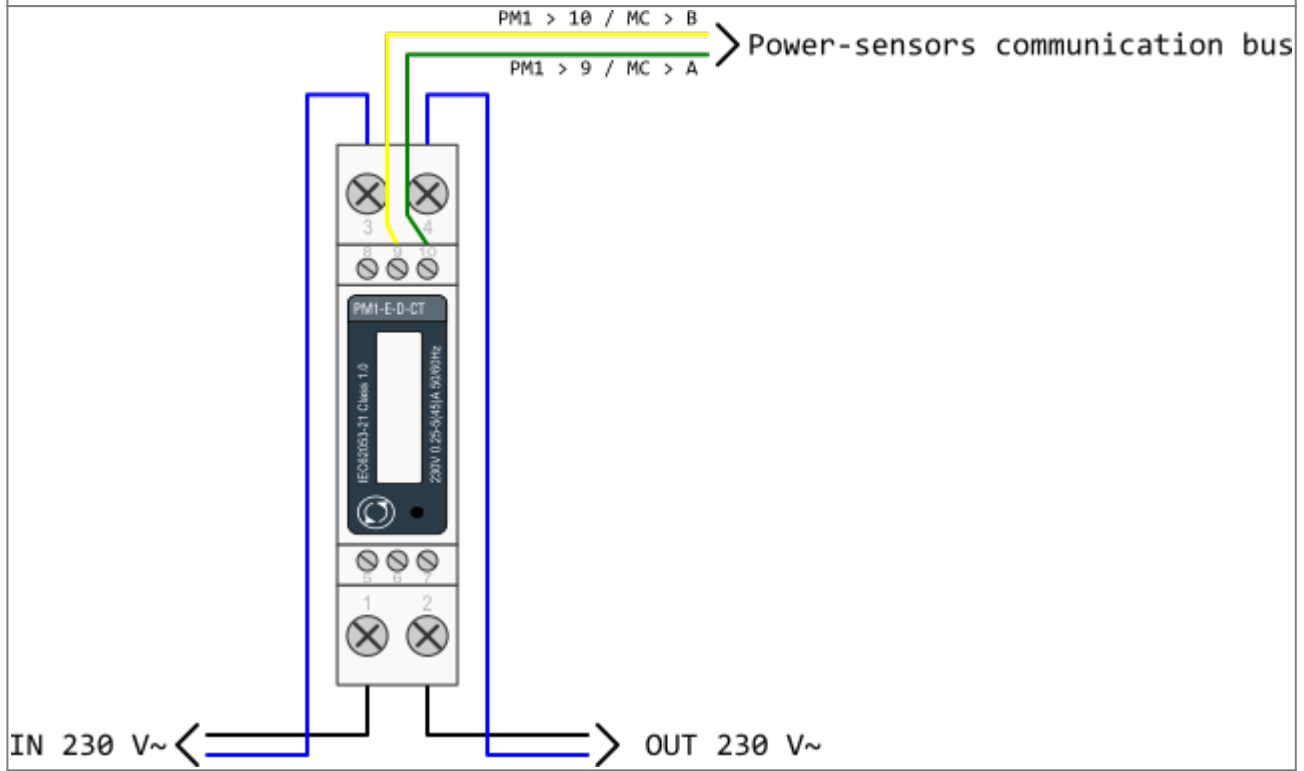

HEMS G2 wiring

PM1-E-D

PM3-E-D-CT

From: <http://wiki.hiq-home.com/> -

Permanent link: http://wiki.hiq-home.com/doku.php?id=en:hems_v1_2_0:methods_resources:wiring&rev=1616075296

Last update: 2021/03/18 13:48