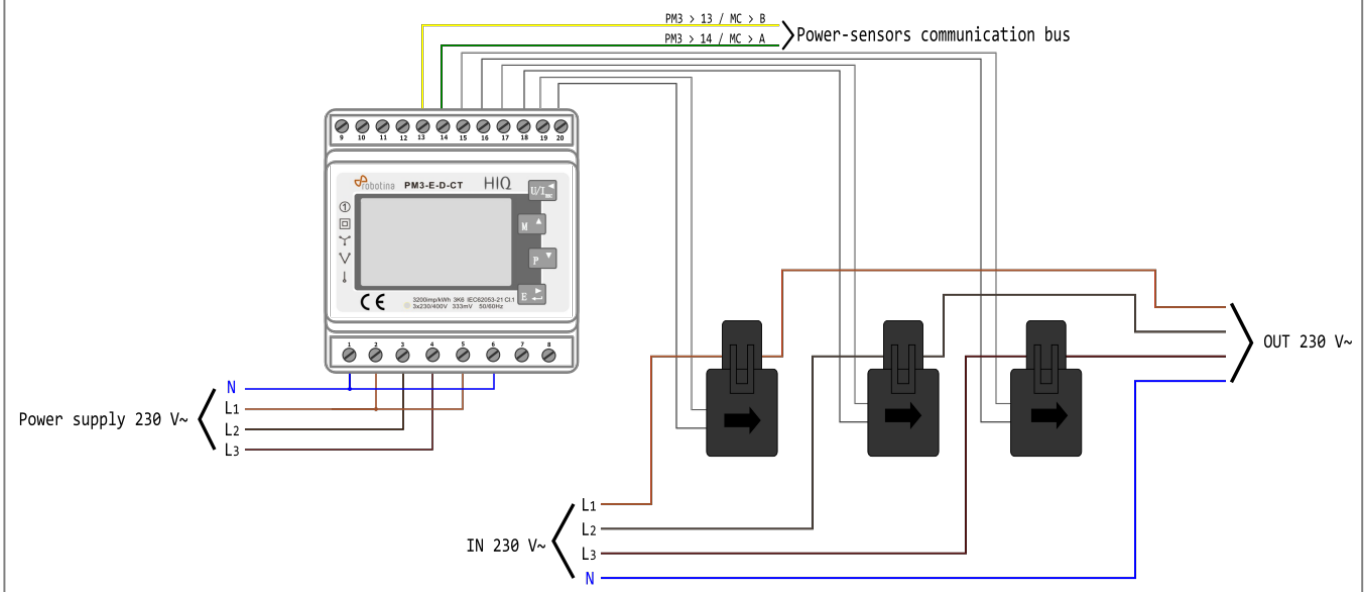

# HEMS G2 wiring

**PM1-E-D**

# PM3-E-D-CT

From: <http://wiki.hiq-home.com/> -

Permanent link: [http://wiki.hiq-home.com/doku.php?id=en:hems\\_v1\\_2\\_0:methods\\_resources:wiring&rev=1616075296](http://wiki.hiq-home.com/doku.php?id=en:hems_v1_2_0:methods_resources:wiring&rev=1616075296)