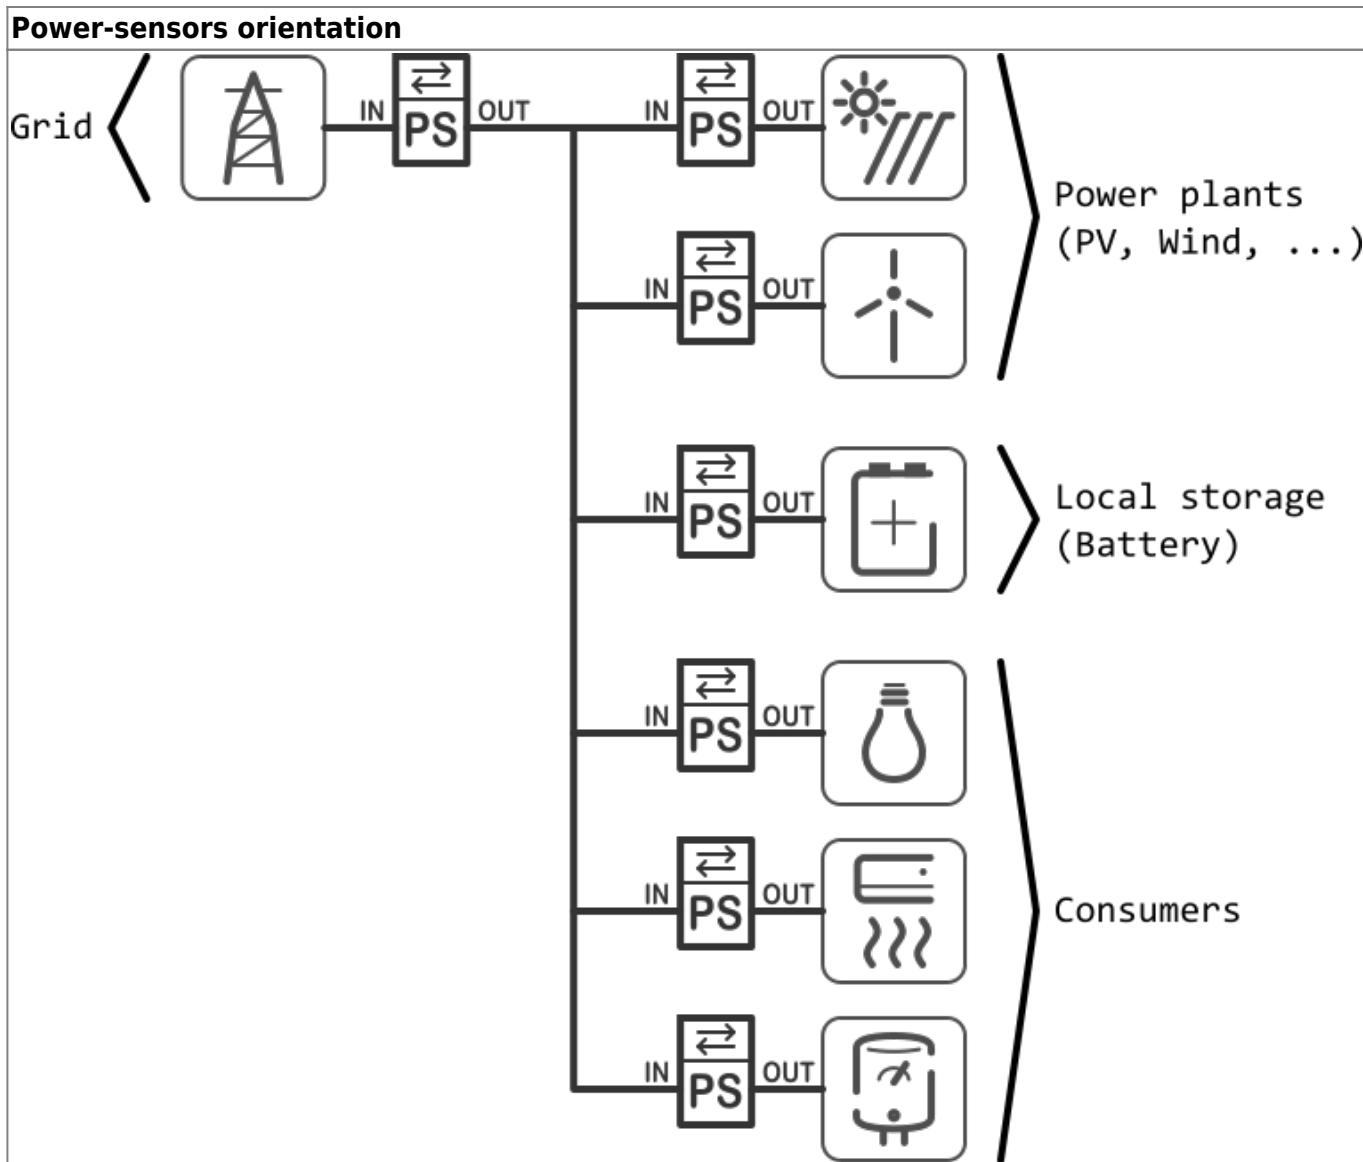

# PM3-E-D-CT

From: <http://wiki.hiq-home.com/> -

Permanent link: [http://wiki.hiq-home.com/doku.php?id=en:hems\\_v1\\_2\\_0:methods\\_resources:wiring&rev=1616075296](http://wiki.hiq-home.com/doku.php?id=en:hems_v1_2_0:methods_resources:wiring&rev=1616075296)