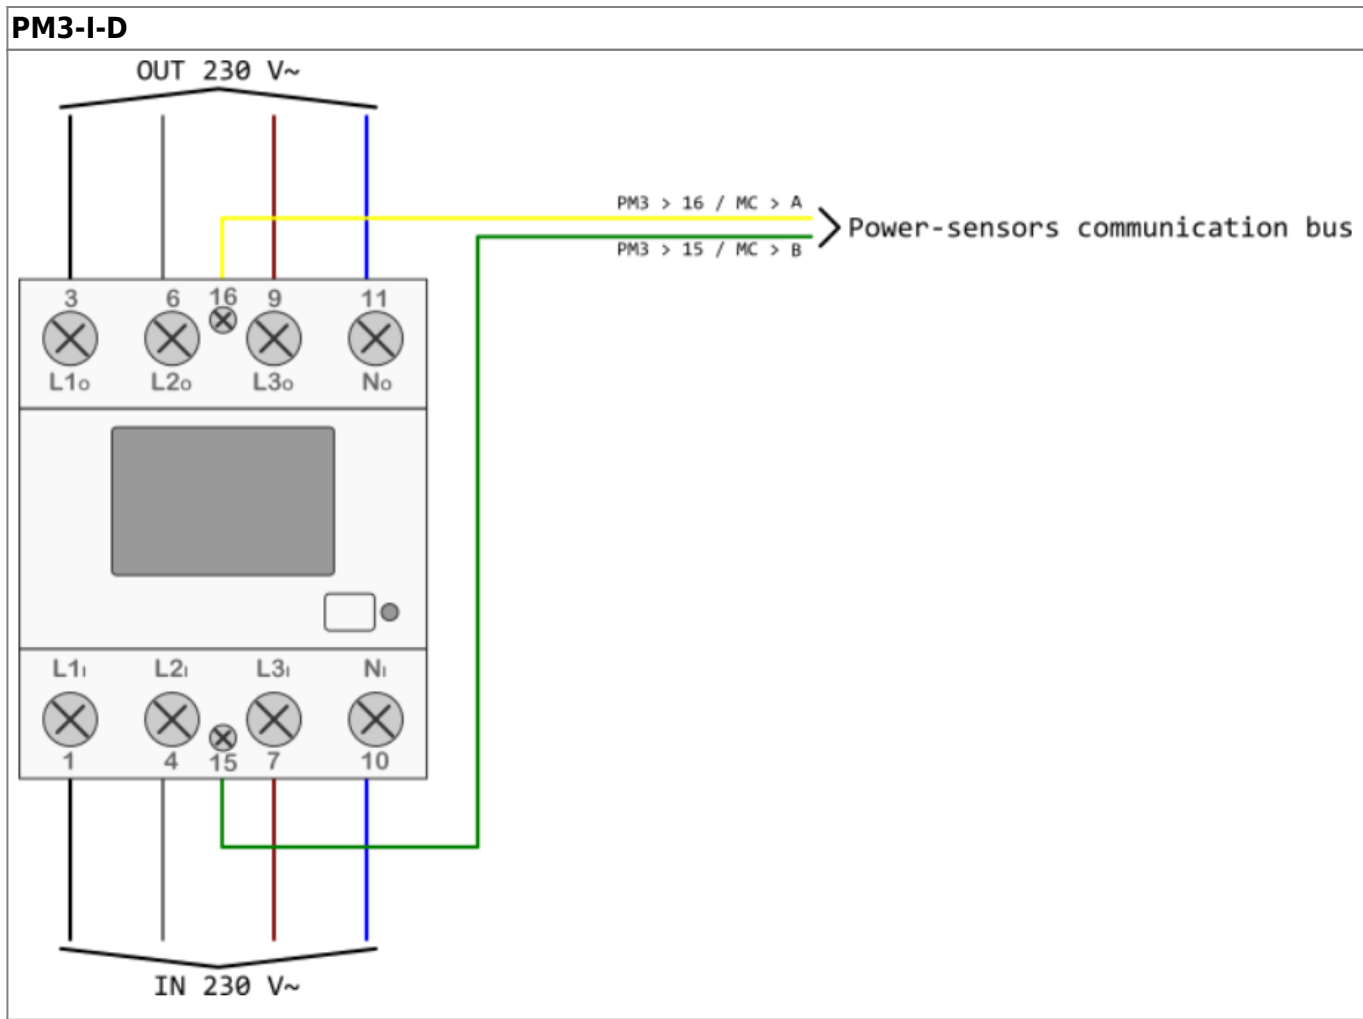

HEMS G2 wiring

PM1-E-D

PM3-E-D-CT

From: <http://wiki.hiq-home.com/> -

Permanent link: http://wiki.hiq-home.com/doku.php?id=en:hems_v1_2_0:methods_resources:wiring&rev=1616075296

Last update: 2021/03/18 13:48