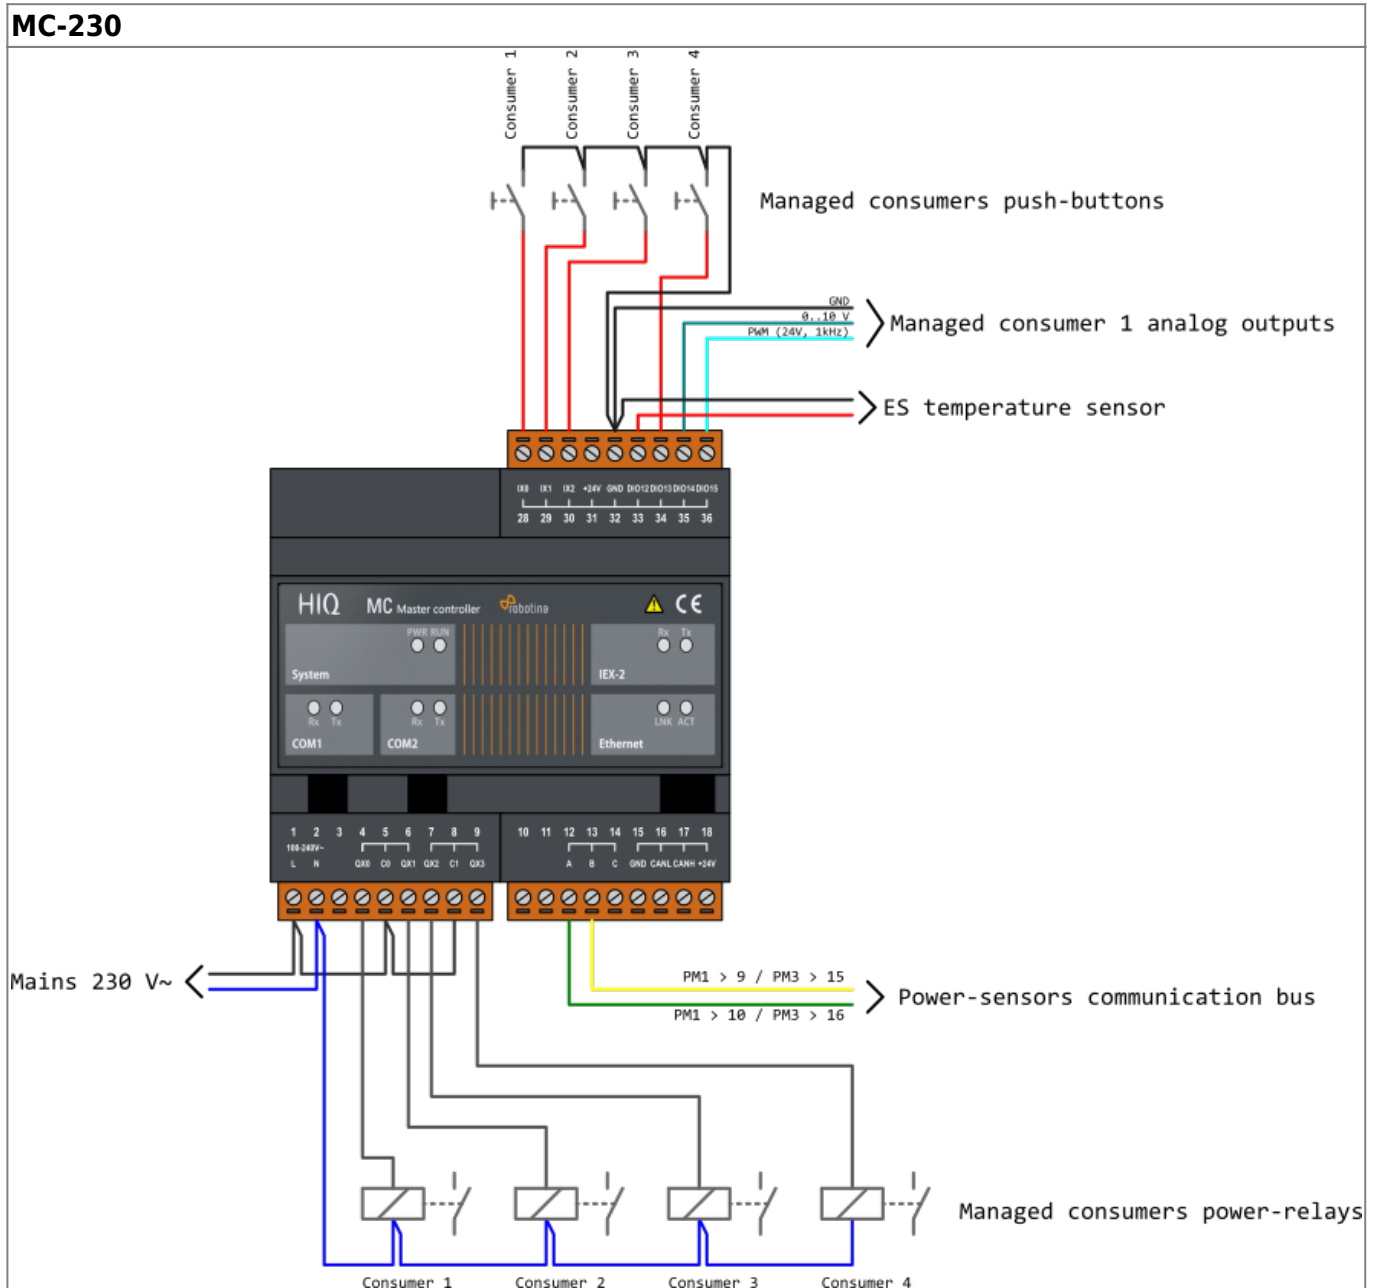

# HEMS G2 wiring

**PM1-E-D**

# PM3-E-D-CT

From: <http://wiki.hiq-home.com/> -

Permanent link: [http://wiki.hiq-home.com/doku.php?id=en:hems\\_v1\\_2\\_0:methods\\_resources:wiring&rev=1616075296](http://wiki.hiq-home.com/doku.php?id=en:hems_v1_2_0:methods_resources:wiring&rev=1616075296)