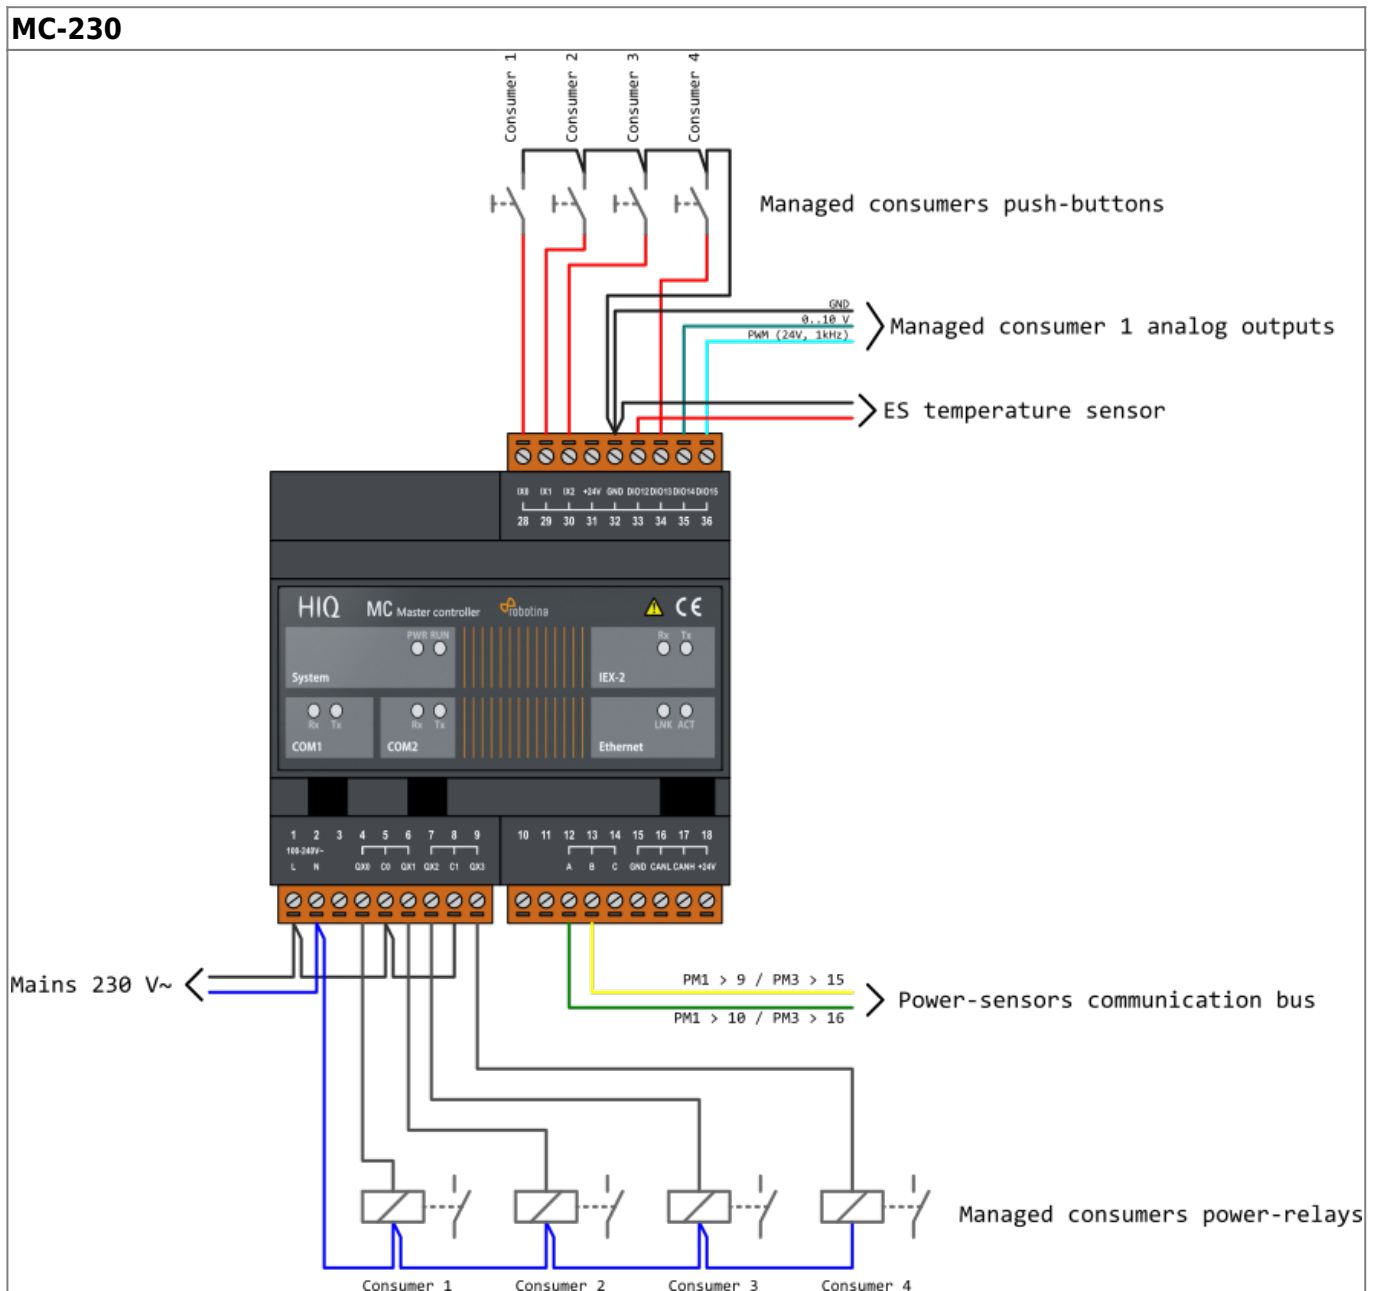

HEMS G2 wiring

PM1-E-D

PM3-E-D-CT

From: <http://wiki.hiq-home.com/> -

Permanent link: http://wiki.hiq-home.com/doku.php?id=en:hems_v1_2_0:methods_resources:wiring&rev=1616075296

Last update: 2021/03/18 13:48