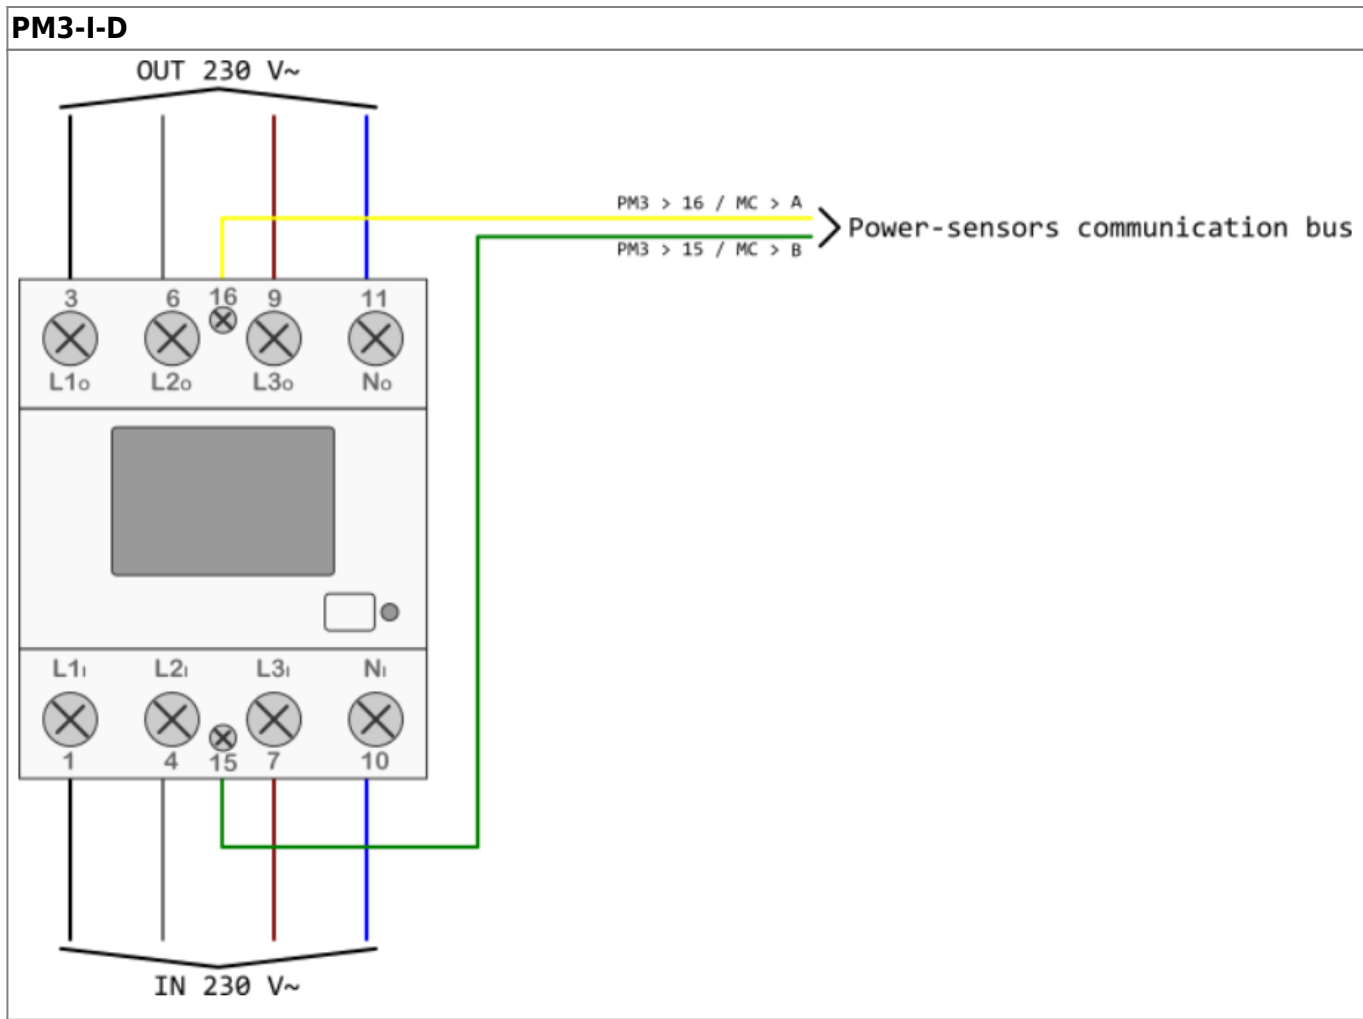

# HEMS G2 wiring

**PM1-E-D**

# PM3-E-D-CT

From: <http://wiki.hiq-home.com/> -

Permanent link: [http://wiki.hiq-home.com/doku.php?id=en:hems\\_v1\\_2\\_0:methods\\_resources:wiring&rev=1616075296](http://wiki.hiq-home.com/doku.php?id=en:hems_v1_2_0:methods_resources:wiring&rev=1616075296)