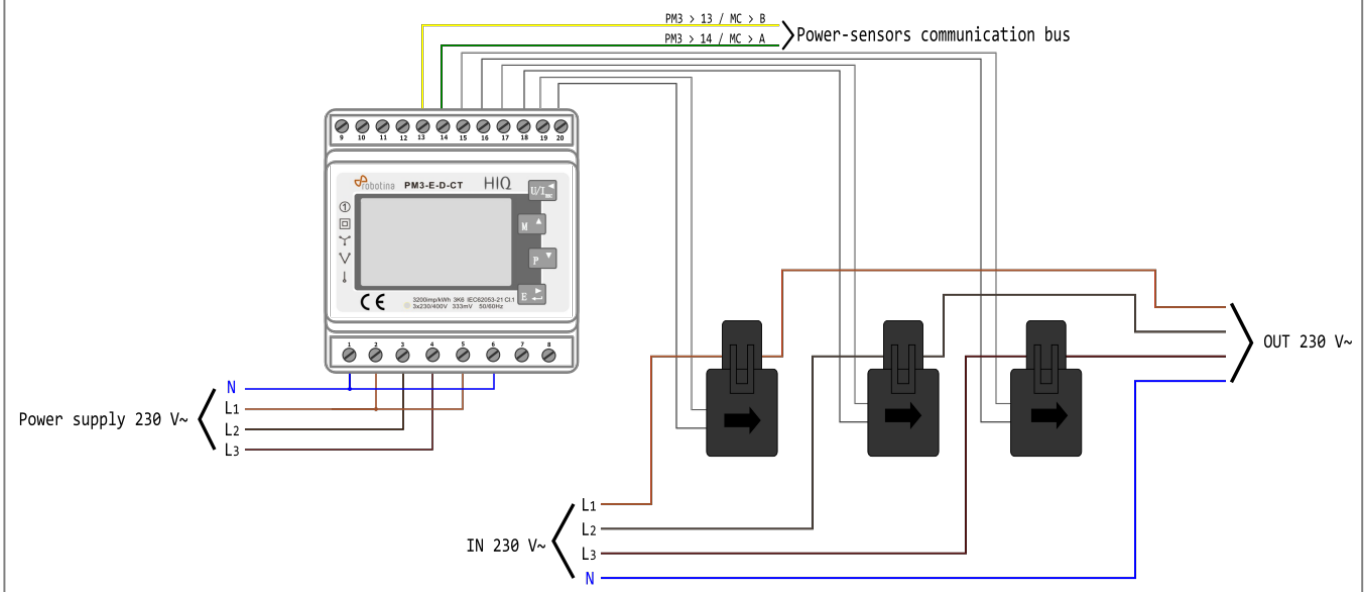

HEMS G2 wiring

PM1-E-D

PM3-E-D-CT

From: <http://wiki.hiq-home.com/> -

Permanent link: http://wiki.hiq-home.com/doku.php?id=en:hems_v1_2_0:methods_resources:wiring&rev=1616075296

Last update: 2021/03/18 13:48