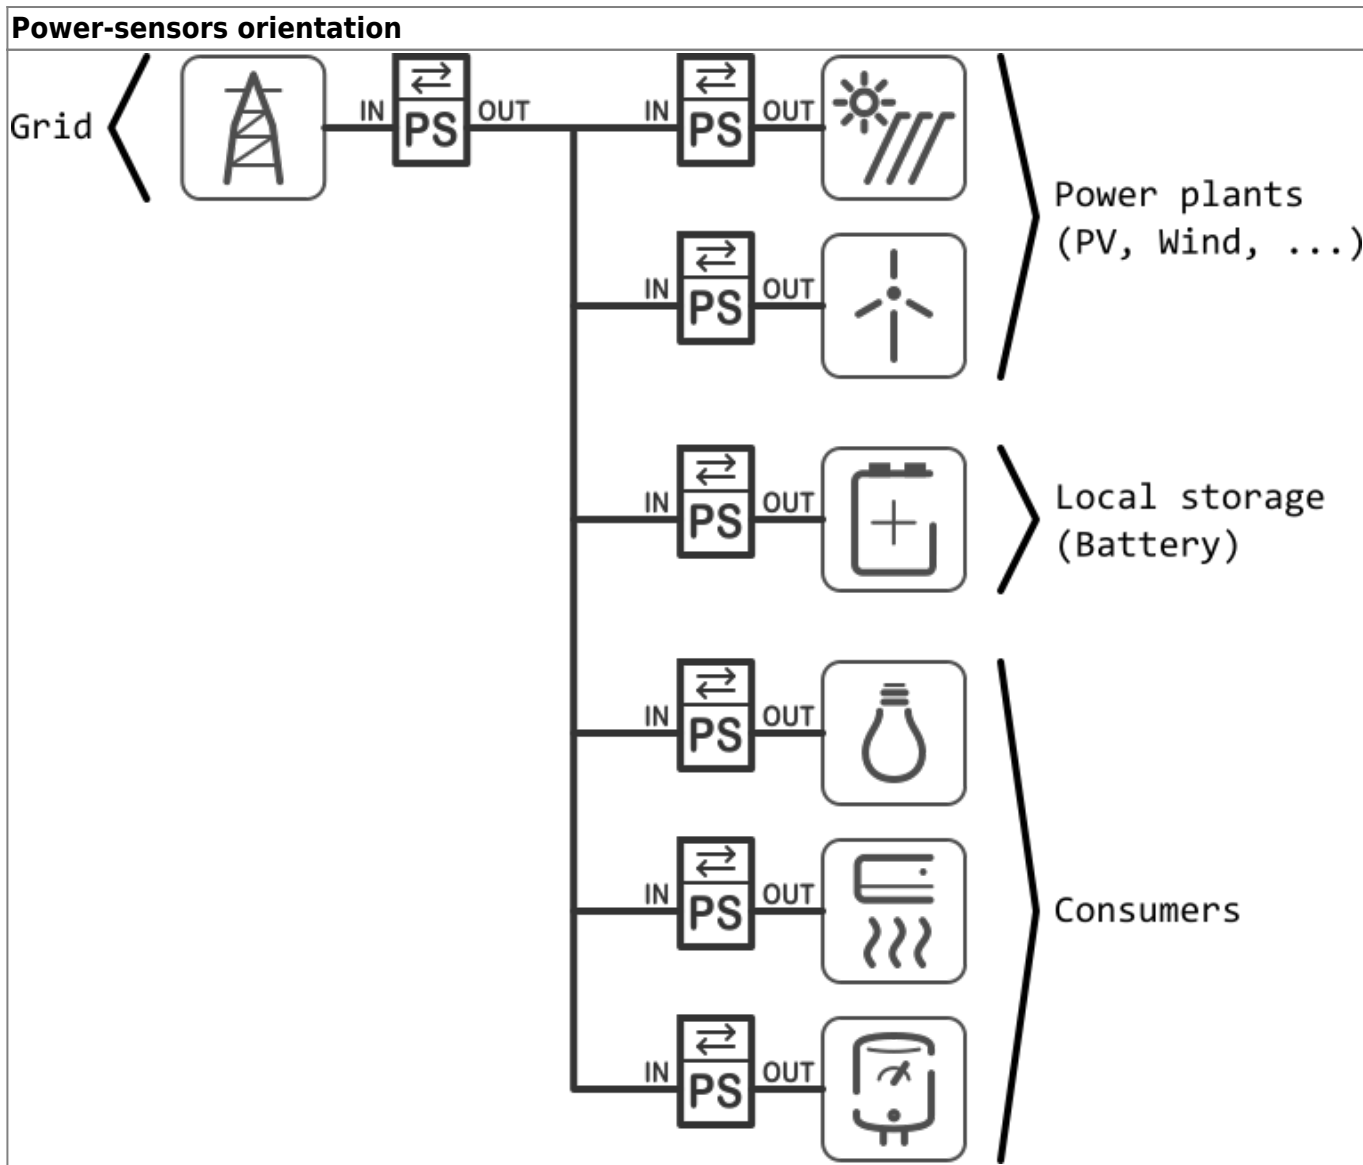

HEMS G2 wiring

PM1-E-D

PM3-E-D-CT

From: <http://wiki.hiq-home.com/> -

Permanent link: http://wiki.hiq-home.com/doku.php?id=en:hems_v1_2_0:methods_resources:wiring&rev=1616075296

Last update: 2021/03/18 13:48