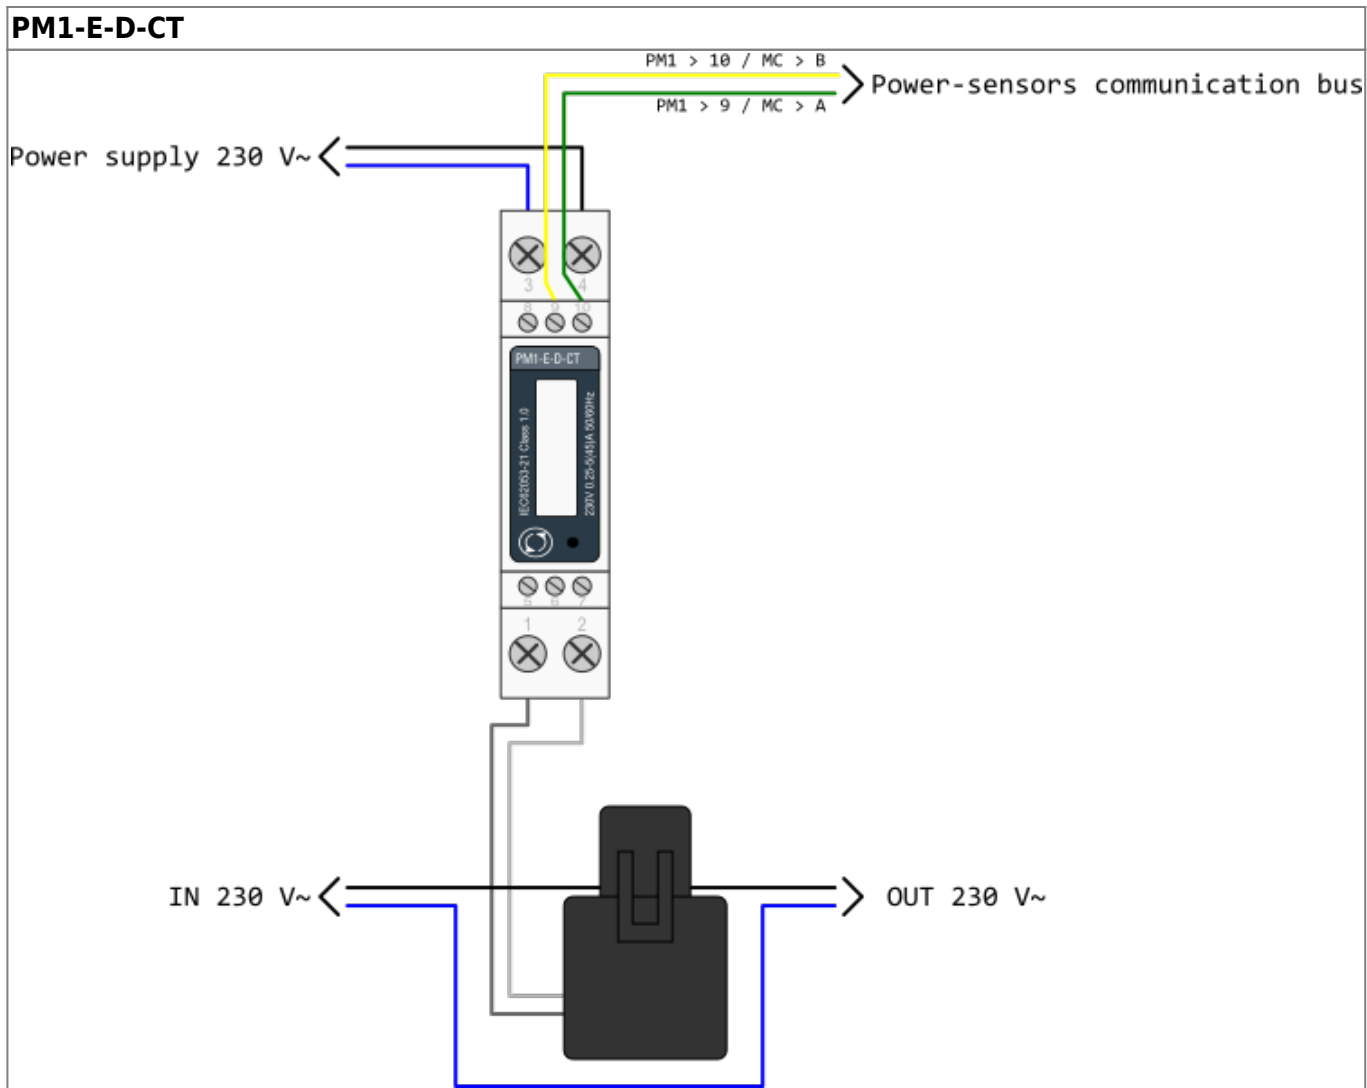

HEMS G2 wiring

PM1-E-D

PM3-E-D-CT

From: <http://wiki.hiq-home.com/> -

Permanent link: http://wiki.hiq-home.com/doku.php?id=en:hems_v1_2_0:methods_resources:wiring&rev=1616075296

Last update: 2021/03/18 13:48