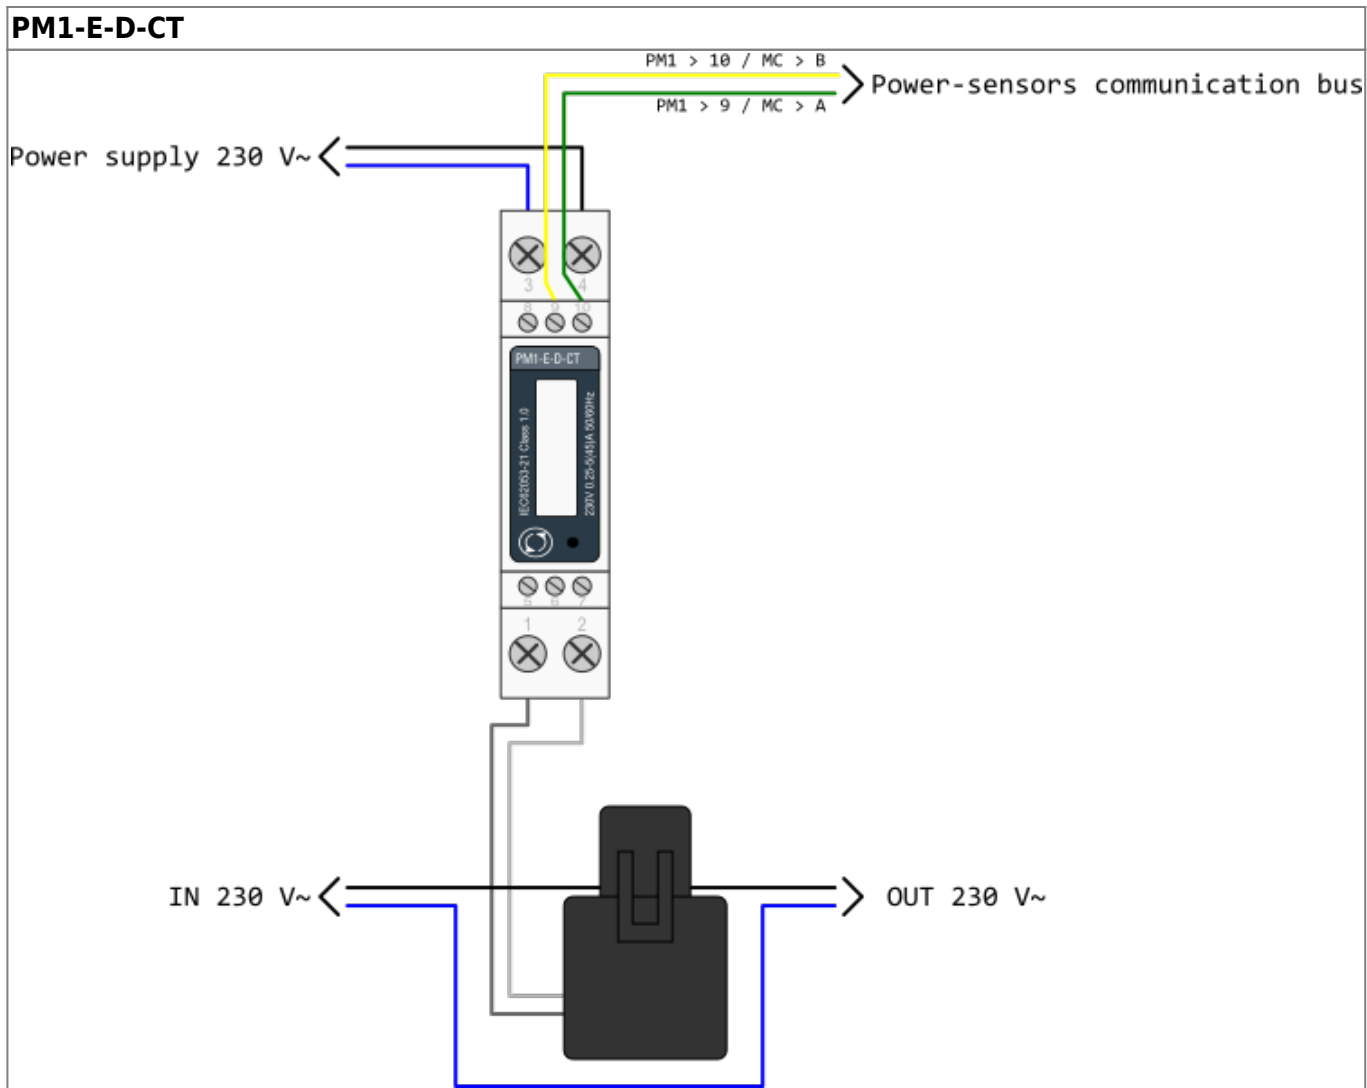

# HEMS G2 wiring

**PM1-E-D**

# PM3-E-D-CT

From: <http://wiki.hiq-home.com/> -

Permanent link: [http://wiki.hiq-home.com/doku.php?id=en:hems\\_v1\\_2\\_0:methods\\_resources:wiring&rev=1616075296](http://wiki.hiq-home.com/doku.php?id=en:hems_v1_2_0:methods_resources:wiring&rev=1616075296)