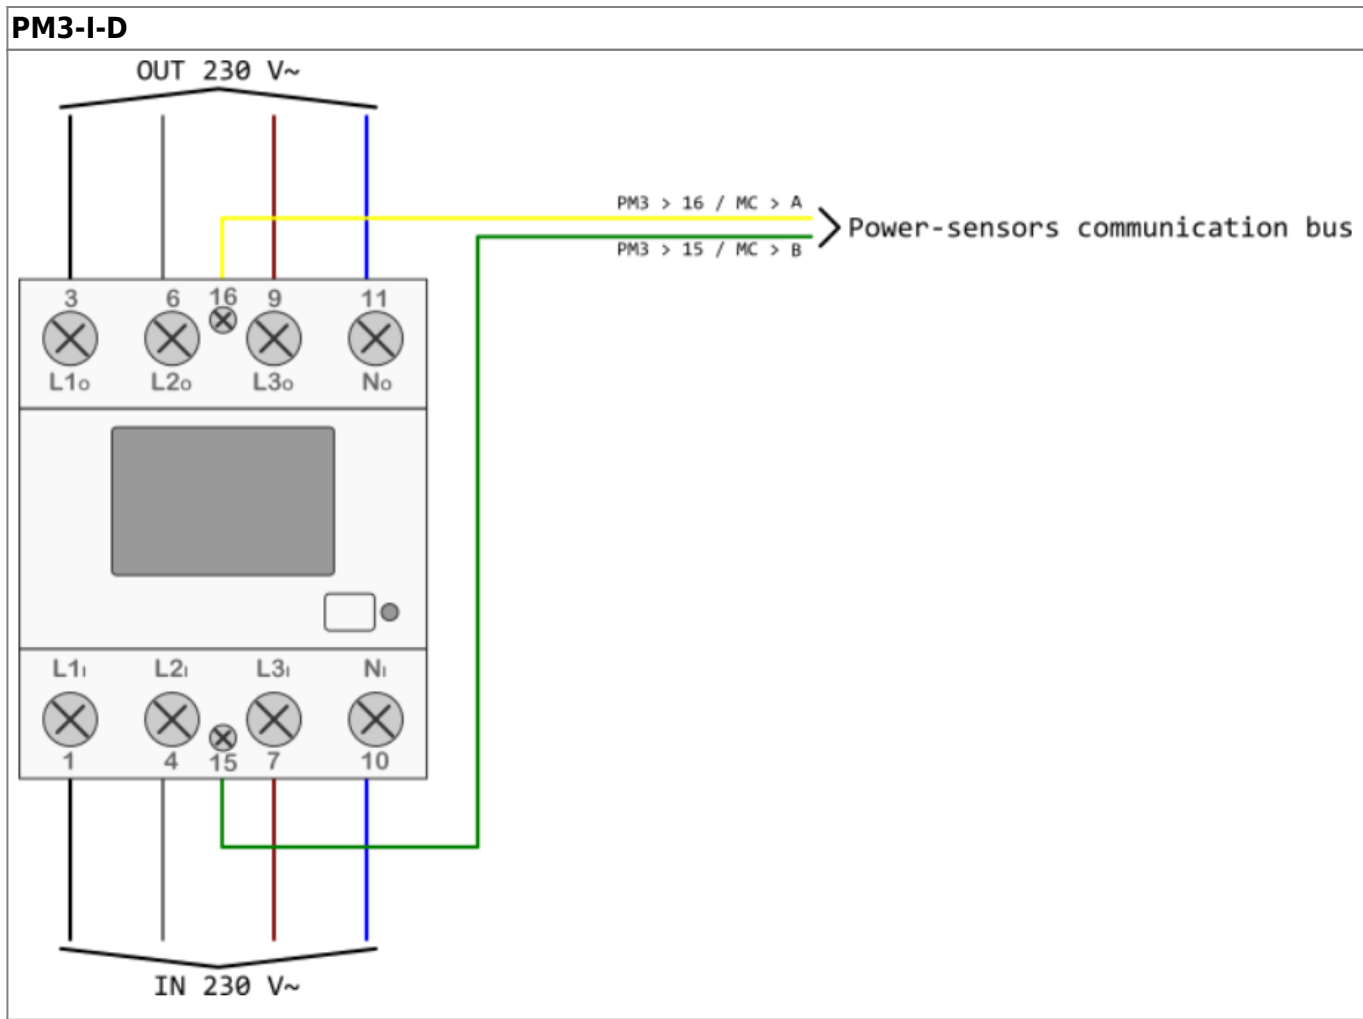

HEMS v1.2.0 wiring

PM1-E-D

PM3-E-D-CT

From: <http://wiki.hiq-home.com/> -

Permanent link: http://wiki.hiq-home.com/doku.php?id=en:hems_v1_2_0:methods_resources:wiring&rev=1616075312

Last update: 2021/03/18 13:48