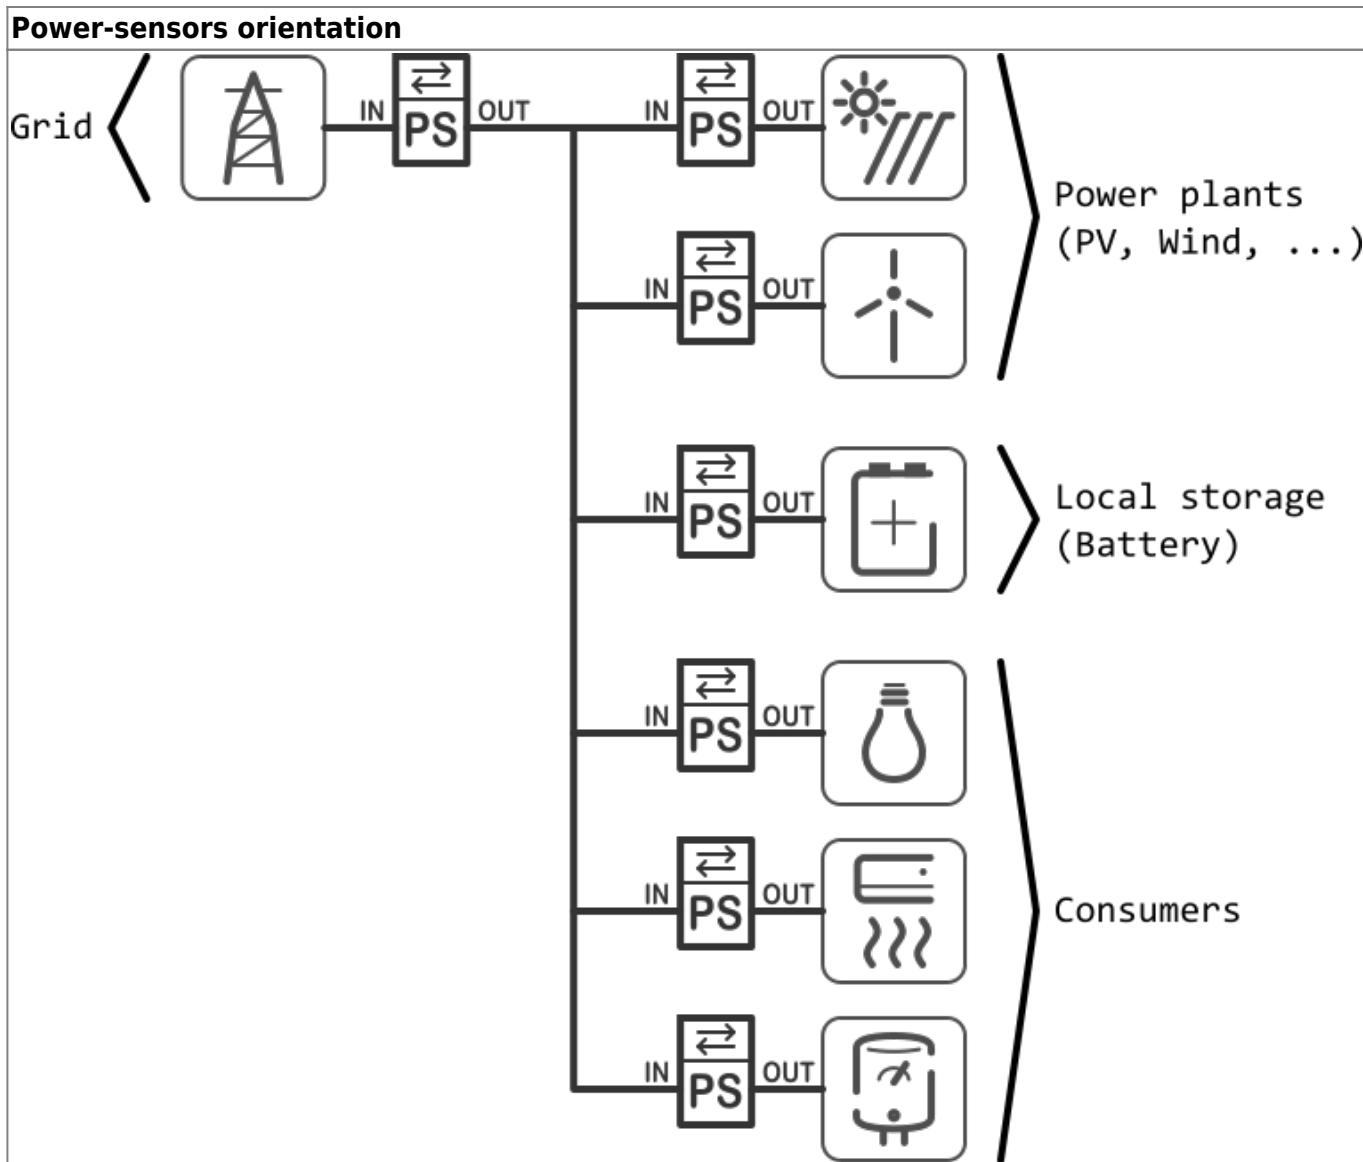

HEMS v1.2.0 wiring

PM1-E-D

PM3-E-D-CT

From: <http://wiki.hiq-home.com/> -

Permanent link: http://wiki.hiq-home.com/doku.php?id=en:hems_v1_2_0:methods_resources:wiring&rev=1616075312

Last update: 2021/03/18 13:48