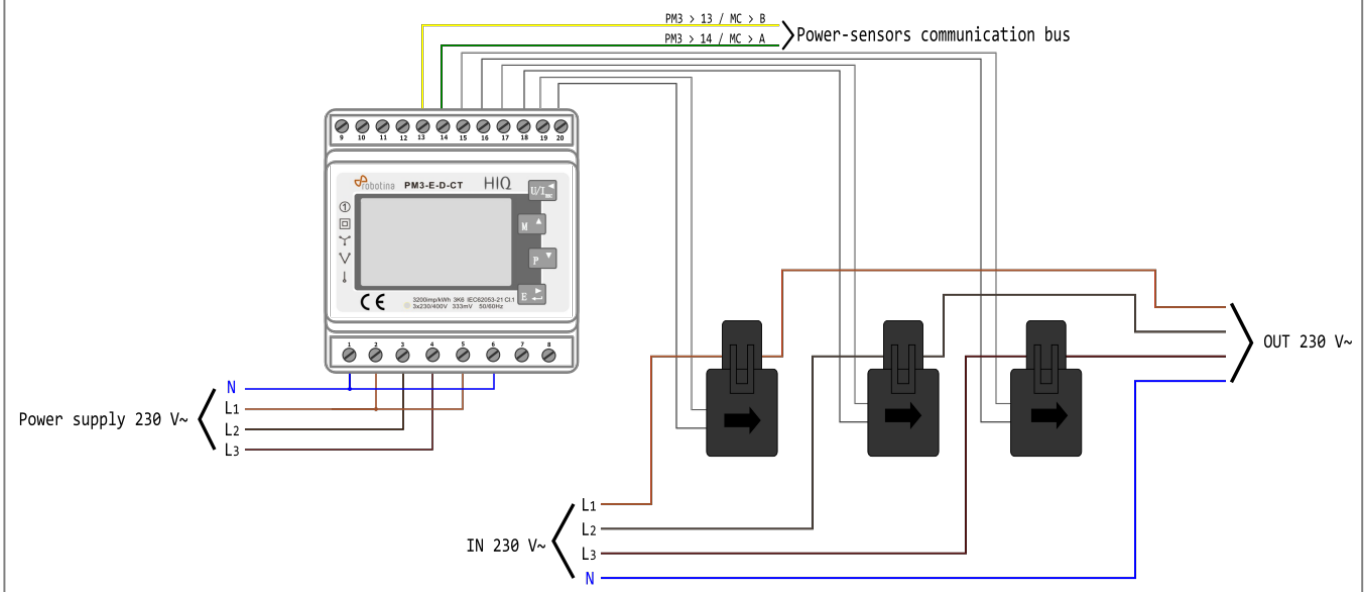

HEMS v1.2.0 wiring

PM1-E-D

PM3-E-D-CT

From: <http://wiki.hiq-home.com/> -

Permanent link: http://wiki.hiq-home.com/doku.php?id=en:hems_v1_2_0:methods_resources:wiring&rev=1616075312

Last update: 2021/03/18 13:48