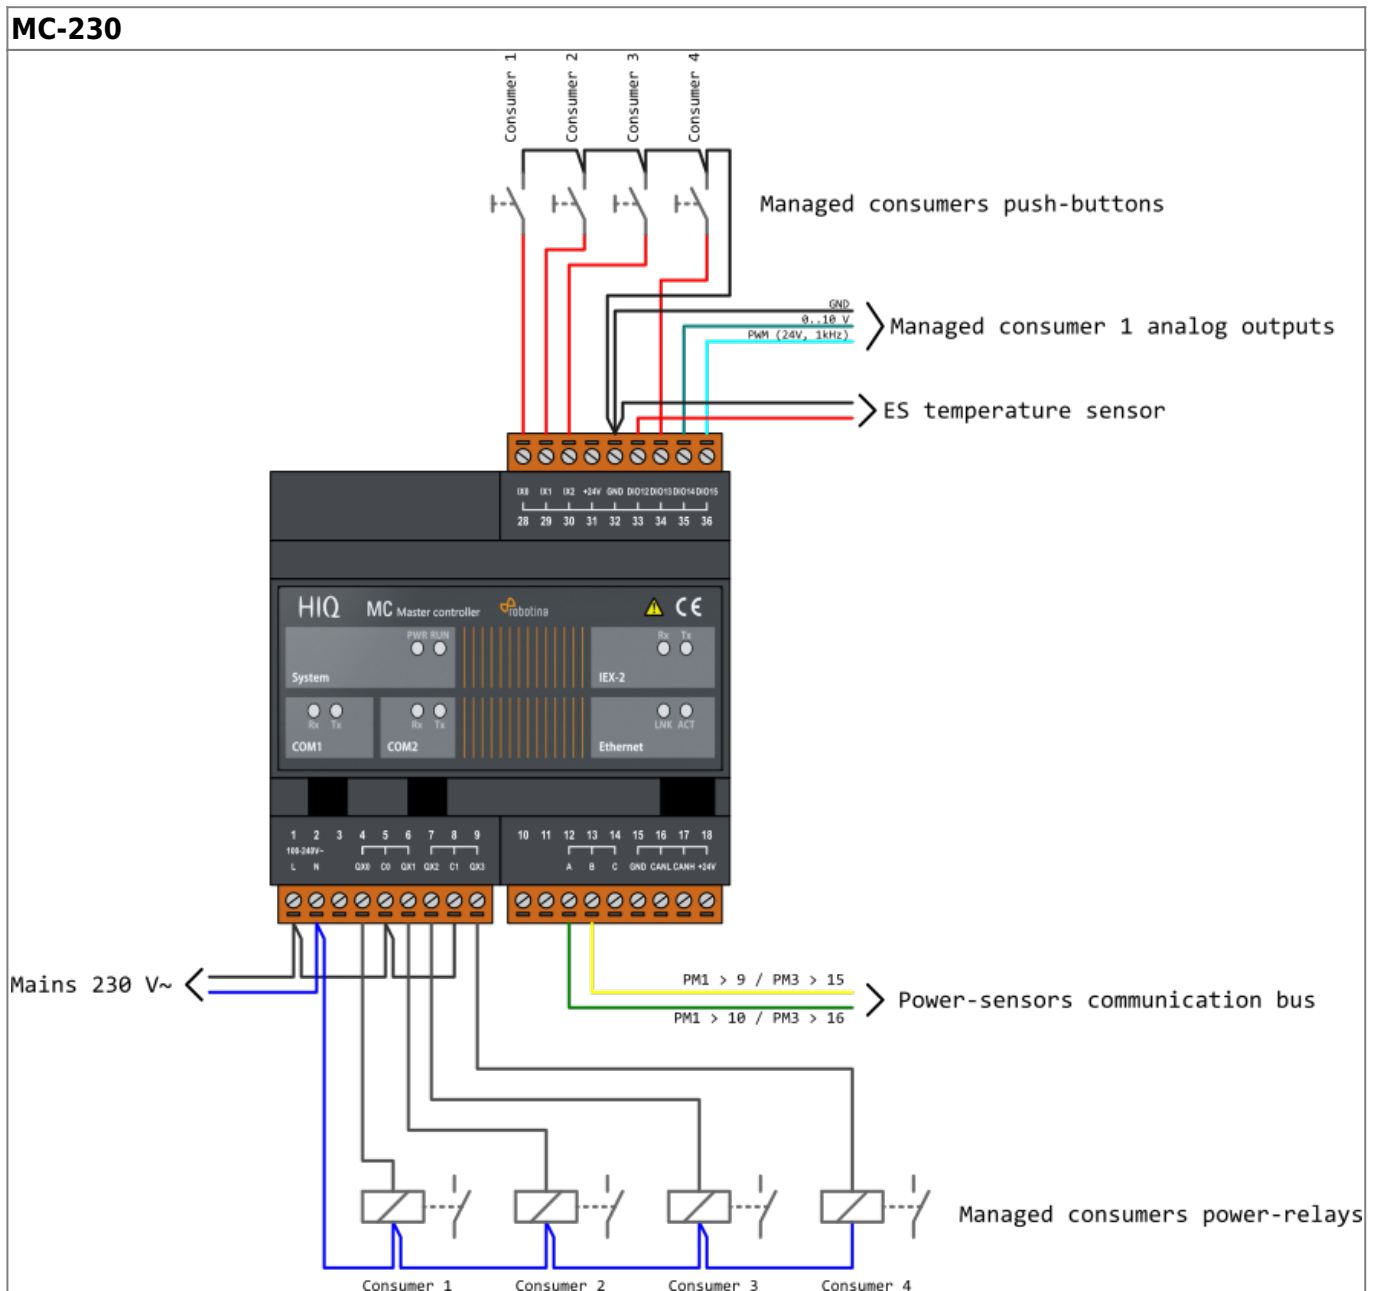

HEMS v1.2.0 wiring

PM1-E-D

PM3-E-D-CT

From: <http://wiki.hiq-home.com/> -

Permanent link: http://wiki.hiq-home.com/doku.php?id=en:hems_v1_2_0:methods_resources:wiring&rev=1616075312

Last update: 2021/03/18 13:48