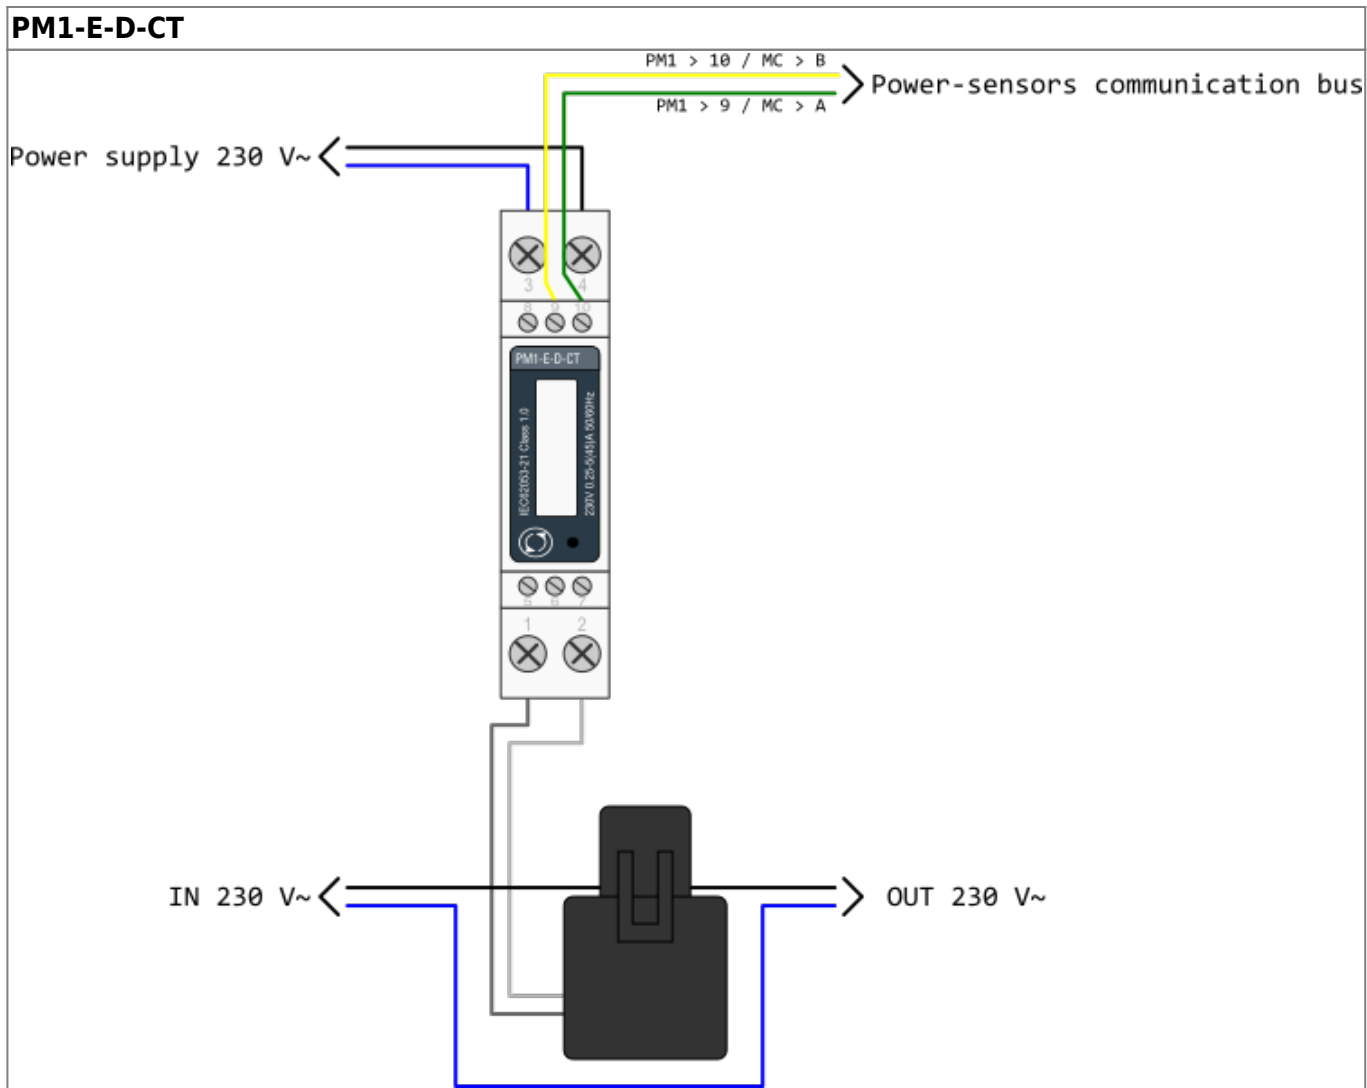

HEMS v1.2.0 wiring

PM1-E-D

PM3-E-D-CT

From: <http://wiki.hiq-home.com/> -

Permanent link: http://wiki.hiq-home.com/doku.php?id=en:hems_v1_2_0:methods_resources:wiring&rev=1616075312

Last update: 2021/03/18 13:48