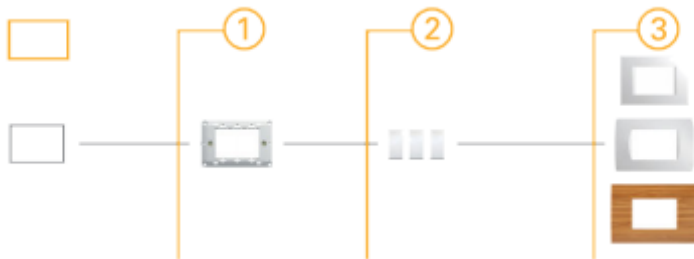

Push button illumination	CAD-SW-LED-IQ	white LED illumination	In-field, flush box in buttons
Bus extender	CAD-BE-PROT-IQ	RJ9 to wires bus adapter, surge protection	Cabinet; DIN rail 2M
Bus cable	CAD-P-IQ	2.5 cm RJ9 to RJ9 bus cable	Cabinet; module to module, 2.5cm
	CAD-P2-IQ	2 m RJ9 to RJ9 bus cable	Cabinet; module to module, 2m
Temperature sensor	ES-IQ	External temperature sensor	In-field
	ES-A-IQ	External temperature sensor in Aluminum housing	In-field

Training and Demo material

Name	Code	Description
Demo suitcase	HIQ-MOB-ST-KIT	Mobile demonstration set
Demo suitcase and set	HIQ-MOB-EX-KIT	Mobile demonstration set + start set
Demo wall	HIQ-WALL-KIT	“Window to future” multimedia set

Stylish accessories

Name	Code	Description