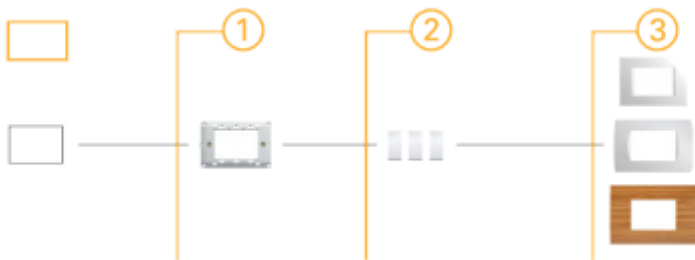

Buttons	CAD-2-BUT-IQ	2 mini buttons	Cabinet; On module
Push button illumination	CAD-SW-LED-IQ	white LED illumination	In-field, flush box in buttons
Bus extender	CAD-BE-PROT-IQ	RJ9 to wires bus adapter, surge protection	Cabinet; DIN rail 2M
Bus cable	CAD-P-IQ	2.5 cm RJ9 to RJ9 bus cable	Cabinet; module to module, 2.5cm
	CAD-P2-IQ	2 m RJ9 to RJ9 bus cable	Cabinet; module to module, 2m
Temperature sensor	ES-IQ	External temperature sensor	In-field
	ES-A-IQ	External temperature sensor in Aluminum housing	In-field

Training and Demo material

Name	Code	Description
Demo suitcase	HIQ-MOB-ST-KIT	Mobile demonstration set
Demo suitcase and set	HIQ-MOB-EX-KIT	Mobile demonstration set + start set
Demo wall	HIQ-WALL-KIT	“Window to future” multimedia set

Stylish accessories

Name	Code	Description