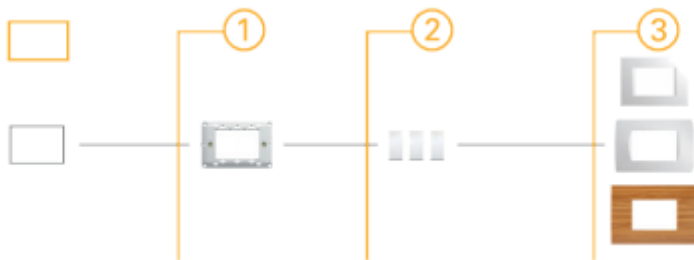

Buttons	CAD-2-BUT-IQ	2 mini buttons	Cabinet; On module
Push button illumination	CAD-SW-LED-IQ	white LED illumination	In-field, flush box in buttons
Bus extender	CAD-BE-PROT-IQ	RJ9 to wires bus adapter, surge protection	Cabinet; DIN rail 2M
Bus cable	CAD-P-IQ	2.5 cm RJ9 to RJ9 bus cable	Cabinet; module to module, 2.5cm
	CAD-P2-IQ	2 m RJ9 to RJ9 bus cable	Cabinet; module to module, 2m
Temperature sensor	ES-IQ	External temperature sensor	In-field
	ES-A-IQ	External temperature sensor in Aluminum housing	In-field

Training and Demo material

Name	Code	Description
Demo suitcase	HIQ-MOB-ST-KIT	Mobile demonstration set
Demo suitcase and set	HIQ-MOB-EX-KIT	Mobile demonstration set + start set
Demo wall	HIQ-WALL-KIT	“Window to future” multimedia set

Stylish accessories

Name	Code	Description