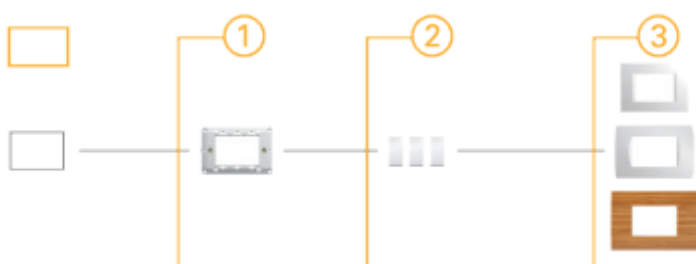

3-ph Power meter set	PM-3-IQ	3-phase direct connection power meter set	Cabinet; DIN rail 4+2M
PIR sensor	IR-580-IQ	Indoor PIR motion sensor	In-field; on-wall
Door switch	REED-SW	Door / window switch	door / window frame
Lightness sensor	RHKF-U	Outside and indoor lightness sensor	In-field; on-wall
Remote controller	RE-2-IQ	Flat IR remote controller	Handheld
Light driver	LUD12-IQ	Universal 230 VAC light driver	Cabinet; DIN rail 1M
Buttons	CAD-2-BUT-IQ	2 mini buttons	Cabinet; On module
Push button illumination	CAD-SW-LED-IQ	white LED illumination	In-field, flush box in buttons
Bus extender	CAD-BE-PROT-IQ	RJ9 to wires bus adapter, surge protection	Cabinet; DIN rail 2M
Bus cable	CAD-P-IQ	2.5 cm RJ9 to RJ9 bus cable	Cabinet; module to module, 2.5cm
	CAD-P2-IQ	2 m RJ9 to RJ9 bus cable	Cabinet; module to module, 2m
Temperature sensor	ES-IQ	External temperature sensor	In-field
	ES-A-IQ	External temperature sensor in Aluminum housing	In-field

Training and Demo material

Name	Code	Description
Demo suitcase	HIQ-MOB-ST-KIT	Mobile demonstration set
Demo suitcase and set	HIQ-MOB-EX-KIT	Mobile demonstration set + start set
Demo wall	HIQ-WALL-KIT	"Window to future" multimedia set

Stylish accessories

Name	Code	Description