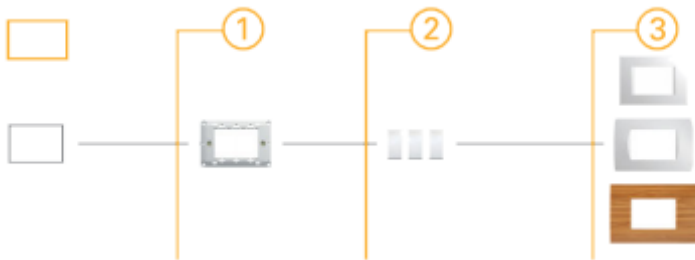

System accessories

Name	Code	Description	Mounting
Power supply	PS-IQ	24 VDC / 3.8 A power supply	Cabinet; DIN rail 5M
Power meter set	PM-1-IQ	single phase direct connection power meter set	Cabinet; DIN rail 1+2M
3-ph Power meter set	PM-3-IQ	3-phase direct connection power meter set	Cabinet; DIN rail 4+2M
PIR sensor	IR-580-IQ	Indoor PIR motion sensor	In-field; on-wall
Door switch	REED-SW	Door / window switch	door / window frame
Lightness sensor	RHKF-U	Outside and indoor lightness sensor	In-field; on-wall
Remote controller	RE-2-IQ	Flat IR remote controller	Handheld
Light driver	LUD12-IQ	Universal 230 VAC light driver	Cabinet; DIN rail 1M
Buttons	CAD-2-BUT-IQ	2 mini buttons	Cabinet; On module
Push button illumination	CAD-SW-LED-IQ	white LED illumination	In-field, flush box in buttons
Bus extender	CAD-BE-PROT-IQ	RJ9 to wires bus adapter, surge protection	Cabinet; DIN rail 2M
Bus cable	CAD-P-IQ	2.5 cm RJ9 to RJ9 bus cable	Cabinet; module to module, 2.5cm
	CAD-P2-IQ	2 m RJ9 to RJ9 bus cable	Cabinet; module to module, 2m
Temperature sensor	ES-IQ	External temperature sensor	In-field
	ES-A-IQ	External temperature sensor in Aluminum housing	In-field

Training and Demo material

Name	Code	Description
Demo suitcase	HIQ-MOB-ST-KIT	Mobile demonstration set
Demo suitcase and set	HIQ-MOB-EX-KIT	Mobile demonstration set + start set
Demo wall	HIQ-WALL-KIT	“Window to future” multimedia set

Stylish accessories

Name	Code	Description