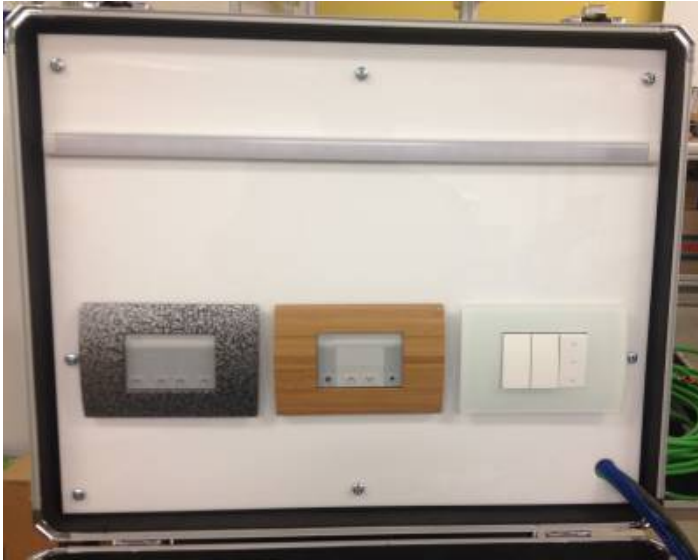

Demo suitcase

Mobile demonstration set

Model number:	HIQ-MOB-ST-KIT
Mounting:	suitcase for table presentations
Dimensions:	510×420×155mm

Applications

- HIQ presentations
- HIQ training

General description

Demo suitcase includes everything needed for presentation of HIQ system functionality. We must download [HIQ configurator](#) (for configuration process and to see functionality of exits) and [HIQ commander](#) for smart phone control.

We can connect outside devices for training purposes and set up everything in [HIQ configurator](#) and [HIQ commander](#).

Included in set

Installed in suitcase

- EURO plug (100-240V AC)
- Protection fuse

- [PM-1-IQ](#) Power meter set
- [PS-IQ](#) Power supply 100-240V AC
- [HC-IQ](#) Home controller
- [LC-10-IQ](#) Light controller
- [BC-5-IQ](#) Blinds controller
- CAD-BC Bus coupler
- Clips for external IEX bus connection
- [LD-V4-IQ](#) RGBW LED driver
- Wi-Fi router

Installed in cover

- RGBW strip LED light
- [SC-4T-IQ](#) touch scene controller / with hammered steel metal frame [OP30MH](#).
- [TH-1T-IQ](#) touch electronic thermostat / with bamboo wood frame [OP30WB](#).
- 2 push buttons and up/down blinds button / with ice white glass frame [OP30GW](#).