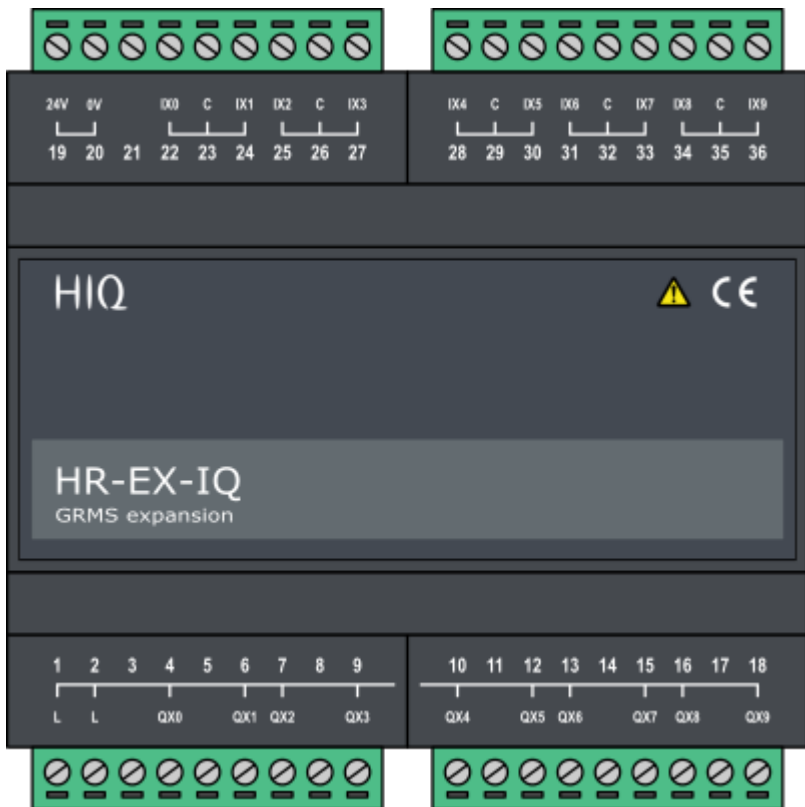

HR-EX-IQ

GRMS expansion

| HR-EX IO List | | |
|---------------|-----|-------------|
| ix0 | qx0 | light 0 |
| ix1 | qx1 | light 1 |
| ix2 | qx2 | light 2 |
| ix3 | qx3 | light 3 |
| ix4 | qx4 | light 4 |
| ix5 | qx5 | bath fan |
| ix6 | qx6 | blinds 0 up |
| ix7 | qx7 | blinds 0 dn |
| ix8 | qx8 | blinds 1 up |
| ix9 | qx9 | blinds 1 dn |