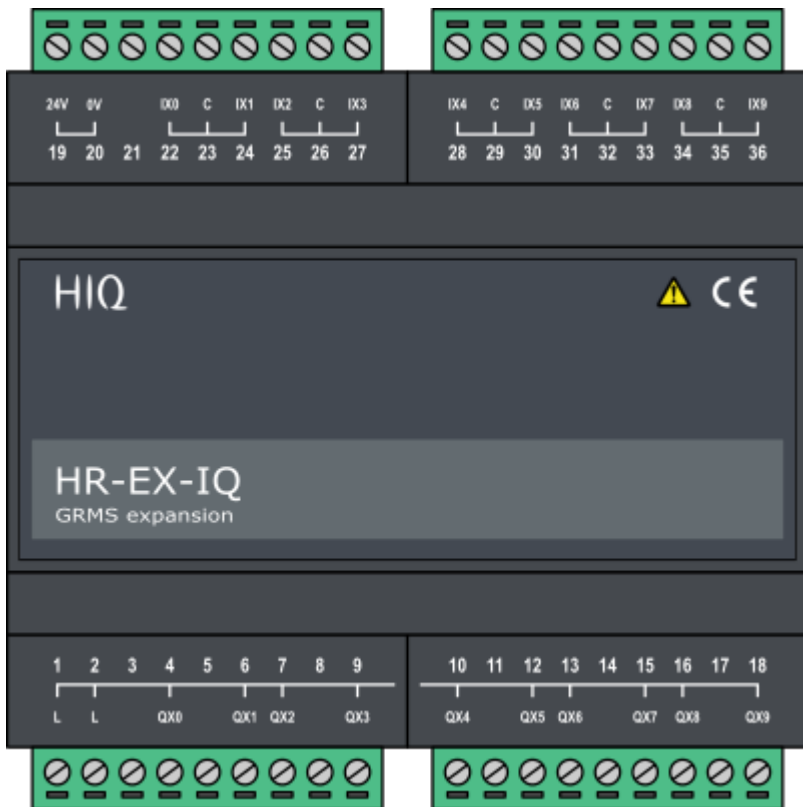

## GRMS expansion

HR-EX IO List		
ix0	qx0	light 0
ix1	qx1	light 1
ix2	qx2	light 2
ix3	qx3	light 3
ix4	qx4	light 4
ix5	qx5	bath fan
ix6	qx6	blinds 0 up
ix7	qx7	blinds 0 dn
ix8	qx8	blinds 1 up
ix9	qx9	blinds 1 dn