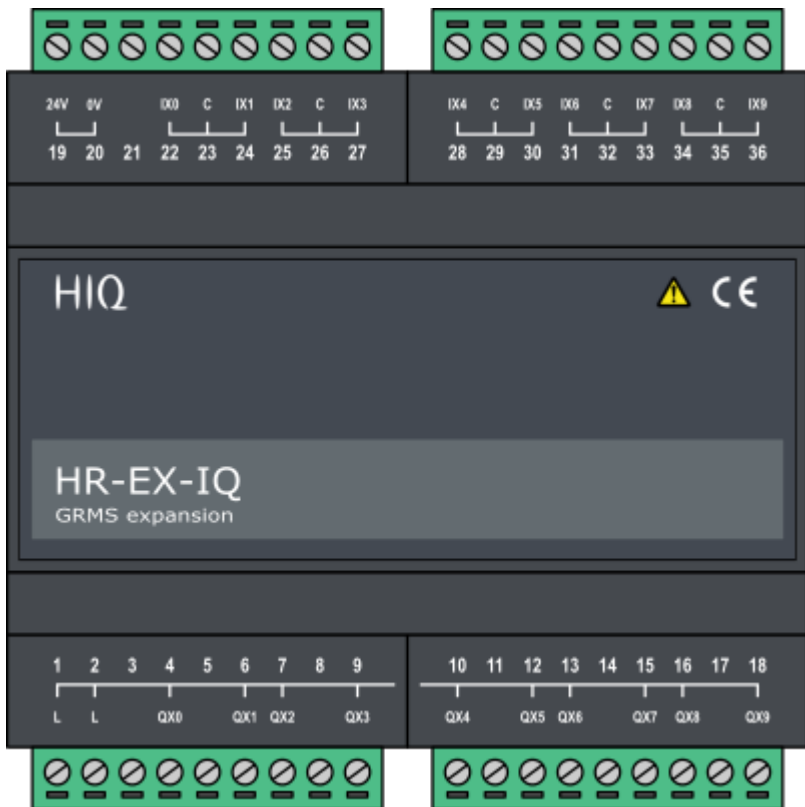

HR-EX-IQ

GRMS expansion

HR-EX IO List		
ix0	qx0	light 0
ix1	qx1	light 1
ix2	qx2	light 2
ix3	qx3	light 3
ix4	qx4	light 4
ix5	qx5	bath fan
ix6	qx6	blinds 0 up
ix7	qx7	blinds 0 dn
ix8	qx8	blinds 1 up
ix9	qx9	blinds 1 dn