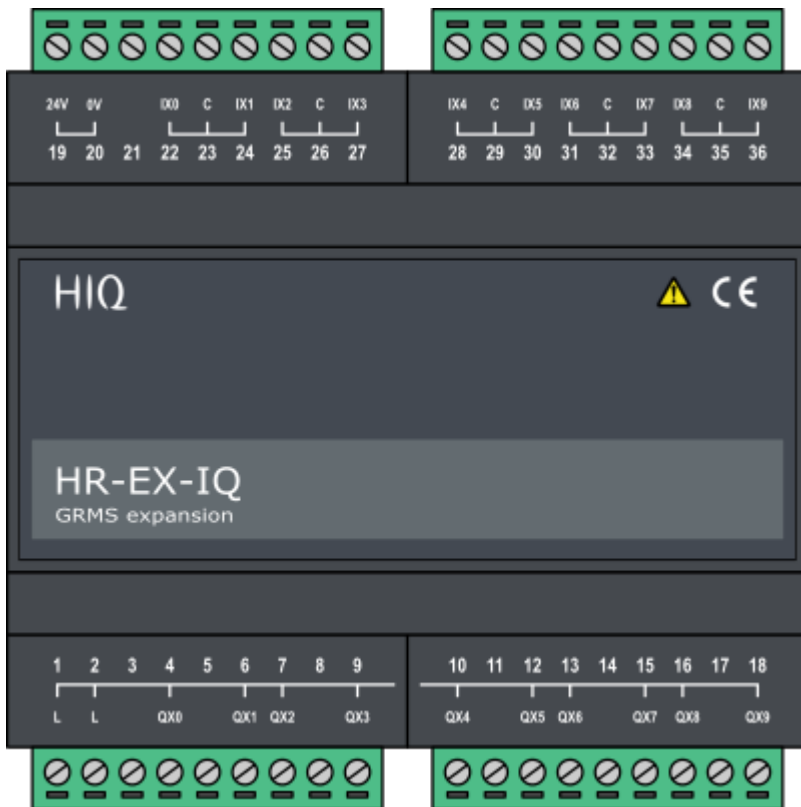

HR-EX-IQ

GRMS expansion

HR-EX IO List		
ix0	qx0	light 0
ix1	qx1	light 1
ix2	qx2	light 2
ix3	qx3	light 3
ix4	qx4	light 4
ix5	qx5	bath fan
ix6	qx6	blinds 0 up
ix7	qx7	blinds 0 dn
ix8	qx8	blinds 1 up
ix9	qx9	blinds 1 dn