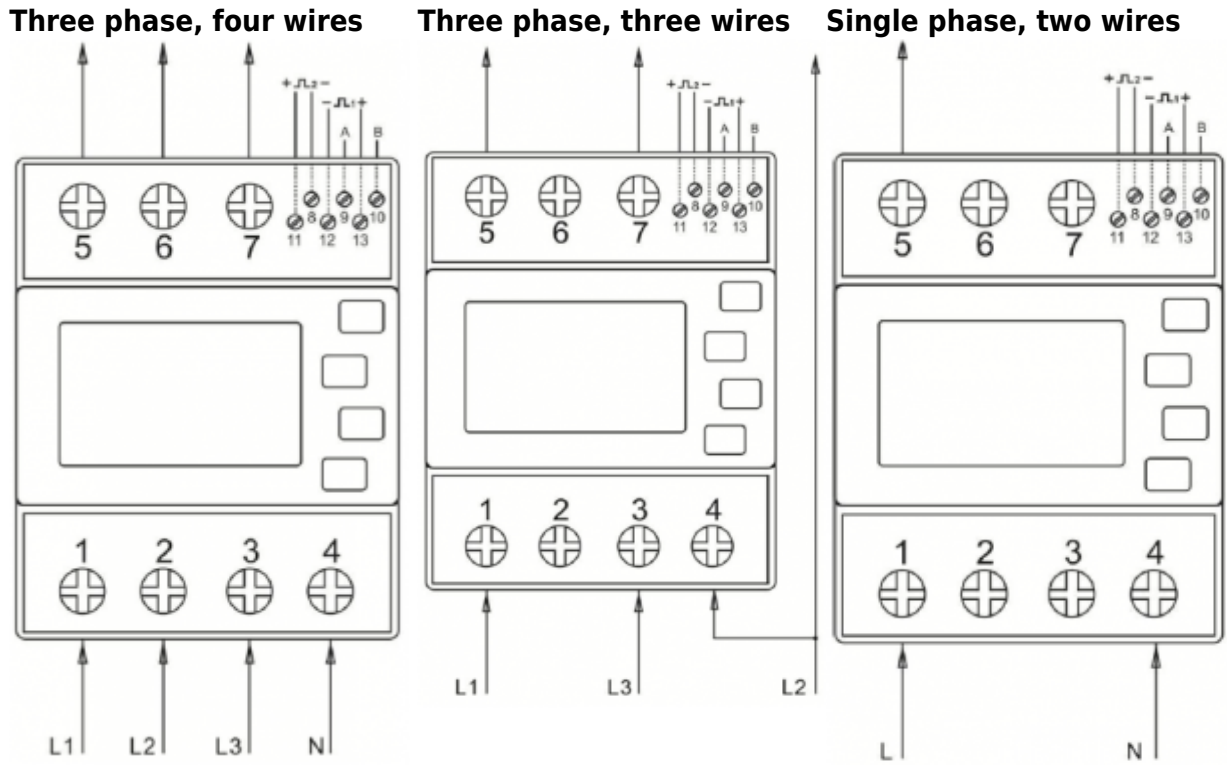

SDM630DC Connection