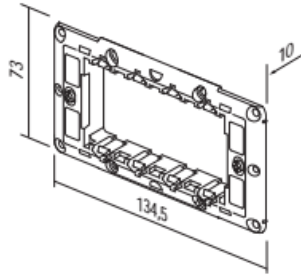

Fixing frame

Model code:

3M	NM30
4M	NM40

- mounting frame with screws
- in accordance with EN 60669-1
- for mounting in rectangular boxes

From:

<https://wiki.hiq-universe.com/> -

Permanent link:

https://wiki.hiq-universe.com/doku.php?id=en:hiq_hw:tem-fixing-frames