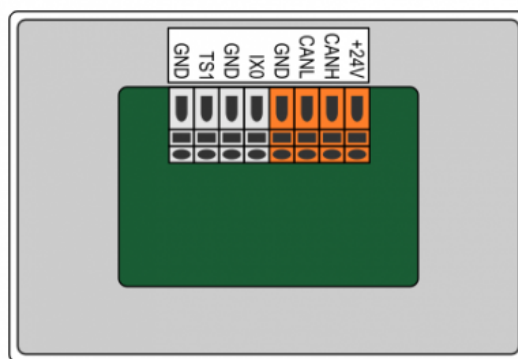

Technical specification

Window switch input:	internal pull-up 12V, 2mA
Temperature measurement:	internal or external ES/ES-A
Power supply:	24V/25mA
Ingress protection:	IP20
Operating temperature:	0..45°C
Storage temperature:	-20..75°C
Relative humidity:	0..95% n/c

Terminals

IEX2 BUS	+24V	IEX2 bus
	CANH	
	CANL	
	GND	
Window magnetic switch	IX0	Digital input
	GND	
External temperature sensor ES / ES-A	TS1	Temperature sensor input
	GND	

When installing: "Autoaddress" button will link [FC-1-IQ](#) unit with lowest serial number with thermostat with lowest serial number and so on.

From: <http://wiki.hiq-home.com/> -

Permanent link: <http://wiki.hiq-home.com/doku.php?id=en:hiq_hw:th-3-iq&rev=1563950354>

Last update: **2019/07/24 06:39**