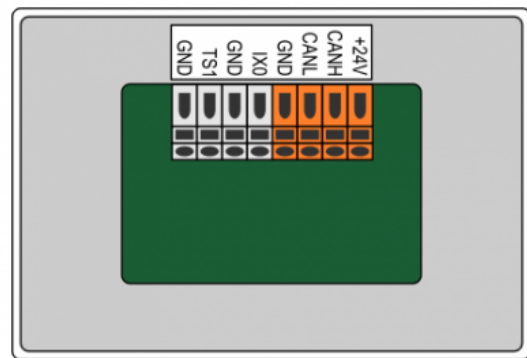

Technical specification

Window switch input:	internal pull-up 12V, 2mA
Temperature measurement:	internal or external ES/ES-A
Power supply:	24V/25mA
Ingress protection:	IP20
Operating temperature:	0..45°C
Storage temperature:	-20..75°C
Relative humidity:	0..95% n/c

Terminals

IEX2 BUS	+24V	IEX2 bus
	CANH	
	CANL	
	GND	
Window magnetic switch	IX0	Digital input
	GND	
External temperature sensor ES / ES-A	TS1	Temperature sensor input
	GND	

When installing: "Autoaddress" button will link [FC-1-IQ](#) unit with lowest serial number with thermostat with lowest serial number and so on.

From:
<http://wiki.hiq-home.com/> -

Permanent link:
<http://wiki.hiq-home.com/doku.php?id=en:hiq_hw:th-3-iq&rev=1563950354>

Last update: **2019/07/24 06:39**