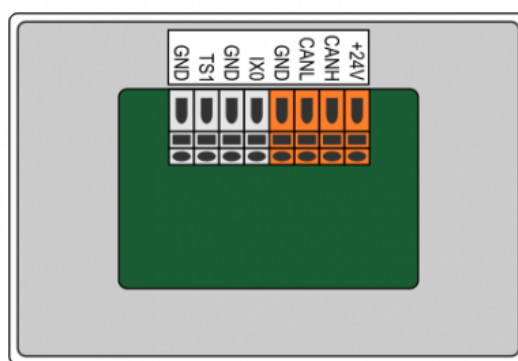

Technical specification

Window switch input:	internal pull-up 12V, 2mA
Temperature measurement:	internal or external ES/ES-A
Power supply:	24V/25mA
Ingress protection:	IP20
Operating temperature:	0..45°C
Storage temperature:	-20..75°C
Relative humidity:	0..95% n/c

Terminals

IEX2 BUS	+24V	IEX2 bus
	CANH	
	CANL	
	GND	
Window magnetic switch	IX0	Digital input
	GND	
External temperature sensor ES / ES-A	TS1	Temperature sensor input
	GND	

When installing: "Autoaddress" button will link [FC-1-IQ](#) unit with lowest serial number with thermostat with lowest serial number and so on.

From: <http://wiki.hiq-home.com/> -

Permanent link: <http://wiki.hiq-home.com/doku.php?id=en:hiq_hw:th-3-iq&rev=1563950431>

Last update: **2019/07/24 06:40**