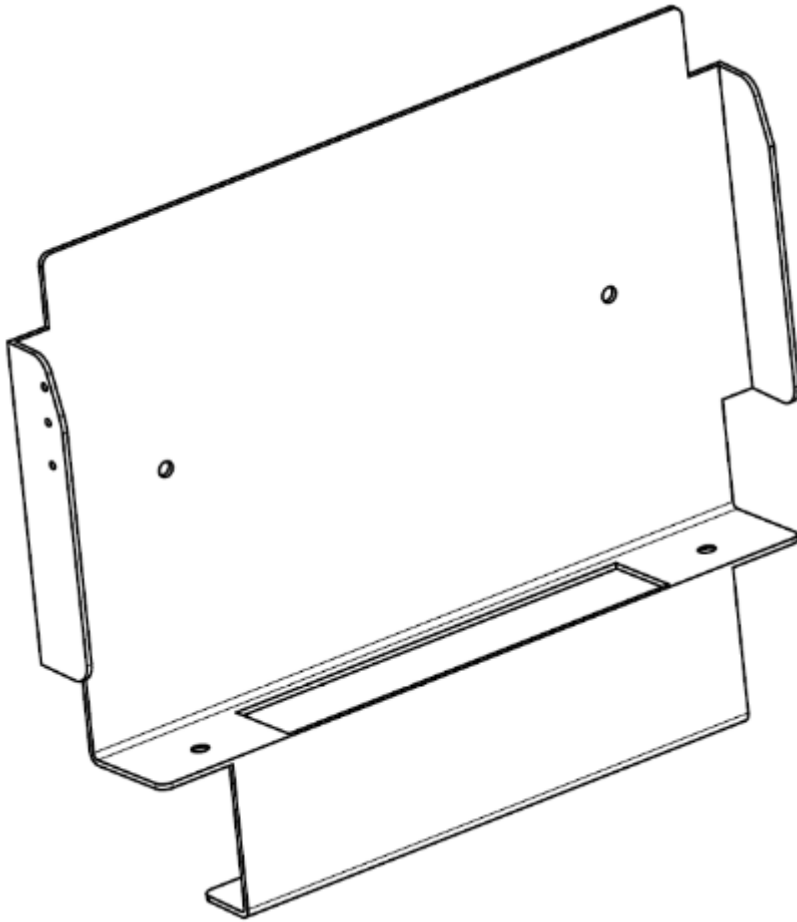

From:
<http://wiki.hiq-home.com/> -

Permanent link:
<http://wiki.hiq-home.com/doku.php?id=en:hiq_hw:tp-9a-iq&rev=1599994549>

Last update: **2020/09/13 10:55**