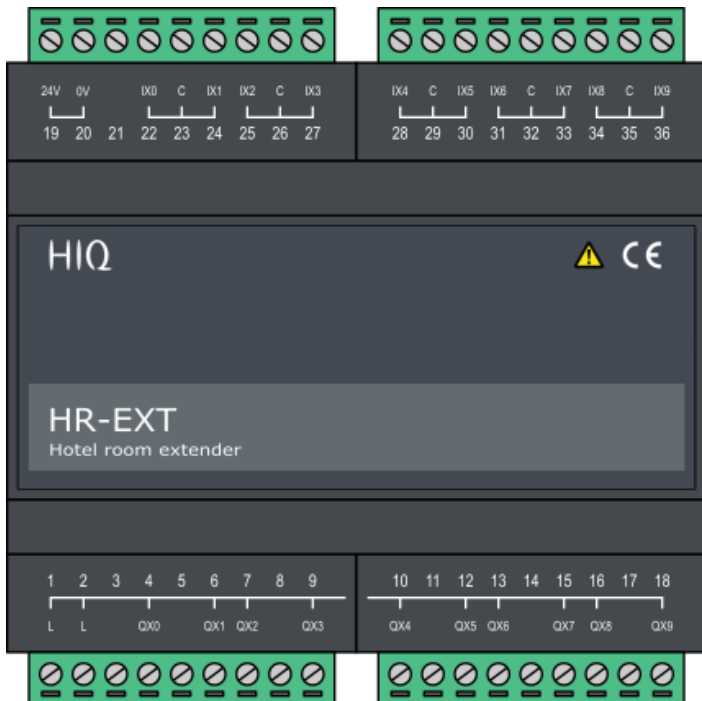

Hotel room extension

Hotel room lights and blinds controller

Model number:	HR-EXT
Mounting:	DIN rail, 6M, 106mm
Dimensions:	106x108x58mm

Applications

- Hotel room lights controller
- Hotel room blinds controller
- Hotel room bathroom fan controller

Features

- Configurable welcome and goodby scene
- Advanced master light control (night mode)
- Easy push-button control
- Periodic / controlled bathroom ventilation when room is inactive, occupied or free

General description

Hotel room extension is an expansion for Hotel room controller which allows to completely control all hotel room lights, bathroom fan and blinds.

Technical specification

Output power per relay	
- incandescent / halogen 230V	800 W
- halogen 12 V with transformer	400 W
- fluorescent with electronic ballast	400 W
- parallel compensated fluo lamps	250 W / 30 uF
Total output power (all relays):	4000 W

Inputs	internal pull-up, 12 V, 2 mA
Maximum input cable length:	50 m
Power supply:	24 V / 120 mA
Ingress protection:	IP20
Operating temperature:	0..45 °C
Storage temperature:	-20..75 °C
Relative humidity:	0..95 % n/c