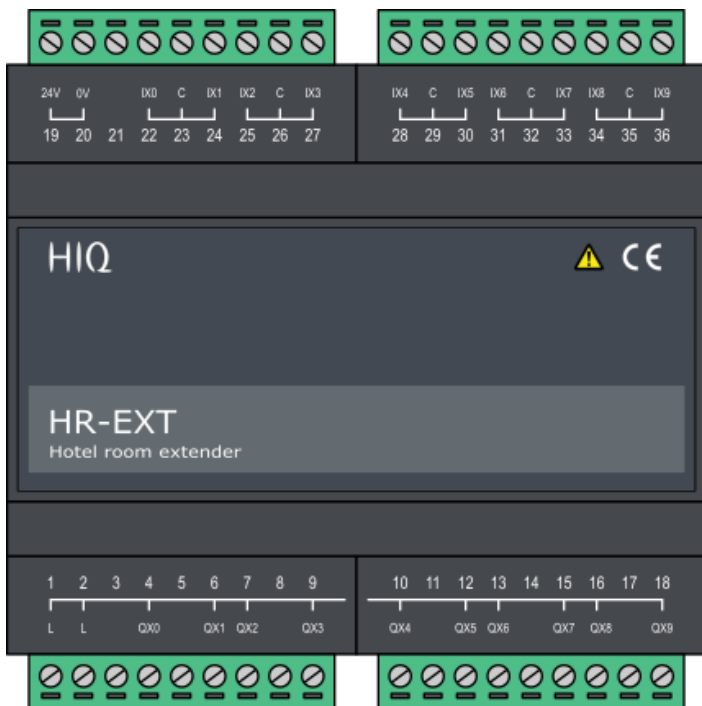

Hotel room extension

Hotel room lights and blinds controller

Model number:	HR-EXT
Mounting:	DIN rail, 6M, 106mm
Dimensions:	106x108x58mm

Applications

- Hotel room lights controller
- Hotel room blinds controller
- Hotel room bathroom fan controller

Features

- Configurable welcome and goodbye scene
- Advanced master light control (night mode)
- Easy push-button control
- Periodic / controlled bathroom ventilation when room is inactive, occupied or free

General description

Hotel room extension is an expansion for Hotel room controller which allows to completely control all hotel room lights, bathroom fan and blinds.

Technical specification

Output power per relay	
- incandescent / halogen 230V	800 W
- halogen 12 V with transformer	400 W
- fluorescent with electronic ballast	400 W
- parallel compensated fluo lamps	250 W / 30 uF
Total output power (all relays):	4000 W

Inputs	internal pull-up, 12 V, 2 mA
Maximum input cable length:	50 m
Power supply:	24 V / 120 mA
Ingress protection:	IP20
Operating temperature:	0..45 °C
Storage temperature:	-20..75 °C
Relative humidity:	0..95 % n/c