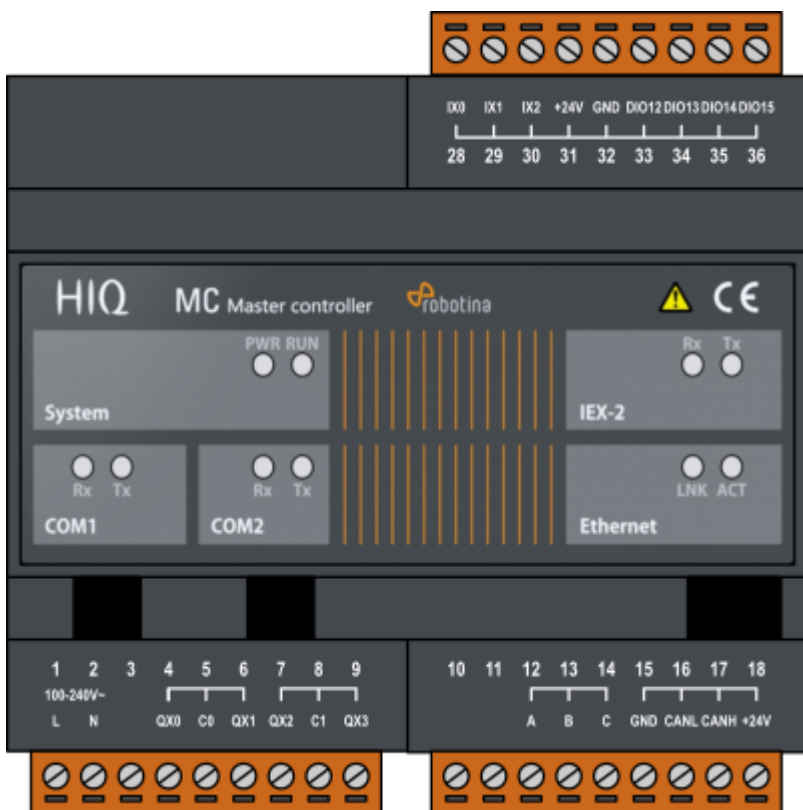

# MC-230-02

## HIQ GRMS Master Controller

MC-IQ IO List	
qx0	master contactor
qx1	light 0 (courtesy light)
qx2	light 1
qx3	light 2
ix0	reed door
ix1	pir entrance
ix2	key-card holder
io12	light 3 / LED 0..10V dimmer 0 (courtesy light)
io13	light 4 / LED 0..10V dimmer 1
io14	light 5 / LED 0..10V dimmer 2
io15	fan-coil 0..10V
RS485	modbus - HI modules bus