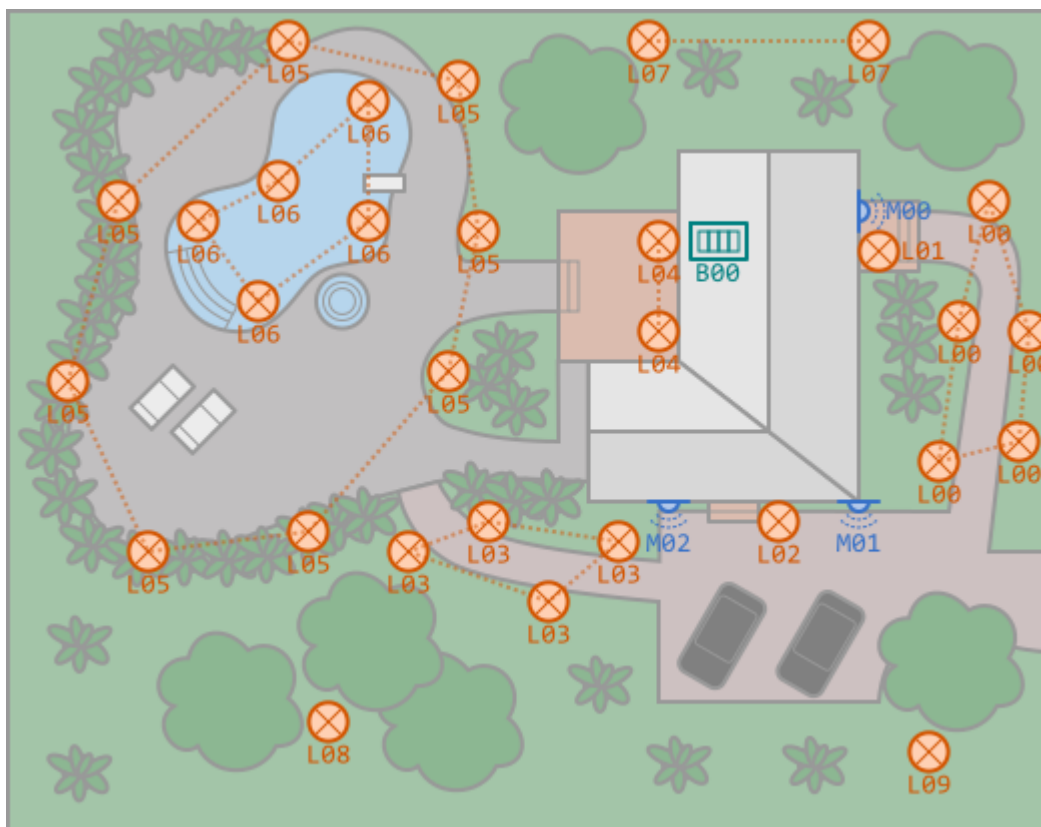

Outdoor lighting

Fix Me!

- motion sensors
 - short press → time-out
 - long press → long time-out
- automatic power off
- sunset → scene “evening”
- midnight → scene “night”
- sunrise → scene “off”

From: <http://wiki.hiq-home.com/> -

Permanent link: http://wiki.hiq-home.com/doku.php?id=en:lighting-iq:use_cases:outdoor&rev=1618392767

Last update: **2021/04/14 09:32**