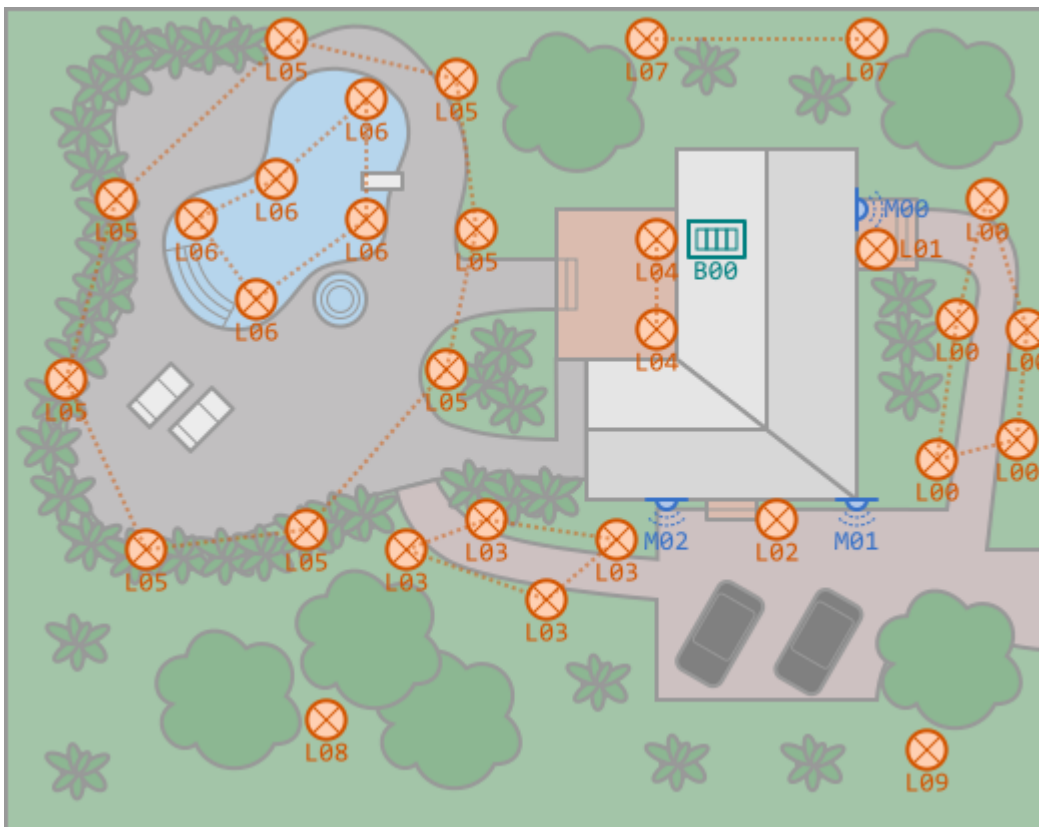

Outdoor lighting

Fix Me!

- motion sensors
 - short press → time-out
 - long press → long time-out
- automatic power off
- sunset → scene “evening”
- midnight → scene “night”
- sunrise → scene “off”

From:
<https://wiki.hiq-home.com/> -

Permanent link:
https://wiki.hiq-home.com/doku.php?id=en:lighting-iq:use_cases:outdoor&rev=1618392767

Last update: **2021/04/14 09:32**