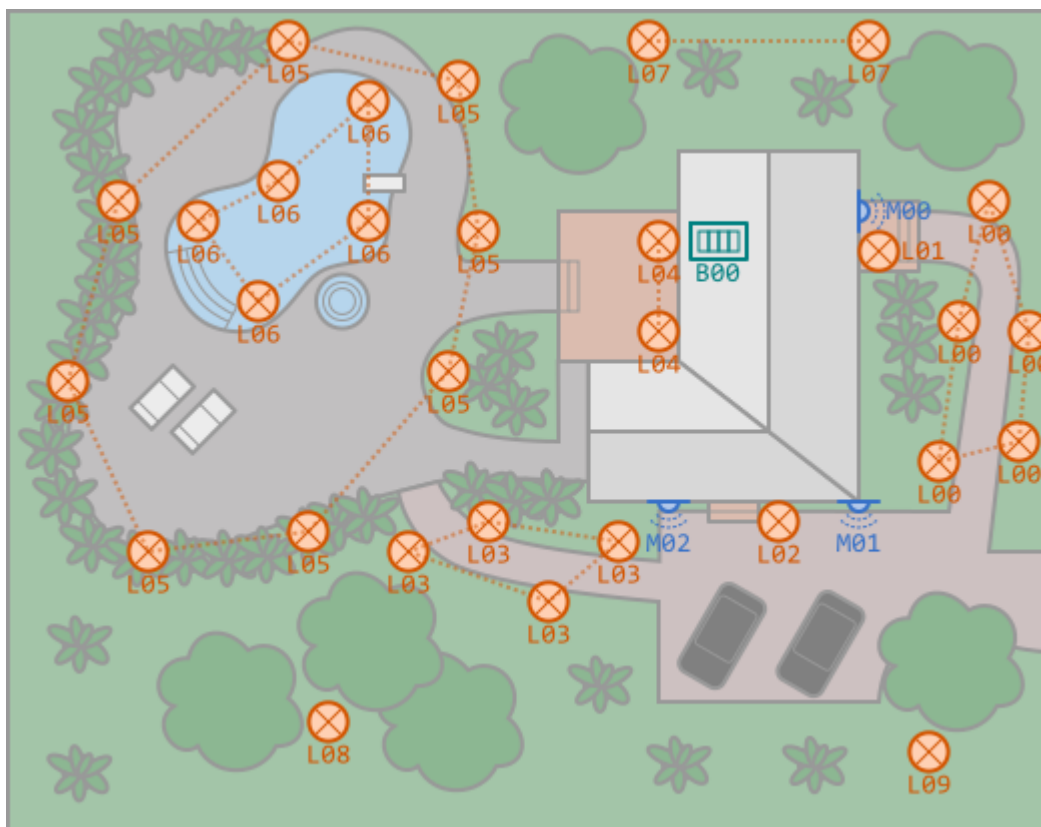

# Outdoor lighting

## Fix Me!

- motion sensors
  - short press → time-out
  - long press → long time-out
- automatic power off
- sunset → scene “evening”
- midnight → scene “night”
- sunrise → scene “off”

From: <http://wiki.hiq-home.com/> -

Permanent link: [http://wiki.hiq-home.com/doku.php?id=en:lighting-iq:use\\_cases:outdoor&rev=1618392767](http://wiki.hiq-home.com/doku.php?id=en:lighting-iq:use_cases:outdoor&rev=1618392767)

Last update: **2021/04/14 09:32**