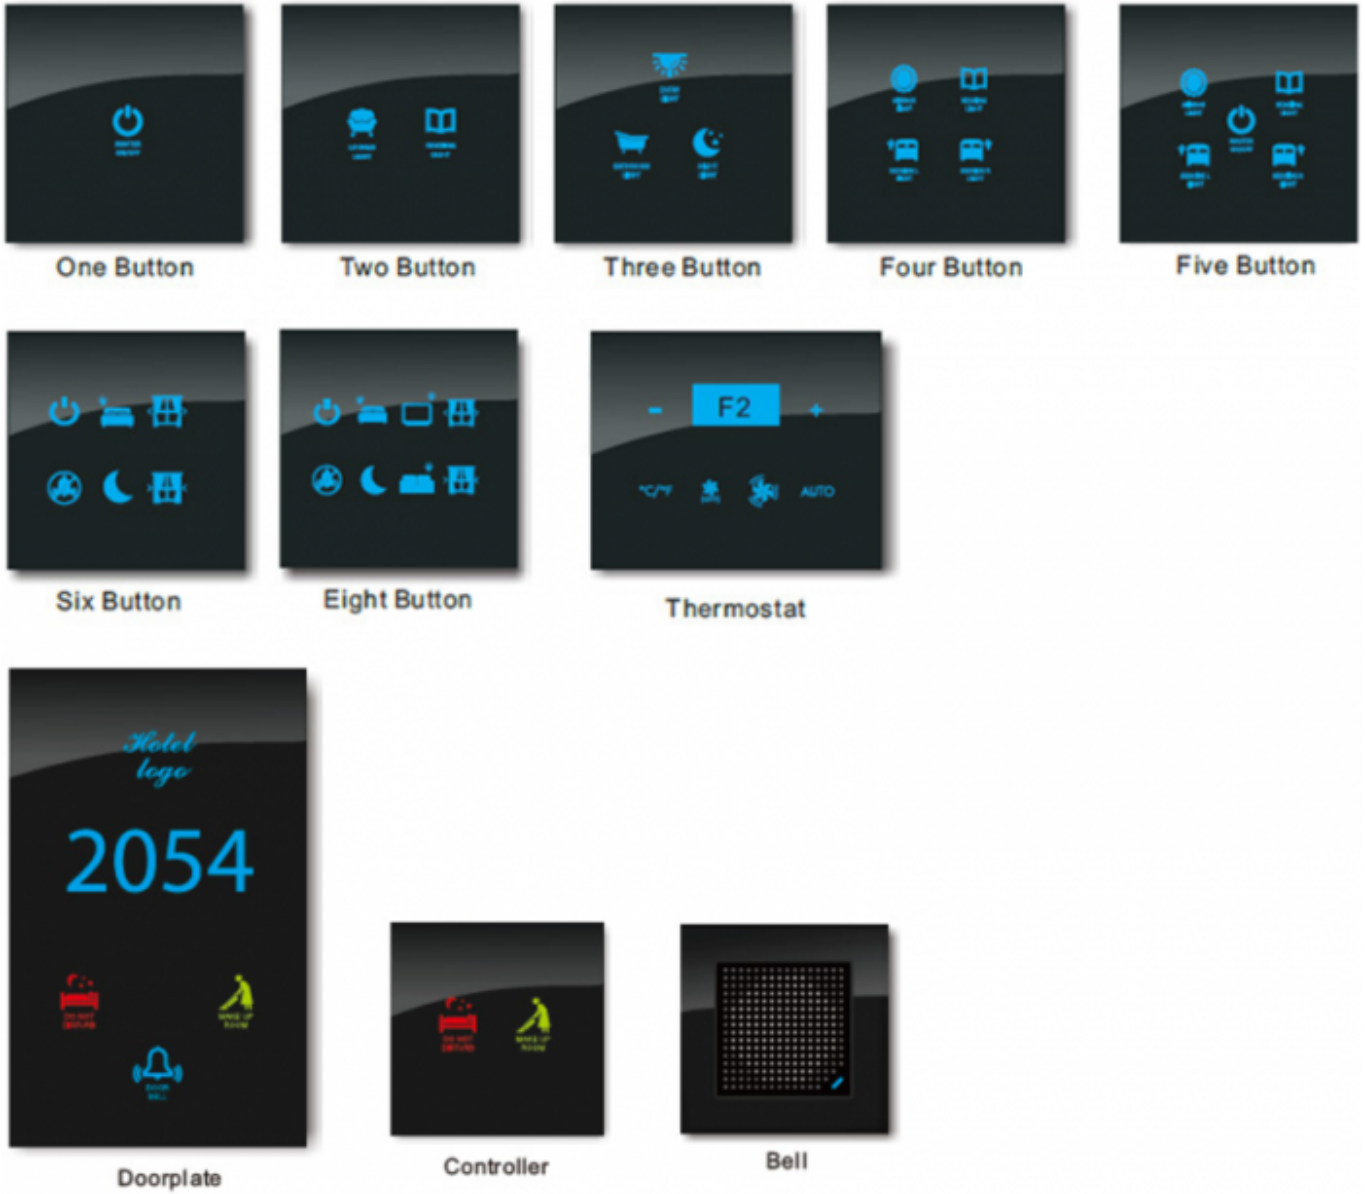

4mm Tempered Glass Crystal Panel, Anti-scratch, Waterproof, Leak-proof, Easy to clean.

Back box is using V0 level ABS fire retardant material to meet international fire safety standards.