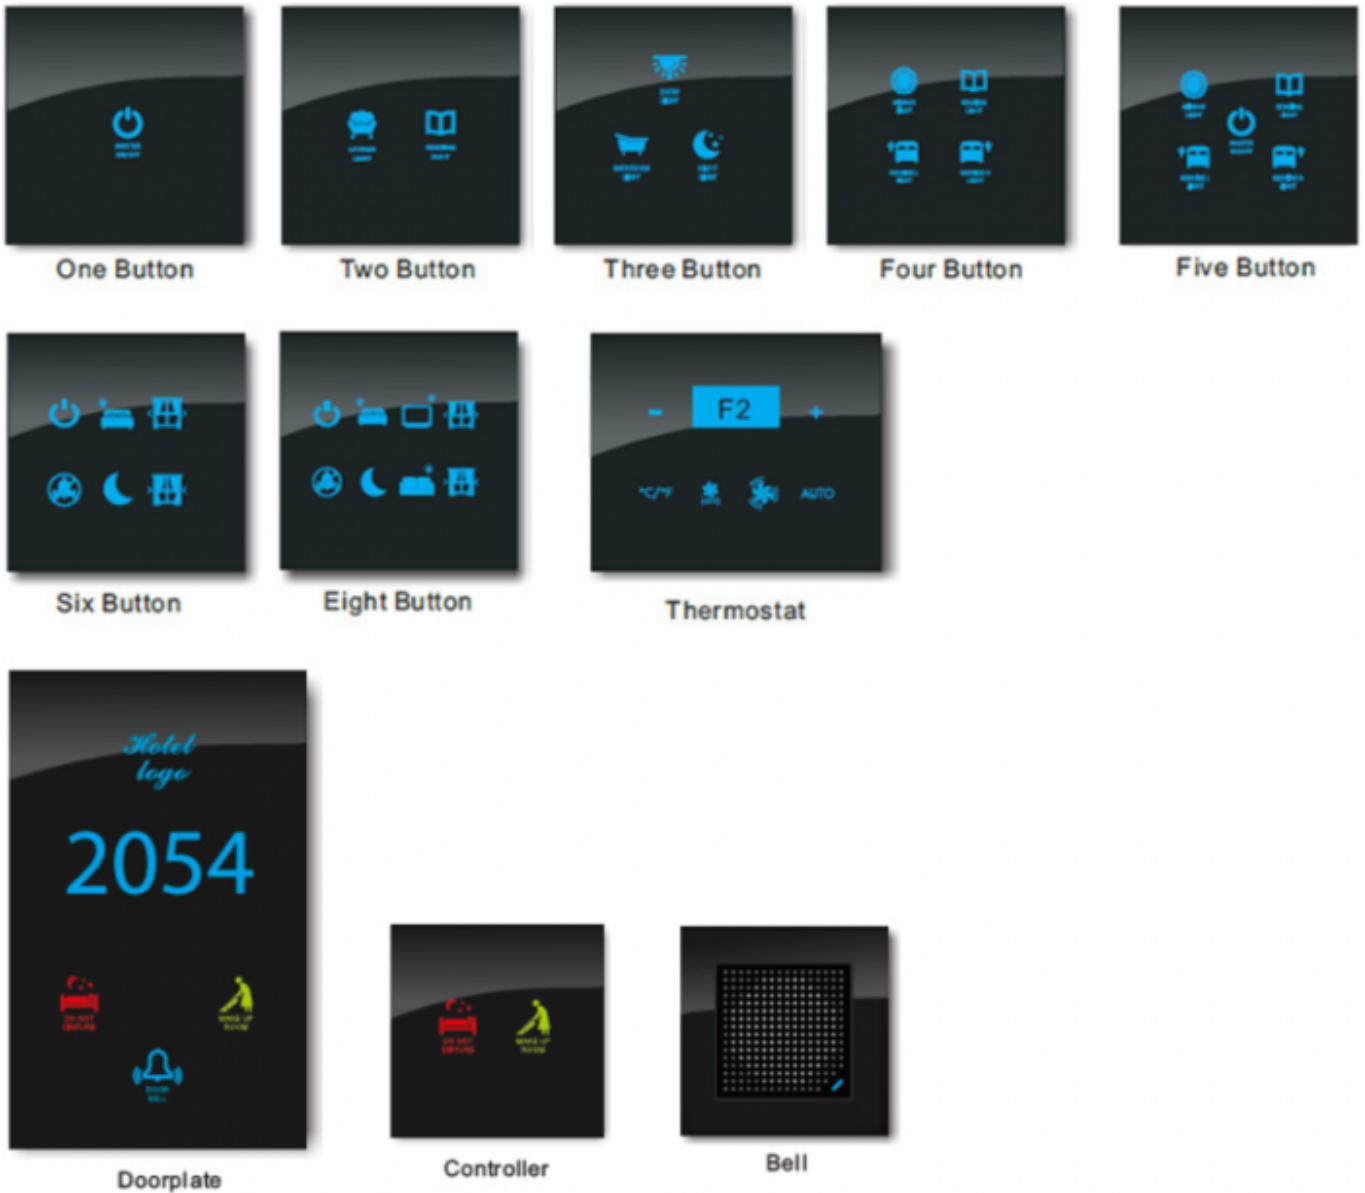

Corridor info panel

Room nr., DND, MMR and doorbell touch panel

Model number:	CP-HI-yy
Colours: yy	01:black, 02:white, 03:gold; 09:custom any colour
Mounting:	on-wall, UK style, 77×77×45mm or 86×86×45mm
Dimensions:	140×225×(10)42mm
Connection:	RS485 to HIQ MC controller
Operating temperature:	-10°C to +60°C
Working humidity:	0 to 95% non condensing

High sensitivity capacitive touch screen technology with LED backlight display.

HI-BUS module as a part of the complete HIQ-Hotel solution.

4mm Tempered Glass Crystal Panel, Anti-scratch, Waterproof, Leak-proof, Easy to clean.

Back box is using V0 level ABS fire retardant material to meet international fire safety standards.

Panel color, icons look, backlight LED colour and hotel logo can be customized to match with hotel corporate identity.