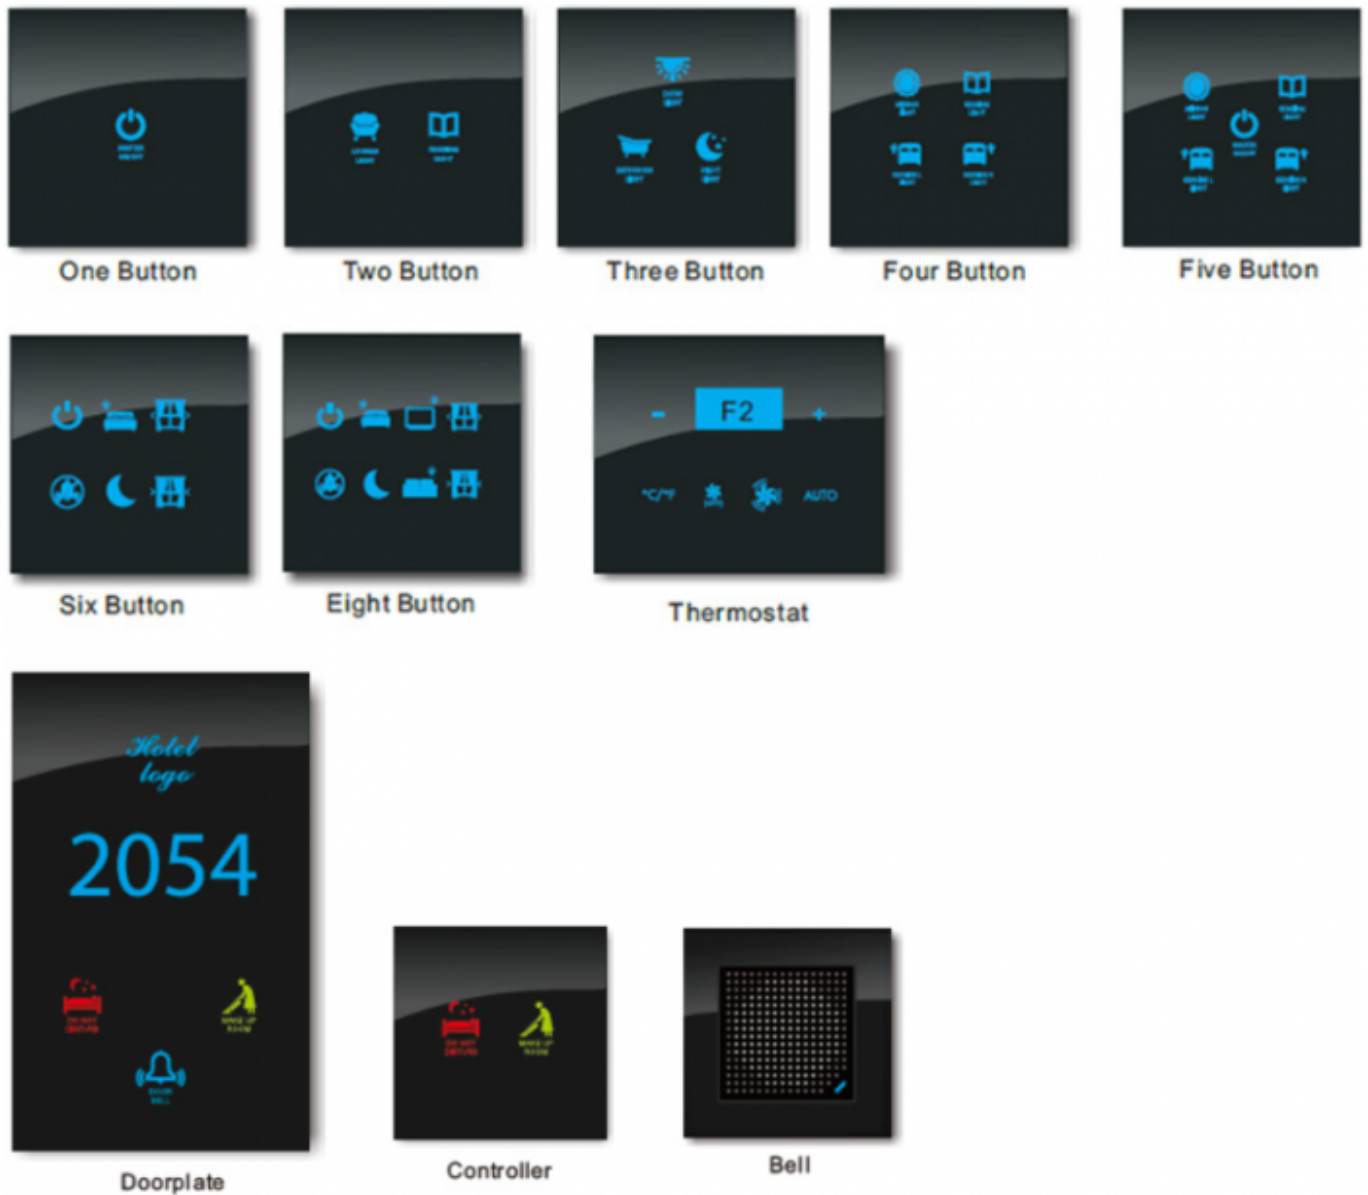

Corridor info panel

Room nr., DND, MMR and doorbell touch panel

Model number:	CP-HI-yy
Colours: yy	01:black, 02:white, 03:gold; 09:custom any colour
Mounting:	on-wall, UK style, 77×77×45mm or 86×86×45mm
Dimensions:	140×225×(10)42mm
Connection:	RS485 to HIQ MC controller
Operating temperature:	-10°C to +60°C
Working humidity:	0 to 95% non condensing

High sensitivity capacitive touch screen technology with LED backlight display.

HI-BUS module as a part of the complete HIQ-Hotel solution.

4mm Tempered Glass Crystal Panel, Anti-scratch, Waterproof, Leak-proof, Easy to clean.

Back box is using V0 level ABS fire retardant material to meet international fire safety standards.

Panel color, icons look, backlight LED colour and hotel logo can be customized to match with hotel corporate identity.