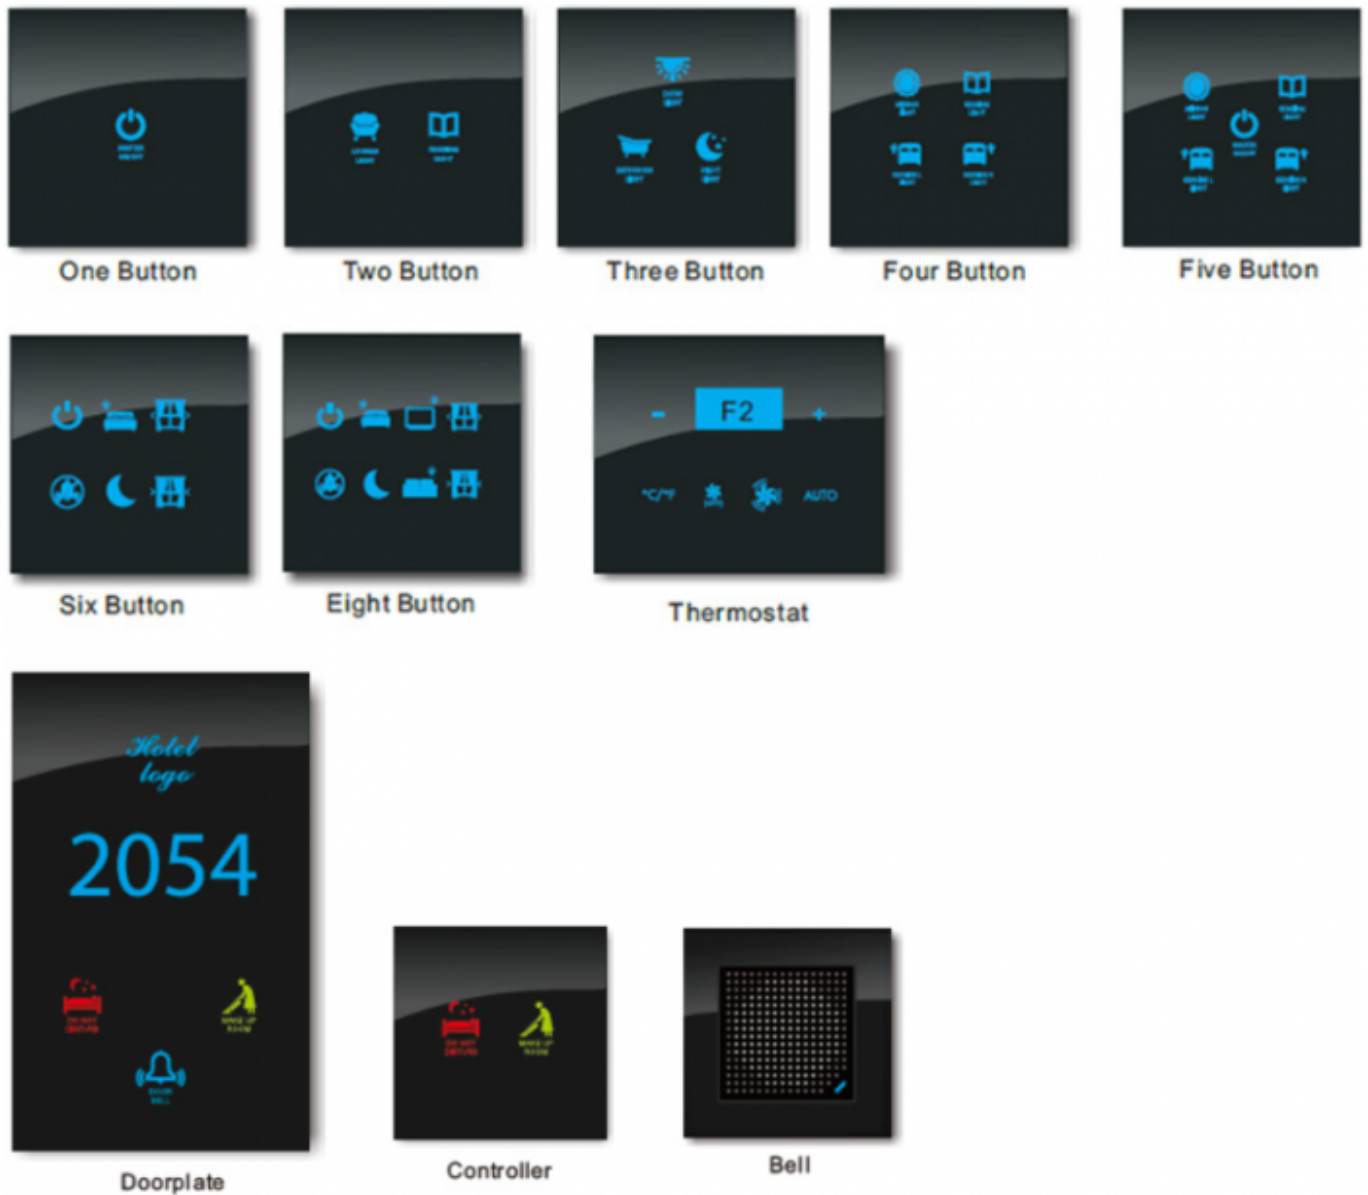

## Room nr., DND, MMR and doorbell touch panel

Model number:	<b>CP-HI-yy</b>
Colours: yy	<b>01:black, 02:white, 03:gold; 09:custom any colour</b>
Mounting:	on-wall, UK style, 77×77×45mm or 86×86×45mm
Dimensions:	140×225×(10)42mm
Connection:	RS485 to HIQ MC controller
Operating temperature:	-10°C to +60°C
Working humidity:	0 to 95% non condensing

Back box is using V0 level ABS fire retardant material to meet international fire safety standards.

Panel color, icons look, backlight LED colour and hotel logo can be customized to match with hotel corporate identity.