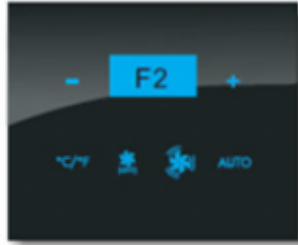

Corridor info panel

Room nr., DND, MMR and doorbell touch panel

Model number:	CP-HI-yy
Colours: yy	01:black, 02:white, 03:gold; 09:custom any colour
Mounting:	on-wall, UK style, 77×77×45mm or 86×86×45mm
Dimensions:	140×225×(10)42mm
Connection:	RS485 to HIQ MC controller
Operating temperature:	-10°C to +60°C
Working humidity:	0 to 95% non condensing

High sensitivity capacitive touch screen technology with LED backlight display.

HI-BUS module as a part of the complete HIQ-Hotel solution.

One Button

Two Button

Three Button

Four Button

Five Button

Six Button

Eight Button

Thermostat

Doorplate

Controller

Bell

4mm Tempered Glass Crystal Panel, Anti-scratch, Waterproof, Leak-proof, Easy to clean.

Back box is using V0 level ABS fire retardant material to meet international fire safety standards.