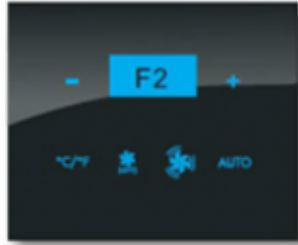

Corridor info panel

Room nr., DND, MMR and doorbell touch panel

| | |
|------------------------|--|
| Model number: | CP-HI-yy |
| Colours: yy | 01:black, 02:white, 03:gold; 09:custom any colour |
| Mounting: | on-wall, UK style, 77×77×45mm or 86×86×45mm |
| Dimensions: | 140×225×(10)42mm |
| Connection: | RS485 to HIQ MC controller |
| Operating temperature: | -10°C to +60°C |
| Working humidity: | 0 to 95% non condensing |

High sensitivity capacitive touch screen technology with LED backlight display.

HI-BUS module as a part of the complete HIQ-Hotel solution.

One Button

Two Button

Three Button

Four Button

Five Button

Six Button

Eight Button

Thermostat

Doorplate

Controller

Bell

4mm Tempered Glass Crystal Panel, Anti-scratch, Waterproof, Leak-proof, Easy to clean.

Back box is using V0 level ABS fire retardant material to meet international fire safety standards.