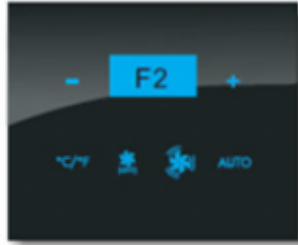

## Room nr., DND, MMR and doorbell touch panel

Model number:	<b>CP-HI-yy</b>
Colours: yy	<b>01:black, 02:white, 03:gold; 09:custom any colour</b>
Mounting:	on-wall, UK style, 77×77×45mm or 86×86×45mm
Dimensions:	140×225×(10)42mm
Connection:	RS485 to HIQ MC controller
Operating temperature:	-10°C to +60°C
Working humidity:	0 to 95% non condensing

High sensitivity capacitive touch screen technology with LED backlight display.

HI-BUS module as a part of the complete HIQ-Hotel solution.

One Button

Two Button

Three Button

Four Button

Five Button

Six Button

Eight Button

Thermostat

Doorplate

Controller

Bell

4mm Tempered Glass Crystal Panel, Anti-scratch, Waterproof, Leak-proof, Easy to clean.

Back box is using V0 level ABS fire retardant material to meet international fire safety standards.