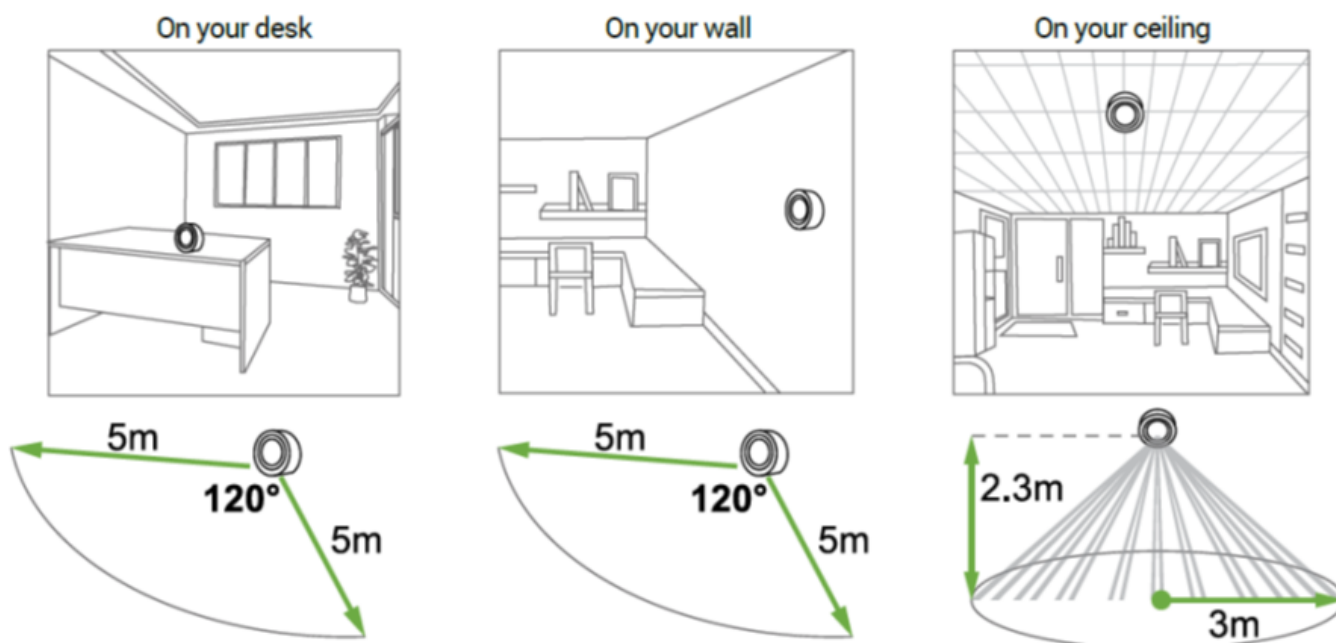

Technical specifications

Power supply:	Battery CR123A 3V - 5 years battery lifetime
Range:	Up to 30 m indoor
Detection range:	Up to 5 m indoor
Lux sensing:	0 to 1000 Lux
Operational temperature:	0°C to 40°
EEP (EnOcean Profile):	A5-07-03
Dimensions :	65 x 65 x 30 mm

Detection pattern and range

Certifications and standards

Europe

- EN 60950-1:2006+A11:2009
- +A1:2010+A12:2011+A2:2013
- EN 301 489-1 V2.2.0
- EN 301 489-3 V2.1.1
- EN 300 220-2 V3.1.1
- EN 62479:2010