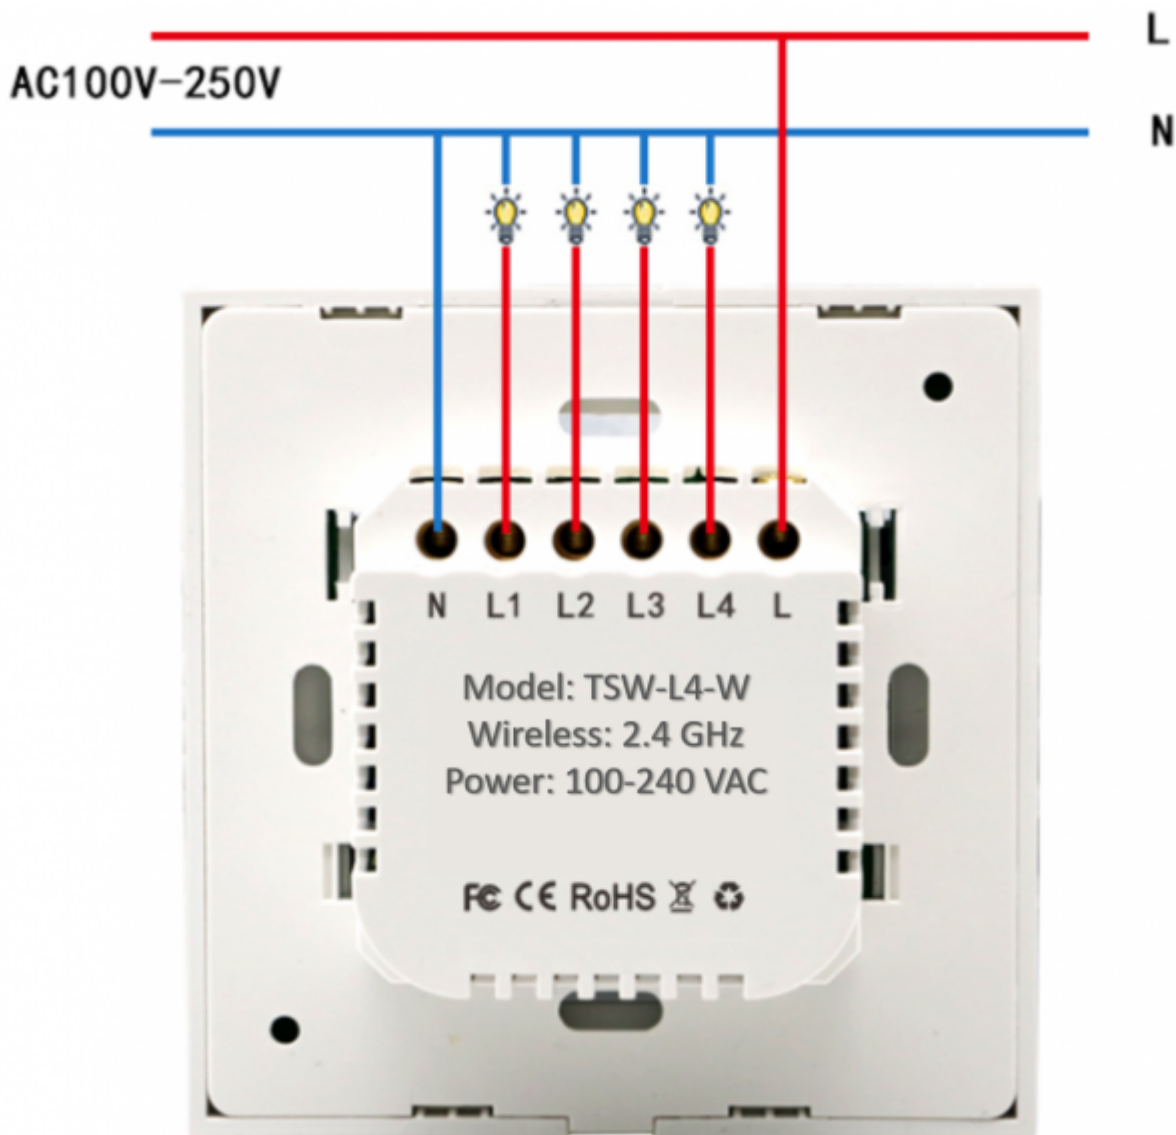

From:
<http://wiki.hiq-home.com/> -

Permanent link:
<http://wiki.hiq-home.com/doku.php?id=en:ms_main:lc-wxb-y&rev=1623628334>

Last update: 2021/06/13 23:52