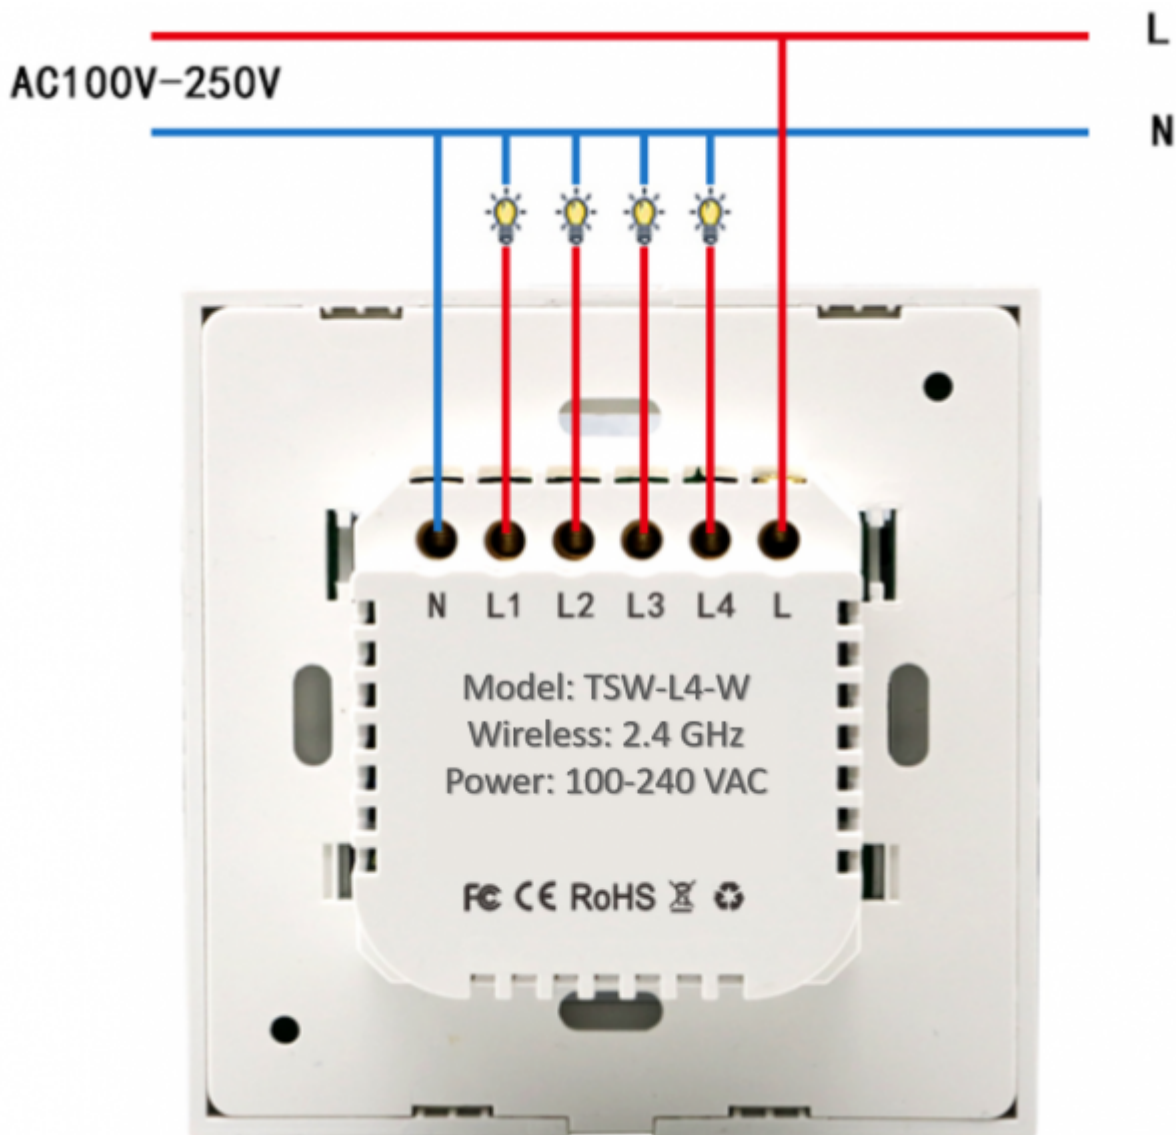

From:
<https://wiki.hiq-home.com/> -

Permanent link:
<https://wiki.hiq-home.com/doku.php?id=en:ms_main:lc-wxb-y&rev=1623628334>

Last update: **2021/06/13 23:52**