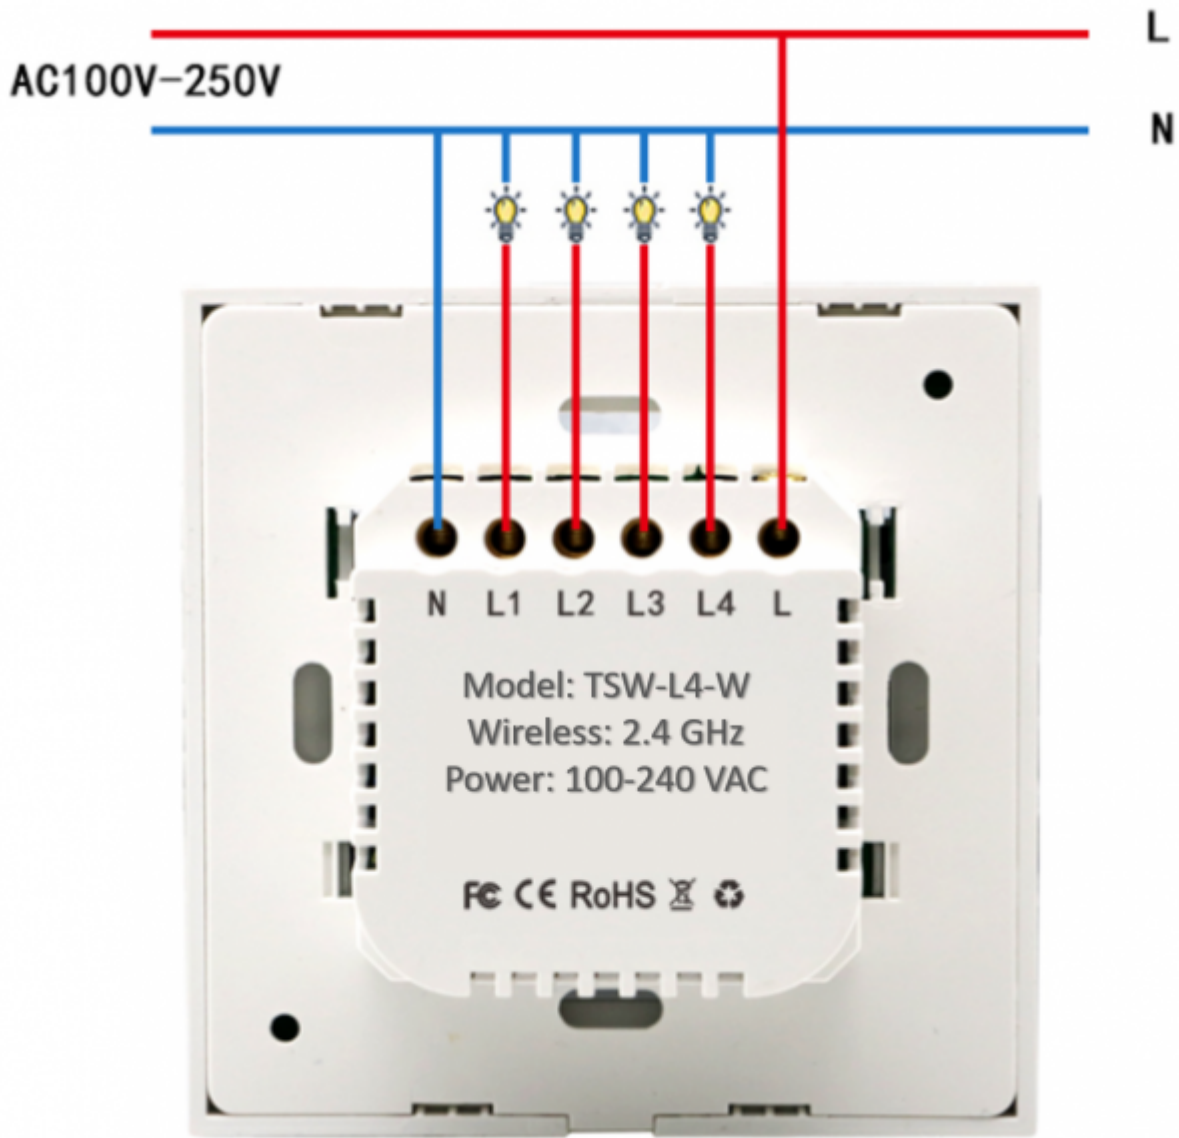

From:
<http://wiki.hiq-home.com/> -

Permanent link:
<http://wiki.hiq-home.com/doku.php?id=en:ms_main:lc-wxb-y&rev=1623628334>

Last update: 2021/06/13 23:52