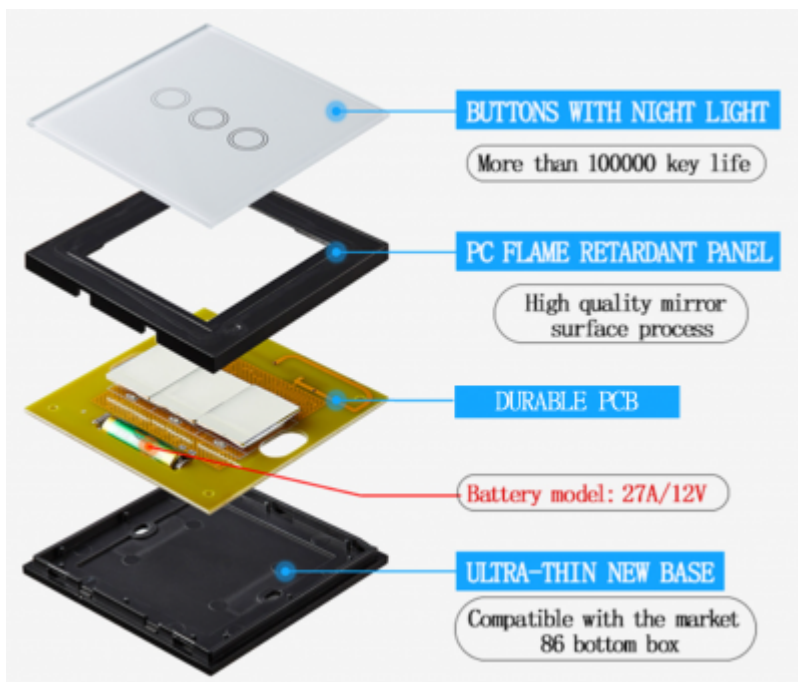

- Scene control - One key to control multiple devices

Technical specifications

Control mode	Touch
Material	Panel: toughened glass; Shell: fire retardant PC
Key life	100,000 cycles
Dimension	86 x 86 x 10 mm
Power	Battery 12 V type 27A

Build

Dimensions