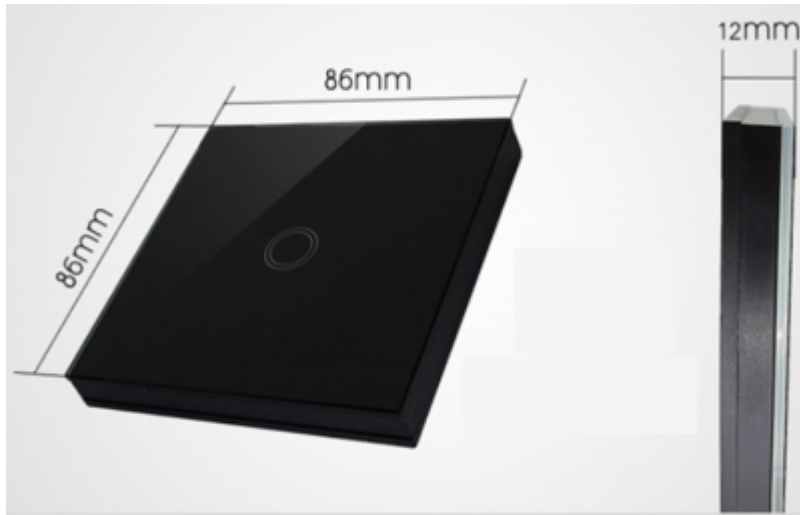

From:
<https://wiki.hiq-home.com/> -

Permanent link:
<https://wiki.hiq-home.com/doku.php?id=en:ms_main:lc-wxb-y&rev=1623628861>

Last update: **2021/06/14 00:01**