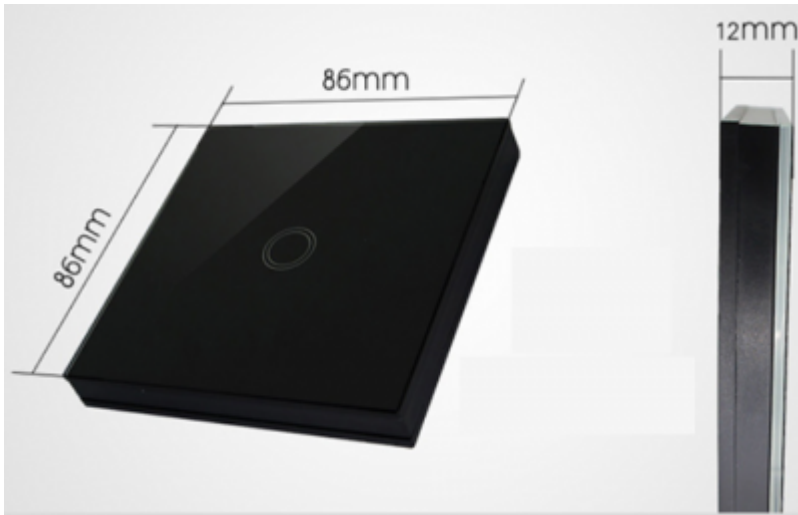

From:
<http://wiki.hiq-home.com/> -

Permanent link:
<http://wiki.hiq-home.com/doku.php?id=en:ms_main:lc-wxb-y&rev=1623628861>

Last update: **2021/06/14 00:01**