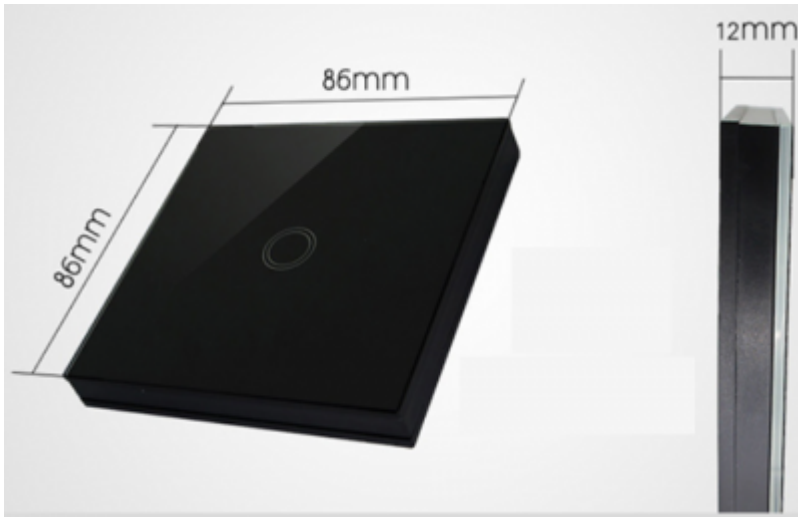

From:
<http://wiki.hiq-home.com/> -

Permanent link:
<http://wiki.hiq-home.com/doku.php?id=en:ms_main:lc-wxb-y&rev=1623628861>

Last update: **2021/06/14 00:01**