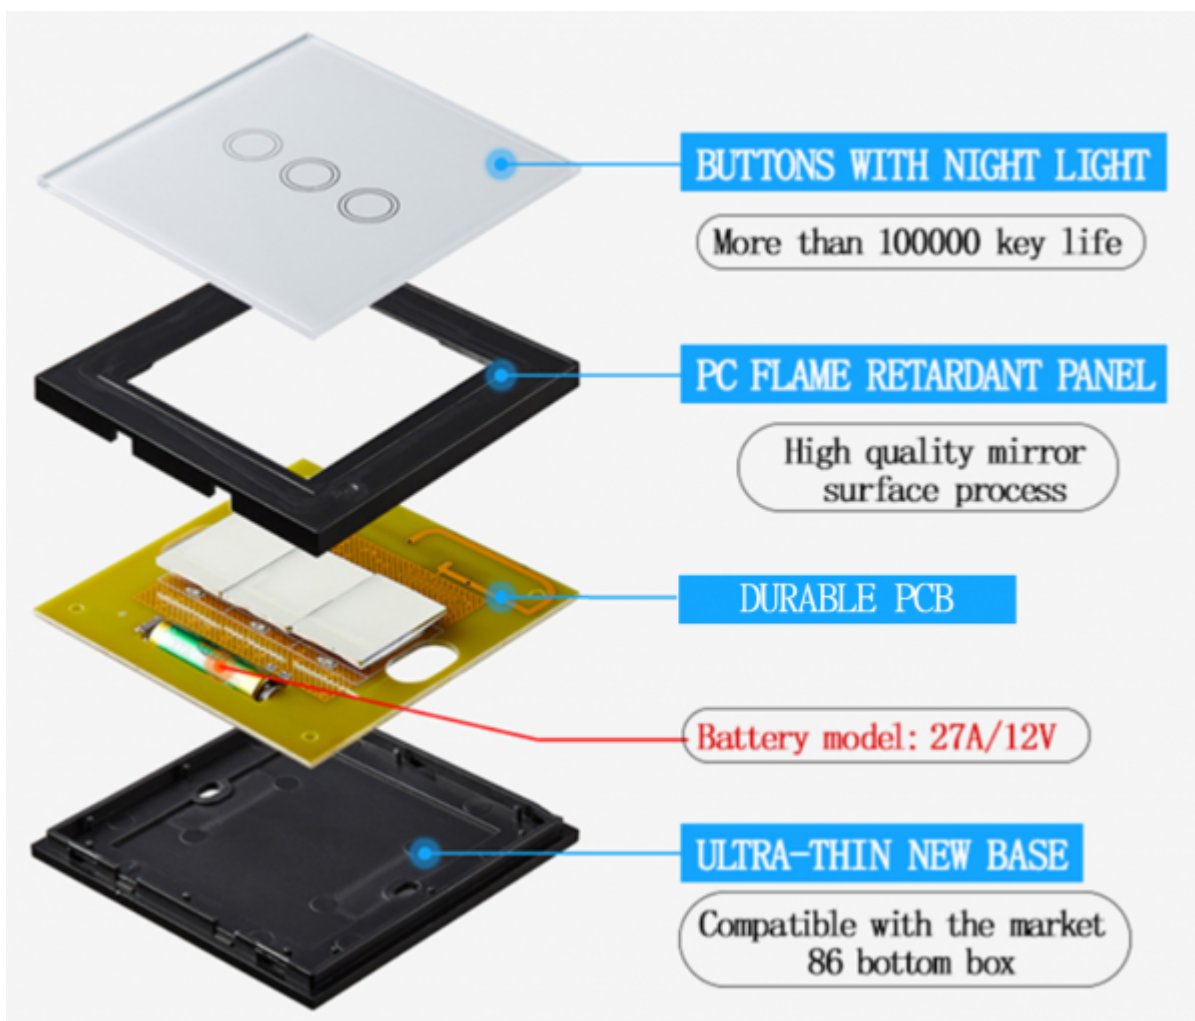

- Scene control - One key to control multiple devices

Technical specifications

Control mode	Touch
Material	Panel: toughened glass; Shell: fire retardant PC
Key life	100,000 cycles
Dimension	86 x 86 x 10 mm
Power	Battery 12 V type 27A

Build

Dimensions