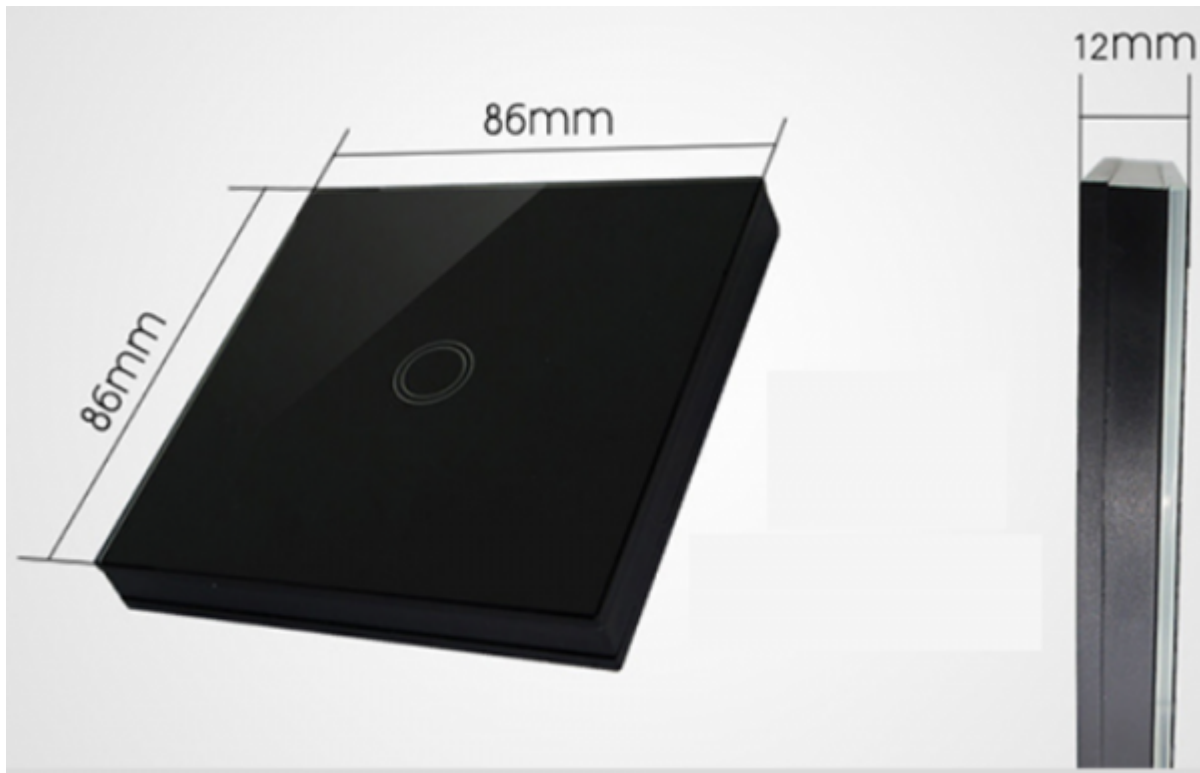

From:
<https://wiki.hiq-home.com/> -

Permanent link:
<https://wiki.hiq-home.com/doku.php?id=en:ms_main:lc-wxb-y&rev=1623628911>

Last update: **2021/06/14 00:01**