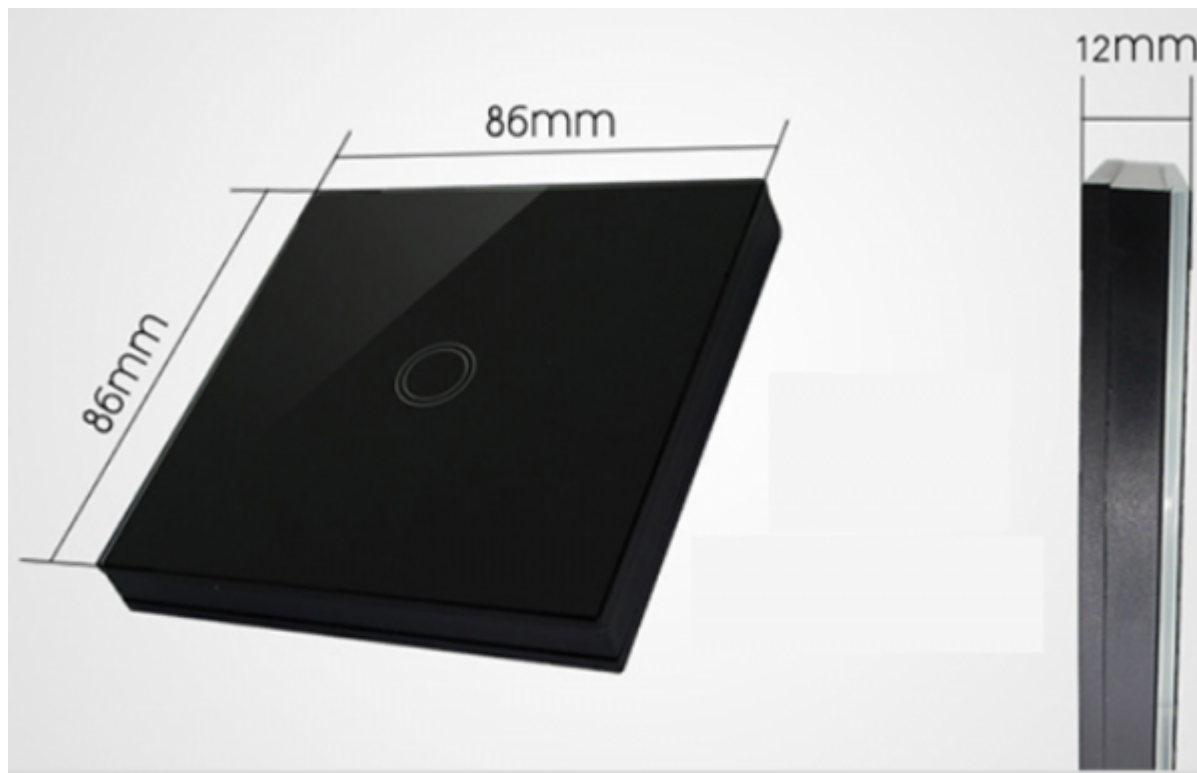

From:
<http://wiki.hiq-home.com/> -

Permanent link:
<http://wiki.hiq-home.com/doku.php?id=en:ms_main:lc-wxb-y&rev=1623628911>

Last update: **2021/06/14 00:01**