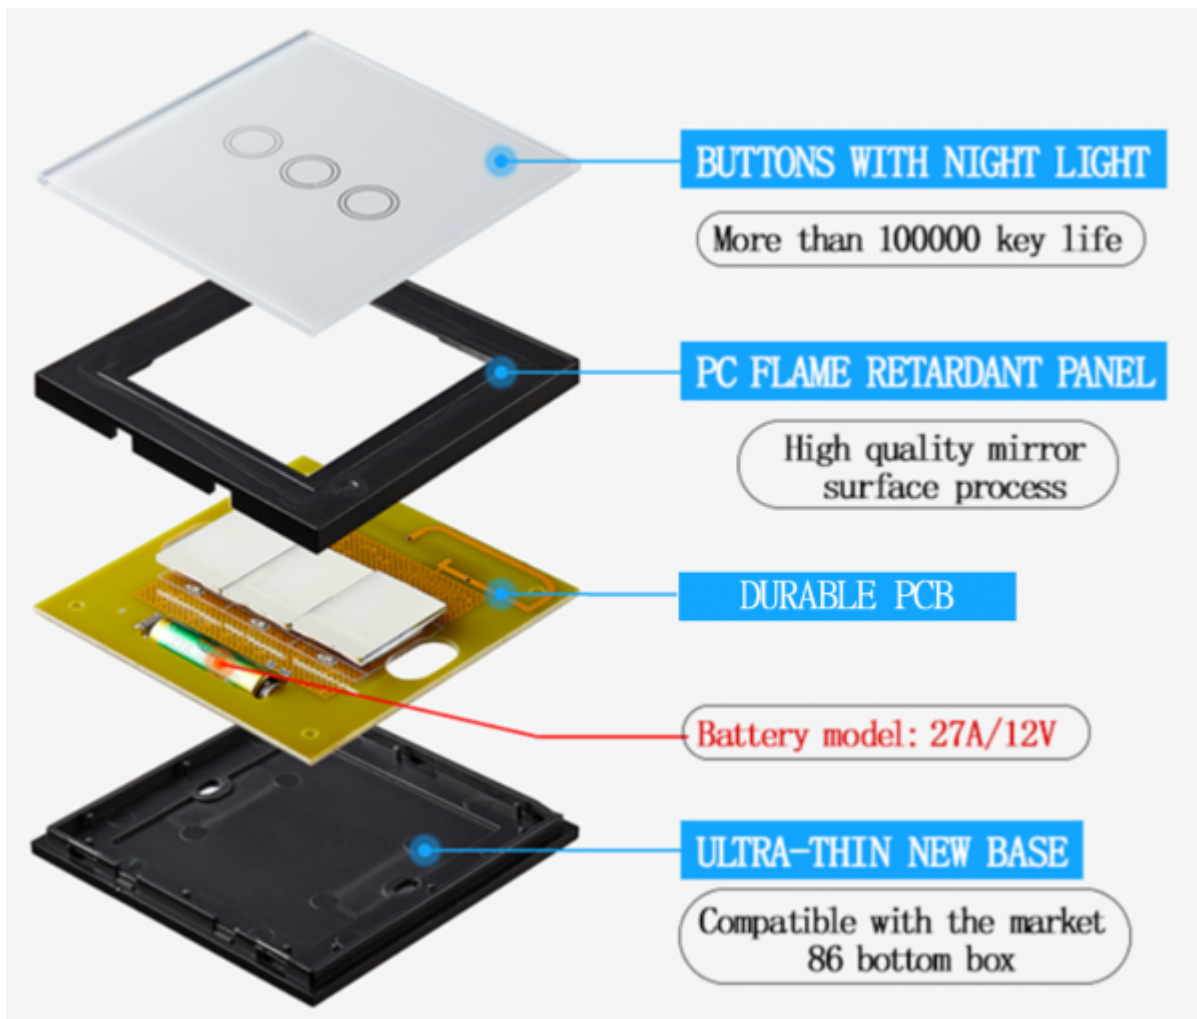

- Scene control - One key to control multiple devices

Technical specifications

Control mode	Touch
Material	Panel: toughened glass; Shell: fire retardant PC
Key life	100,000 cycles
Power	Battery 12 V type 27A

Build

Dimensions