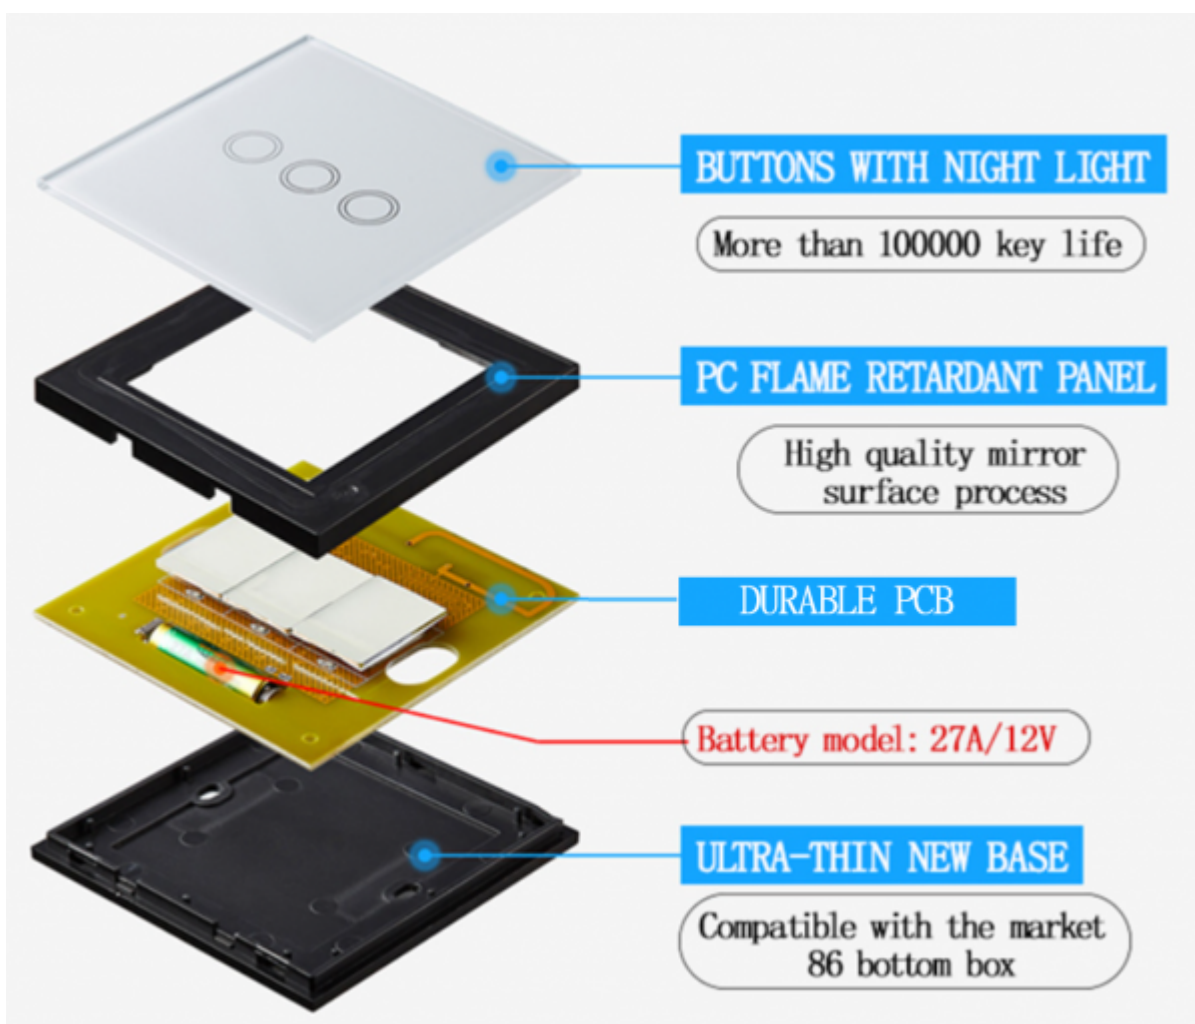

- Scene control - One key to control multiple devices

Technical specifications

Control mode	Touch
Material	Panel: toughened glass; Shell: fire retardant PC
Key life	100,000 cycles
Power	Battery 12 V type 27A

Build

Dimensions