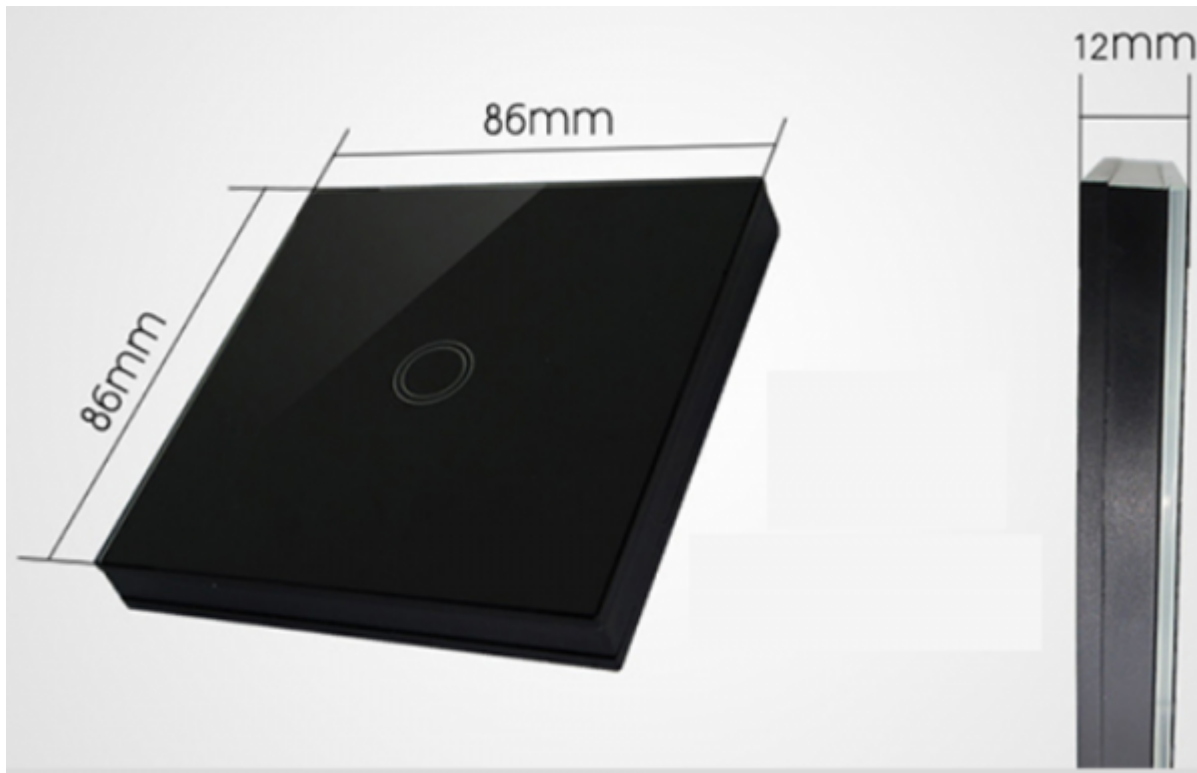

From:
<http://wiki.hiq-home.com/> -

Permanent link:
<http://wiki.hiq-home.com/doku.php?id=en:ms_main:lc-wxb-y&rev=1623628974>

Last update: **2021/06/14 00:02**