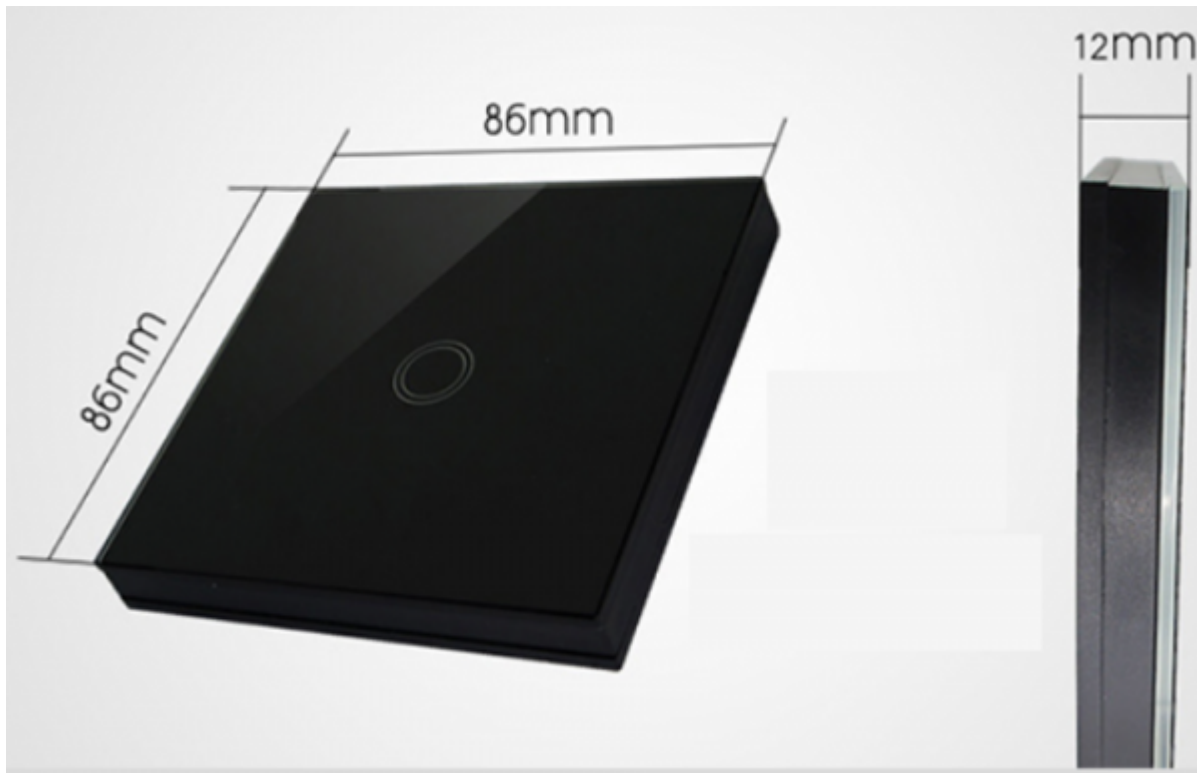

From:
<https://wiki.hiq-home.com/> -

Permanent link:
<https://wiki.hiq-home.com/doku.php?id=en:ms_main:lc-wxb-y&rev=1623628974>

Last update: **2021/06/14 00:02**