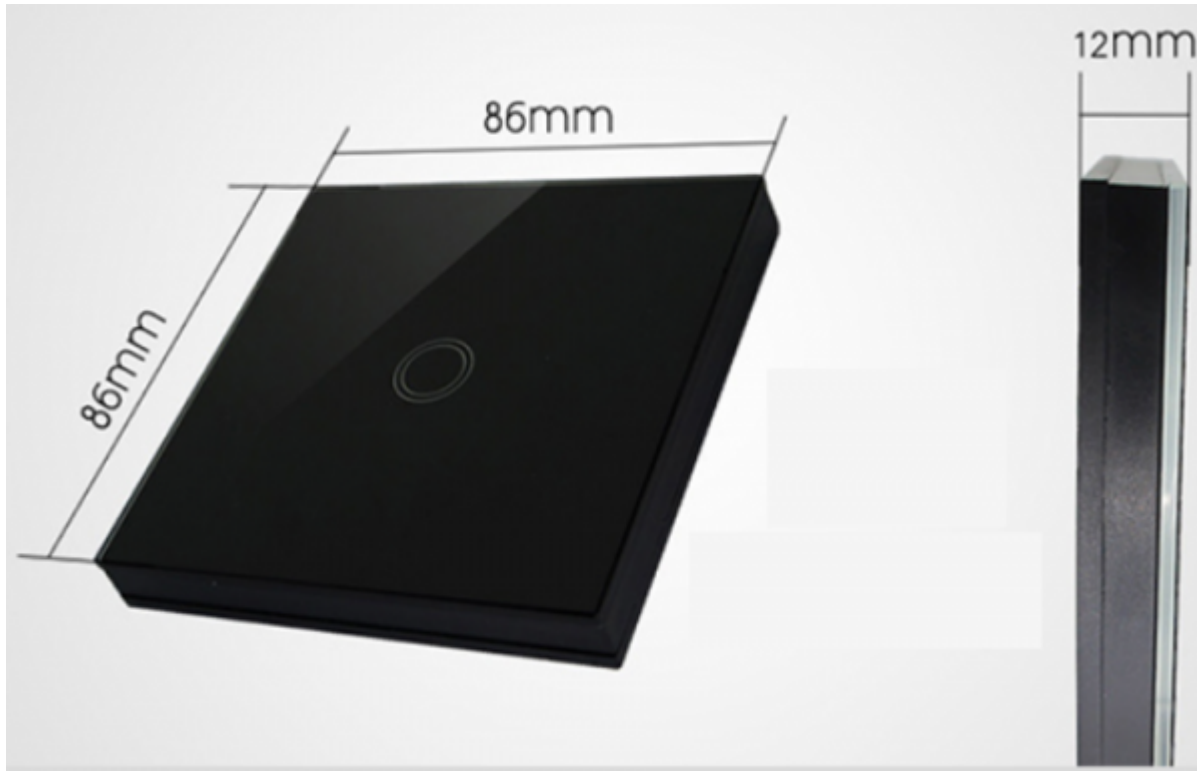

From:
<http://wiki.hiq-home.com/> -

Permanent link:
<http://wiki.hiq-home.com/doku.php?id=en:ms_main:lc-wxb-y&rev=1623629019>

Last update: **2021/06/14 00:03**