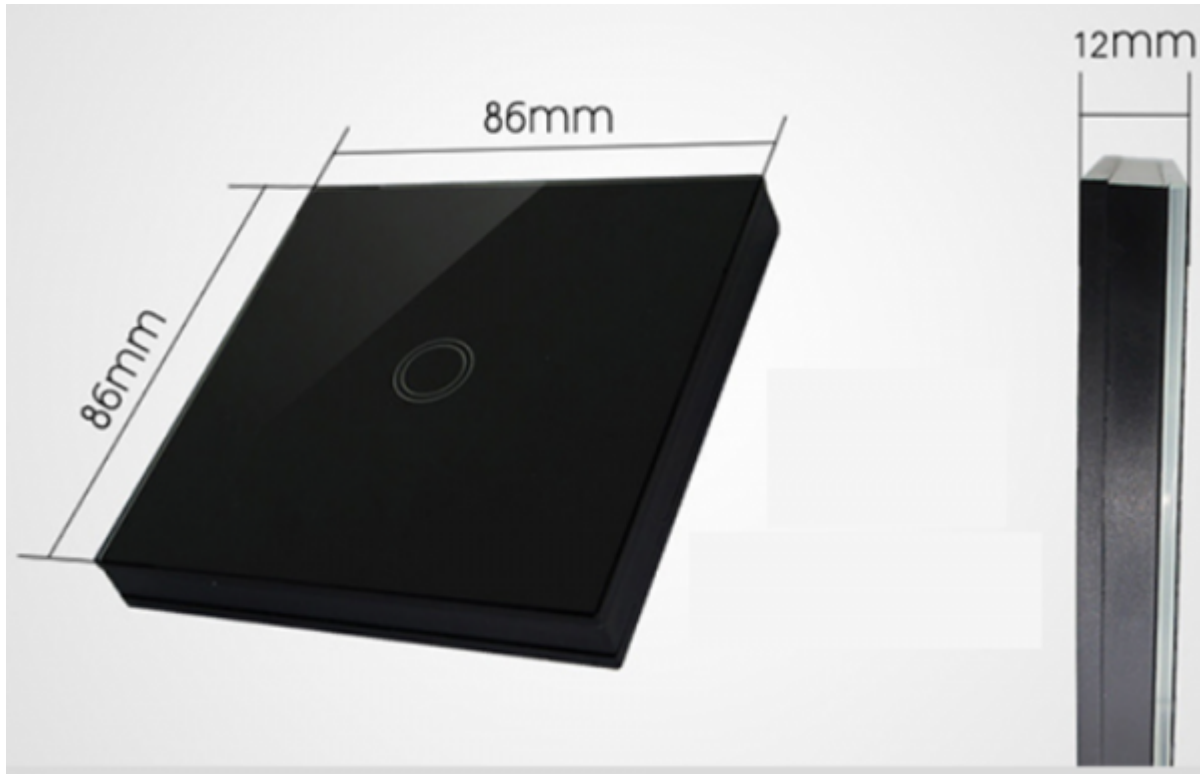

From:
<https://wiki.hiq-home.com/> -

Permanent link:
<https://wiki.hiq-home.com/doku.php?id=en:ms_main:lc-wxb-y&rev=1623629019>

Last update: **2021/06/14 00:03**