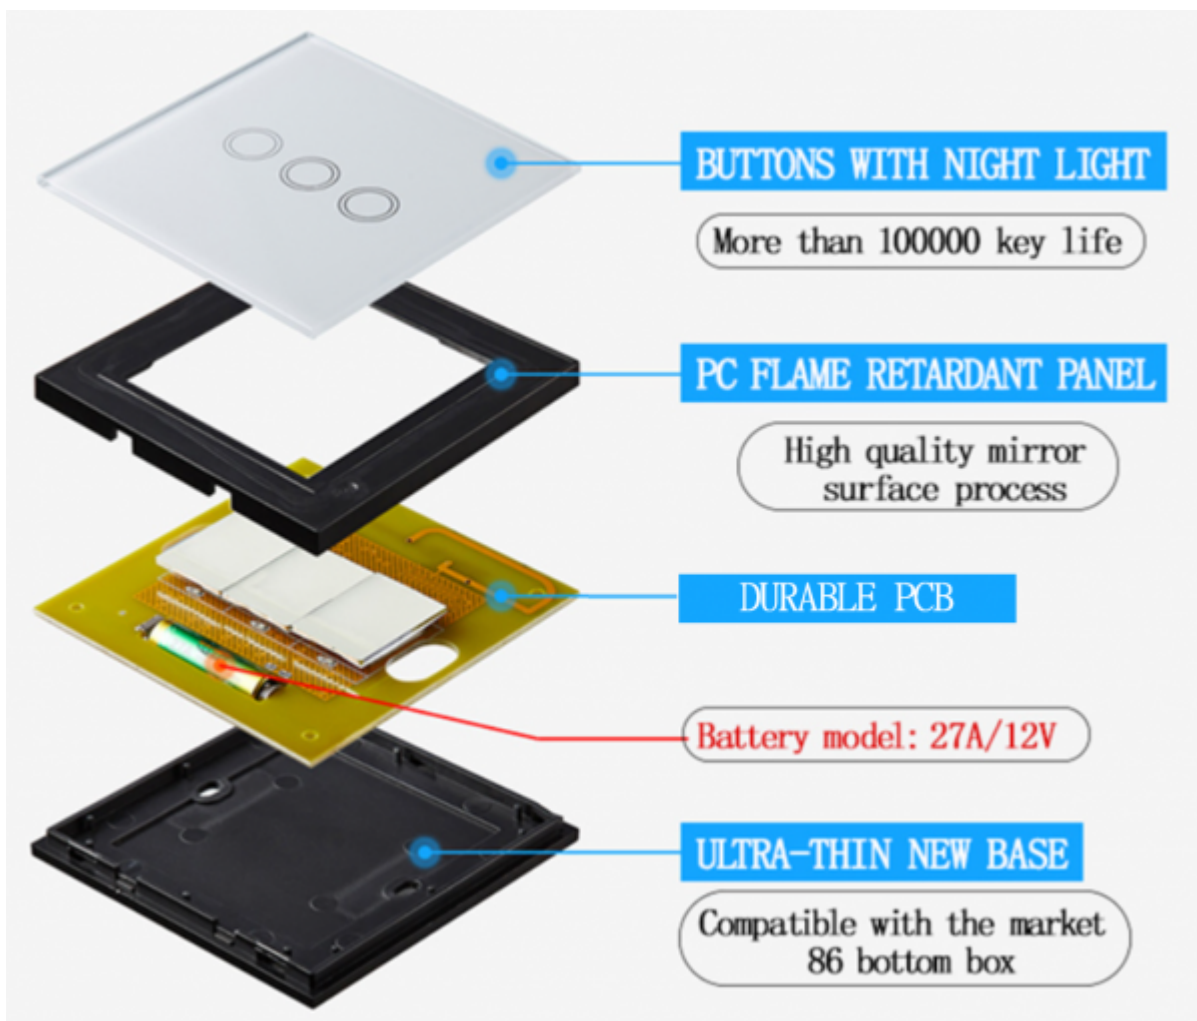

- Scene control - One key to control multiple devices

Technical specifications

Control mode	Touch
Material	Panel: toughened glass; Shell: fire retardant PC
Key life	100,000 cycles
Power	Battery 12 V type 27A

Build

Dimensions