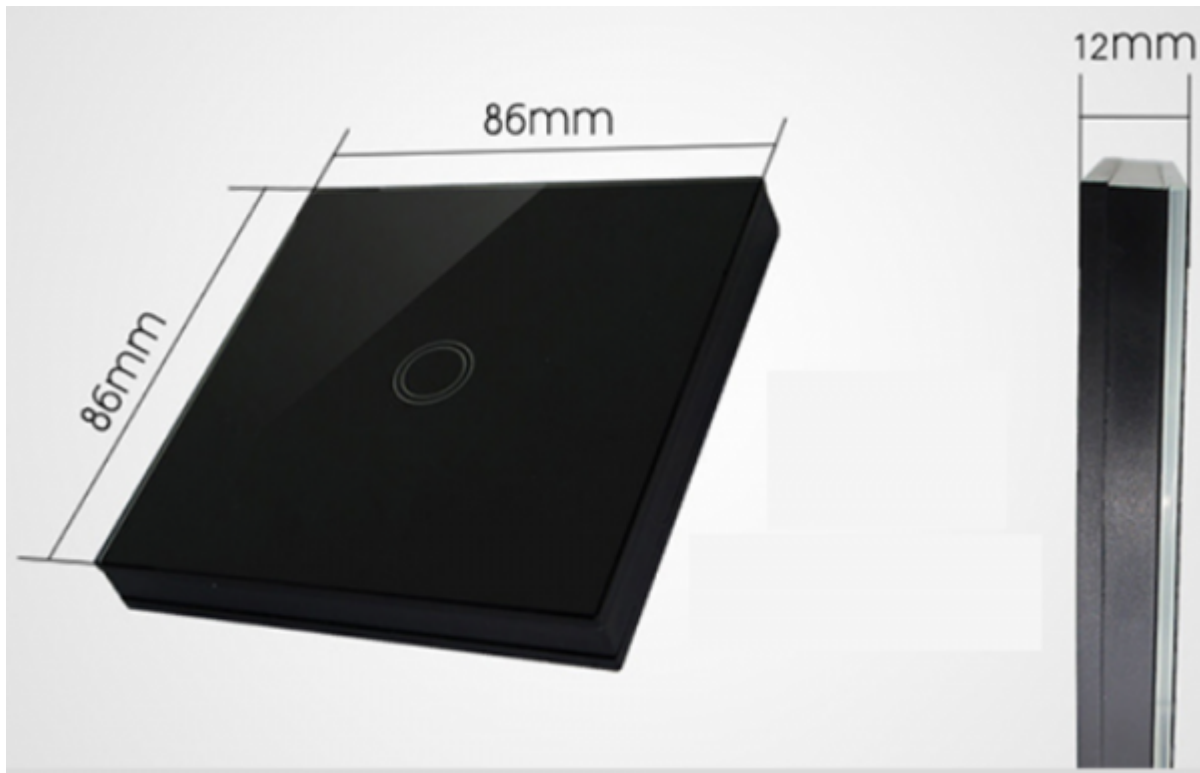

From:
<http://wiki.hiq-home.com/> -

Permanent link:
<http://wiki.hiq-home.com/doku.php?id=en:ms_main:lc-wxb-y&rev=1623629049>

Last update: **2021/06/14 00:04**