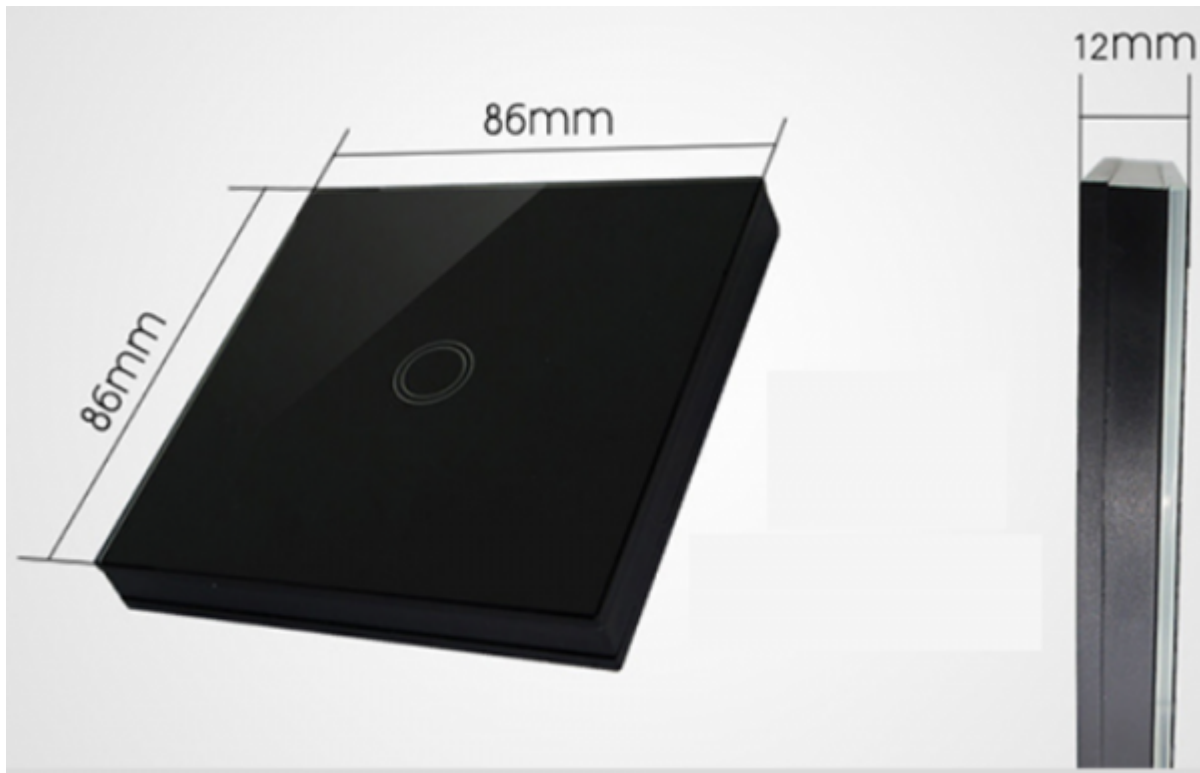

From:
<https://wiki.hiq-home.com/> -

Permanent link:
<https://wiki.hiq-home.com/doku.php?id=en:ms_main:lc-wxb-y&rev=1623629049>

Last update: **2021/06/14 00:04**