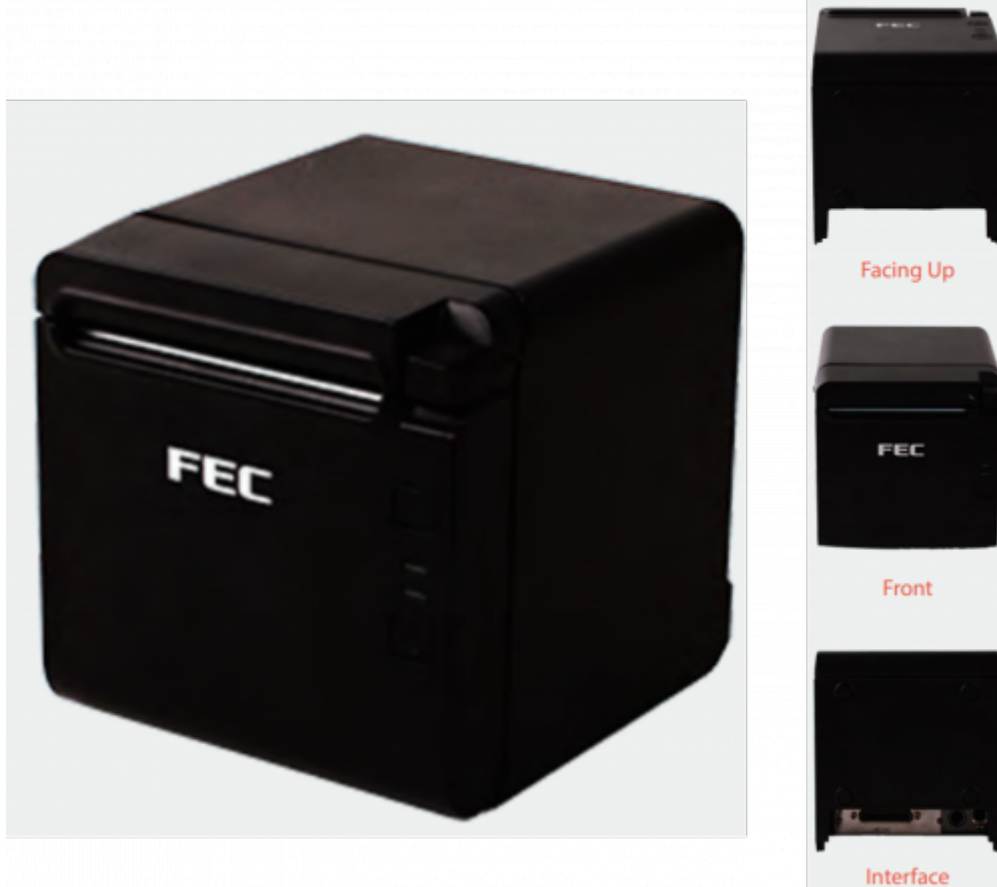

POS thermal printer

Desktop or wall mount ticket printer

Model number:	TP-100	Desktop or wall mount ticket printer, black
Mounting:	Desktop or wall	
Connection:	Serial	

Technical specifications

Model	TP-100
Interface	Serial Port / USB Port / Ethernet Port
Paper Type	Thermal Roll Paper
Maximum Printing Speed	Max. 250 mm/sec
Printing Method	Thermal Printing
Paper Width	57.5 / 80 / 82.5mm
Paper Thickness	0.06mm-0.10mm
Maximum Printable Width	80mm
Type of paper cutting	Full Cut or Partial Cut
Paper Roll Outside Diameter	83mm
Paper Cutting Method	Slide Cutting
Power Supply	24V
Dimension (W x H x D)	127mm(W)*134mm(H)*127mm(L)
Housing Color	Black