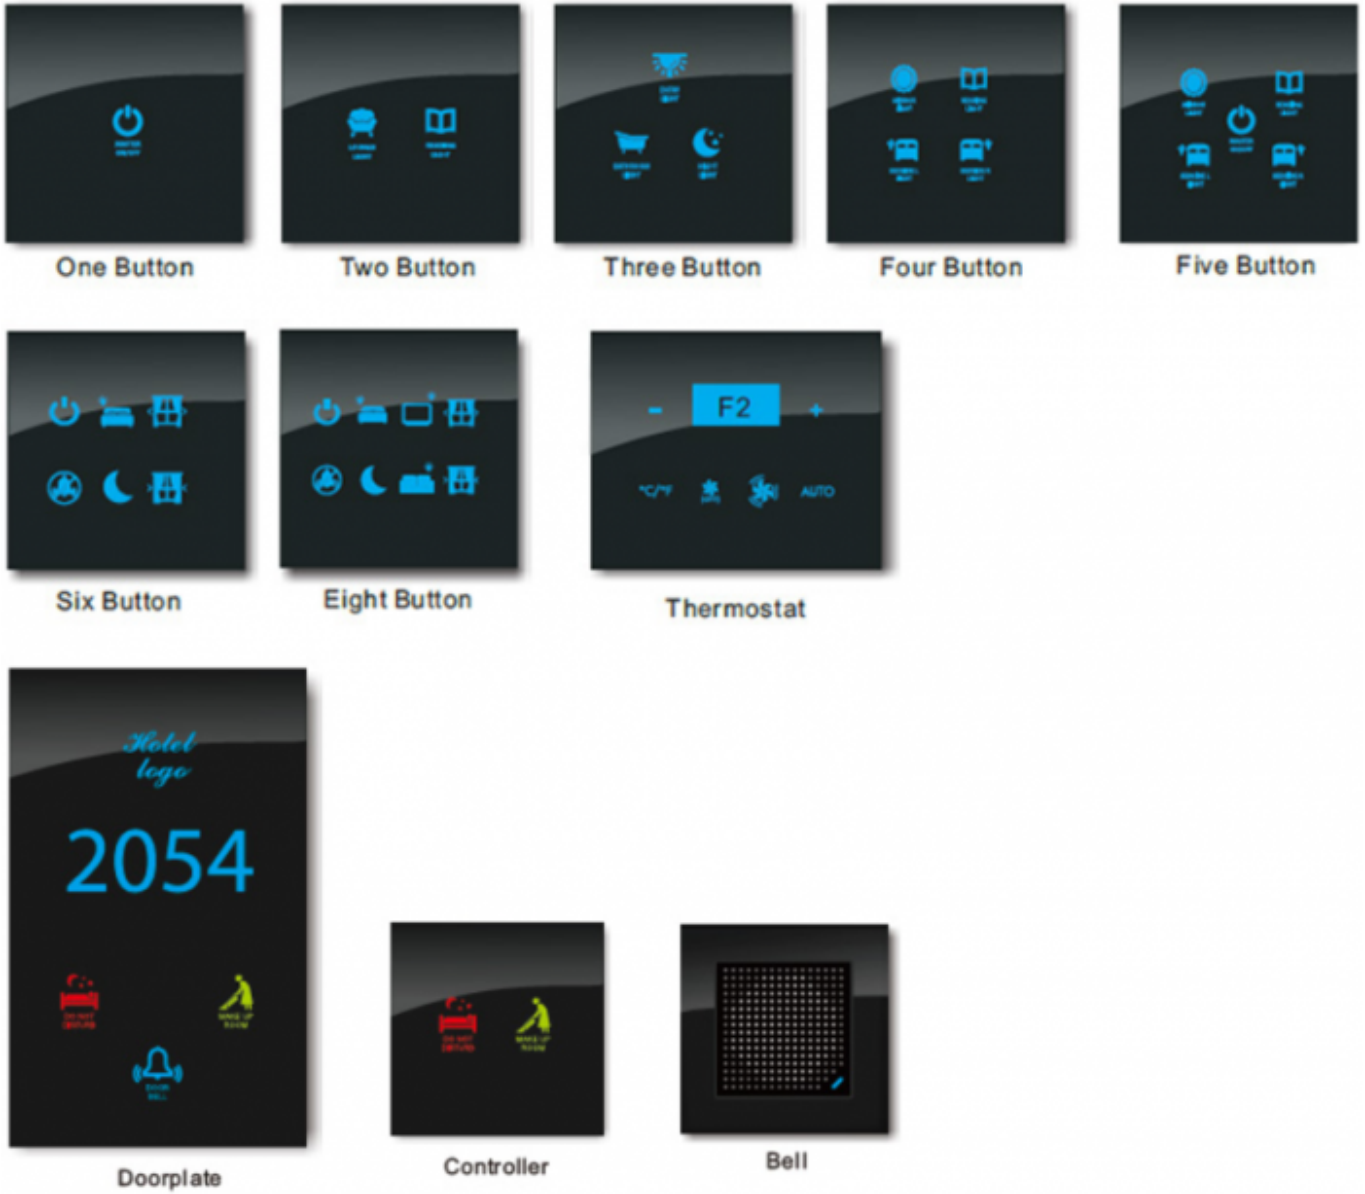

Touch thermostat

Room temperature and fan control

| | |
|-----------------------|--|
| Model number: | TH-HI-yy |
| Colours: yy | 01:black, 02:white, 03:gold; 09:custom any colour |
| Mounting: | on-wall, UK style, 77×77×45mm or 86×86×45mm |
| Dimensions: | 105×86×(10)42mm |
| Wired to: | HI bus (RS485 + 12VDC) |
| Operating teperature: | -10°C - +60°C |
| Working humidity: | 0 - 95% non condensing |

HI-BUS module as a part of the complete HIQ-Hotel solution. High sensitivity capacitive touch screen technology with LED backlight display. 4mm Tempered Glass Crystal Panel, Anti-scratch, Waterproof, Leak-proof, Easy to Clean. Back box is using V0 level ABS fire retardant material to meet international fire safety standards.

Panel color, icons look, backlight LED colour and hotel logo can be customized to match with hotel corporate identity.

From:
<https://wiki.hiq-home.com/> -

Permanent link:
https://wiki.hiq-home.com/doku.php?id=en:ms_main:th-hi&rev=1618664121