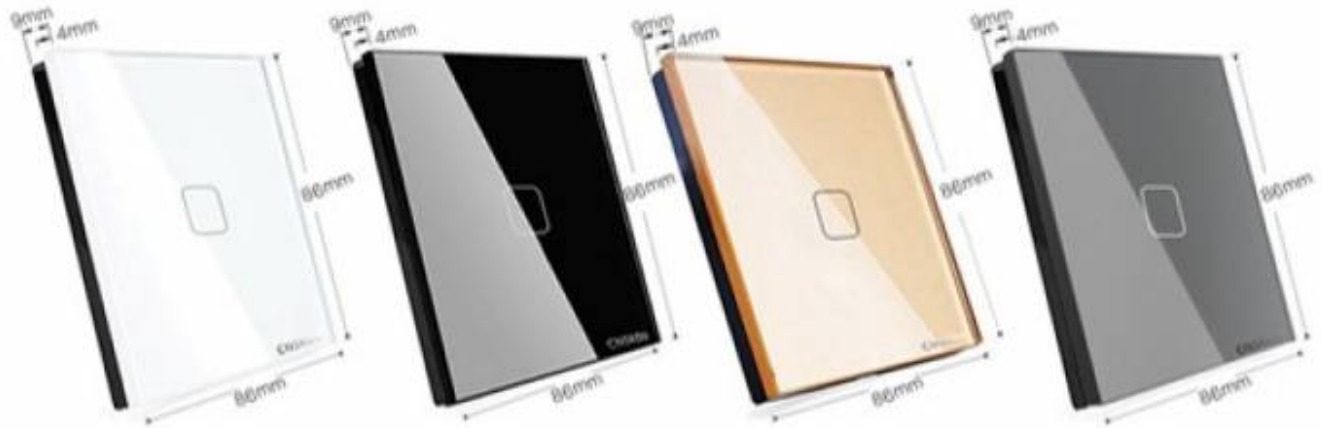

Touch thermostat

Room temperature and fan control

Model number:	TH-HI-yy
Colours: yy	01:black, 02:white, 03:gold; 09:custom any colour
Mounting:	on-wall, UK style, 77×77×45mm or 86×86×45mm
Dimensions:	105×86×(10)42mm
Wired to:	HI bus (RS485 + 12VDC)
Operating teperature:	-10°C - +60°C
Working humidity:	0 - 95% non condensing

HI-BUS module as a part of the complete HIQ-Hotel solution. High sensitivity capacitive touch screen technology with LED backlight display. 4mm Tempered Glass Crystal Panel, Anti-scratch, Waterproof, Leak-proof, Easy to Clean. Back box is using V0 level ABS fire retardant material to meet international fire safety standards.

Panel color, icons look, backlight LED colour and hotel logo can be customized to match with hotel corporate identity.

From:
<http://wiki.hiq-home.com/> -

Permanent link:
http://wiki.hiq-home.com/doku.php?id=en:ms_main:th-hi&rev=1618664121