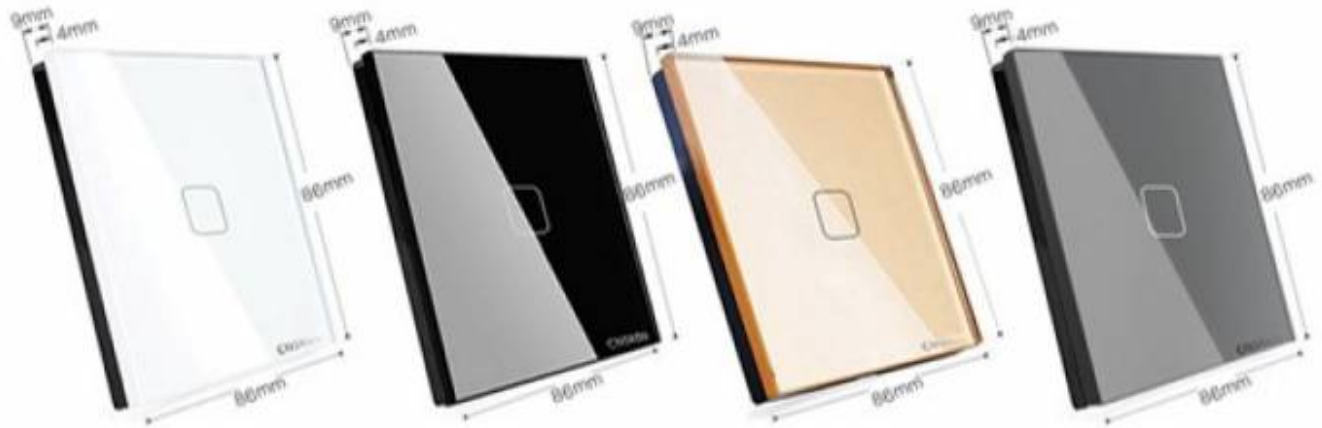

Touch thermostat

Room temperature and fan control

| | |
|-----------------------|--|
| Model number: | TH-HI-yy |
| Colours: yy | 01:black, 02:white, 03:gold; 09:custom any colour |
| Mounting: | on-wall, UK style, 77×77×45mm or 86×86×45mm |
| Dimensions: | 105×86×(10)42mm |
| Wired to: | HI bus (RS485 + 12VDC) |
| Operating teperature: | -10°C - +60°C |
| Working humidity: | 0 - 95% non condensing |

HI-BUS module as a part of the complete HIQ-Hotel solution. High sensitivity capacitive touch screen technology with LED backlight display. 4mm Tempered Glass Crystal Panel, Anti-scratch, Waterproof, Leak-proof, Easy to Clean. Back box is using V0 level ABS fire retardant material to meet international fire safety standards.

Panel color, icons look, backlight LED colour and hotel logo can be customized to match with hotel corporate identity.

From:
<https://wiki.hiq-home.com/> -

Permanent link:
https://wiki.hiq-home.com/doku.php?id=en:ms_main:th-hi&rev=1618664121