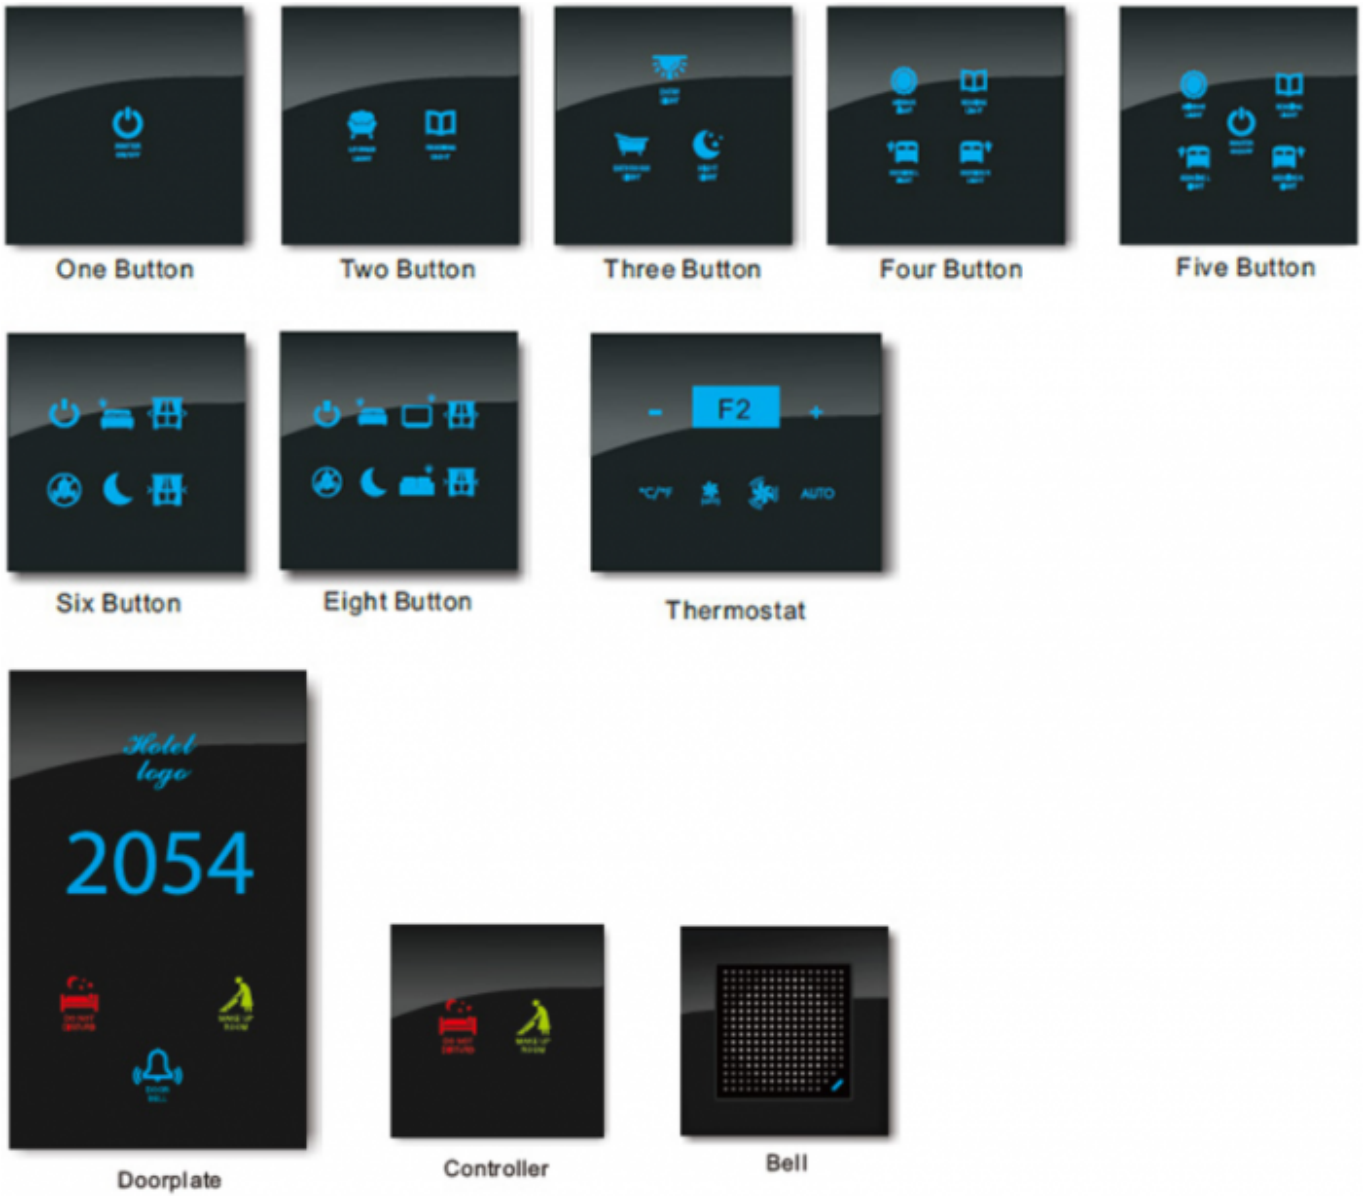

Touch thermostat

Room temperature and fan control

Model number:	TH-HI-yy
Colours: yy	01:black, 02:white, 03:gold; 09:custom any colour
Mounting:	on-wall, UK style, 77×77×45mm or 86×86×45mm
Dimensions:	105×86×(10)42mm
Wired to:	HI bus (RS485 + 12VDC)
Operating teperature:	-10°C - +60°C
Working humidity:	0 - 95% non condensing

HI-BUS module as a part of the complete HIQ-Hotel solution. High sensitivity capacitive touch screen technology with LED backlight display. 4mm Tempered Glass Crystal Panel, Anti-scratch, Waterproof, Leak-proof, Easy to Clean. Back box is using V0 level ABS fire retardant material to meet international fire safety standards.

Panel color, icons look, backlight LED colour and hotel logo can be customized to match with hotel corporate identity.

From:
<http://wiki.hiq-home.com/> -

Permanent link:
http://wiki.hiq-home.com/doku.php?id=en:ms_main:th-hi&rev=1618664121