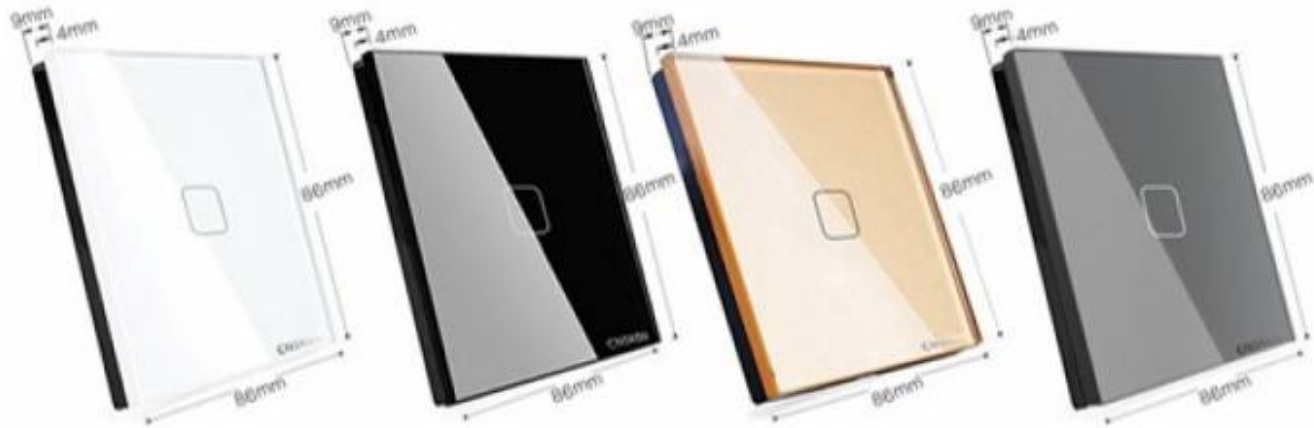

Touch thermostat

Room temperature and fan control

Model number:	TH-HI-yy
Colours: yy	01:black, 02:white, 03:gold; 09:custom any colour
Mounting:	on-wall, UK style, 77×77×45mm or 86×86×45mm
Dimensions:	105×86×(10)42mm
Wired to:	HI bus (RS485 + 12VDC)
Operating teperature:	-10°C - +60°C
Working humidity:	0 - 95% non condensing

HI-BUS module as a part of the complete HIQ-Hotel solution. High sensitivity capacitive touch screen technology with LED backlight display. 4mm Tempered Glass Crystal Panel, Anti-scratch, Waterproof, Leak-proof, Easy to Clean. Back box is using V0 level ABS fire retardant material to meet international fire safety standards.

Panel color, icons look, backlight LED colour and hotel logo can be customized to match with hotel corporate identity.

From:
<http://wiki.hiq-home.com/> -

Permanent link:
http://wiki.hiq-home.com/doku.php?id=en:ms_main:th-hi&rev=1618664121