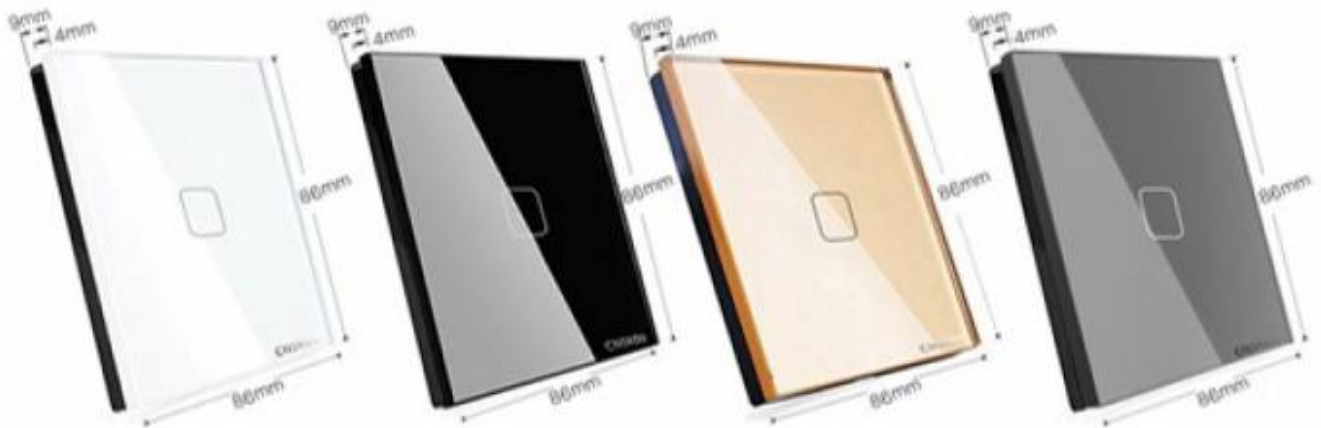

Touch thermostat

Room temperature and fan control

Model number:	TH-HI-yy
Colours: yy	01:black, 02:white, 03:gold; 09:custom any colour
Mounting:	on-wall, UK style, 77×77×45mm or 86×86×45mm
Dimensions:	105×86×(10)42mm
Wired to:	HI bus (RS485 + 12VDC)
Operating teperature:	-10°C - +60°C
Working humidity:	0 - 95% non condensing

HI-BUS module as a part of the complete HIQ-Hotel solution. High sensitivity capacitive touch screen technology with LED backlight display.

4mm Tempered Glass Crystal Panel, Anti-scratch, Waterproof, Leak-proof, Easy to clean. Back box is using V0 level ABS fire retardant material to meet international fire safety standards.

Panel color, icons look, backlight LED colour and hotel logo can be customized to match with hotel corporate identity.

From:
<http://wiki.hiq-home.com/> -

Permanent link:
http://wiki.hiq-home.com/doku.php?id=en:ms_main:th-hi&rev=1618664156