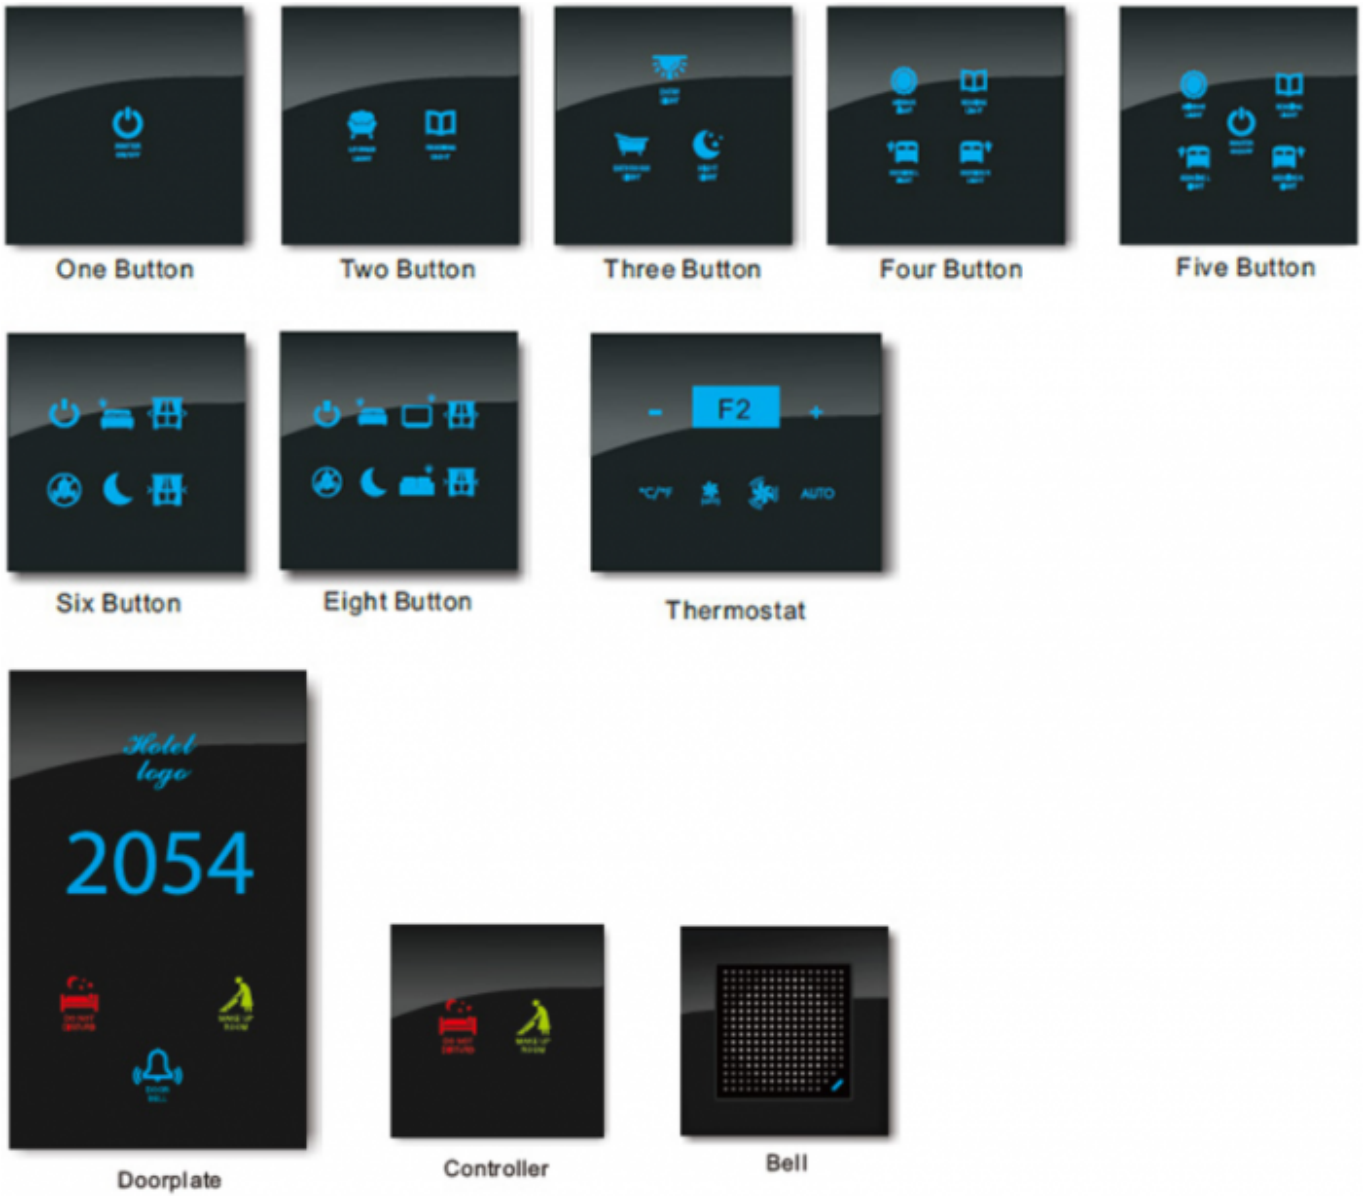

Touch thermostat

Room temperature and fan control

Model number:	TH-HI-yy
Colours: yy	01:black, 02:white, 03:gold; 09:custom any colour
Mounting:	on-wall, UK style, 77×77×45mm or 86×86×45mm
Dimensions:	105×86×(10)42mm
Wired to:	HI bus (RS485 + 12VDC)
Operating teperature:	-10°C - +60°C
Working humidity:	0 - 95% non condensing

HI-BUS module as a part of the complete HIQ-Hotel solution. High sensitivity capacitive touch screen technology with LED backlight display.

4mm Tempered Glass Crystal Panel, Anti-scratch, Waterproof, Leak-proof, Easy to clean. Back box is using V0 level ABS fire retardant material to meet international fire safety standards.

Panel color, icons look, backlight LED colour and hotel logo can be customized to match with hotel corporate identity.

From:
<http://wiki.hiq-home.com/> -

Permanent link:
http://wiki.hiq-home.com/doku.php?id=en:ms_main:th-hi&rev=1618664156