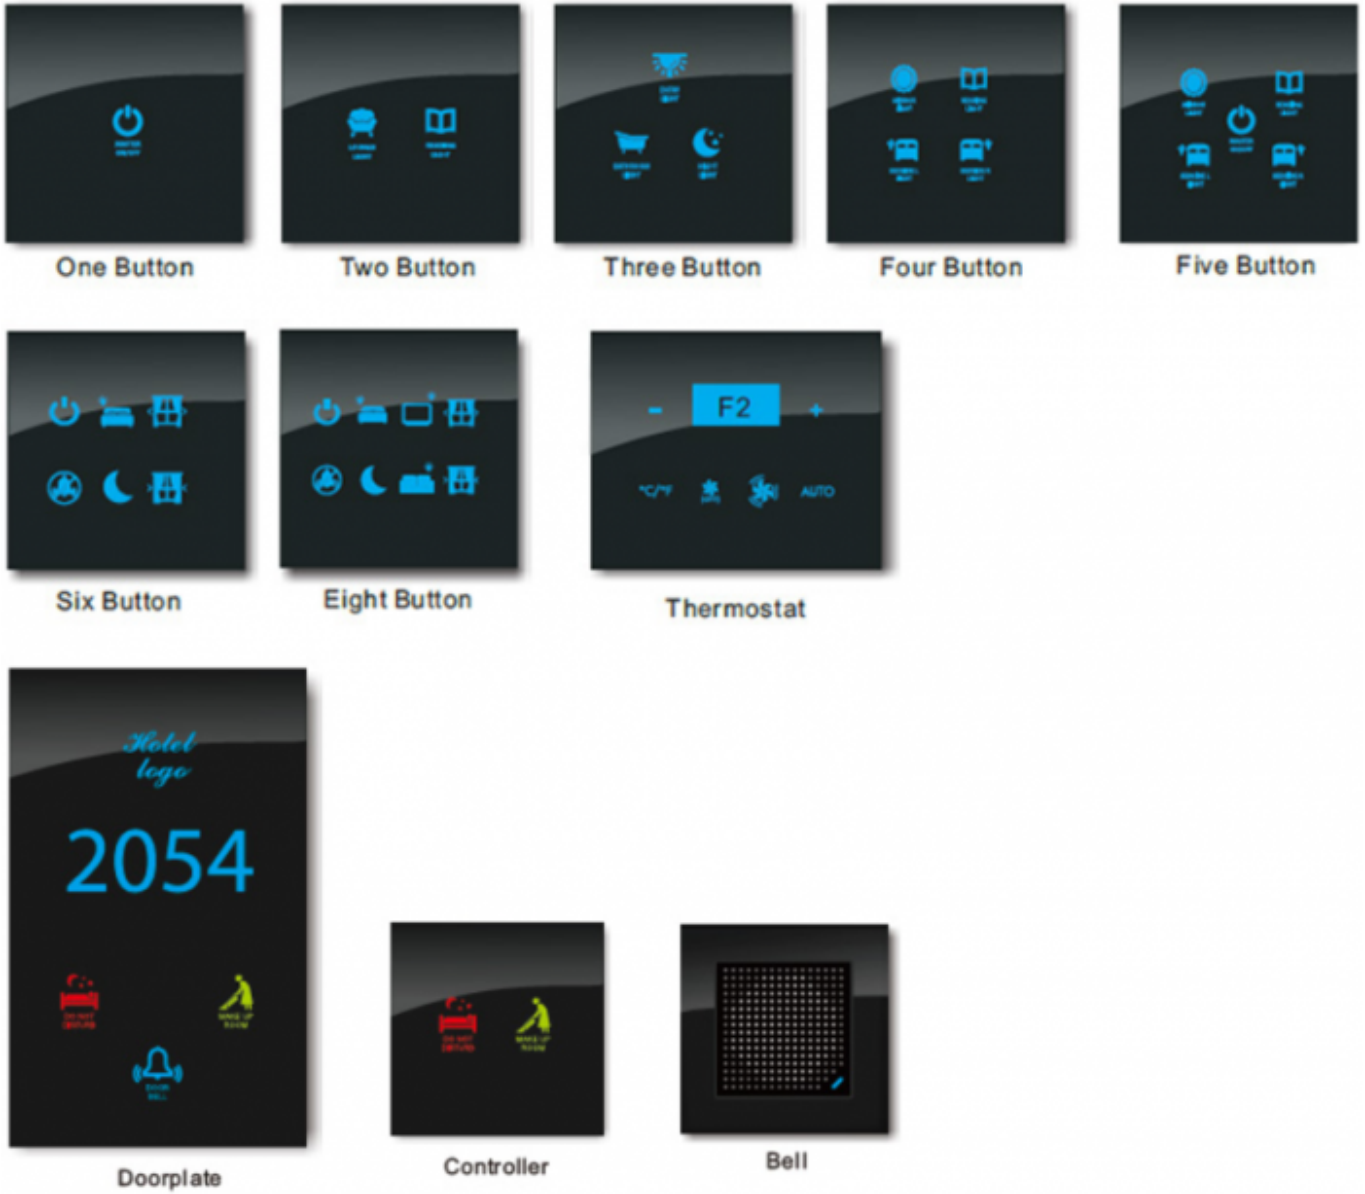

Touch thermostat

Room temperature and fan control

Model number:	TH-HI-yy
Colours: yy	01:black, 02:white, 03:gold; 09:custom any colour
Mounting:	on-wall, UK style, 77×77×45mm or 86×86×45mm
Dimensions:	105×86×(10)42mm
Connection:	RS485 to HIQ MC controller
Operating teperature:	-10°C - +60°C
Working humidity:	0 - 95% non condensing

HI-BUS module as a part of the complete HIQ-Hotel solution. High sensitivity capacitive touch screen technology with LED backlight display.

4mm Tempered Glass Crystal Panel, Anti-scratch, Waterproof, Leak-proof, Easy to clean. Back box is using V0 level ABS fire retardant material to meet international fire safety standards.

Panel color, icons look, backlight LED colour and hotel logo can be customized to match with hotel corporate identity.

From:
<https://wiki.hiq-home.com/> -

Permanent link:
https://wiki.hiq-home.com/doku.php?id=en:ms_main:th-hi&rev=1618669131