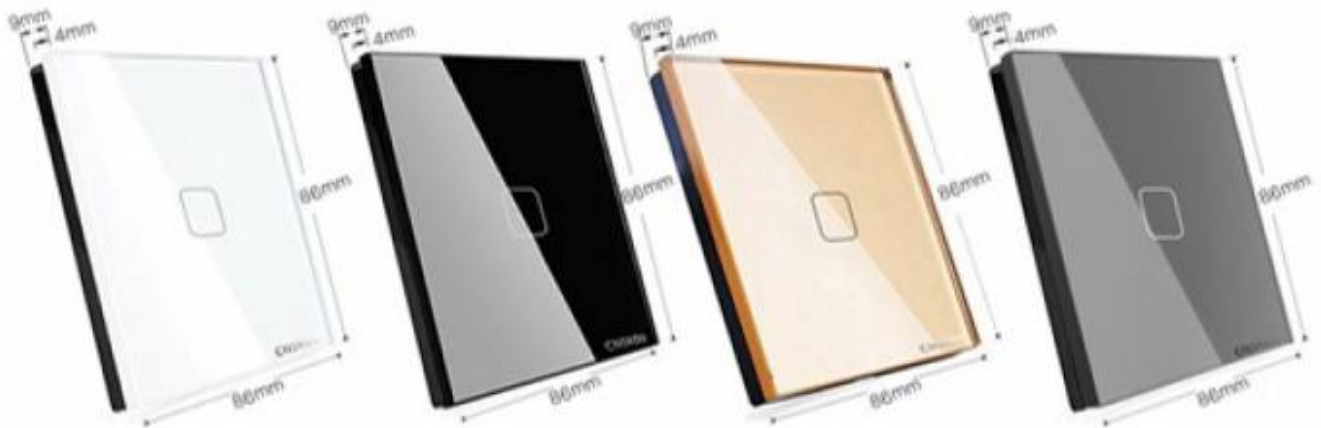

Panel color, icons look, backlight LED colour and hotel logo can be customized to match with hotel corporate identity.