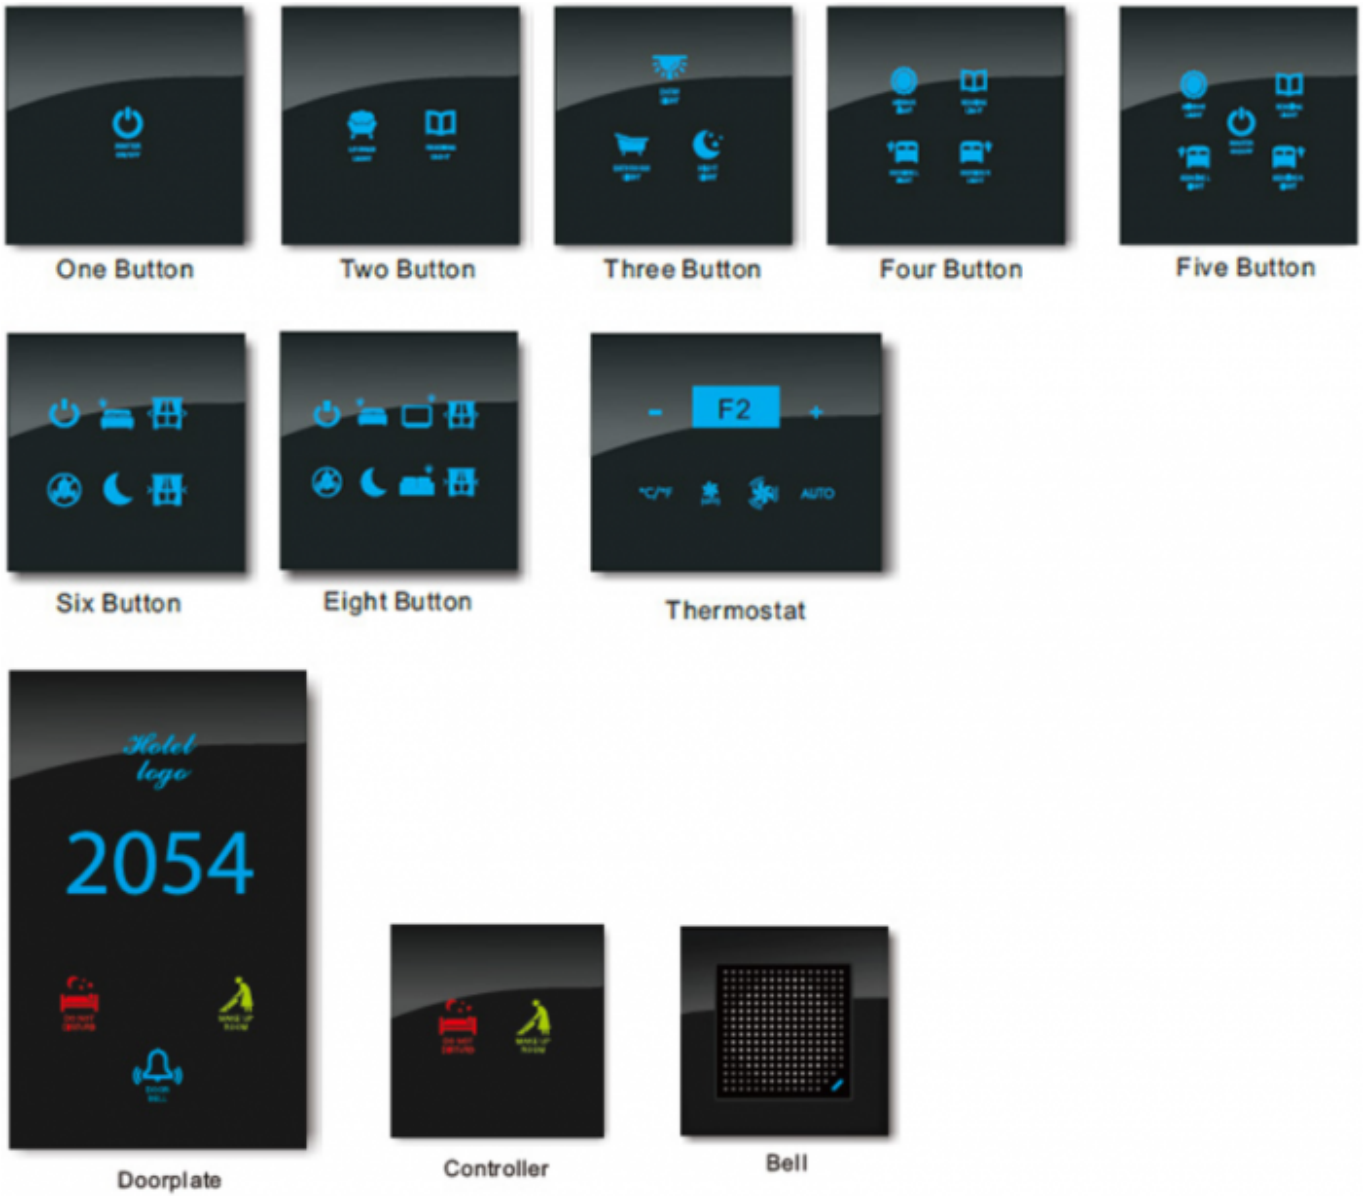

# Touch thermostat

## Room temperature and fan control

Model number:	<b>TH-HI-yy</b>
Colours: yy	<b>01:black, 02:white, 03:gold; 09:custom any colour</b>
Mounting:	on-wall, UK style, 77×77×45mm or 86×86×45mm
Dimensions:	105×86×(10)42mm
Connection:	RS485 to HIQ MC controller
Operating teperature:	-10°C - +60°C
Working humidity:	0 - 95% non condensing

Panel color, icons look, backlight LED colour and hotel logo can be customized to match with hotel corporate identity.

From:  
<http://wiki.hiq-home.com/> -

Permanent link:  
[http://wiki.hiq-home.com/doku.php?id=en:ms\\_main:th-hi&rev=1618669131](http://wiki.hiq-home.com/doku.php?id=en:ms_main:th-hi&rev=1618669131)