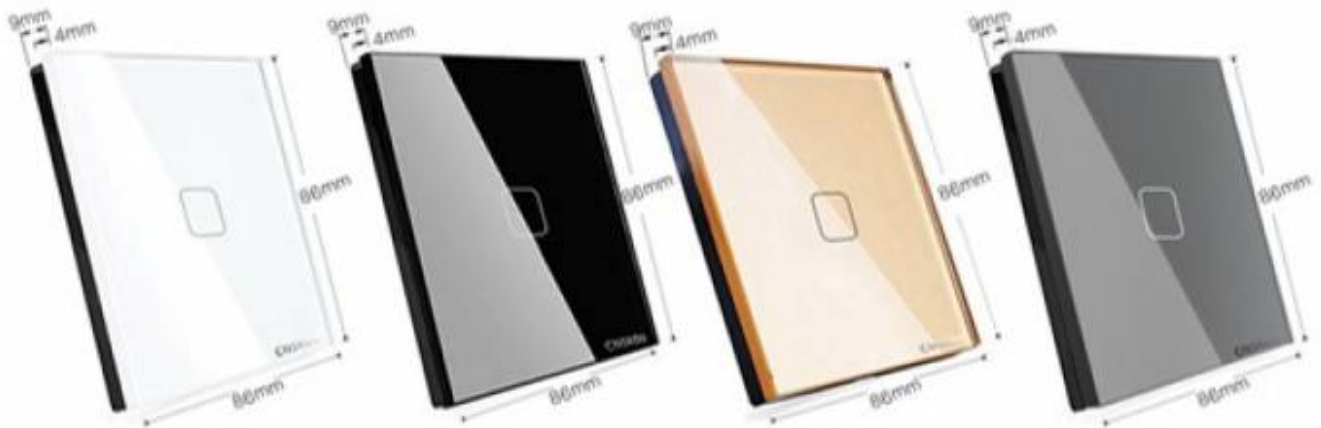

Touch thermostat

Room temperature and fan control

Model number:	TH-HI-yy
Colours: yy	01:black, 02:white, 03:gold; 09:custom any colour
Mounting:	on-wall, UK style, 77×77×45mm or 86×86×45mm
Dimensions:	105×86×(10)42mm
Connection:	RS485 to HIQ MC controller
Operating teperature:	-10°C - +60°C
Working humidity:	0 - 95% non condensing

HI-BUS module as a part of the complete HIQ-Hotel solution. High sensitivity capacitive touch screen technology with LED backlight display.

4mm Tempered Glass Crystal Panel, Anti-scratch, Waterproof, Leak-proof, Easy to clean. Back box is using V0 level ABS fire retardant material to meet international fire safety standards.

Panel color, icons look, backlight LED colour and hotel logo can be customized to match with hotel corporate identity.

From:
<https://wiki.hiq-home.com/> -

Permanent link:
https://wiki.hiq-home.com/doku.php?id=en:ms_main:th-hi&rev=1618669131