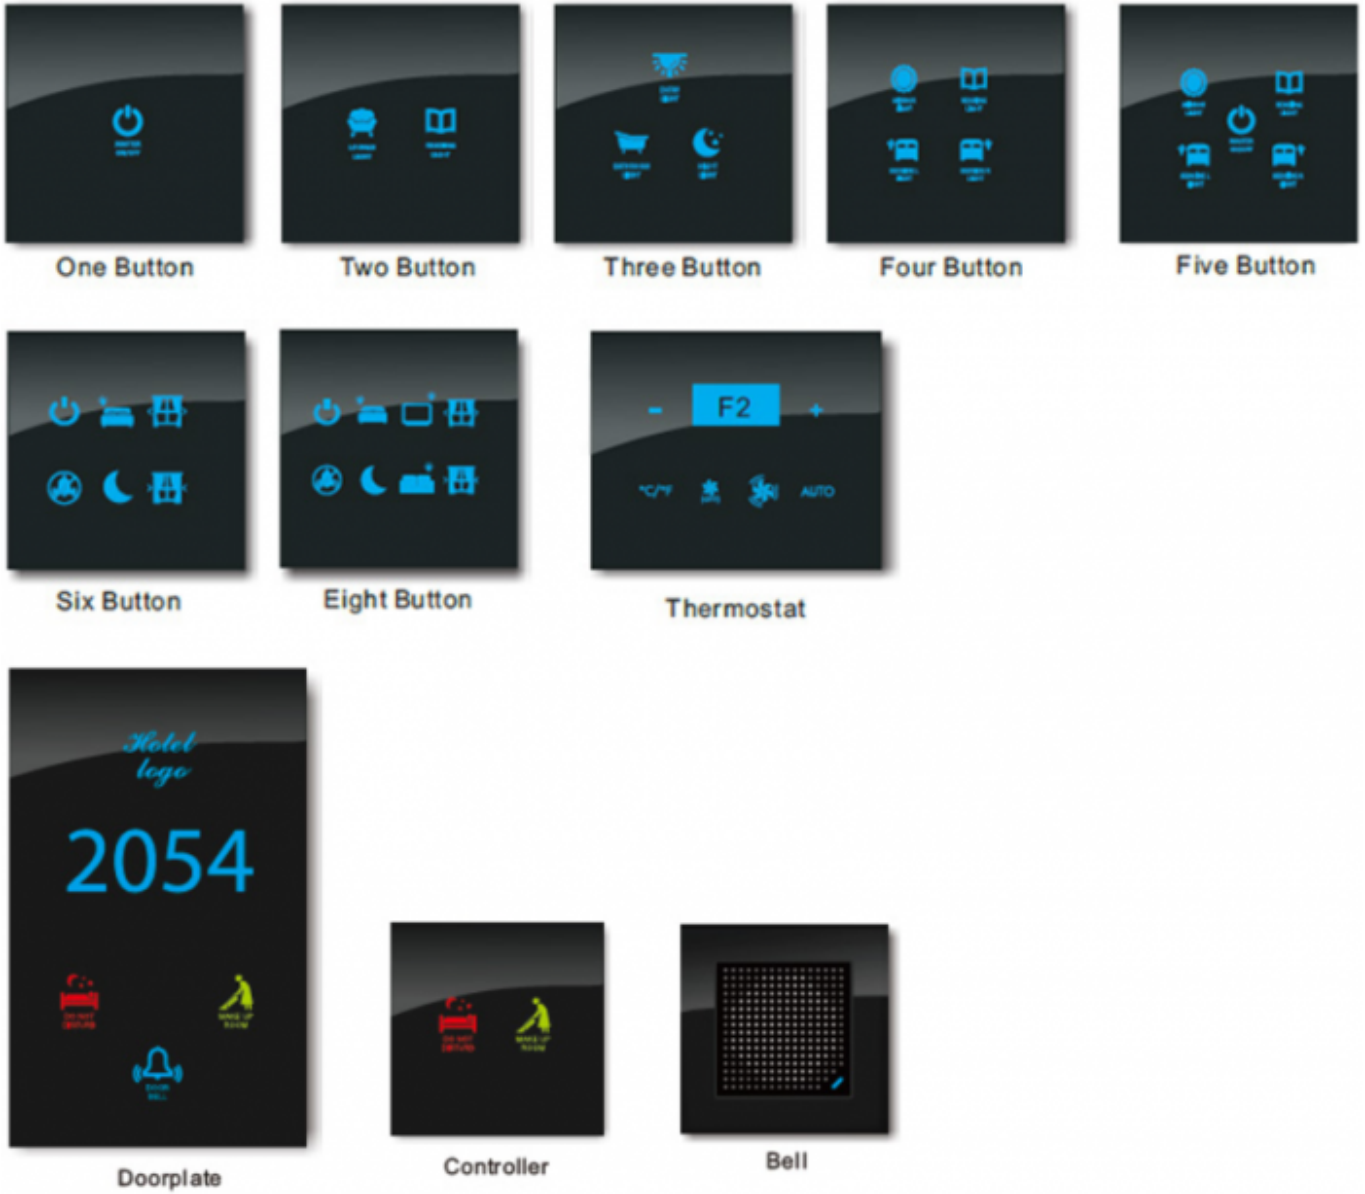

Touch thermostat

Room temperature and fan control

Model number:	TH-HI-yy
Colours: yy	01:black, 02:white, 03:gold; 09:custom any colour
Mounting:	on-wall, UK style, 77×77×45mm or 86×86×45mm
Dimensions:	105×86×(10)42mm
Connection:	RS485 to HIQ MC controller
Operating teperature:	-10°C - +60°C
Working humidity:	0 - 95% non condensing

HI-BUS module as a part of the complete HIQ-Hotel solution.

High sensitivity capacitive touch screen technology with LED backlight display.

4mm Tempered Glass Crystal Panel, Anti-scratch, Waterproof, Leak-proof, Easy to clean.

Back box is using V0 level ABS fire retardant material to meet international fire safety standards.

Panel color, icons look, backlight LED colour and hotel logo can be customized to match with hotel corporate identity.