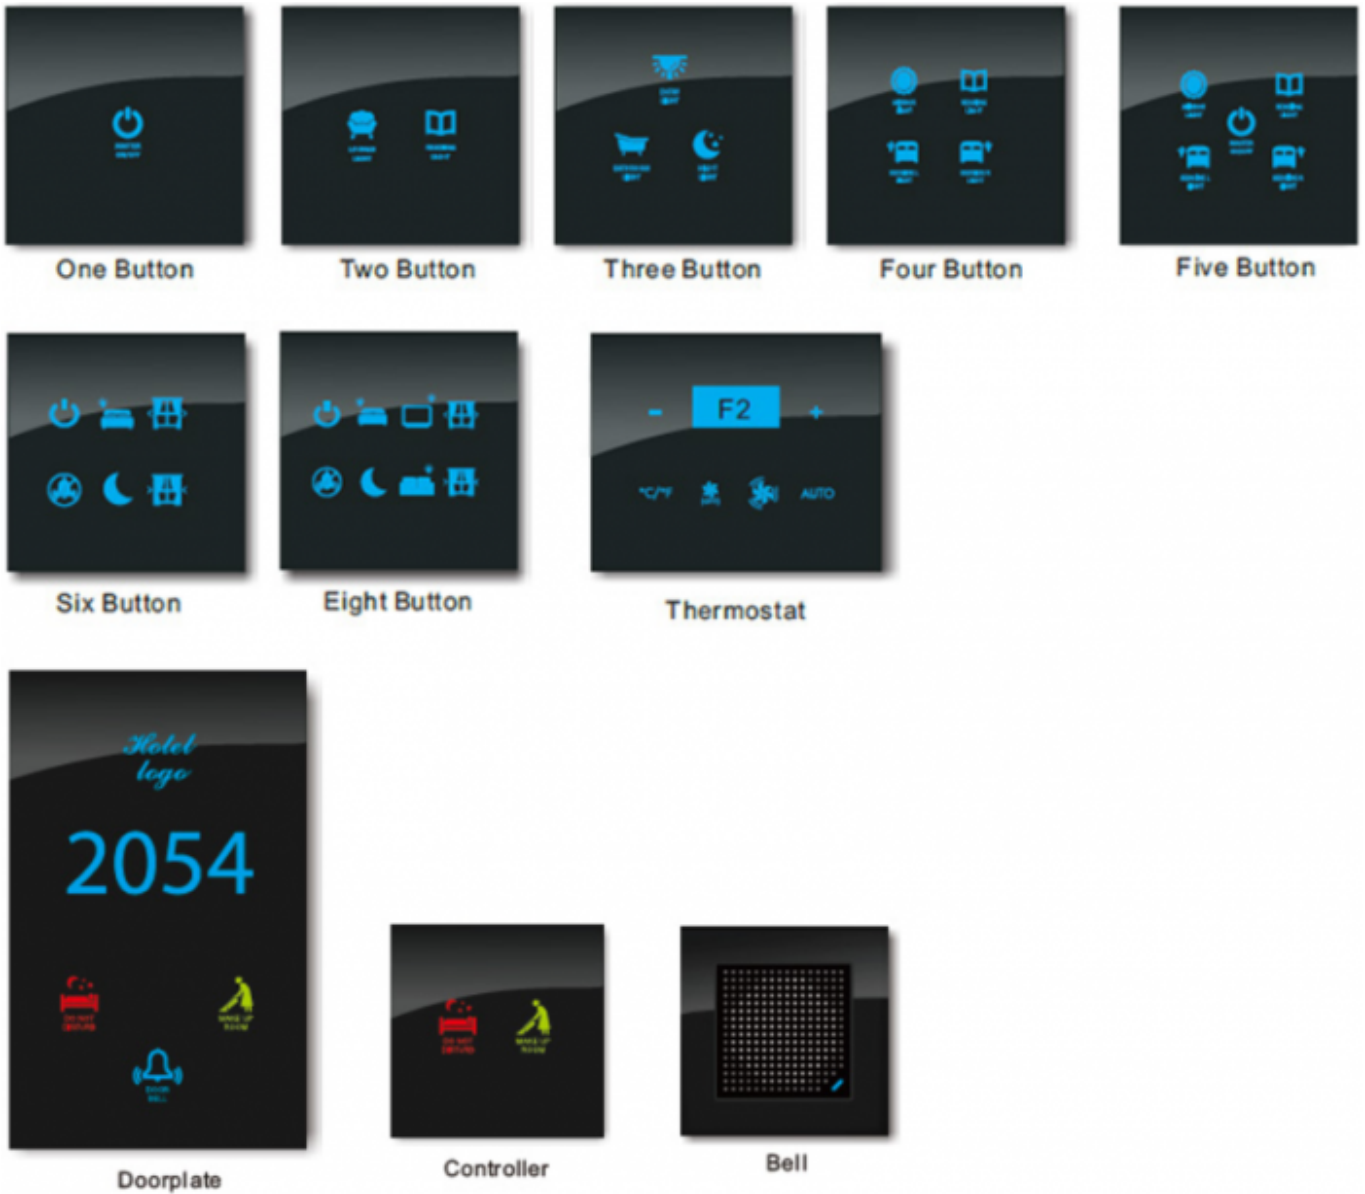

Touch thermostat

Room temperature and fan control

Model number:	TH-HI-yy
Colours: yy	01:black, 02:white, 03:gold; 09:custom any colour
Mounting:	on-wall, UK style, 77×77×45mm or 86×86×45mm
Dimensions:	105×86×(10)42mm
Connection:	RS485 to HIQ MC controller
Operating temperature:	-10°C - +60°C
Working humidity:	0 - 95% non condensing

HI-BUS module as a part of the complete HIQ-Hotel solution.

High sensitivity capacitive touch screen technology with LED backlight display.

4mm Tempered Glass Crystal Panel, Anti-scratch, Waterproof, Leak-proof, Easy to clean.

Back box is using V0 level ABS fire retardant material to meet international fire safety standards.

Panel color, icons look, backlight LED colour and hotel logo can be customized to match with hotel corporate identity.