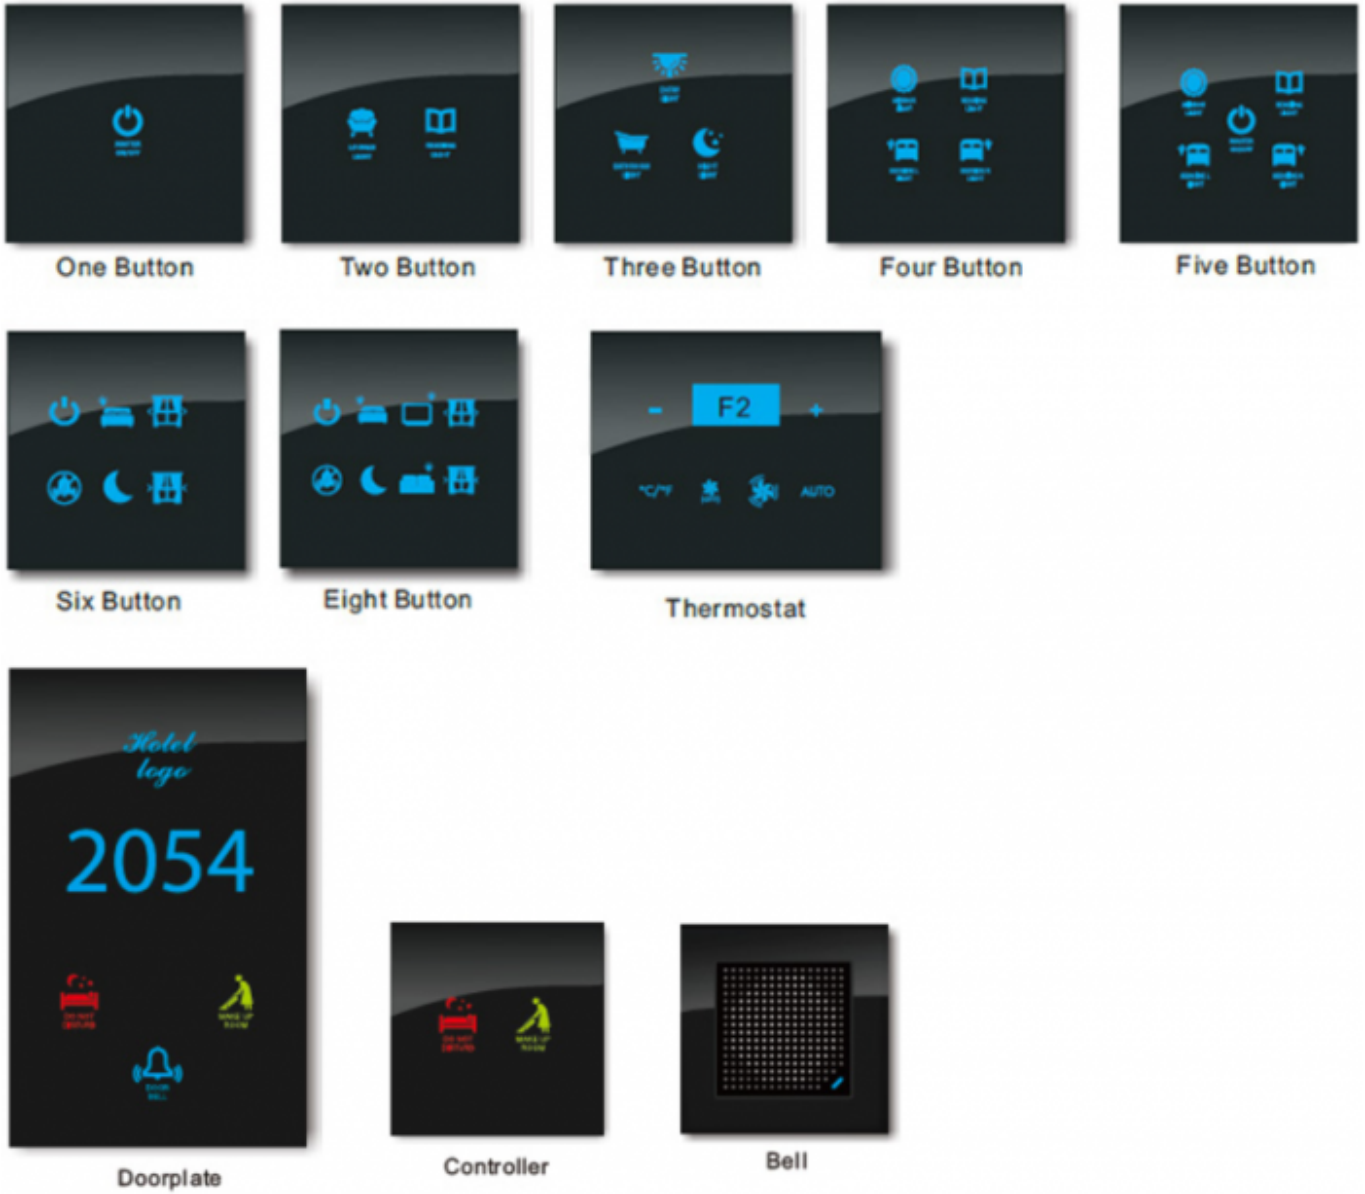

Touch thermostat

Room temperature and fan control

| | |
|------------------------|--|
| Model number: | TH-HI-yy |
| Colours: yy | 01:black, 02:white, 03:gold; 09:custom any colour |
| Mounting: | on-wall, UK style, 77×77×45mm or 86×86×45mm |
| Dimensions: | 105×86×(10)42mm |
| Connection: | RS485 to HIQ MC controller |
| Operating temperature: | -10°C - +60°C |
| Working humidity: | 0 - 95% non condensing |

HI-BUS module as a part of the complete HIQ-Hotel solution.

High sensitivity capacitive touch screen technology with LED backlight display.

4mm Tempered Glass Crystal Panel, Anti-scratch, Waterproof, Leak-proof, Easy to clean.

Back box is using V0 level ABS fire retardant material to meet international fire safety standards.

Panel color, icons look, backlight LED colour and hotel logo can be customized to match with hotel corporate identity.