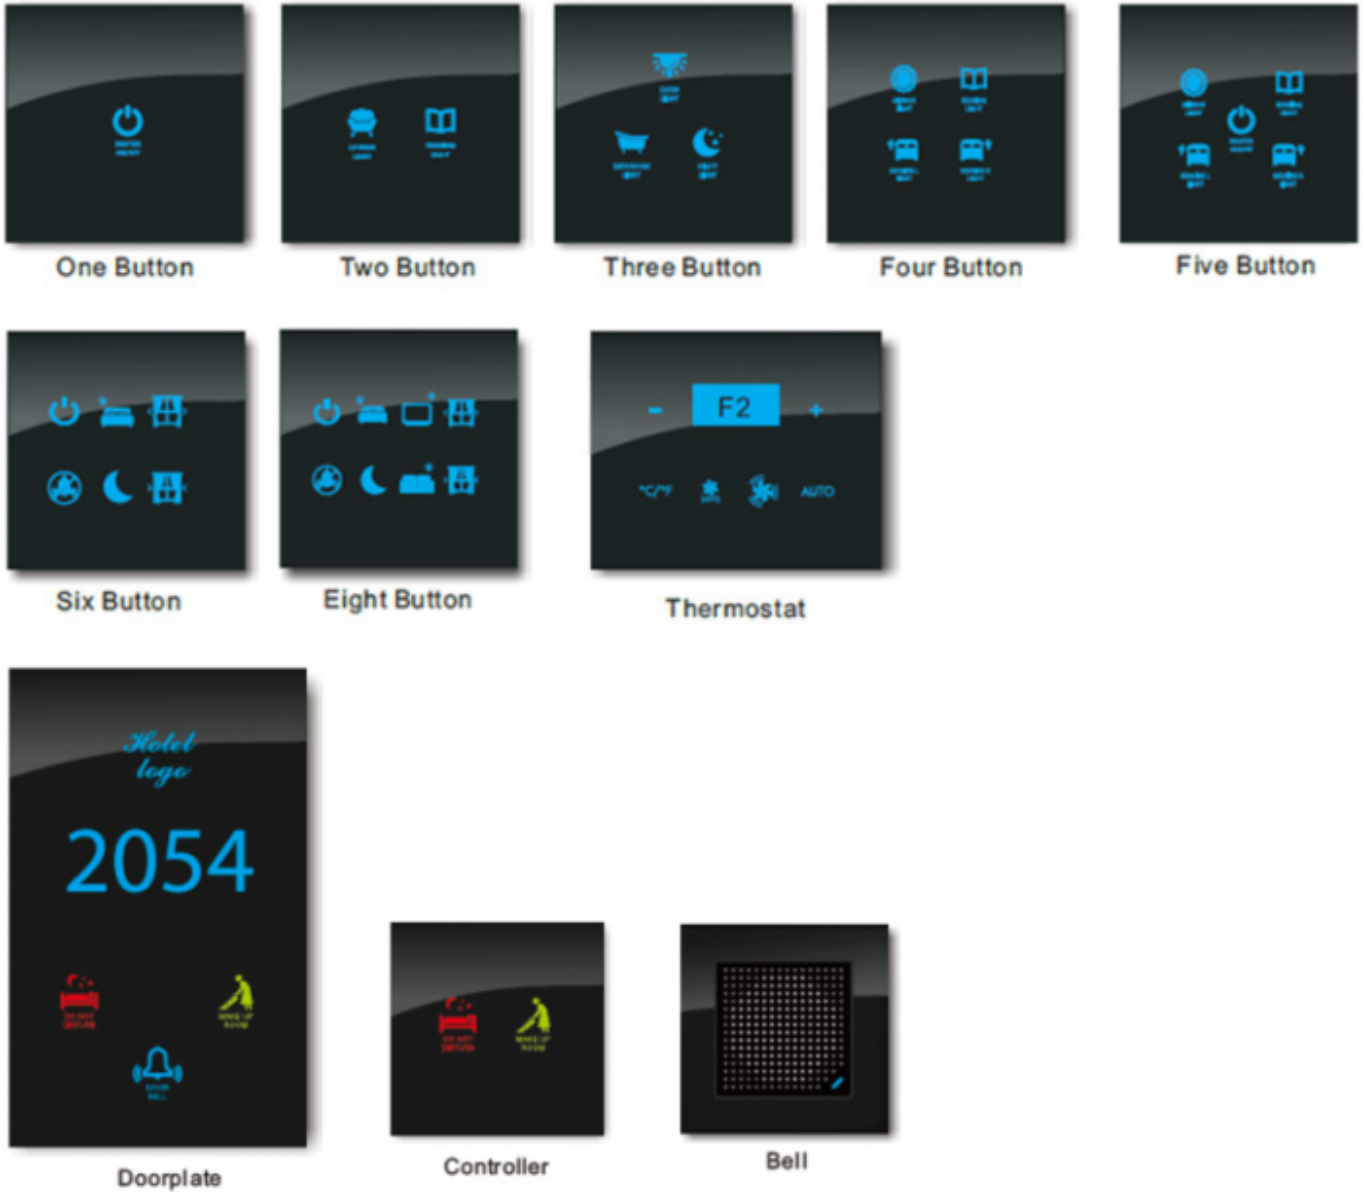

4mm Tempered Glass Crystal Panel, Anti-scratch, Waterproof, Leak-proof, Easy to clean.

Back box is using V0 level ABS fire retardant material to meet international fire safety standards.

Panel color, icons look, backlight LED colour and hotel logo can be customized to match with hotel corporate identity.